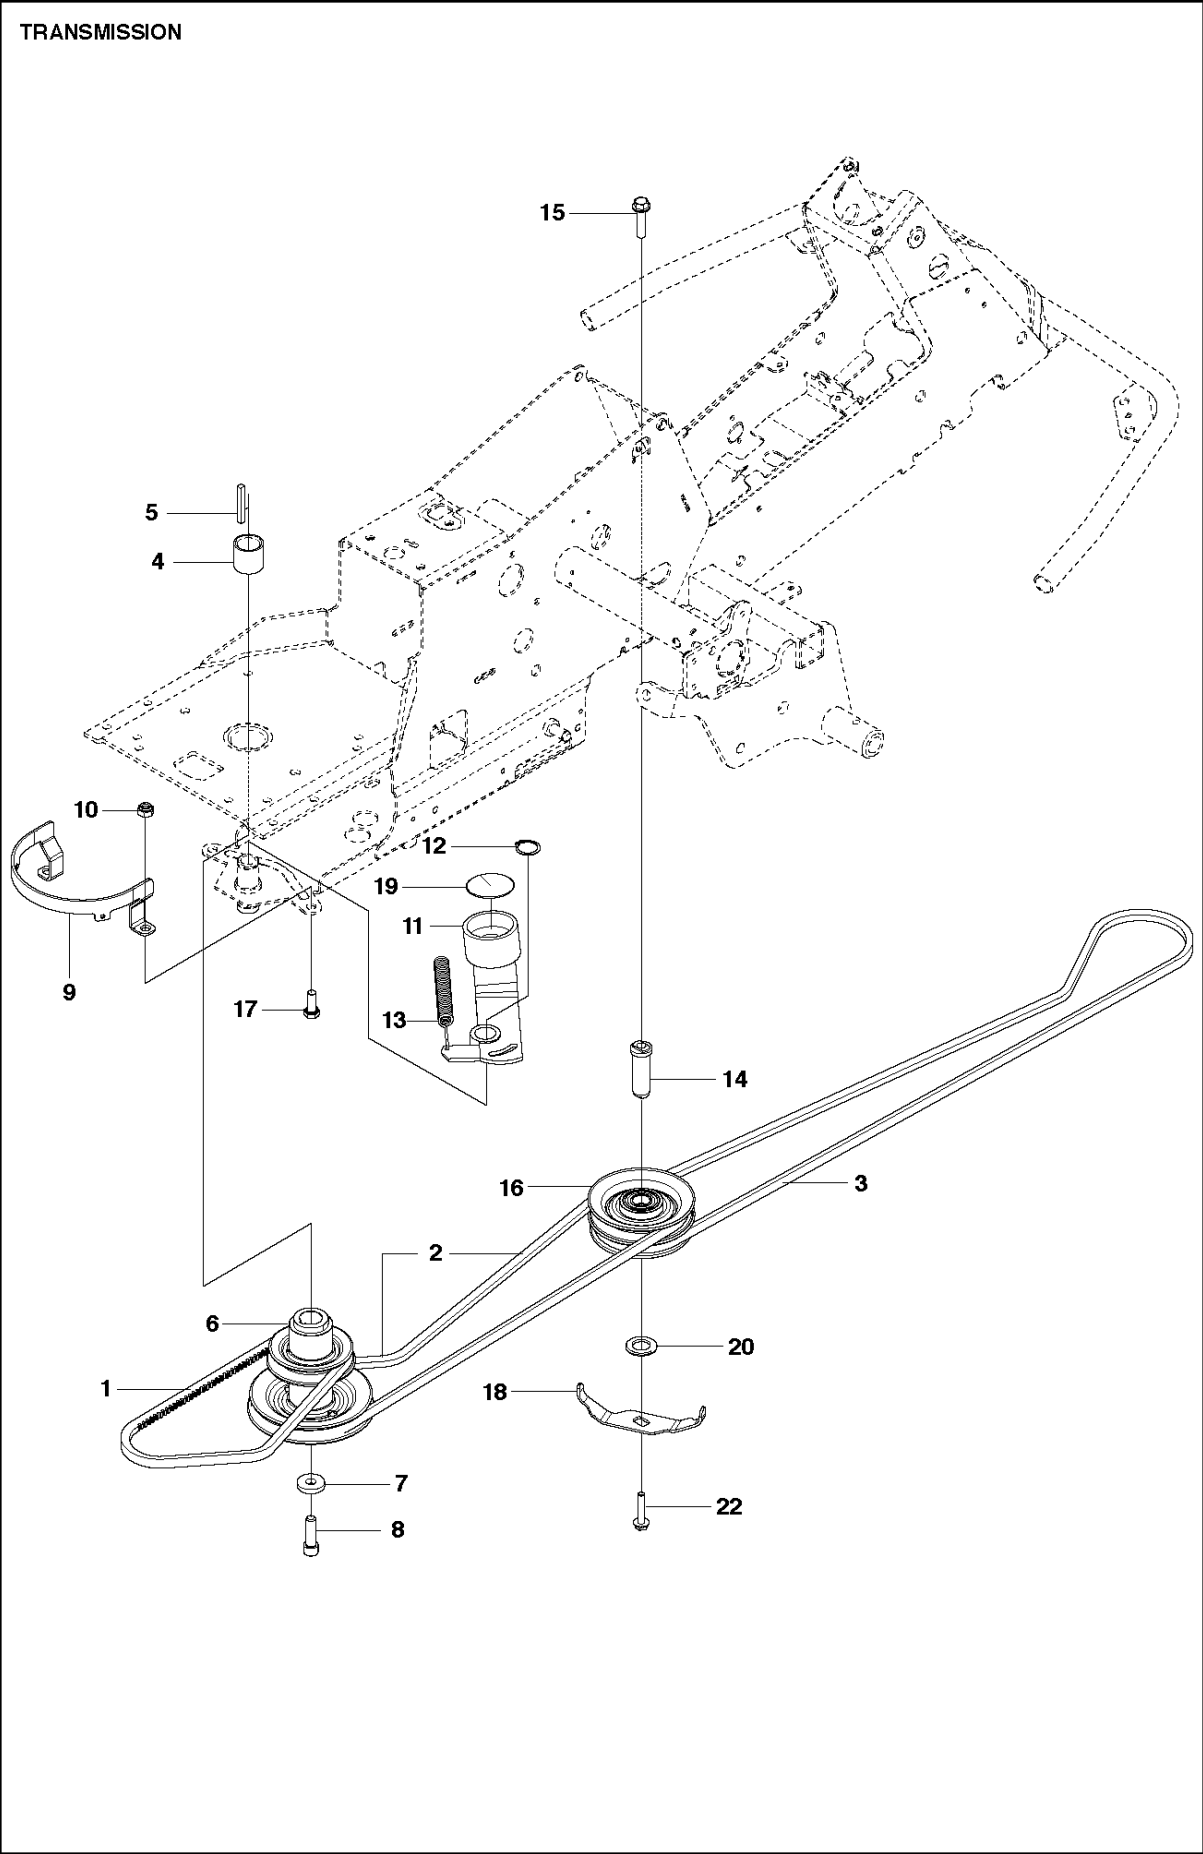

TRANSMISSION

R316 T AWD, 967291701, 2015

Ref	Part No	Description	Remark	QTY KIT
1	522 93 03-01	BELT		1
2	544 40 02-01	BELT		1
3	585 03 45-01	BELT		1
4	506 50 92-01	SPACING SLEEVE		1
5	506 55 59-01	WEDGE		1
6	535 48 24-01	PULLEY		1
7	506 59 75-01	WASHER		1
8	506 55 60-02	SCREW UNC		1
9	587 42 52-01	BELT GUIDE		1
10	732 21 20-51	NUT		2
11	535 48 44-01	BELT TENSIONER ASSY		1
12	735 31 26-00	CIRCLIP		1
13	506 66 56-01	SPRING		1
14	581 91 64-01	SHAFT		1
15	506 67 54-02	SCREW EHHFM		1
16	535 48 22-01	MELLANHJUL		1
17	725 24 93-71	SCREW EHHM		2
18	544 40 53-01	BELT GUIDE		1
19	535 48 50-01	SEALING		1
20	586 32 02-01	DISTANCE		1
22	586 32 04-01	SCREW		1