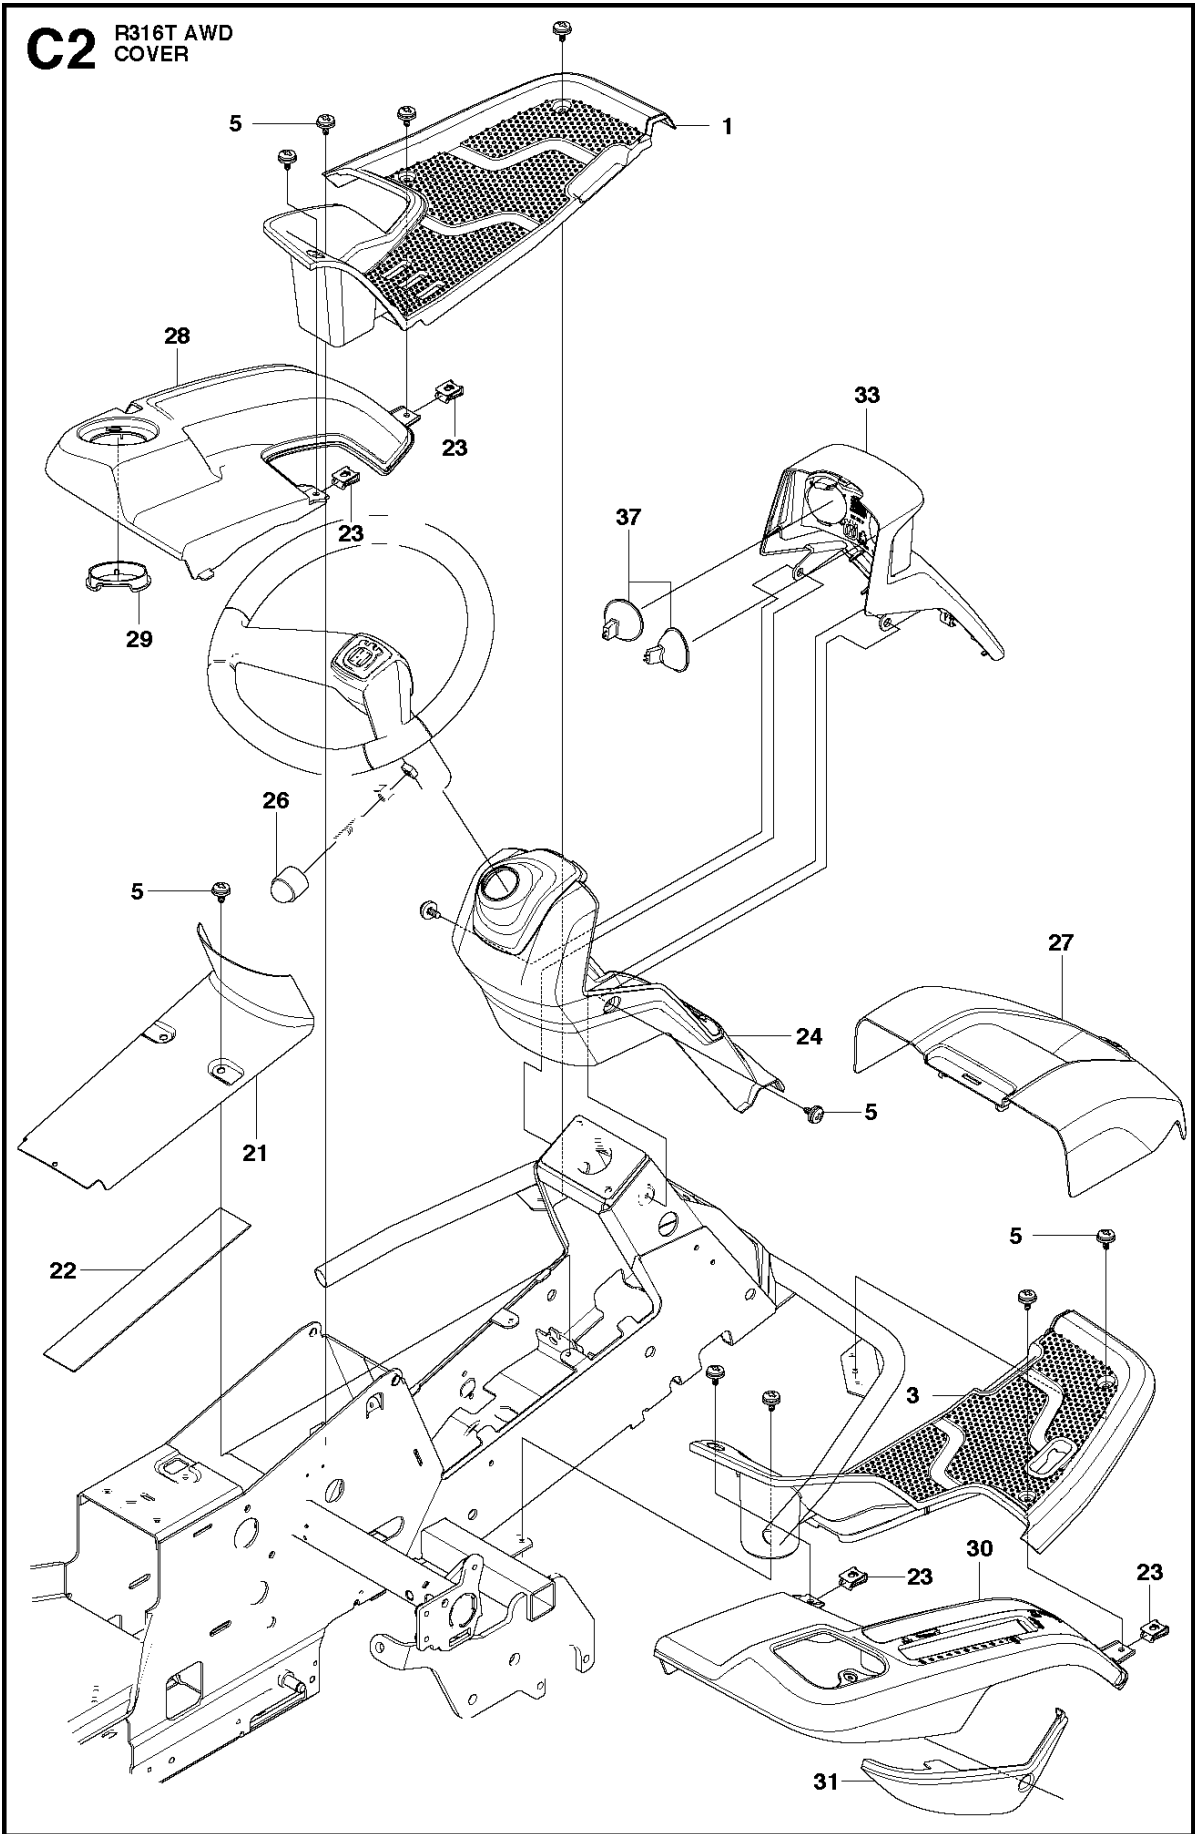

COVER

R316 T AWD, 967291701, 2015

Ref	Part No	Description	Remark	QTY KIT
1	577 72 93-01	FOOT PLATE		1
3	577 72 94-01	FOOT PLATE		1
5	544 40 05-01	SCREW		14
21	544 23 92-01	COVER		1
22	544 42 75-01	MAT		1
23	535 42 91-01	SPRING NUT		4
24	577 70 41-01	COVER		1
26	544 43 32-01	PROTECTIVE COVER		1
27	525 56 24-01	UNIT COVER		1
28	577 72 95-01	FENDER		1
29	577 76 45-01	LOCKING NUT		1
30	577 72 96-01	FENDER		1
31	577 73 75-01	CONTROL COVER		1
33	577 70 04-01	COVER		1
37	535 44 68-01	LAMP		2