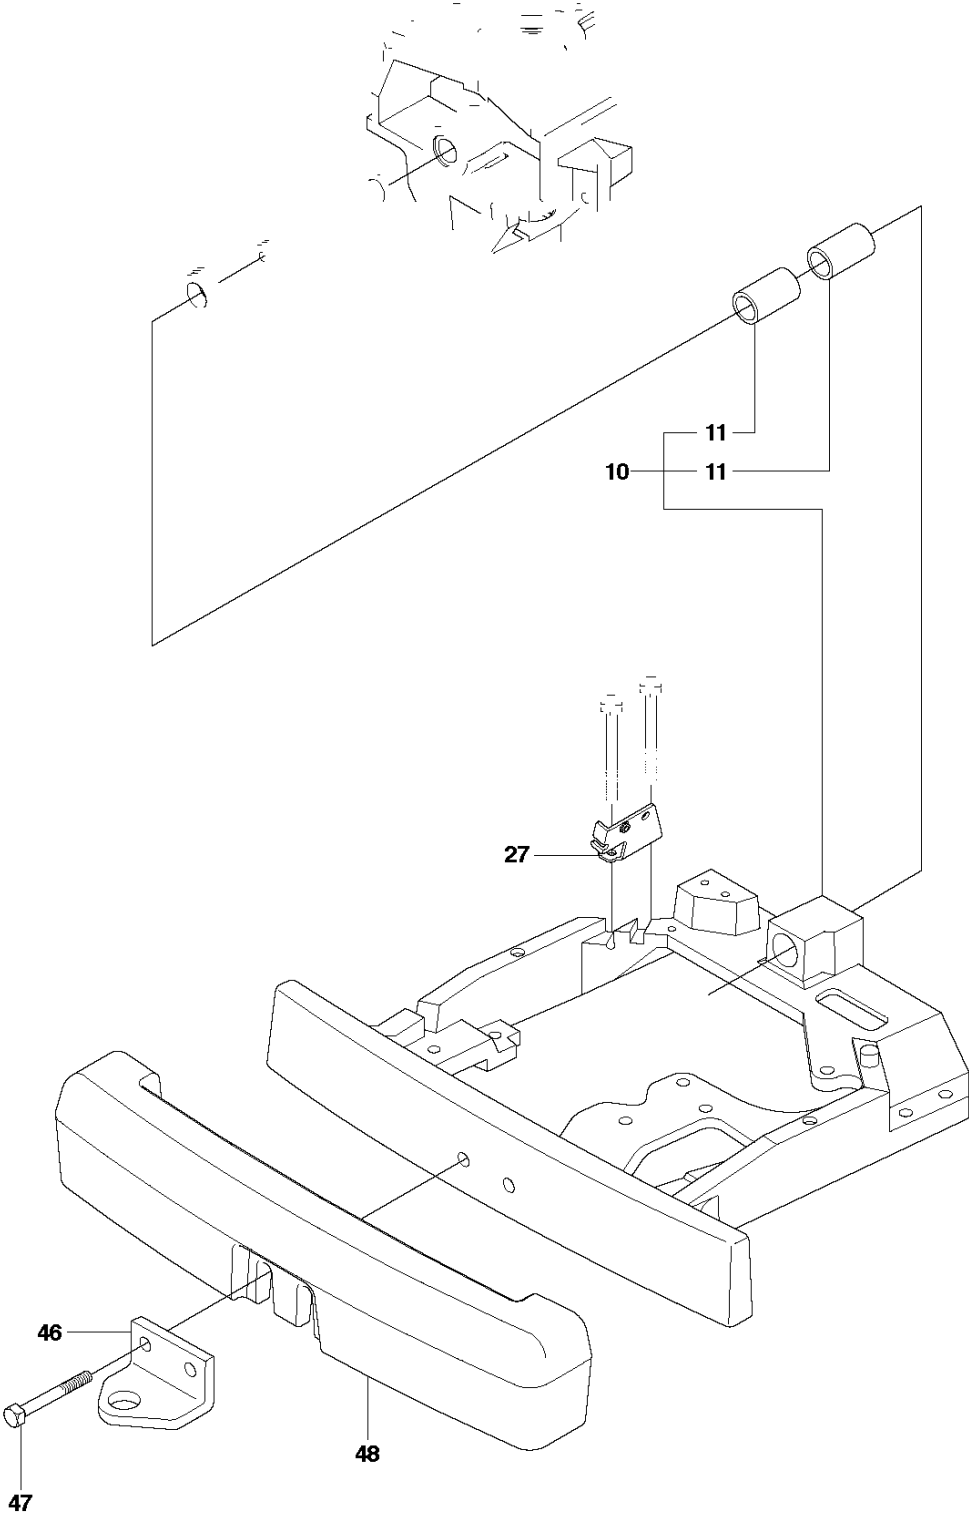

J1 R316T AWD
CHASSIS, REAR

CHASSIS REAR

R316 T AWD, 967291701, 2015

Ref	Part No	Description	Remark	QTY	KIT
10	535 40 60-01	BRACKET		1	
11	506 98 61-02	GLIDLAGER		2	10
27	544 26 21-01	BRACKET		1	
46	506 88 99-01	HITCH		1	
47	725 25 00-51	SCREW EHHM		2	
48	544 03 96-02	COUNTERWEIGHT		1