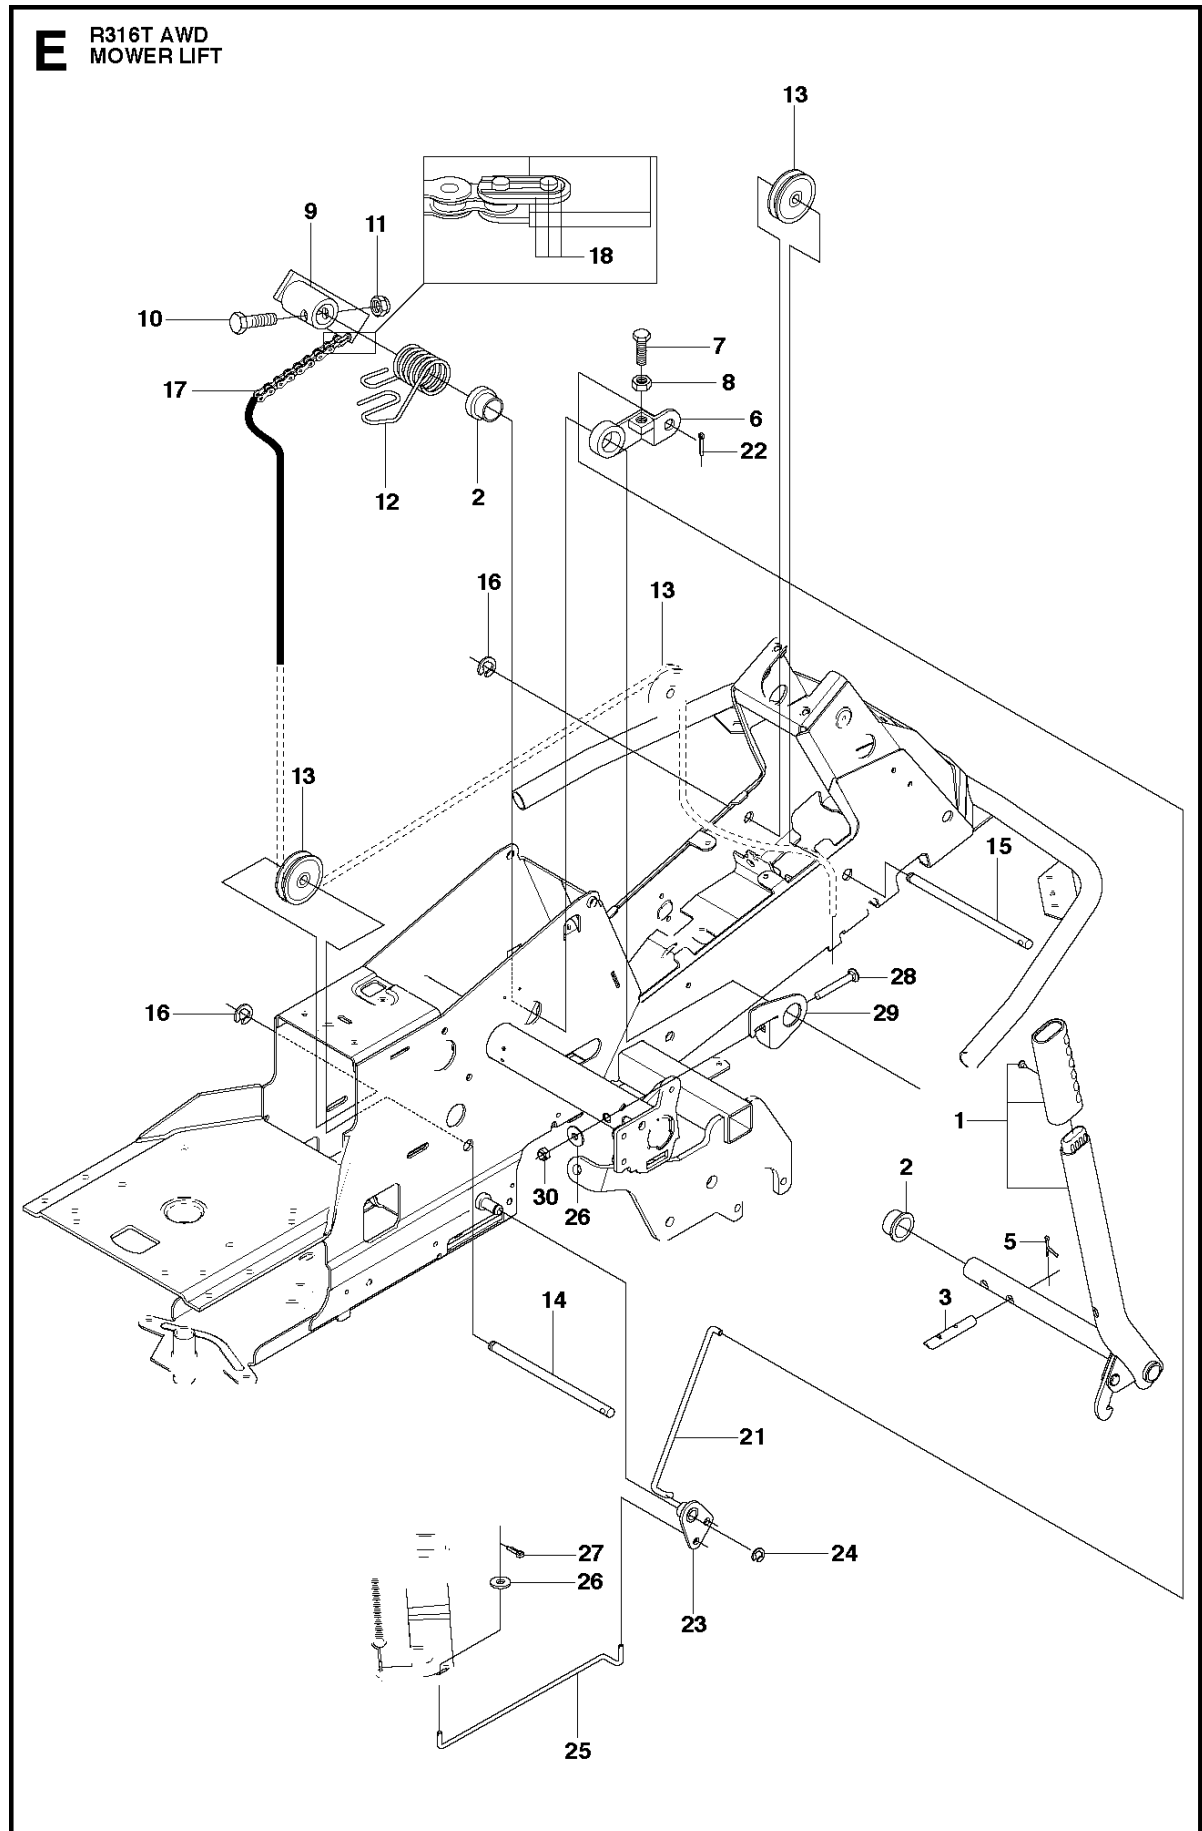

MOWER LIFT / DECK LIFT

R316 T AWD, 967291701, 2015

Ref	Part No	Description	Remark	QTY KIT
1	577 96 67-01	LIFTING LEVER ASSY		1
2	506 55 65-01	BEARING		2
3	525 40 66-01	PEN		1
5	721 61 83-01	SPLIT PIN		1
6	506 78 43-01	LINK ASSY		1
7	725 24 97-51	SCREW		1
8	731 23 20-51	HEXAGON NUT		1
9	544 43 36-01	LIFTING ARM		1
10	725 25 42-51	SCREW EHHM		1
11	732 25 22-01	HEXAGON LOCKING NUT		1
12	506 91 68-01	SPRING		1
13	506 90 56-01	OFFSET PULLEY		2
14	506 90 57-01	SHAFT		1
15	506 90 57-02	SHAFT		1
16	735 31 18-20	E-CLIP		2
17	506 55 46-07	CHAIN		1
18	506 55 47-01	LINKAGE		1
21	544 45 69-01	CONNECTION ROD		1
22	721 61 83-01	SPLIT PIN		1
23	544 37 86-01	LINK		1
24	735 31 14-20	E-CLIP		1
25	544 44 88-01	CONNECTION ROD		1
26	734 11 64-41	WASHER		2
27	721 61 83-01	SPLIT PIN		1
28	535 42 38-03	SCREW RSQM		1
29	577 99 95-01	SHEET		1
30	732 21 18-01	LOCK NUT		1