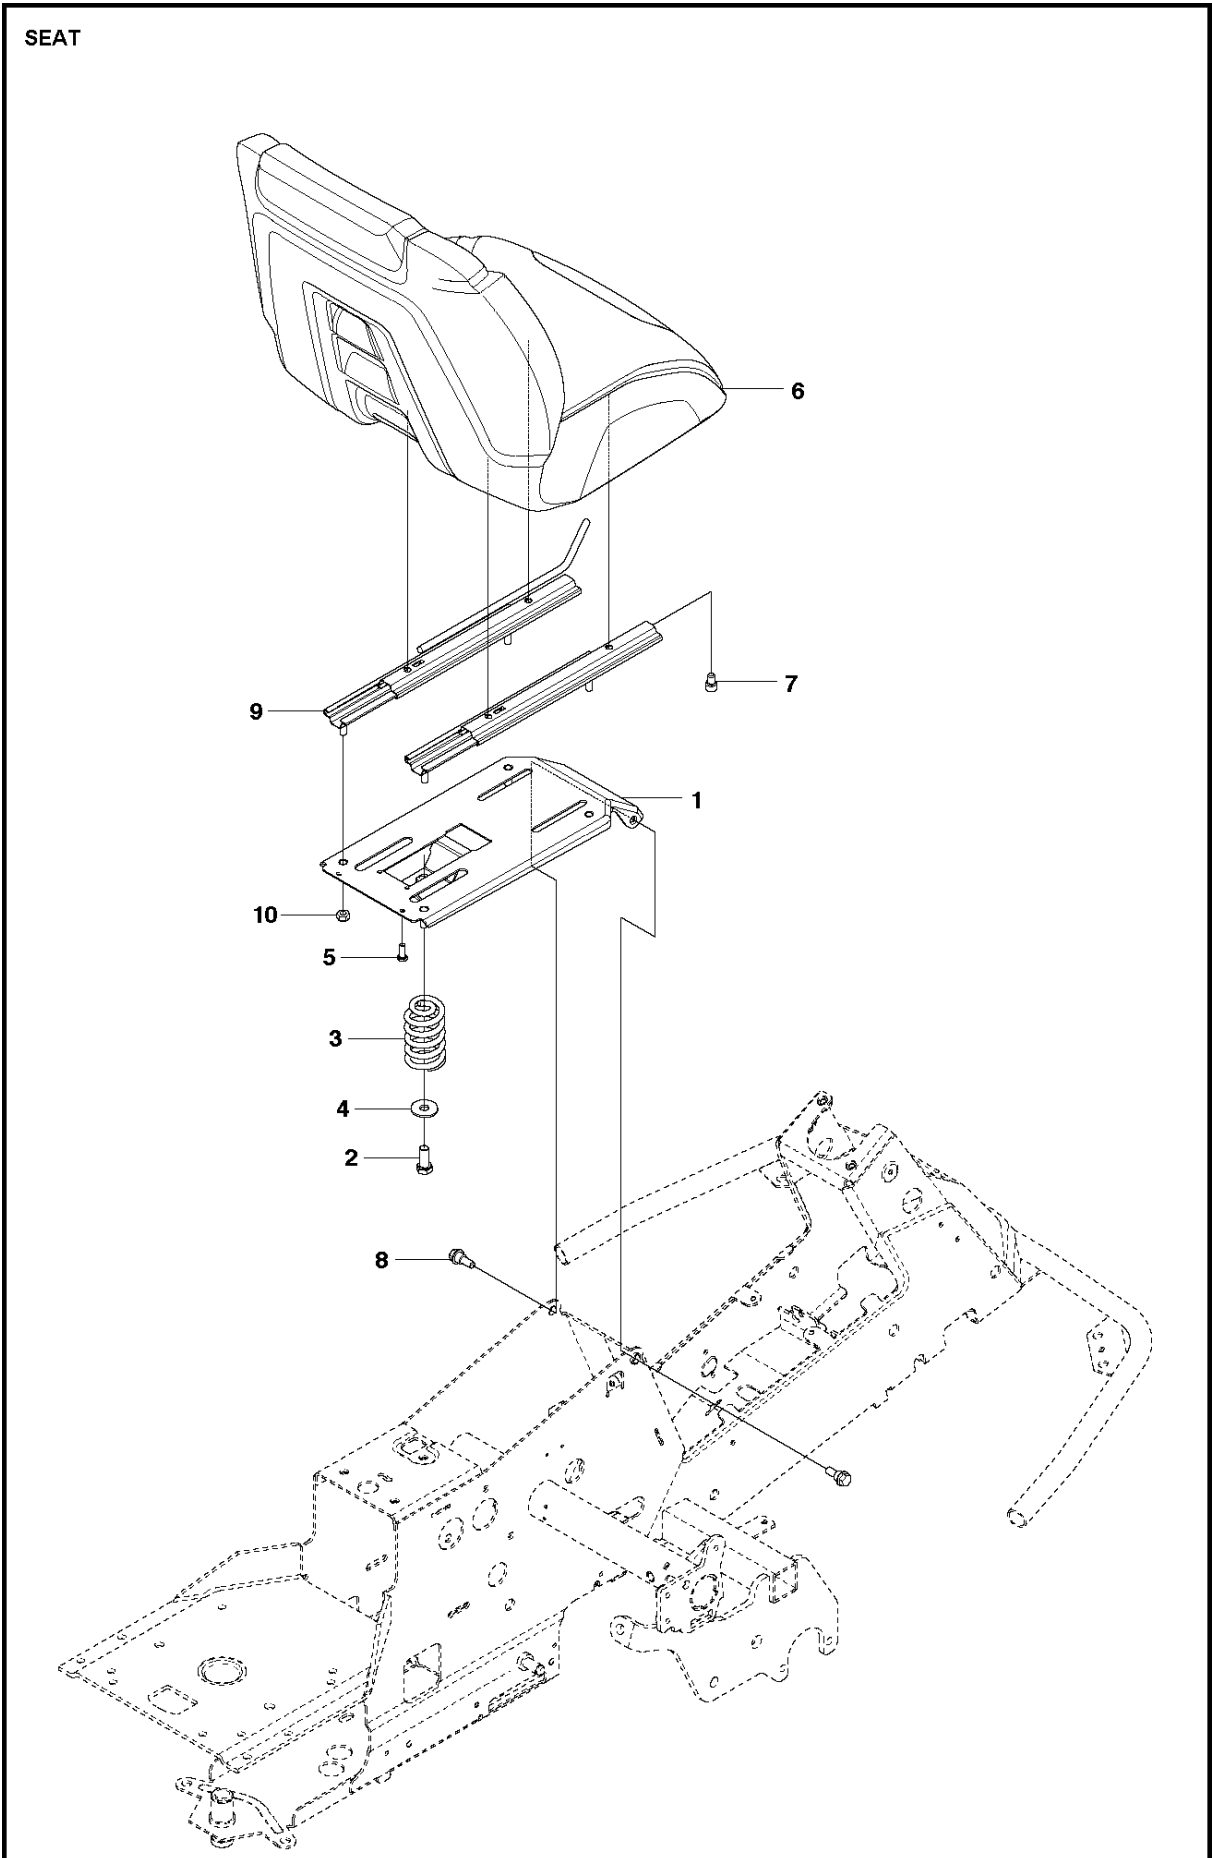

SEAT

R316 T AWD, 967291701, 2015

Ref	Part No	Description	Remark	QTY KIT
1	587 15 27-01	SEAT BRACKET		1
2	725 24 93-71	SCREW EHHM		1
3	506 91 53-01	COMPRESSION SPRING		1
4	734 11 74-41	WASHER		1
5	725 23 68-61	SCREW EHHFT		1
6	587 39 30-01	SEAT		1
7	725 54 47-01	SCREW IHSCM		4
8	506 59 74-01	SCREW EHHFM		2
9	587 29 04-01	SEAT ADJUSTER		2
10	732 21 18-01	LOCK NUT		4