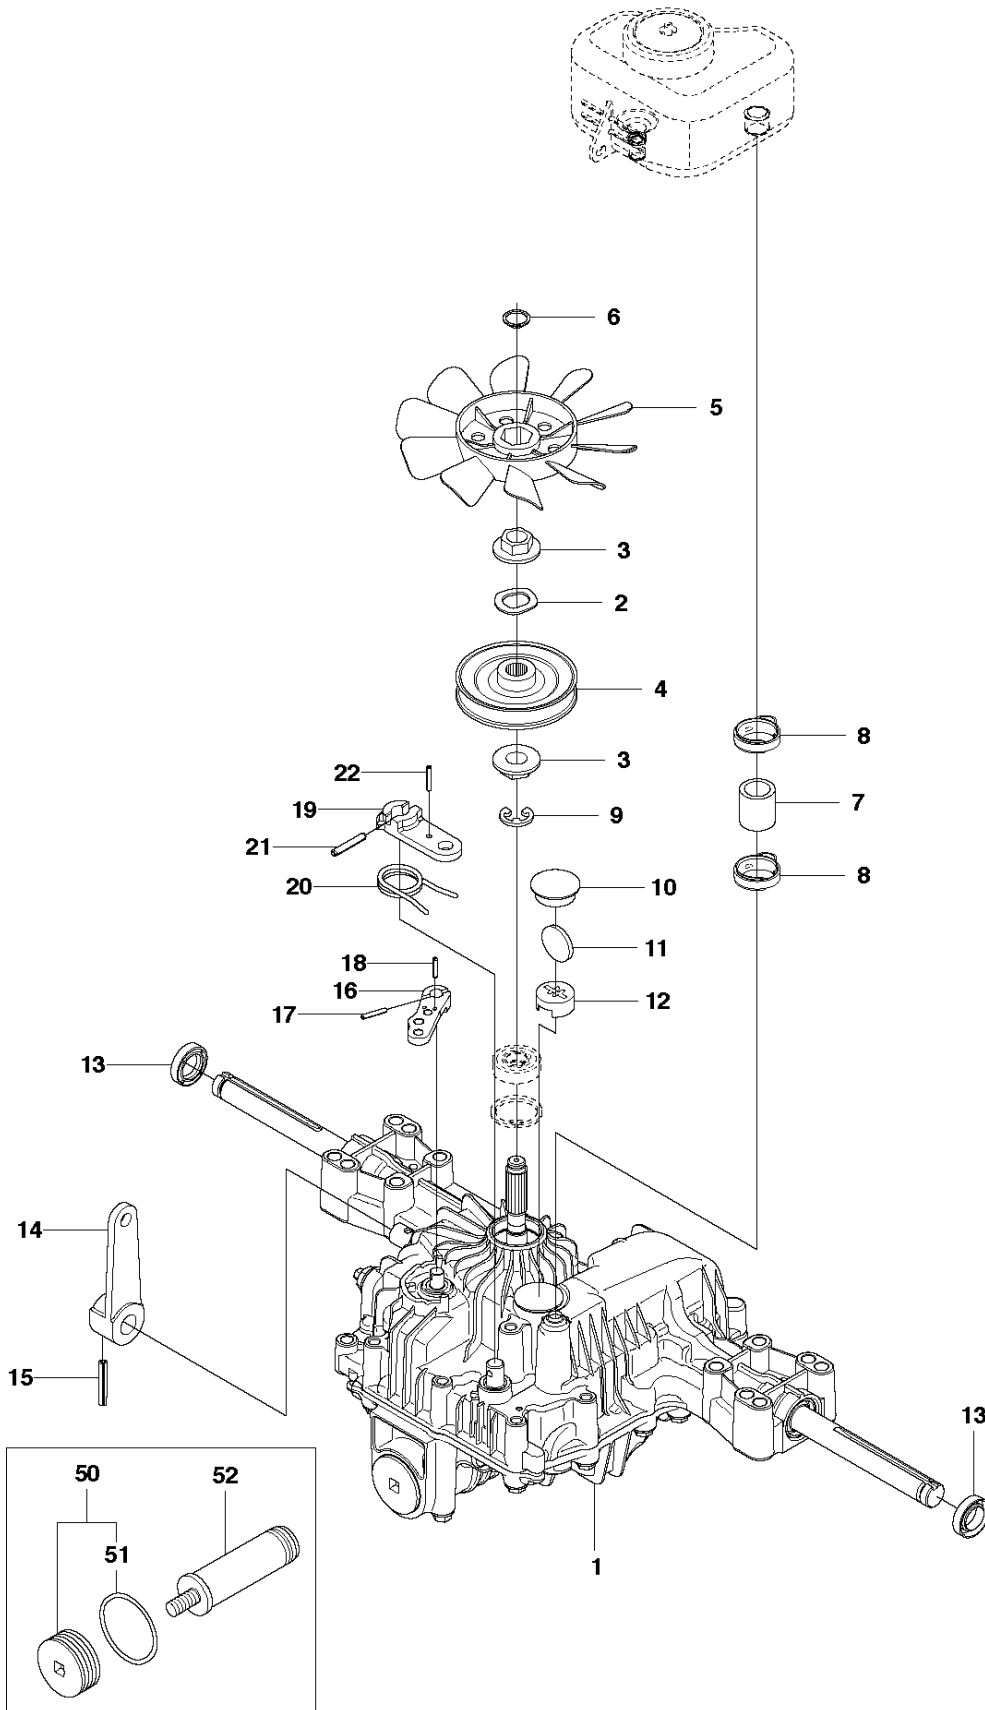

K574

TRANSMISSION

R316 T AWD, 967291701, 2015

Ref	Part No	Description	Remark	QTY	KIT
1	544 11 61-01	TRANSMISSION		1	
2	506 98 65-01	SPRING WASHER		1	
3	506 98 66-01	DISTANCE		2	
4	502 45 19-01	PULLEY		1	
5	506 98 68-01	FAN		1	
6	735 31 15-00	CIRCLIP		1	
7	502 45 16-01	TUBE		1	
8	506 98 70-01	HOSE CLAMP		2	
9	535 40 28-07	CLIP		1	1
10	535 40 28-32	PLUG		1	1
11	535 40 28-29	MAGNET		1	1
12	502 45 20-01	MAGNET HOLDER		1	1
13	535 40 28-37	SEALING		2	1
14	502 45 32-01	CONTROL LEVER		1	1
15	535 40 28-09	PIN RETAINING SCREW		1	1
16	535 40 28-17	LEVER		1	1
17	535 40 28-16	PIN RETAINING SCREW		1	1
18	535 40 28-33	PIN RETAINING SCREW		1	1
19	535 40 28-38	LEVER		1	1
20	535 40 28-39	RETURN SPRING		1	1
21	535 40 28-40	PIN RETAINING SCREW		1	1
22	535 40 28-41	PIN RETAINING SCREW		1	1
50	574 51 51-01	KIT		1	
51	574 51 52-01	O-RING		1	50
52	535 40 28-19	FILTER		1