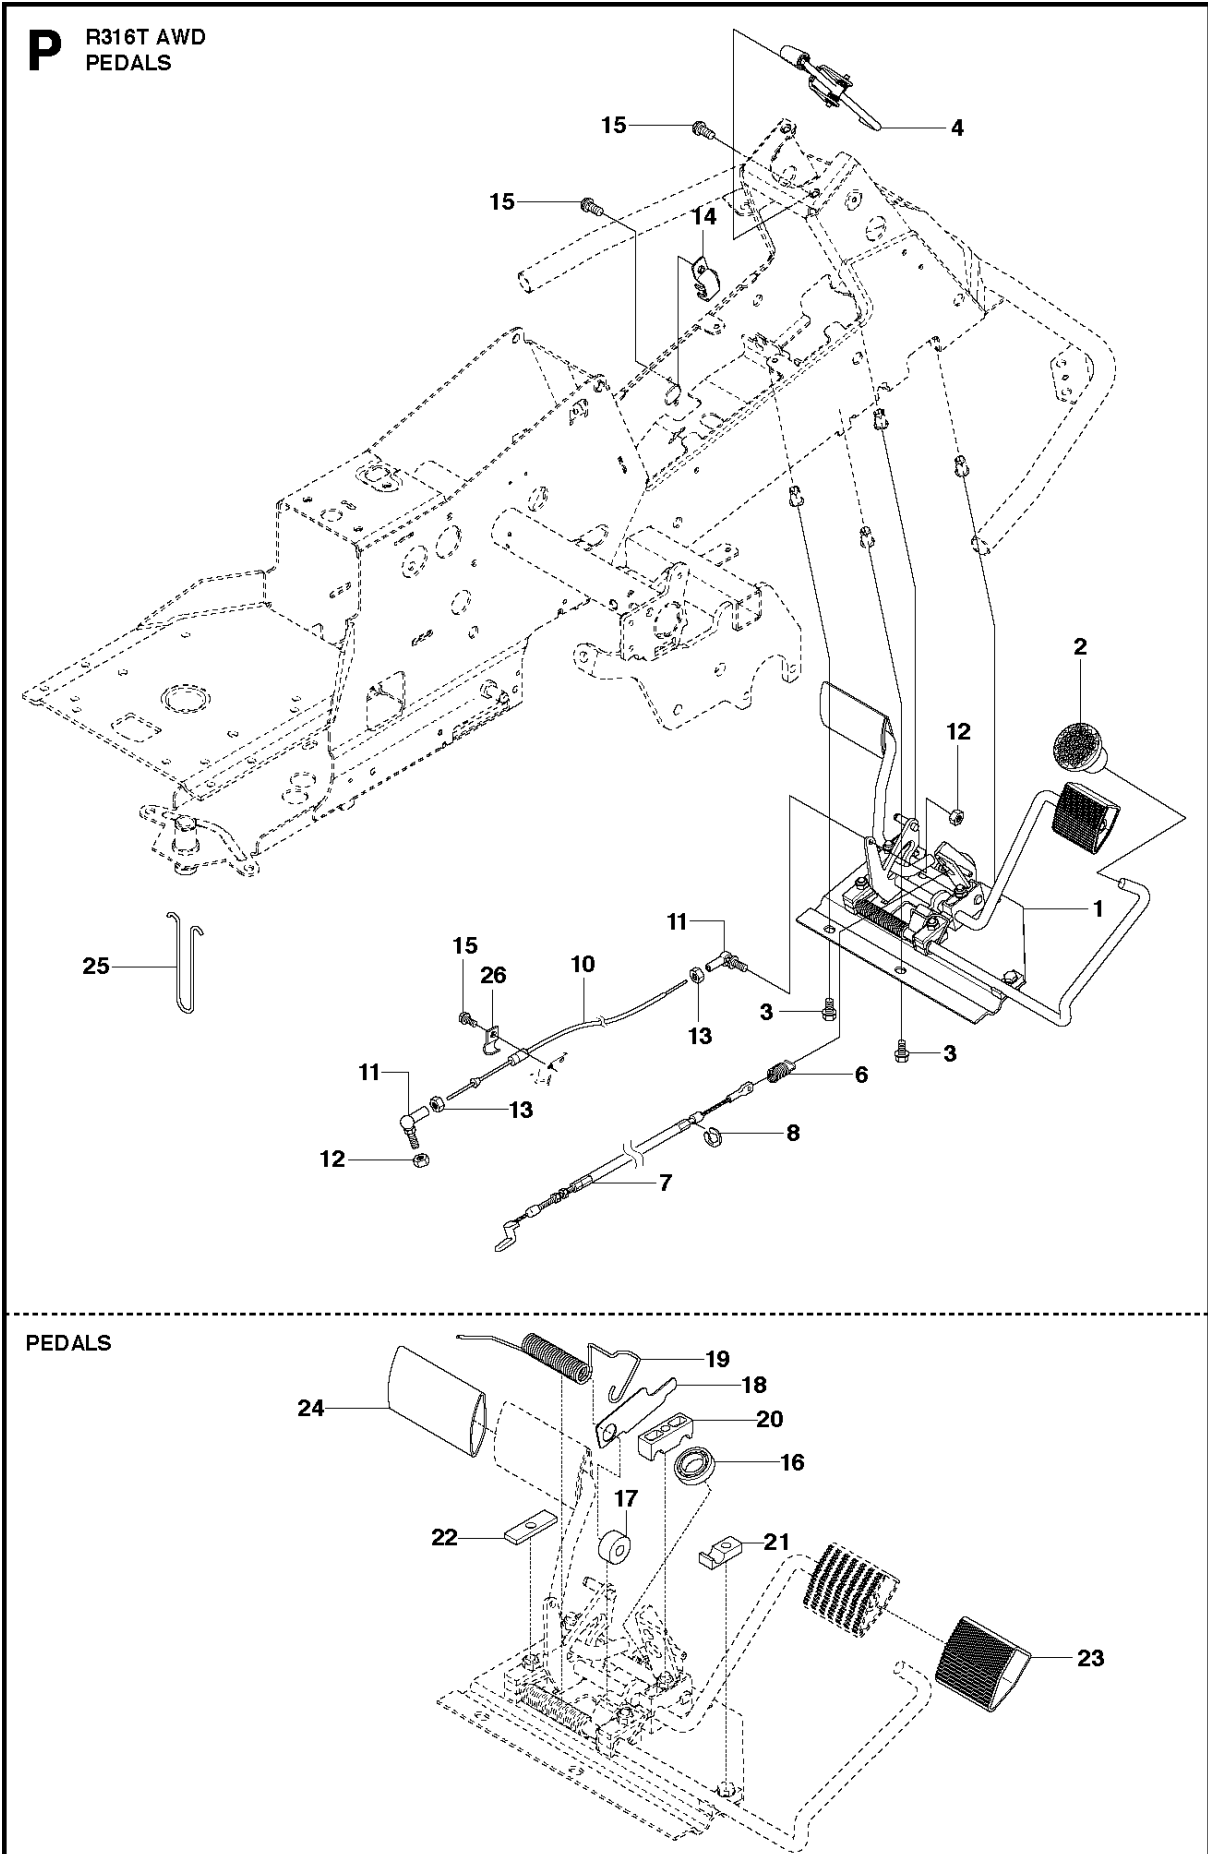

PEDALS

R316 T AWD, 967291701, 2015

Ref	Part No	Description	Remark	QTY	KIT
1	544 12 60-01	PEDAL PLATE ASSY		1	
2	535 47 37-01	KNOB		1	
3	506 57 01-04	SCREW EHHFM		4	
4	544 40 31-01	BRAKE LEVER ASSY		1	
6	506 94 63-01	BRAKE SPRING		1	
7	576 71 21-01	BRAKE WIRE		1	
8	735 31 09-20	HARNESS		1	
10	574 41 12-02	CONTROL CABLE		1	
11	506 55 73-01	VINKELL.AS8 DIN71802		2	
12	732 21 14-01	LOCK NUT		2	
13	731 23 14-01	HEXAGON NUT		2	
14	522 43 08-01	BRACKET		1	
15	725 23 64-61	SCREW EHHFT		4	
16	738 21 02-04	BALL BEARING		1	
17	535 48 02-01	ROLLER		1	1
18	535 48 06-01	PROTECTIVE PLATE		1	1
19	535 48 07-01	SPRING		1	1
20	535 48 08-01	BEARING SUPPORT		4	1
21	535 48 09-01	BEARING SUPPORT		5	1
22	535 48 10-01	REINFORCEMENT PLATE		3	1
23	535 47 88-01	PEDAL RUBBER		1	1
24	535 47 88-02	PEDAL RUBBER		1	1
25	506 57 64-02	CABLE HOLDER		1	1
26	506 56 65-01	CLIP		1