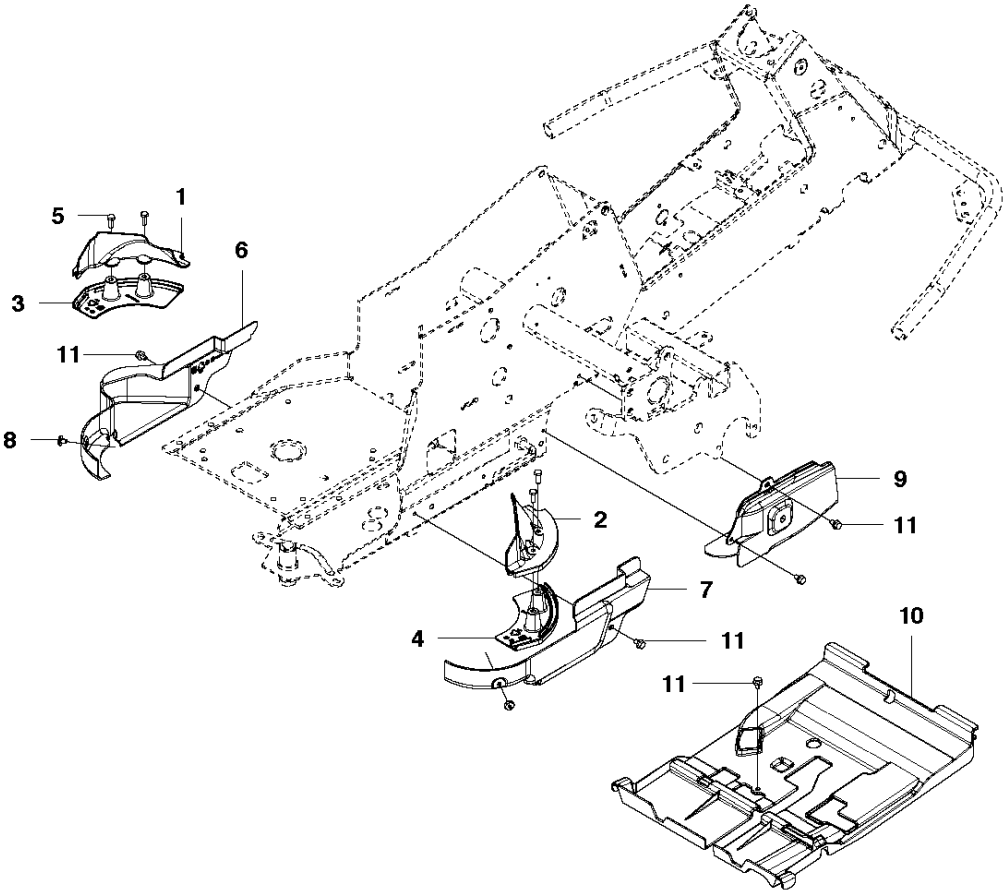

COVER - 3

COVER

R316 T AWD, 967291701, 2015

Ref	Part No	Description	Remark	QTY KIT
1	510 22 25-01	BELT COVER		1
2	510 22 25-02	BELT COVER		1
3	510 22 27-01	BELT COVER		1
4	510 22 27-02	BELT COVER		1
5	725 23 68-61	SCREW EHHFT		4
6	510 22 23-03	BELT COVER		1
7	510 22 24-01	BELT COVER		1
8	522 55 73-01	SCREW		2
9	516 01 88-01	BELT COVER		1
10	525 56 33-03	BELT COVER		1
11	725 23 64-61	SCREW EHHFT		5