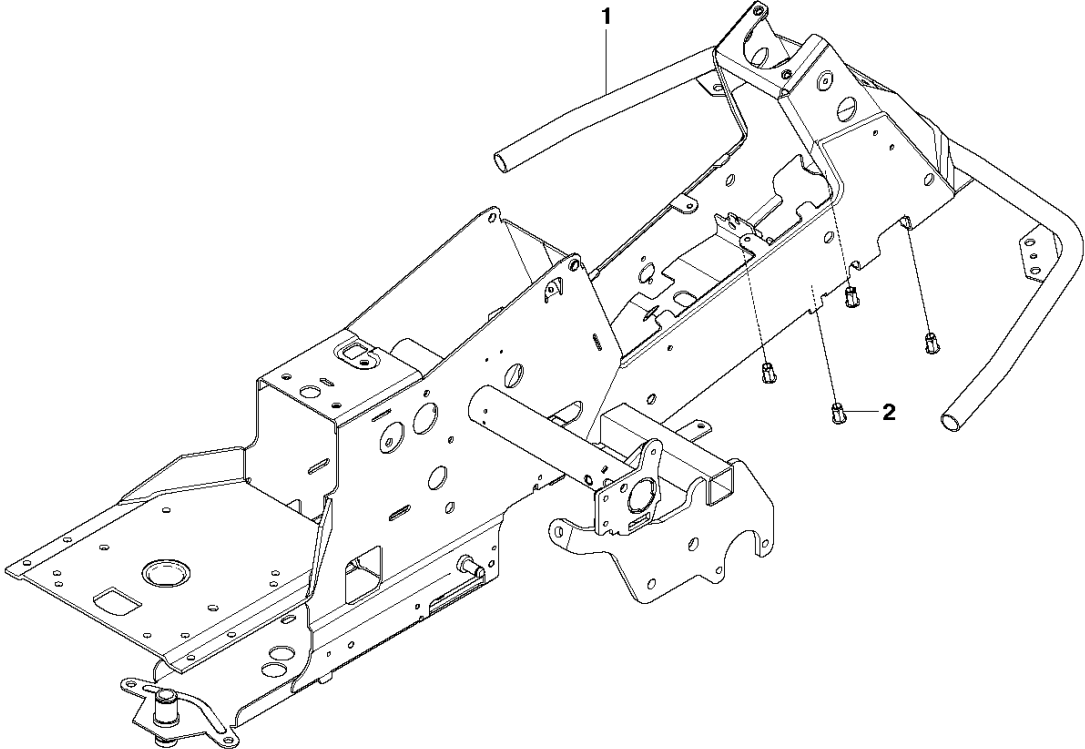

F R316T AWD
CHASSIS

Ref	Part No	Description	Remark	QTY KIT
1	577 93 91-01	CHASSIS		1
2	506 91 62-01	BLIND RIVET NUT		4