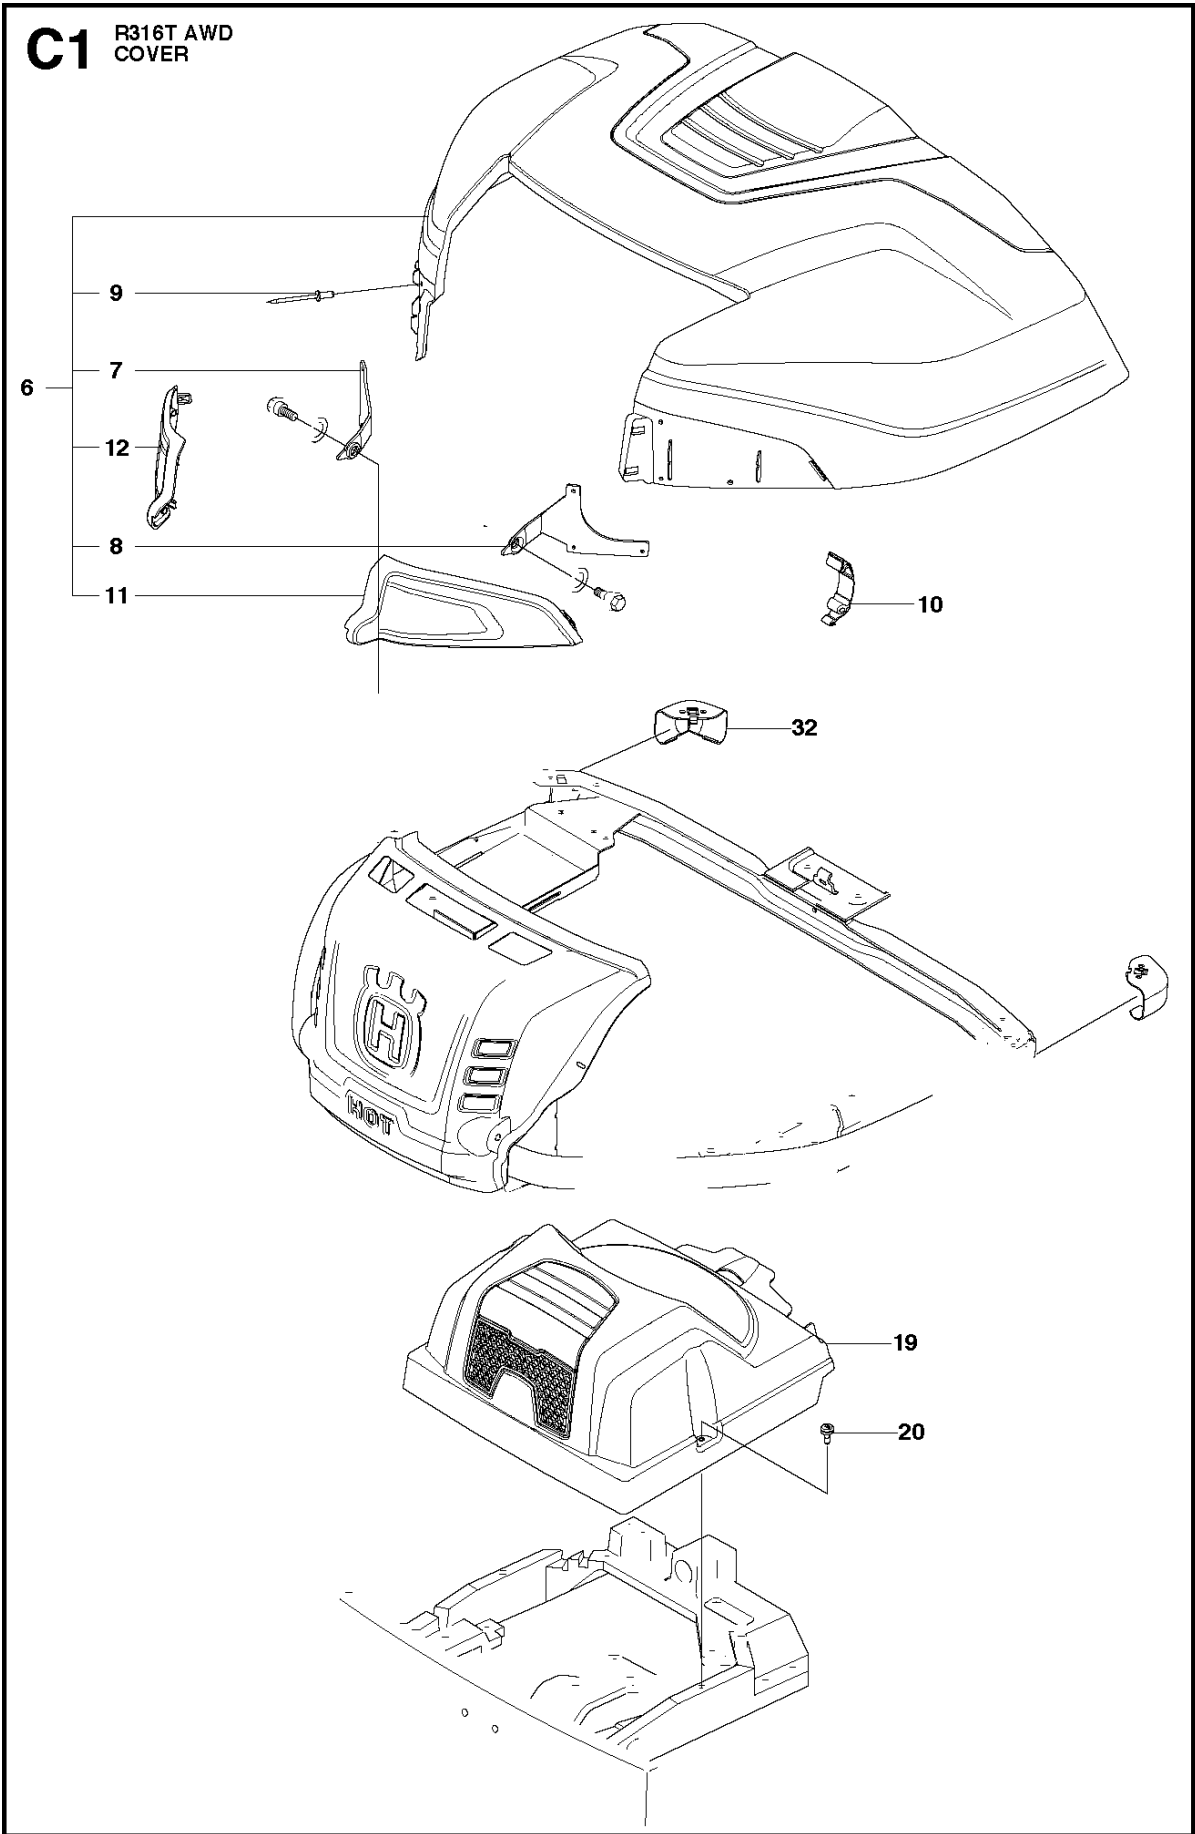

COVER

R316 T AWD, 967291701, 2015

Ref	Part No	Description	Remark	QTY	KIT
6	577 61 47-02	ENGINE HOOD ASSY		1	
7	578 11 37-01	HINGE		1	6
8	578 11 37-02	HINGE		1	6
9	722 79 54-02	RIVET		6	6
10	503 89 47-03	SNAP		1	
11	577 61 26-02	COVER		1	6
12	577 61 26-01	COVER		1	6
19	578 26 12-04	TRANSMISSION COVER		1	
20	574 85 62-01	SCREW		2	
32	577 90 33-01	PLUG		2