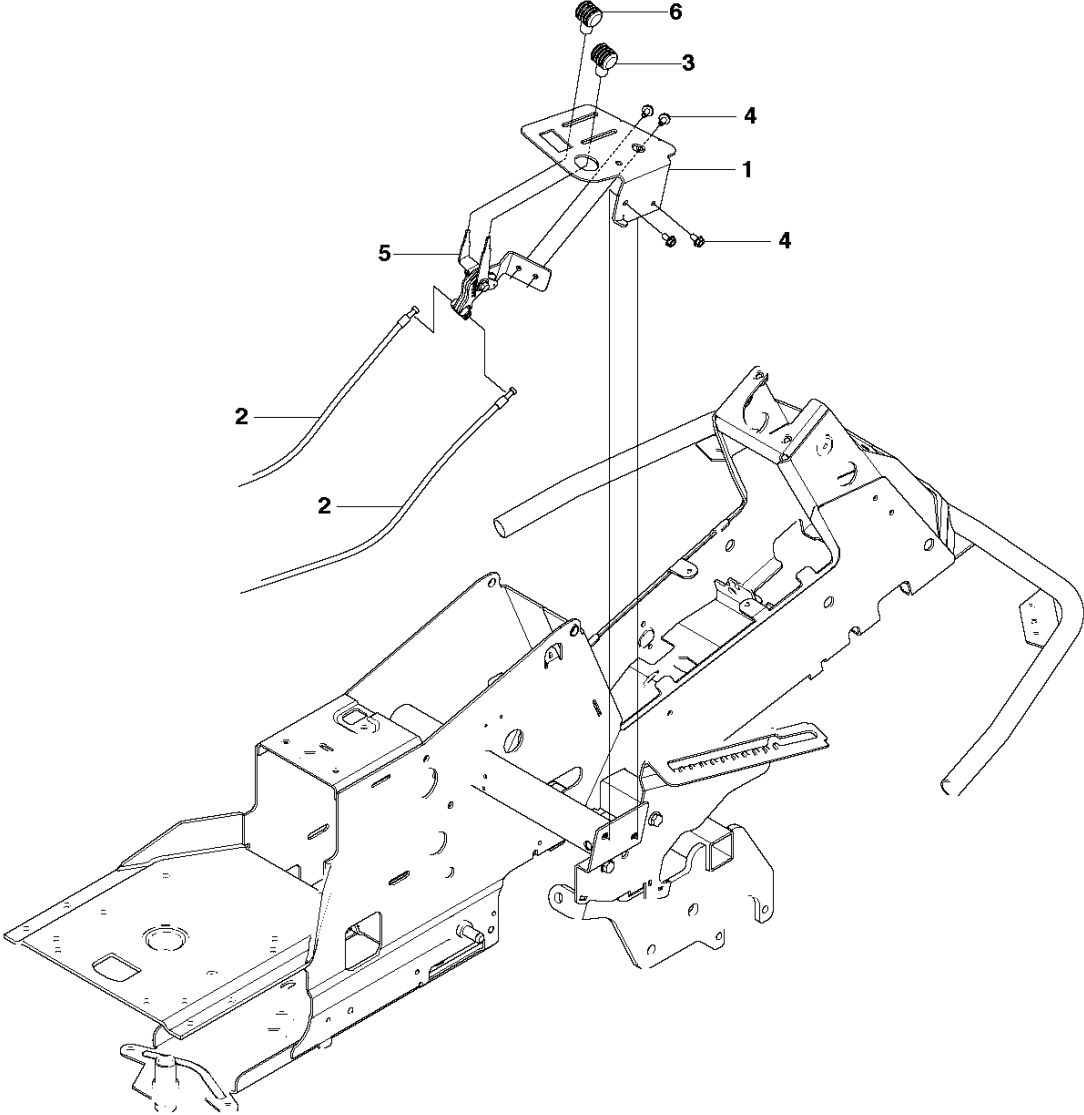

N R316T AWD
CONTROLS

CONTROLS

R316 T AWD, 967291701, 2015

Ref	Part No	Description	Remark	QTY KIT
1	578 03 31-01	SUPPORT		1
2	544 30 17-06	WIRE		2
3	506 88 91-01	KNOB		1
4	535 47 52-12	SCREW EHHFM		4
5	578 02 34-01	THROTTLE CONTROL		1
6	506 88 91-02	KNOB		1