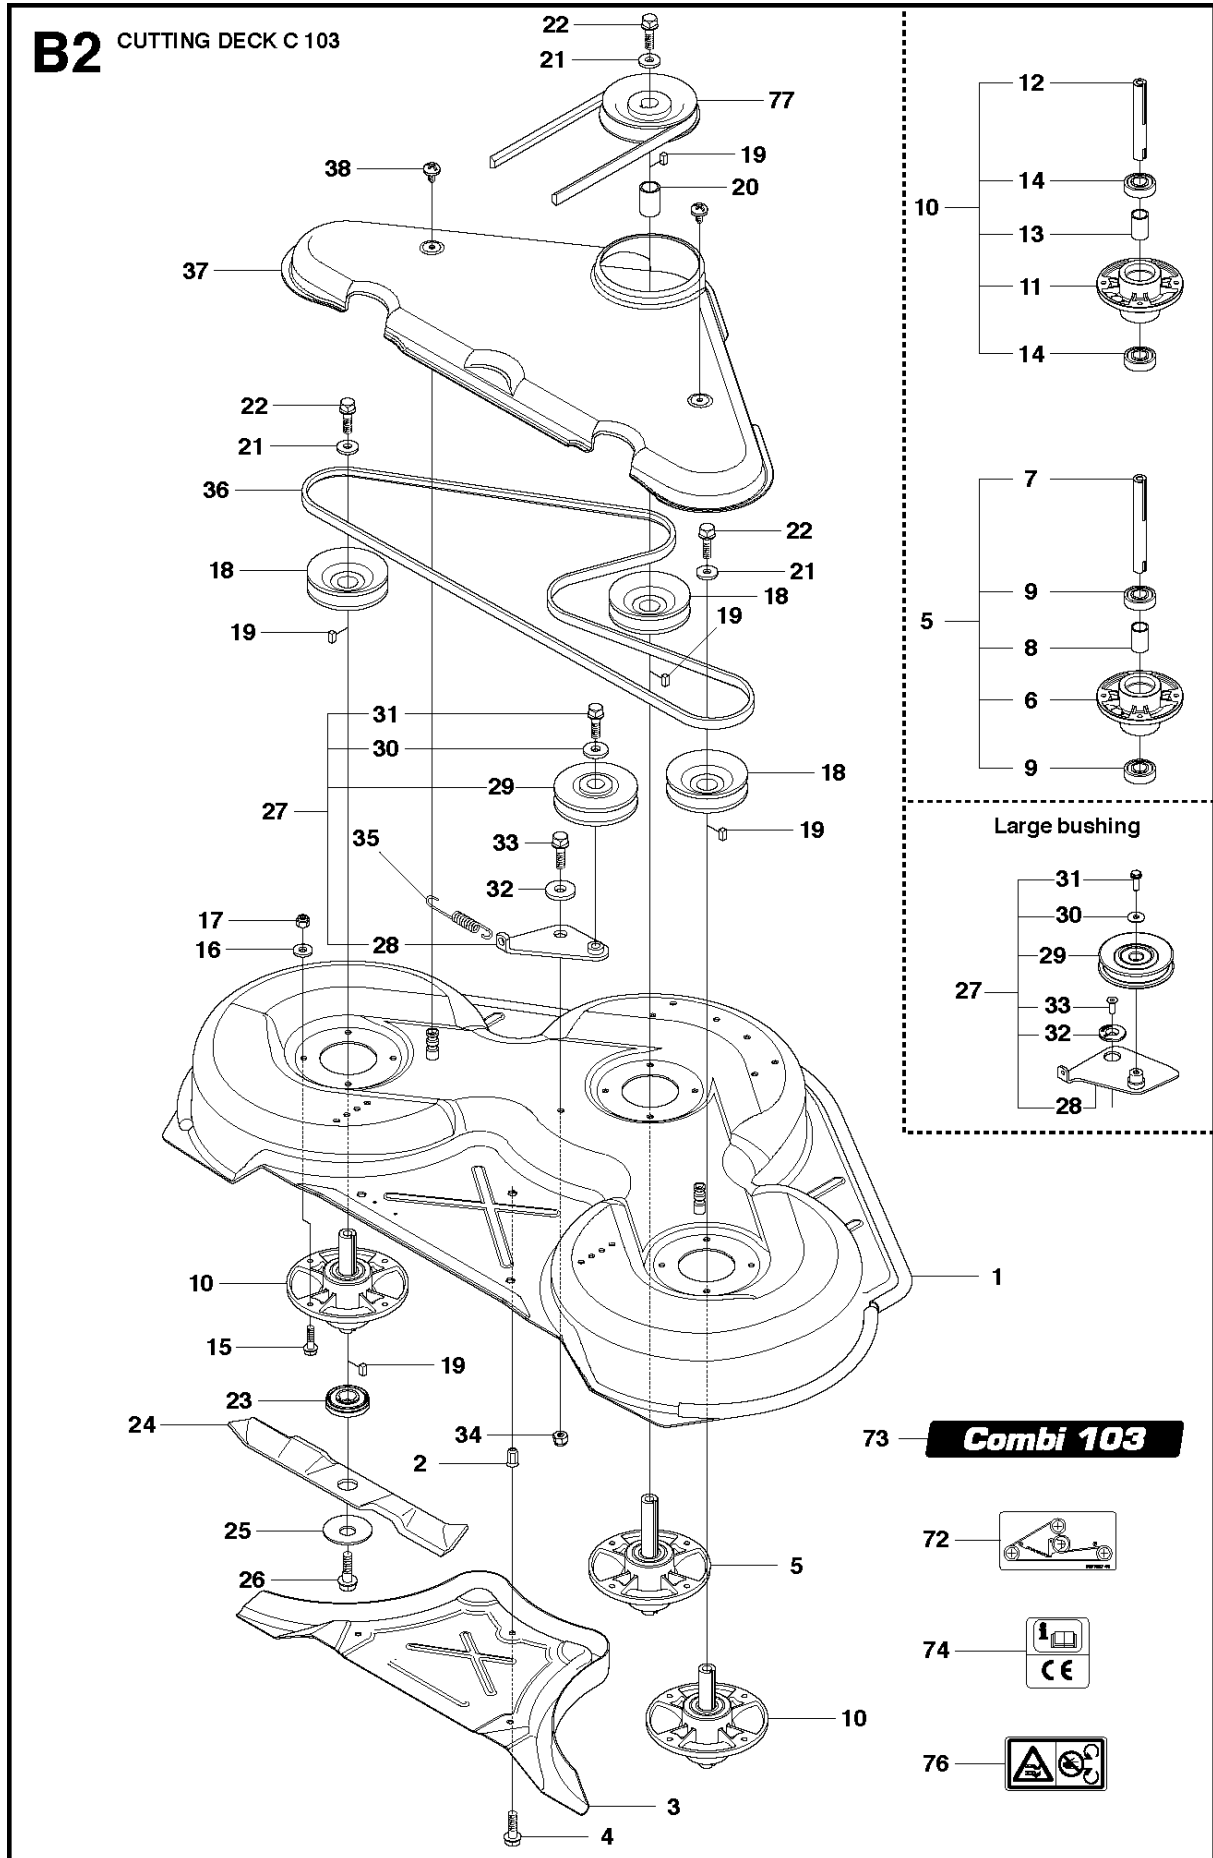

B2 CUTTING DECK C 103

Large bushing

Ref	Part No	Description	Remark	QTY	KIT
1	574 21 08-01	CUTTING DECK		1	
2	506 91 62-01	BLIND RIVET NUT		3	
3	544 44 92-01	PLUG		1	
4	506 57 01-04	SCREW EHHFM		3	
5	576 38 41-01	BLADE HOUSING ASSY		2	
6	576 38 42-01	BEARING HOUSING		1	5
7	576 38 43-01	SHAFT		1	5
8	576 38 44-01	SPACING SLEEVE		1	5
9	738 23 04-34	BALL BEARING		2	5
10	576 38 41-02	BLADE HOUSING ASSY		1	
11	576 38 42-01	BEARING HOUSING		1	10
12	576 38 43-02	SHAFT		1	10
13	576 38 44-01	SPACING SLEEVE		1	10
14	738 23 04-34	BALL BEARING		2	10
15	535 42 38-01	SCREW RSQM		12	
16	734 11 64-01	WASHER		14	
17	732 21 18-01	LOCK NUT		12	
18	506 92 21-01	PULLEY		3	
19	506 53 35-01	PARALLEL KEY		7	
20	544 06 80-02	SPACING SLEEVE		1	
21	734 11 74-41	WASHER		3	
22	544 11 41-01	SCREW EHHM		3	
23	535 50 42-02	BLADE BRACKET		3	
24	504 18 82-01	RIDE ON BLADE		3	
25	506 79 23-01	KNIFE PLATE		3	
26	544 11 41-01	SCREW EHHM		3	
27	506 54 07-01	BELT TENSIONER ASSY	Small bushing	1	
27	586 96 66-01	BELT TENSIONER ASSY	Large bushing	1	
28	506 51 95-01	SPÄNNARM KPL.	Small bushing	1	27
28	585 35 99-01	ARM	Large bushing	1	27
29	506 53 27-01	PULLEY		1	27
30	734 11 64-41	WASHER		1	27
31	506 55 83-02	SCREW EHHFT	Small bushing	1	27
31	586 32 04-01	SCREW	Large bushing	1	27
32	506 91 87-02	WASHER	Small bushing	1	
32	586 49 67-01	WASHER	Large bushing	1	
33	725 24 51-71	SCREW EHHM	Small bushing	1	
33	725 64 53-01	SCREW IHCSFM	Large bushing	1	
34	732 21 18-01	LOCK NUT		1	
35	506 53 31-01	SPRING		1	
36	506 76 85-01	BELT		1	
37	544 09 61-01	BELT COVER		1	
38	544 40 05-01	SCREW		2	
72	506 78 97-01	LABEL		1	
73	544 23 81-03	LABEL		2	
74	506 92 90-01	LABEL		1	
76	574 51 00-01	DECAL		2	
77	506 77 86-01	PULLEY		1