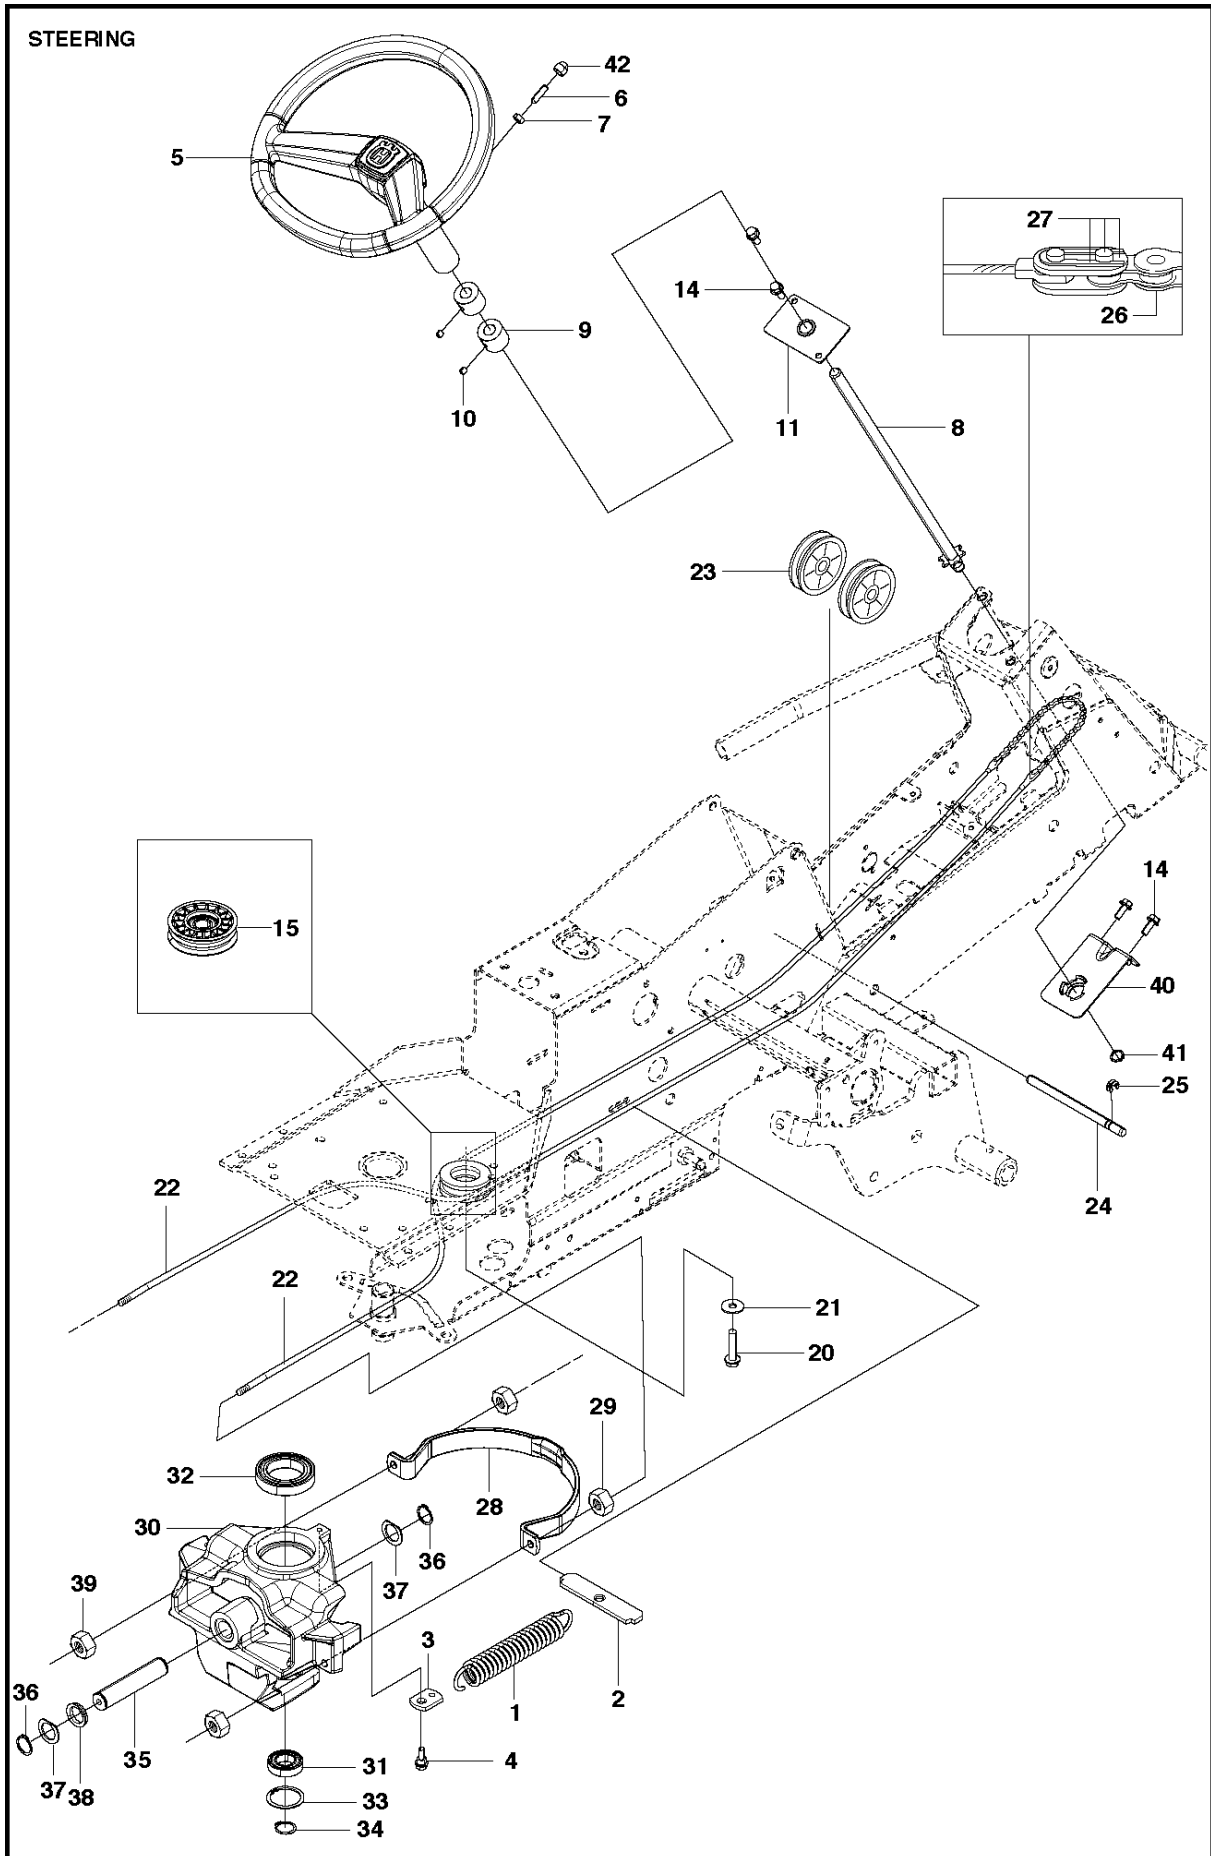

STEERING

R316 T AWD, 967291701, 2015

Ref	Part No	Description	Remark	QTY KIT
1	506 67 19-01	SPRING		1
2	506 57 63-01	SPRING RETAINER		1
3	506 67 08-01	LINK		1
4	506 59 74-01	SCREW EHHFM		1
5	577 96 04-01	STEERING WHEEL		1
6	728 74 55-05	SCREW IHSETM		1
7	731 23 18-01	HEXAGON NUT		1
8	583 90 88-01	STEERING ROD		1
9	506 86 34-01	DRIVER		2
10	728 84 43-05	SCREW IHSETM		2
11	584 15 56-01	BRACKET		1
14	506 57 01-04	SCREW EHHFM		4
15	576 49 25-01	PULLEY		1
20	506 67 54-03	SCREW EHHFM		1
21	734 11 74-41	WASHER		1
22	577 19 99-04	WIRE ASSY		2
23	506 52 24-01	STARTER PULLEY		2
24	506 53 94-03	SHAFT		1
25	735 31 14-20	E-CLIP		2
26	506 55 46-01	CHAIN		1
27	506 55 47-01	LINKAGE		2
28	544 42 73-01	WIRE GUIDE		1
29	731 23 20-01	HEXAGON NUT		2
30	577 65 93-01	SPINDLE		1
31	738 21 05-04	BALL BEARING		1
32	738 21 10-04	BALL BEARING		1
33	735 31 40-10	CIRCLIP		1
34	735 31 26-00	CIRCLIP		1
35	506 98 59-01	SWING AXLE		1
36	735 31 26-00	CIRCLIP		2
37	506 77 34-01	WASHER		2
38	740 68 14-21	V-RING		1
39	732 21 20-51	NUT		2
40	583 89 97-01	BRACKET		1
41	735 31 17-00	CIRCLIP		1
42	544 43 32-01	PROTECTIVE COVER		1