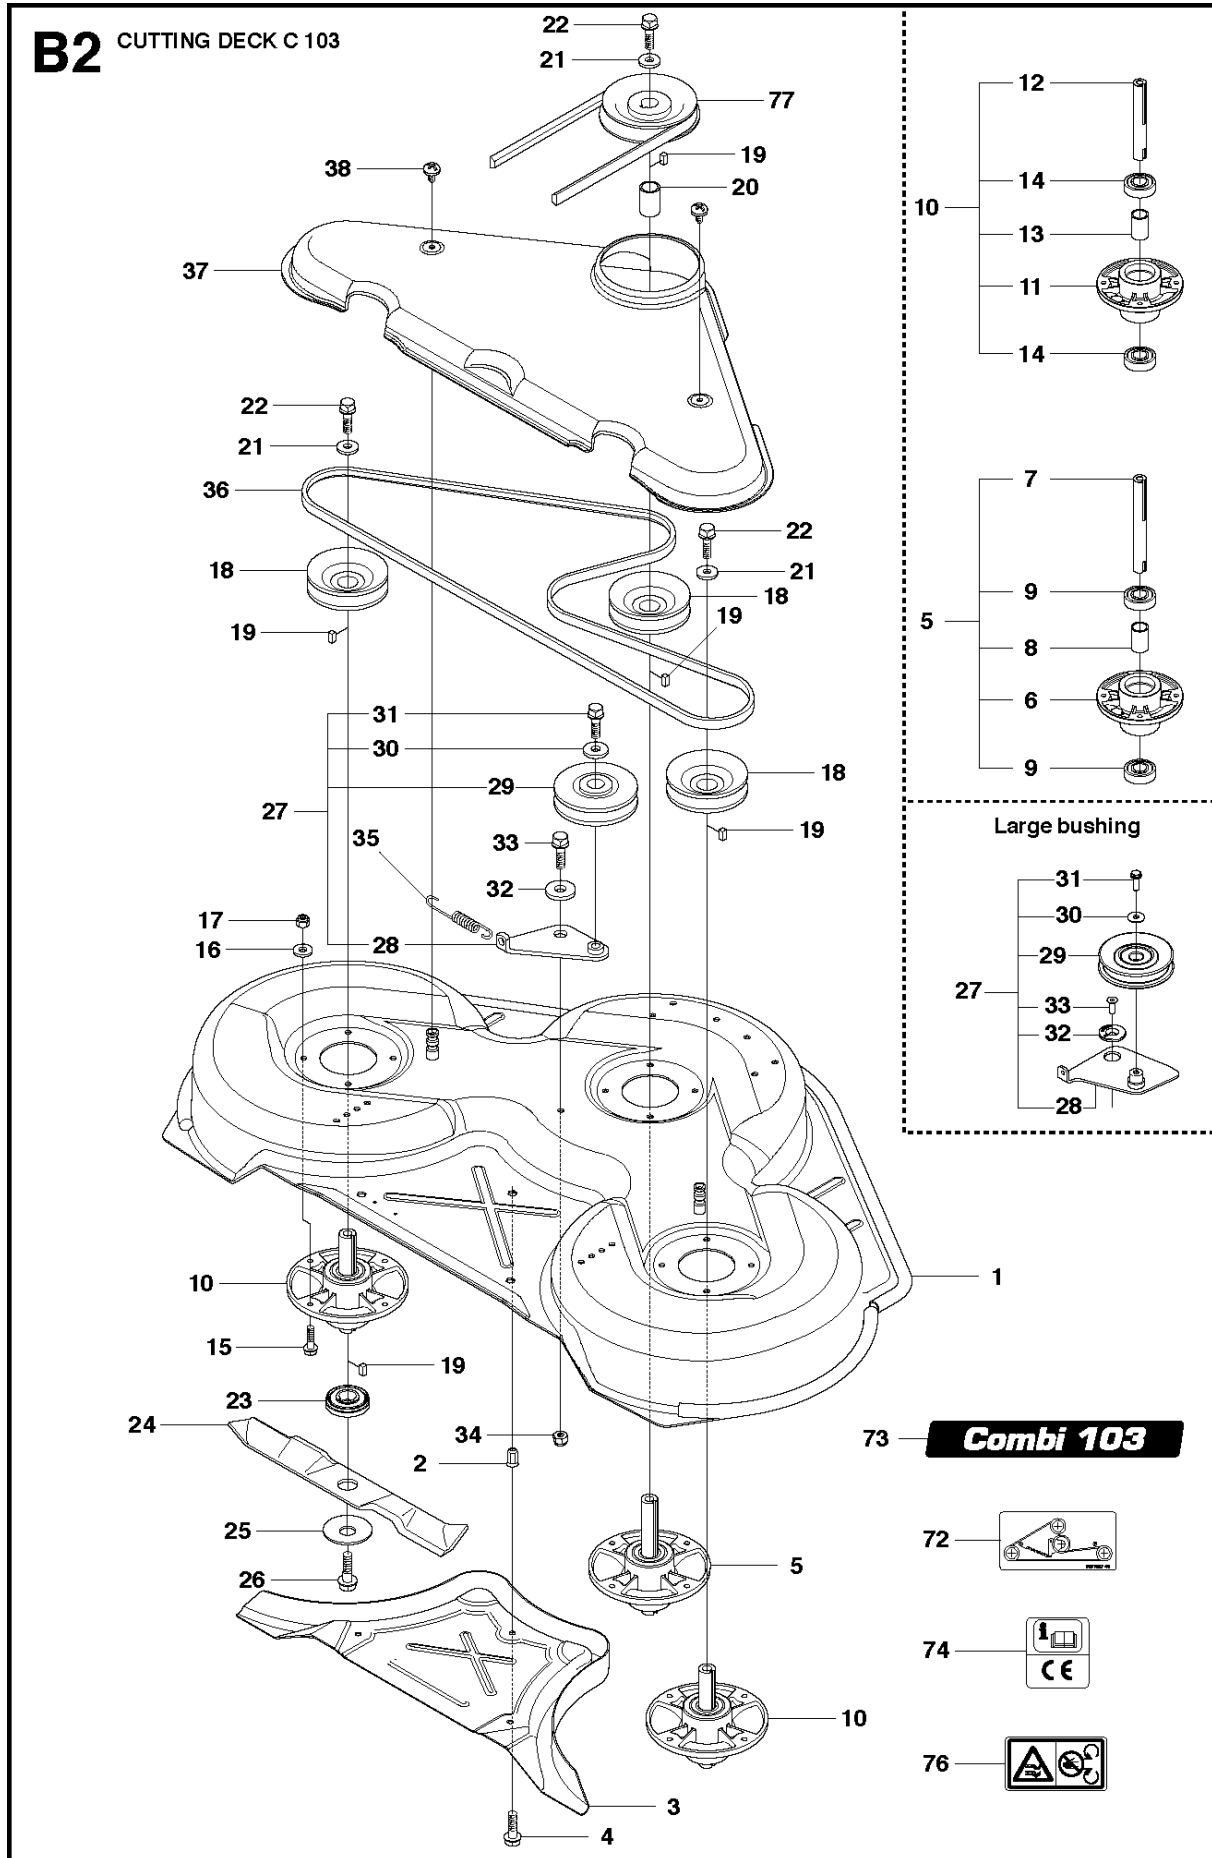

B2 CUTTING DECK C 103

73 **Combi 103**

103CM CUTTING DECK

R316 Ts AWD, 967291801, 2015

Ref	Part No	Description	Remark	QTY	KIT
1	574 21 08-01	CUTTING DECK		1	
2	506 91 62-01	BLIND RIVET NUT		3	
3	544 44 92-01	PLUG		1	
4	506 57 01-04	SCREW EHHFM		3	
5	576 38 41-01	BLADE HOUSING ASSY		2	
6	576 38 42-01	BEARING HOUSING		1	5
7	576 38 43-01	SHAFT		1	5
8	576 38 44-01	SPACING SLEEVE		1	5
9	738 23 04-34	BALL BEARING		2	5
10	576 38 41-02	BLADE HOUSING ASSY		1	
11	576 38 42-01	BEARING HOUSING		1	10
12	576 38 43-02	SHAFT		1	10
13	576 38 44-01	SPACING SLEEVE		1	10
14	738 23 04-34	BALL BEARING		2	10
15	535 42 38-01	SCREW RSQM		12	
16	734 11 64-01	WASHER		14	
17	732 21 18-01	LOCK NUT		12	
18	506 92 21-01	PULLEY		3	
19	506 53 35-01	PARALLEL KEY		7	
20	544 06 80-02	SPACING SLEEVE		1	
21	734 11 74-41	WASHER		3	
22	544 11 41-01	SCREW EHHM		3	
23	535 50 42-02	BLADE BRACKET		3	
24	504 18 82-01	RIDE ON BLADE		3	
25	506 79 23-01	KNIFE PLATE		3	
26	544 11 41-01	SCREW EHHM		3	
27	506 54 07-01	BELT TENSIONER ASSY	Small bushing	1	
27	586 96 66-01	BELT TENSIONER ASSY	Large bushing	1	
28	506 51 95-01	SPÄNNARM KPL.	Small bushing	1	27
28	585 35 99-01	ARM	Large bushing	1	27
29	506 53 27-01	PULLEY		1	27
30	734 11 64-41	WASHER		1	27
31	506 55 83-02	SCREW EHHFT	Small bushing	1	27
31	586 32 04-01	SCREW	Large bushing	1	27
32	506 91 87-02	WASHER	Small bushing	1	
32	586 49 67-01	WASHER	Large bushing	1	
33	725 24 51-71	SCREW EHHM	Small bushing	1	
33	725 64 53-01	SCREW IHCSFM	Large bushing	1	
34	732 21 18-01	LOCK NUT		1	
35	506 53 31-01	SPRING		1	
36	506 76 85-01	BELT		1	
37	544 09 61-01	BELT COVER		1	
38	544 40 05-01	SCREW		2	
72	506 78 97-01	LABEL		1	
73	544 23 81-03	LABEL		2	
74	506 92 90-01	LABEL		1	
76	574 51 00-01	DECAL		2	
77	506 77 86-01	PULLEY		1