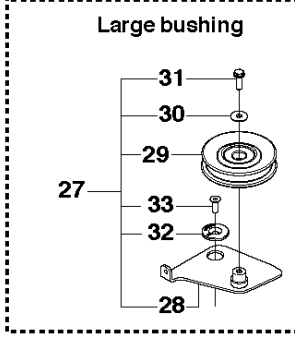

B2 CUTTING DECK C 103

73 **Combi 103**

103CM CUTTING DECK

R316 Ts AWD, 967291801, 2015

Ref	Part No	Description	Remark	QTY	KIT
1	574 21 08-01	CUTTING DECK		1	
2	506 91 62-01	BLIND RIVET NUT		3	
3	544 44 92-01	PLUG		1	
4	506 57 01-04	SCREW EHHFM		3	
5	576 38 41-01	BLADE HOUSING ASSY		2	
6	576 38 42-01	BEARING HOUSING		1	5
7	576 38 43-01	SHAFT		1	5
8	576 38 44-01	SPACING SLEEVE		1	5
9	738 23 04-34	BALL BEARING		2	5
10	576 38 41-02	BLADE HOUSING ASSY		1	
11	576 38 42-01	BEARING HOUSING		1	10
12	576 38 43-02	SHAFT		1	10
13	576 38 44-01	SPACING SLEEVE		1	10
14	738 23 04-34	BALL BEARING		2	10
15	535 42 38-01	SCREW RSQM		12	
16	734 11 64-01	WASHER		14	
17	732 21 18-01	LOCK NUT		12	
18	506 92 21-01	PULLEY		3	
19	506 53 35-01	PARALLEL KEY		7	
20	544 06 80-02	SPACING SLEEVE		1	
21	734 11 74-41	WASHER		3	
22	544 11 41-01	SCREW EHHM		3	
23	535 50 42-02	BLADE BRACKET		3	
24	504 18 82-01	RIDE ON BLADE		3	
25	506 79 23-01	KNIFE PLATE		3	
26	544 11 41-01	SCREW EHHM		3	
27	506 54 07-01	BELT TENSIONER ASSY	Small bushing	1	
27	586 96 66-01	BELT TENSIONER ASSY	Large bushing	1	
28	506 51 95-01	SPÄNNARM KPL.	Small bushing	1	27
28	585 35 99-01	ARM	Large bushing	1	27
29	506 53 27-01	PULLEY		1	27
30	734 11 64-41	WASHER		1	27
31	506 55 83-02	SCREW EHHFT	Small bushing	1	27
31	586 32 04-01	SCREW	Large bushing	1	27
32	506 91 87-02	WASHER	Small bushing	1	
32	586 49 67-01	WASHER	Large bushing	1	
33	725 24 51-71	SCREW EHHM	Small bushing	1	
33	725 64 53-01	SCREW IHCSFM	Large bushing	1	
34	732 21 18-01	LOCK NUT		1	
35	506 53 31-01	SPRING		1	
36	506 76 85-01	BELT		1	
37	544 09 61-01	BELT COVER		1	
38	544 40 05-01	SCREW		2	
72	506 78 97-01	LABEL		1	
73	544 23 81-03	LABEL		2	
74	506 92 90-01	LABEL		1	
76	574 51 00-01	DECAL		2	
77	506 77 86-01	PULLEY		1