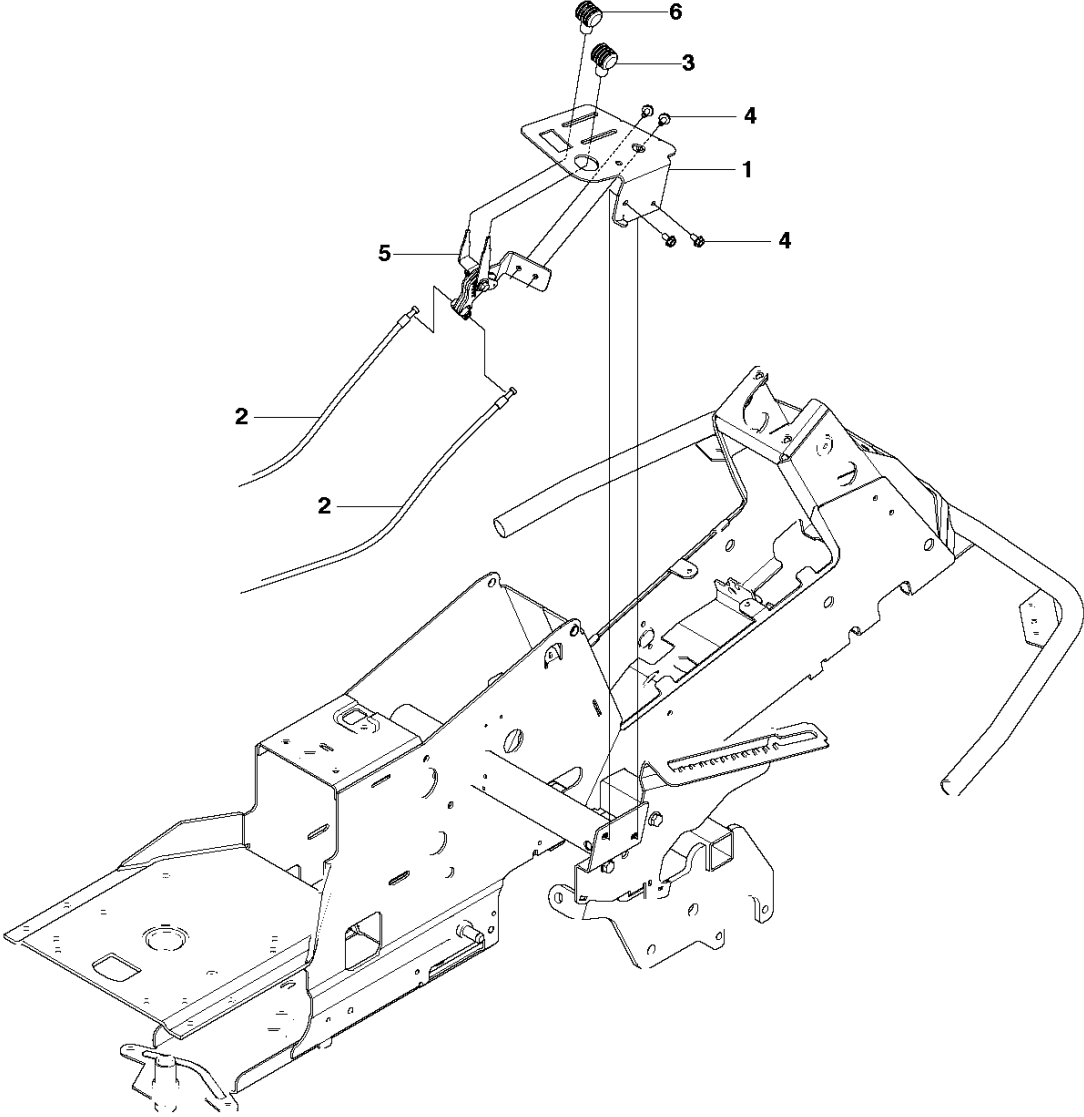

N R316Ts AWD
CONTROLS

CONTROLS

R316 Ts AWD, 967291801, 2015

Ref	Part No	Description	Remark	QTY KIT
1	578 03 31-01	SUPPORT		1
2	544 30 17-06	WIRE		2
3	506 88 91-01	KNOB		1
4	535 47 52-12	SCREW EHHFM		4
5	578 02 34-01	THROTTLE CONTROL		1
6	506 88 91-02	KNOB		1