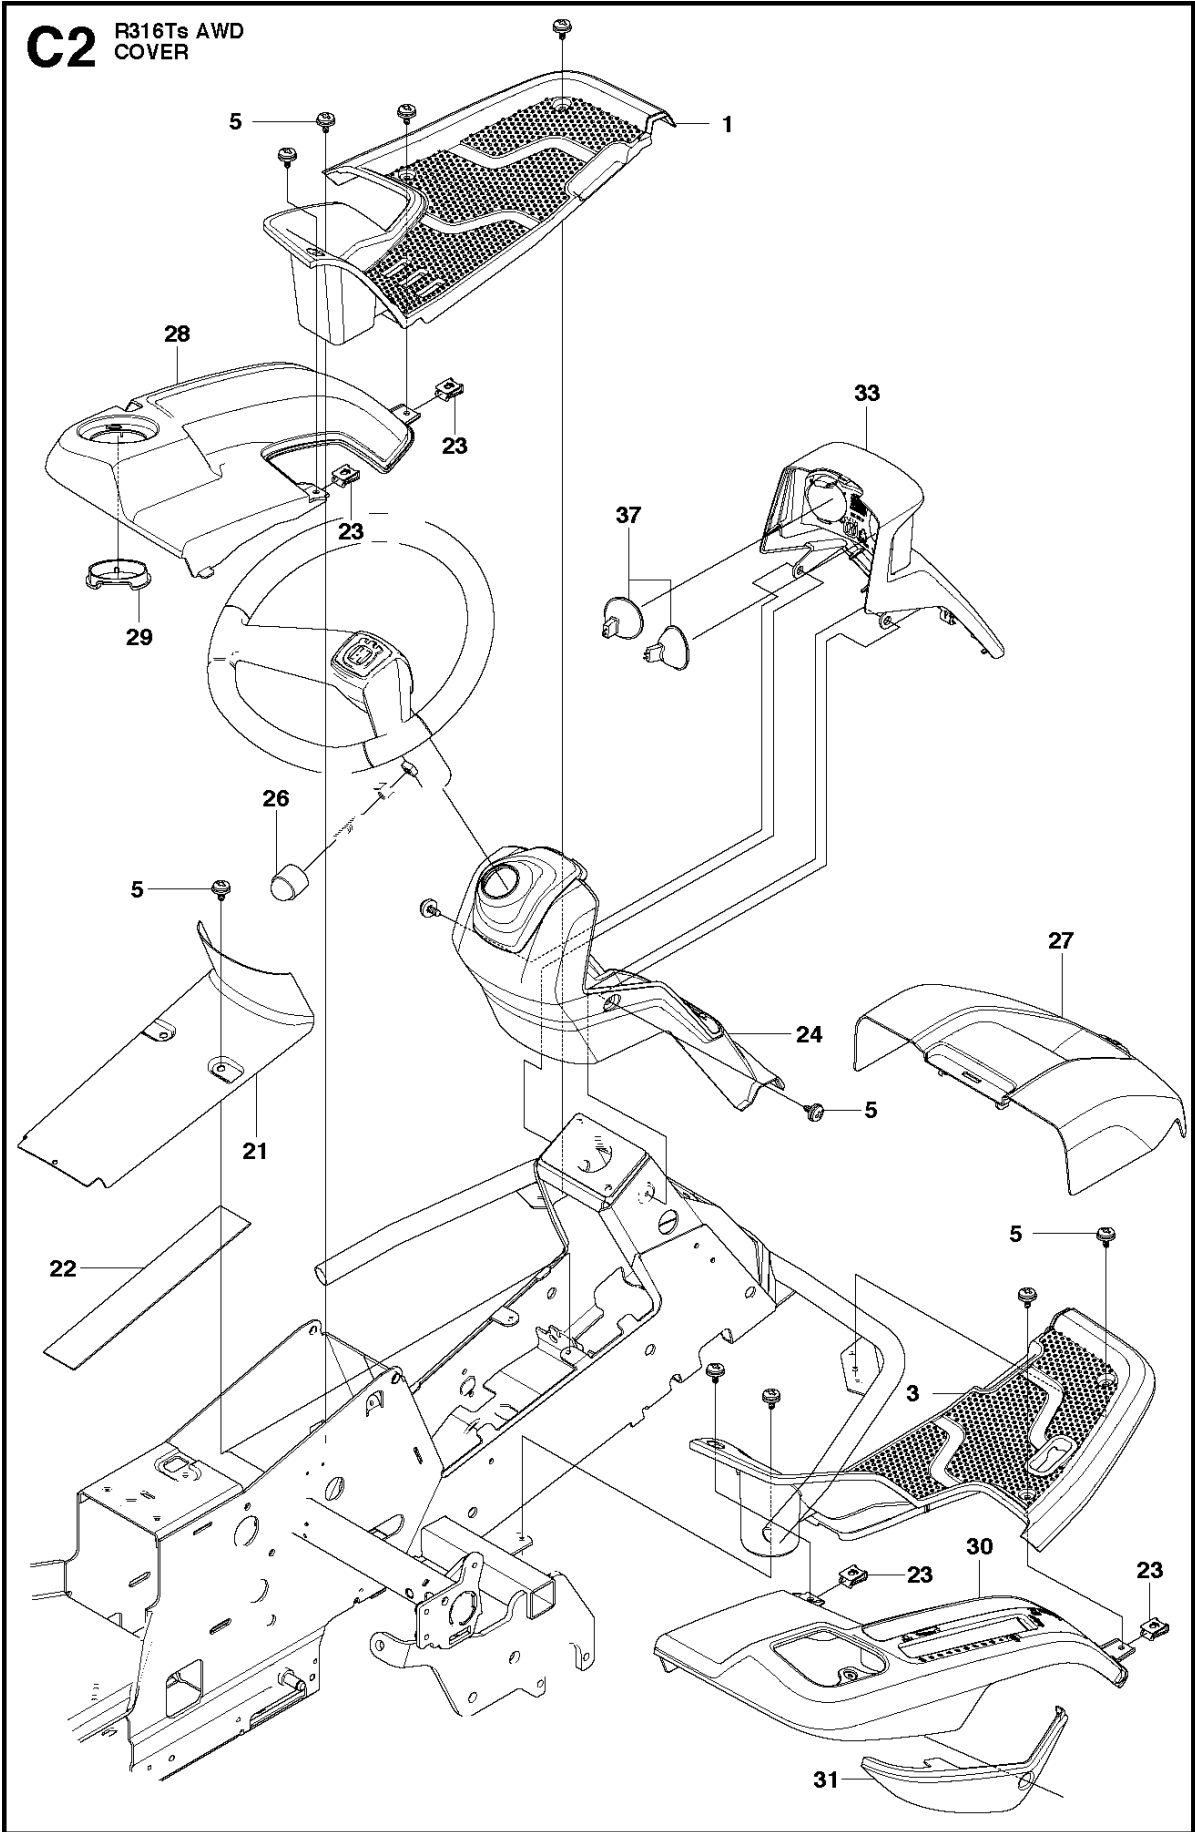

COVER

R316 Ts AWD, 967291801, 2015

Ref	Part No	Description	Remark	QTY KIT
1	577 72 93-01	FOOT PLATE		1
3	577 72 94-01	FOOT PLATE		1
5	544 40 05-01	SCREW		14
21	544 23 92-01	COVER		1
22	544 42 75-01	MAT		1
23	535 42 91-01	SPRING NUT		4
24	577 70 41-01	COVER		1
26	544 43 32-01	PROTECTIVE COVER		1
27	525 56 24-01	UNIT COVER		1
28	577 72 95-01	FENDER		1
29	577 76 45-01	LOCKING NUT		1
30	577 72 96-01	FENDER		1
31	577 73 75-01	CONTROL COVER		1
33	577 70 04-01	COVER		1
37	535 44 68-01	LAMP		2