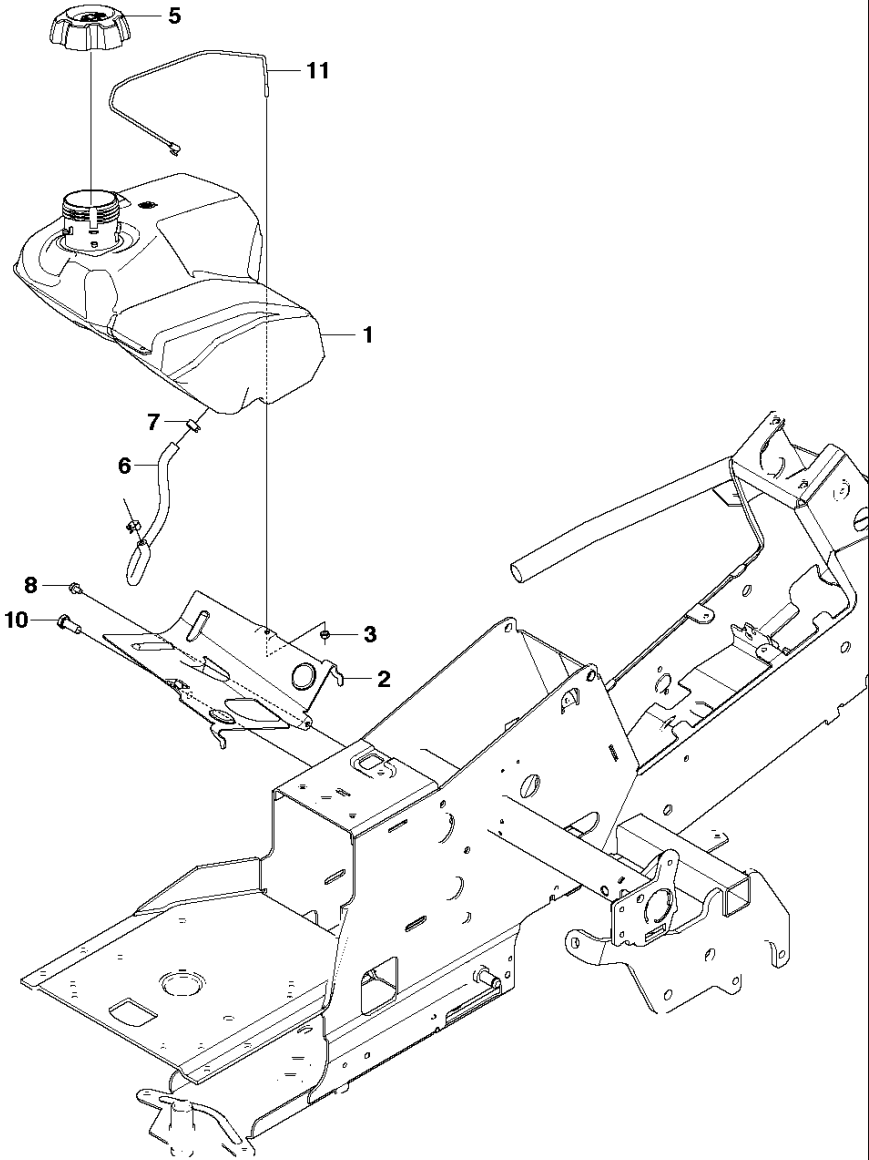

B R316Ts AWD
FUEL SYSTEM

FUEL SYSTEM

R316 Ts AWD, 967291801, 2015

Ref	Part No	Description	Remark	QTY KIT
1	577 91 50-01	FUEL TANK		1
2	578 05 38-01	BRACKET		1
3	732 21 16-01	NUT		1
5	532 43 96-45	HUB CAP		1
6	504 80 00-10	FUEL HOSE		1
7	535 46 97-01	HOSE BRACE		2
8	725 23 64-61	SCREW EHHFT		1
10	725 24 93-71	SCREW EHHM		1
11	578 26 15-01	WIRE		1