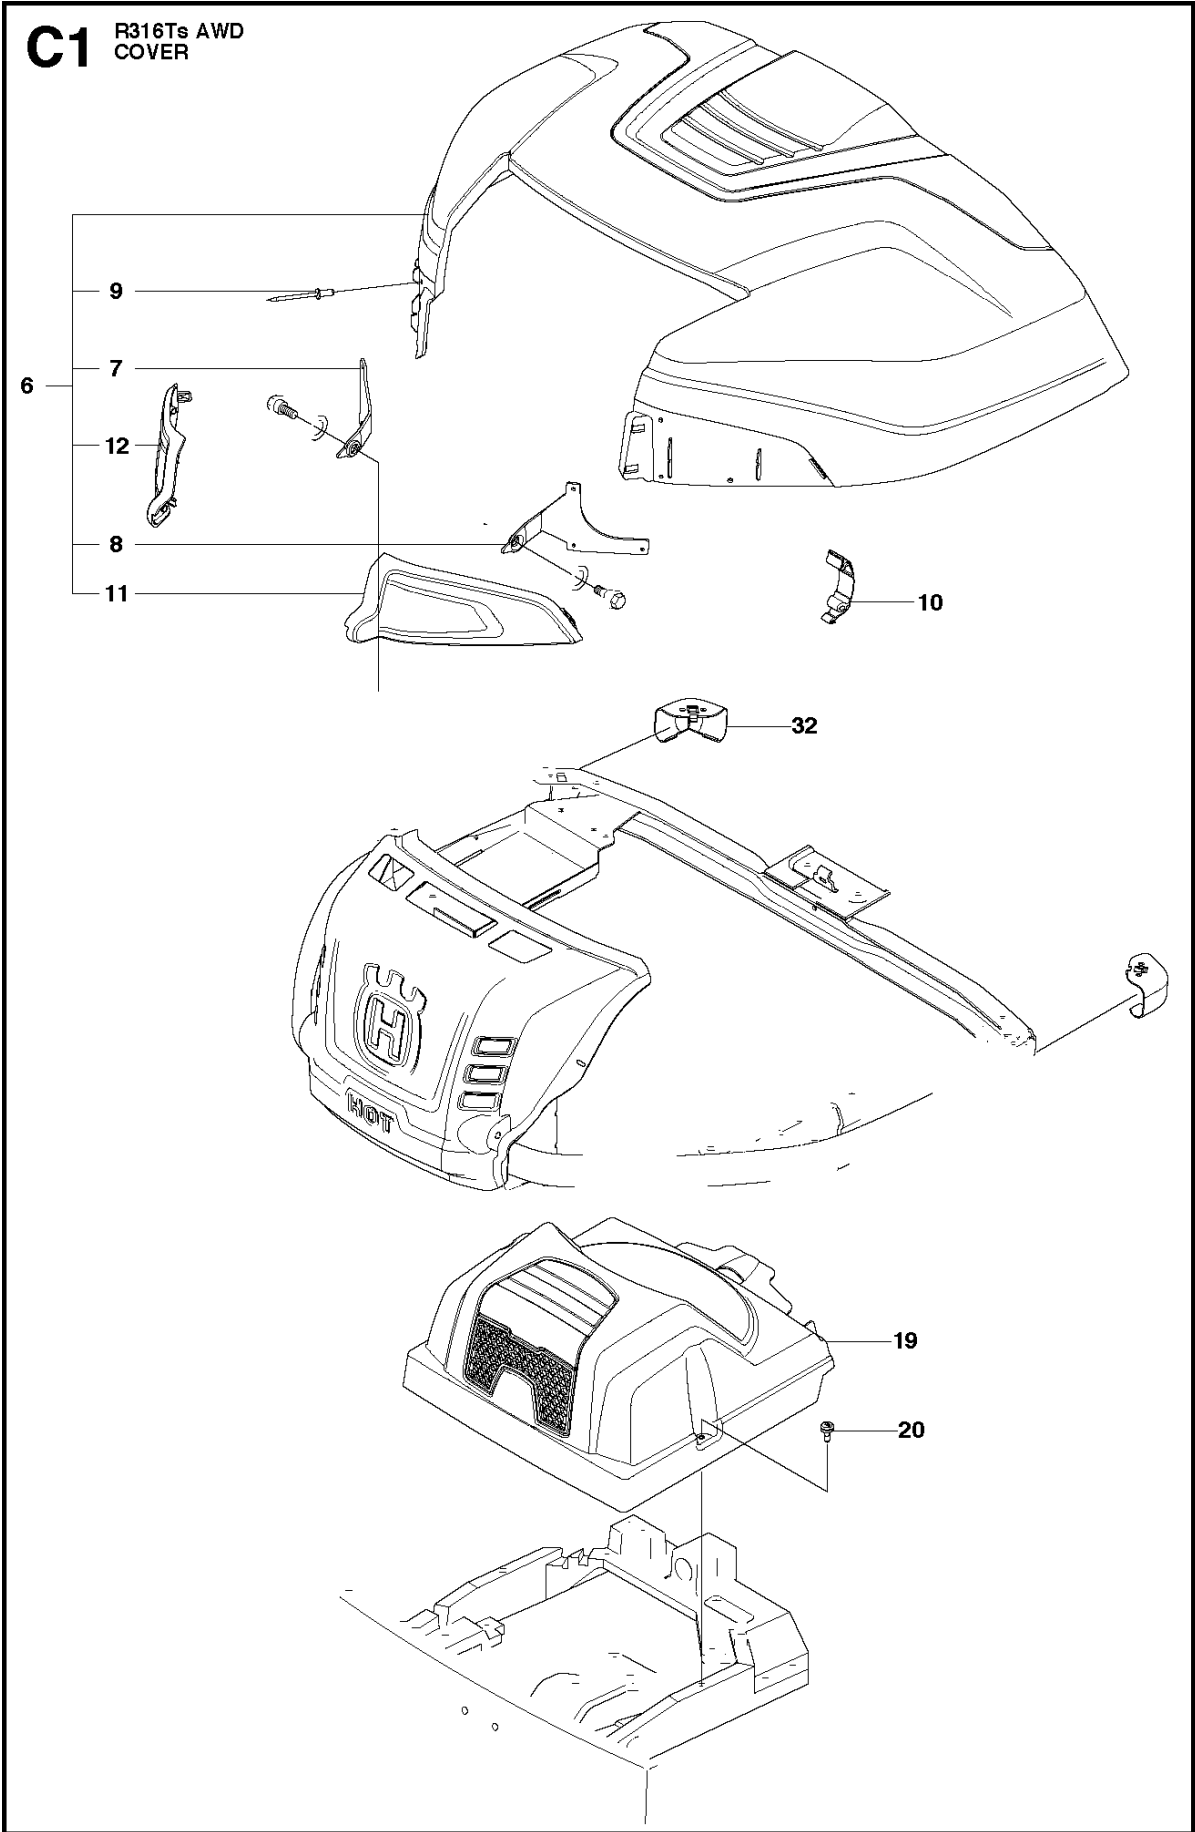

COVER

R316 Ts AWD, 967291801, 2015

Ref	Part No	Description	Remark	QTY	KIT
6	577 61 47-02	ENGINE HOOD ASSY		1	
7	578 11 37-01	HINGE		1	6
8	578 11 37-02	HINGE		1	6
9	722 79 54-02	RIVET		6	6
10	503 89 47-03	SNAP		1	
11	577 61 26-02	COVER		1	6
12	577 61 26-01	COVER		1	6
19	578 26 12-04	TRANSMISSION COVER		1	
20	574 85 62-01	SCREW		2	
32	577 90 33-01	PLUG		2