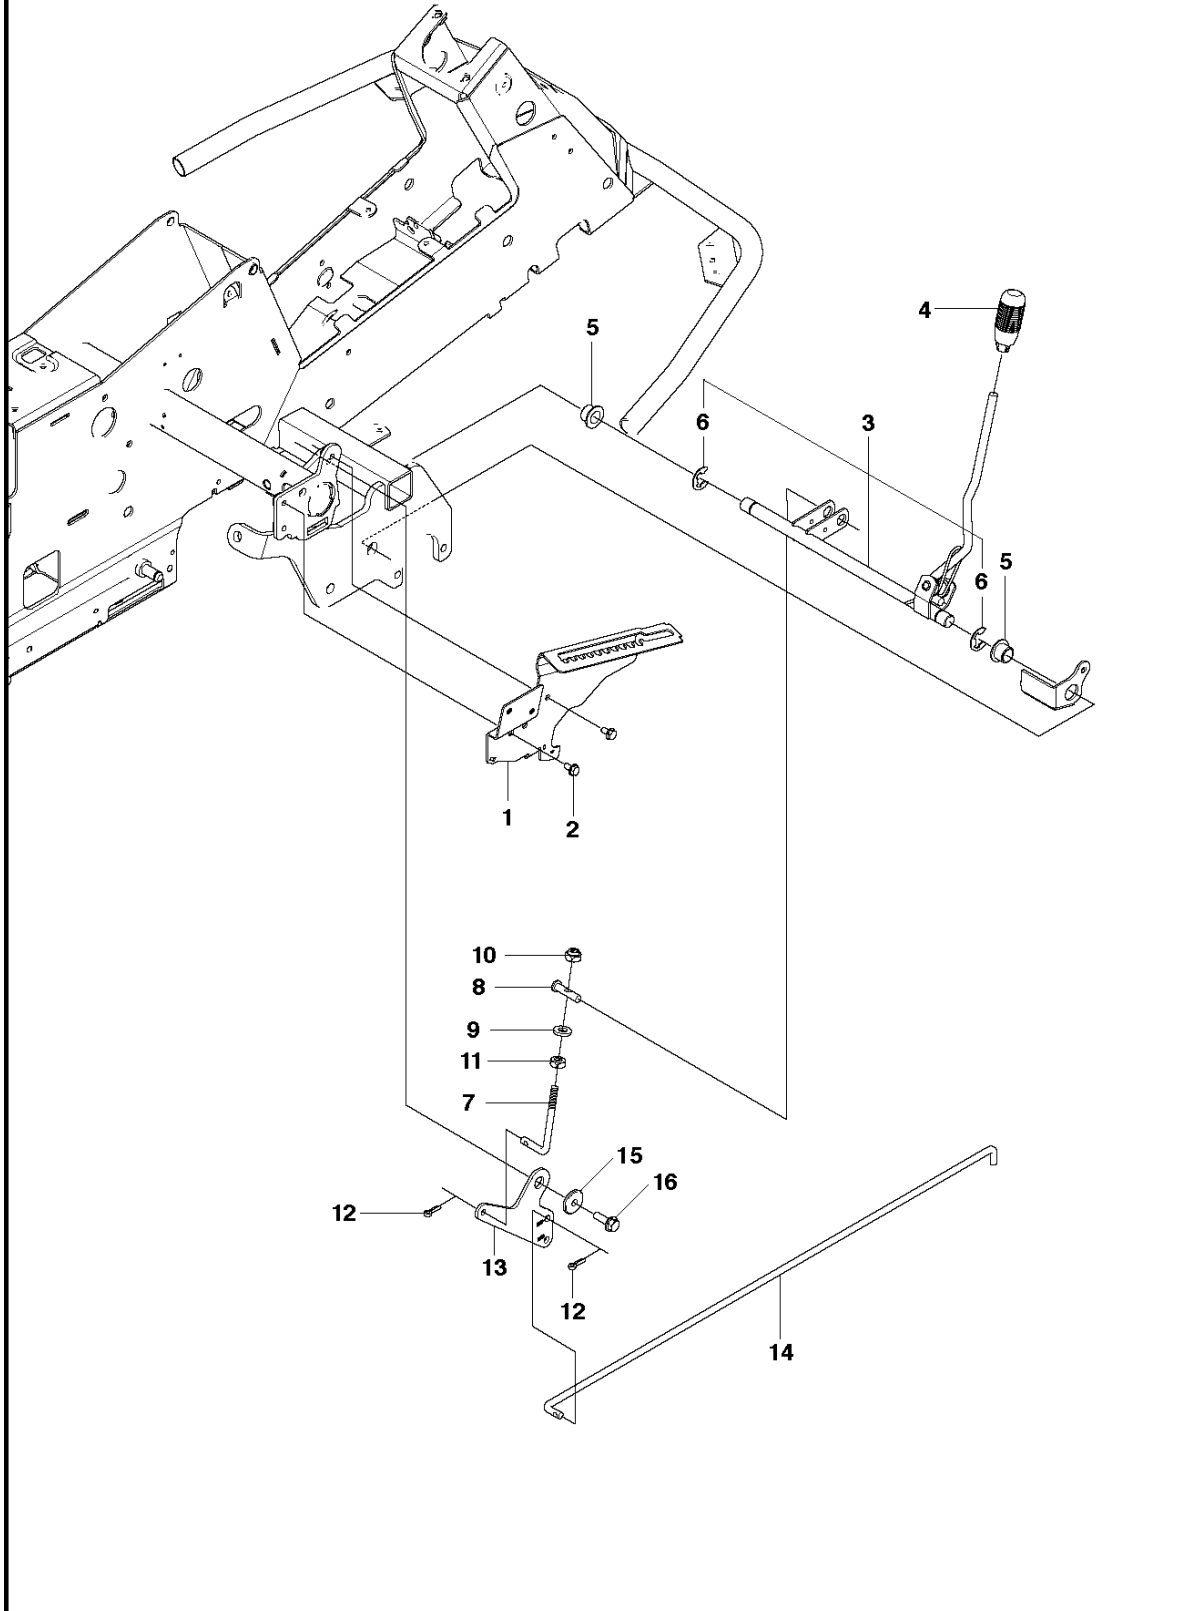

D R316Ts AWD
HEIGHT ADJUSTMENT

HEIGHT ADJUSTMENT

R316 Ts AWD, 967291801, 2015

Ref	Part No	Description	Remark	QTY KIT
1	578 00 13-02	BRACKET		1
2	506 57 01-03	SCREW EHHFM		2
3	577 99 99-01	ADJUSTER		1
4	506 54 20-01	HANDLE		1
5	506 55 43-01	BEARING		2
6	735 31 22-20	E-CLIP		2
7	506 90 82-01	HEIGHT ROD		1
8	506 78 46-01	PEN		1
9	734 11 72-01	WASHER		1
10	732 21 18-01	LOCK NUT		1
11	731 23 18-01	HEXAGON NUT		1
12	721 61 83-01	SPLIT PIN		2
13	578 04 07-01	LINK		1
14	523 11 45-01	CONNECTION ROD		1
15	506 91 87-02	WASHER		1
16	506 57 01-05	SCREW EHHFM		1