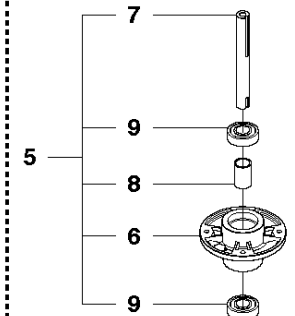

B2 CUTTING DECK C 103

73 **Combi 103**

103CM CUTTING DECK

R316 Ts AWD, 967291801, 2015

Ref	Part No	Description	Remark	QTY	KIT
1	574 21 08-01	CUTTING DECK		1	
2	506 91 62-01	BLIND RIVET NUT		3	
3	544 44 92-01	PLUG		1	
4	506 57 01-04	SCREW EHHFM		3	
5	576 38 41-01	BLADE HOUSING ASSY		2	
6	576 38 42-01	BEARING HOUSING		1	5
7	576 38 43-01	SHAFT		1	5
8	576 38 44-01	SPACING SLEEVE		1	5
9	738 23 04-34	BALL BEARING		2	5
10	576 38 41-02	BLADE HOUSING ASSY		1	
11	576 38 42-01	BEARING HOUSING		1	10
12	576 38 43-02	SHAFT		1	10
13	576 38 44-01	SPACING SLEEVE		1	10
14	738 23 04-34	BALL BEARING		2	10
15	535 42 38-01	SCREW RSQM		12	
16	734 11 64-01	WASHER		14	
17	732 21 18-01	LOCK NUT		12	
18	506 92 21-01	PULLEY		3	
19	506 53 35-01	PARALLEL KEY		7	
20	544 06 80-02	SPACING SLEEVE		1	
21	734 11 74-41	WASHER		3	
22	544 11 41-01	SCREW EHHM		3	
23	535 50 42-02	BLADE BRACKET		3	
24	504 18 82-01	RIDE ON BLADE		3	
25	506 79 23-01	KNIFE PLATE		3	
26	544 11 41-01	SCREW EHHM		3	
27	506 54 07-01	BELT TENSIONER ASSY	Small bushing	1	
27	586 96 66-01	BELT TENSIONER ASSY	Large bushing	1	
28	506 51 95-01	SPÄNNARM KPL.	Small bushing	1	27
28	585 35 99-01	ARM	Large bushing	1	27
29	506 53 27-01	PULLEY		1	27
30	734 11 64-41	WASHER		1	27
31	506 55 83-02	SCREW EHHFT	Small bushing	1	27
31	586 32 04-01	SCREW	Large bushing	1	27
32	506 91 87-02	WASHER	Small bushing	1	
32	586 49 67-01	WASHER	Large bushing	1	
33	725 24 51-71	SCREW EHHM	Small bushing	1	
33	725 64 53-01	SCREW IHCSFM	Large bushing	1	
34	732 21 18-01	LOCK NUT		1	
35	506 53 31-01	SPRING		1	
36	506 76 85-01	BELT		1	
37	544 09 61-01	BELT COVER		1	
38	544 40 05-01	SCREW		2	
72	506 78 97-01	LABEL		1	
73	544 23 81-03	LABEL		2	
74	506 92 90-01	LABEL		1	
76	574 51 00-01	DECAL		2	
77	506 77 86-01	PULLEY		1