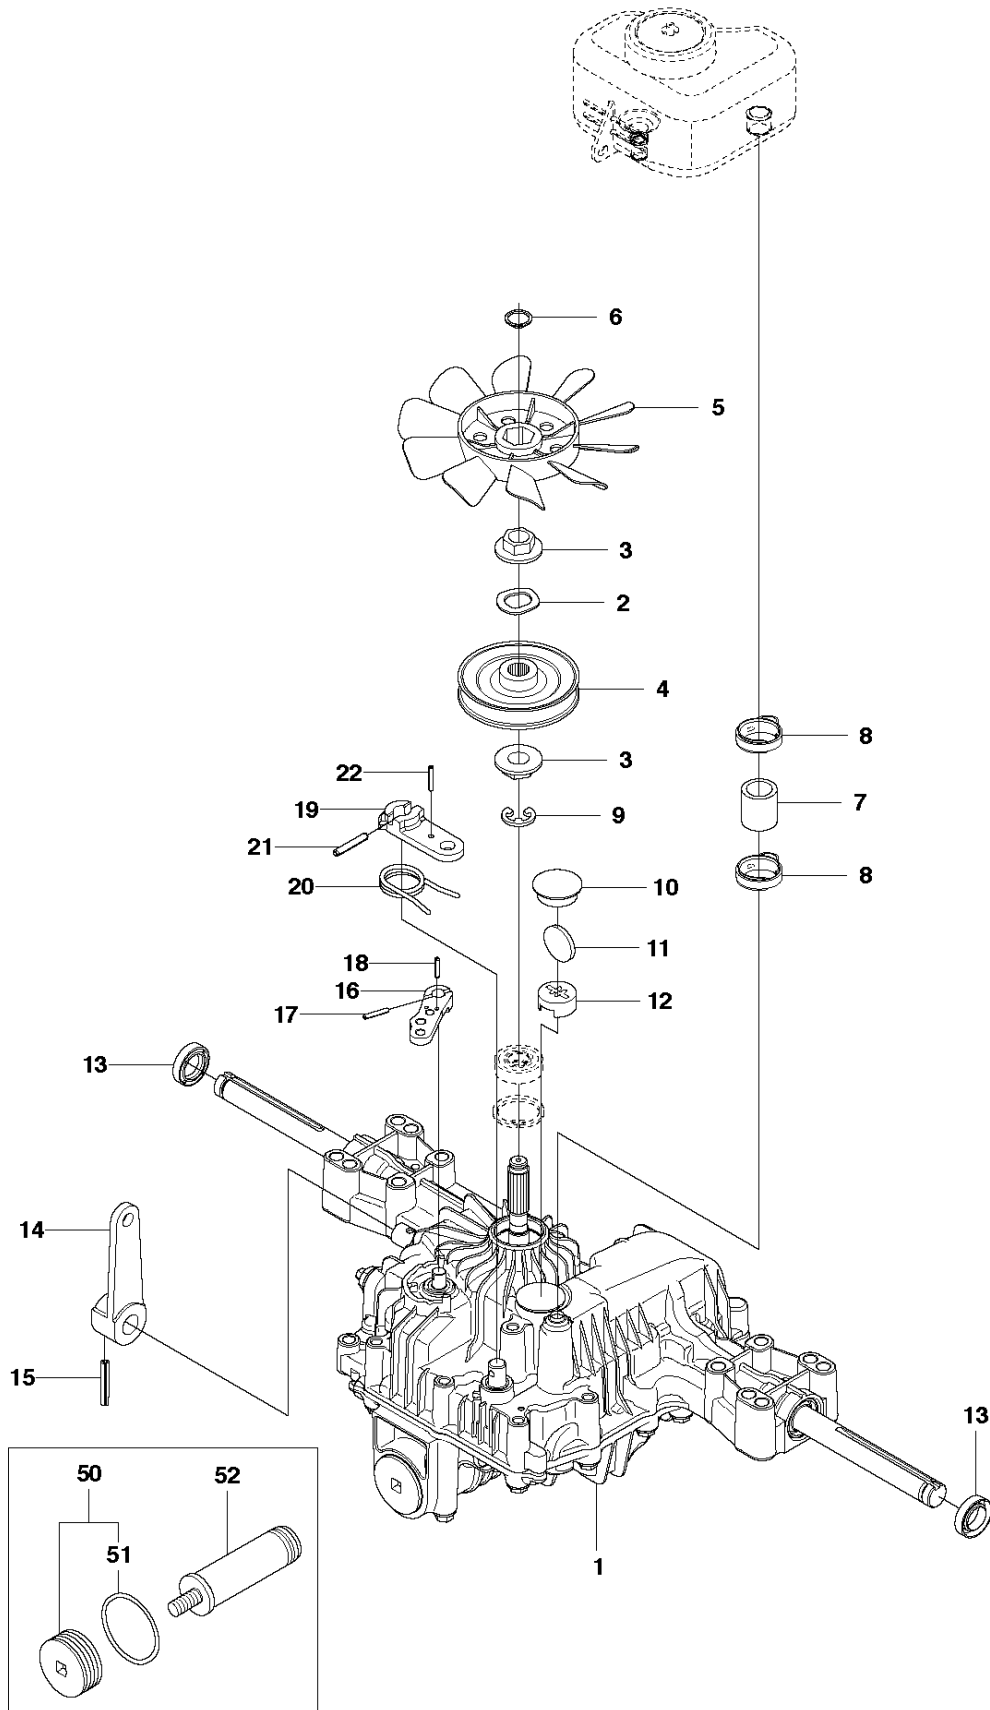

K574

TRANSMISSION

R316 Ts AWD, 967291801, 2015

Ref	Part No	Description	Remark	QTY	KIT
1	502 63 32-01	TRANSMISSION		1	
2	506 98 65-01	SPRING WASHER		1	
3	506 98 66-01	DISTANCE		2	
4	502 45 19-01	PULLEY		1	
5	506 98 68-01	FAN		1	
6	735 31 15-00	CIRCLIP		1	
7	502 45 16-01	TUBE		1	
8	506 98 70-01	HOSE CLAMP		2	
9	535 40 28-07	CLIP		1	1
10	535 40 28-32	PLUG		1	1
11	535 40 28-29	MAGNET		1	1
12	502 45 20-01	MAGNET HOLDER		1	1
13	535 40 28-37	SEALING		2	1
14	502 45 32-01	CONTROL LEVER		1	1
15	535 40 28-09	PIN RETAINING SCREW		1	1
16	535 40 28-17	LEVER		1	1
17	535 40 28-16	PIN RETAINING SCREW		1	1
18	535 40 28-33	PIN RETAINING SCREW		1	1
19	535 40 28-38	LEVER		1	1
20	535 40 28-39	RETURN SPRING		1	1
21	535 40 28-40	PIN RETAINING SCREW		1	1
22	535 40 28-41	PIN RETAINING SCREW		1	1
50	574 51 51-01	KIT		1	
51	574 51 52-01	O-RING		1	50
52	535 40 28-19	FILTER		1