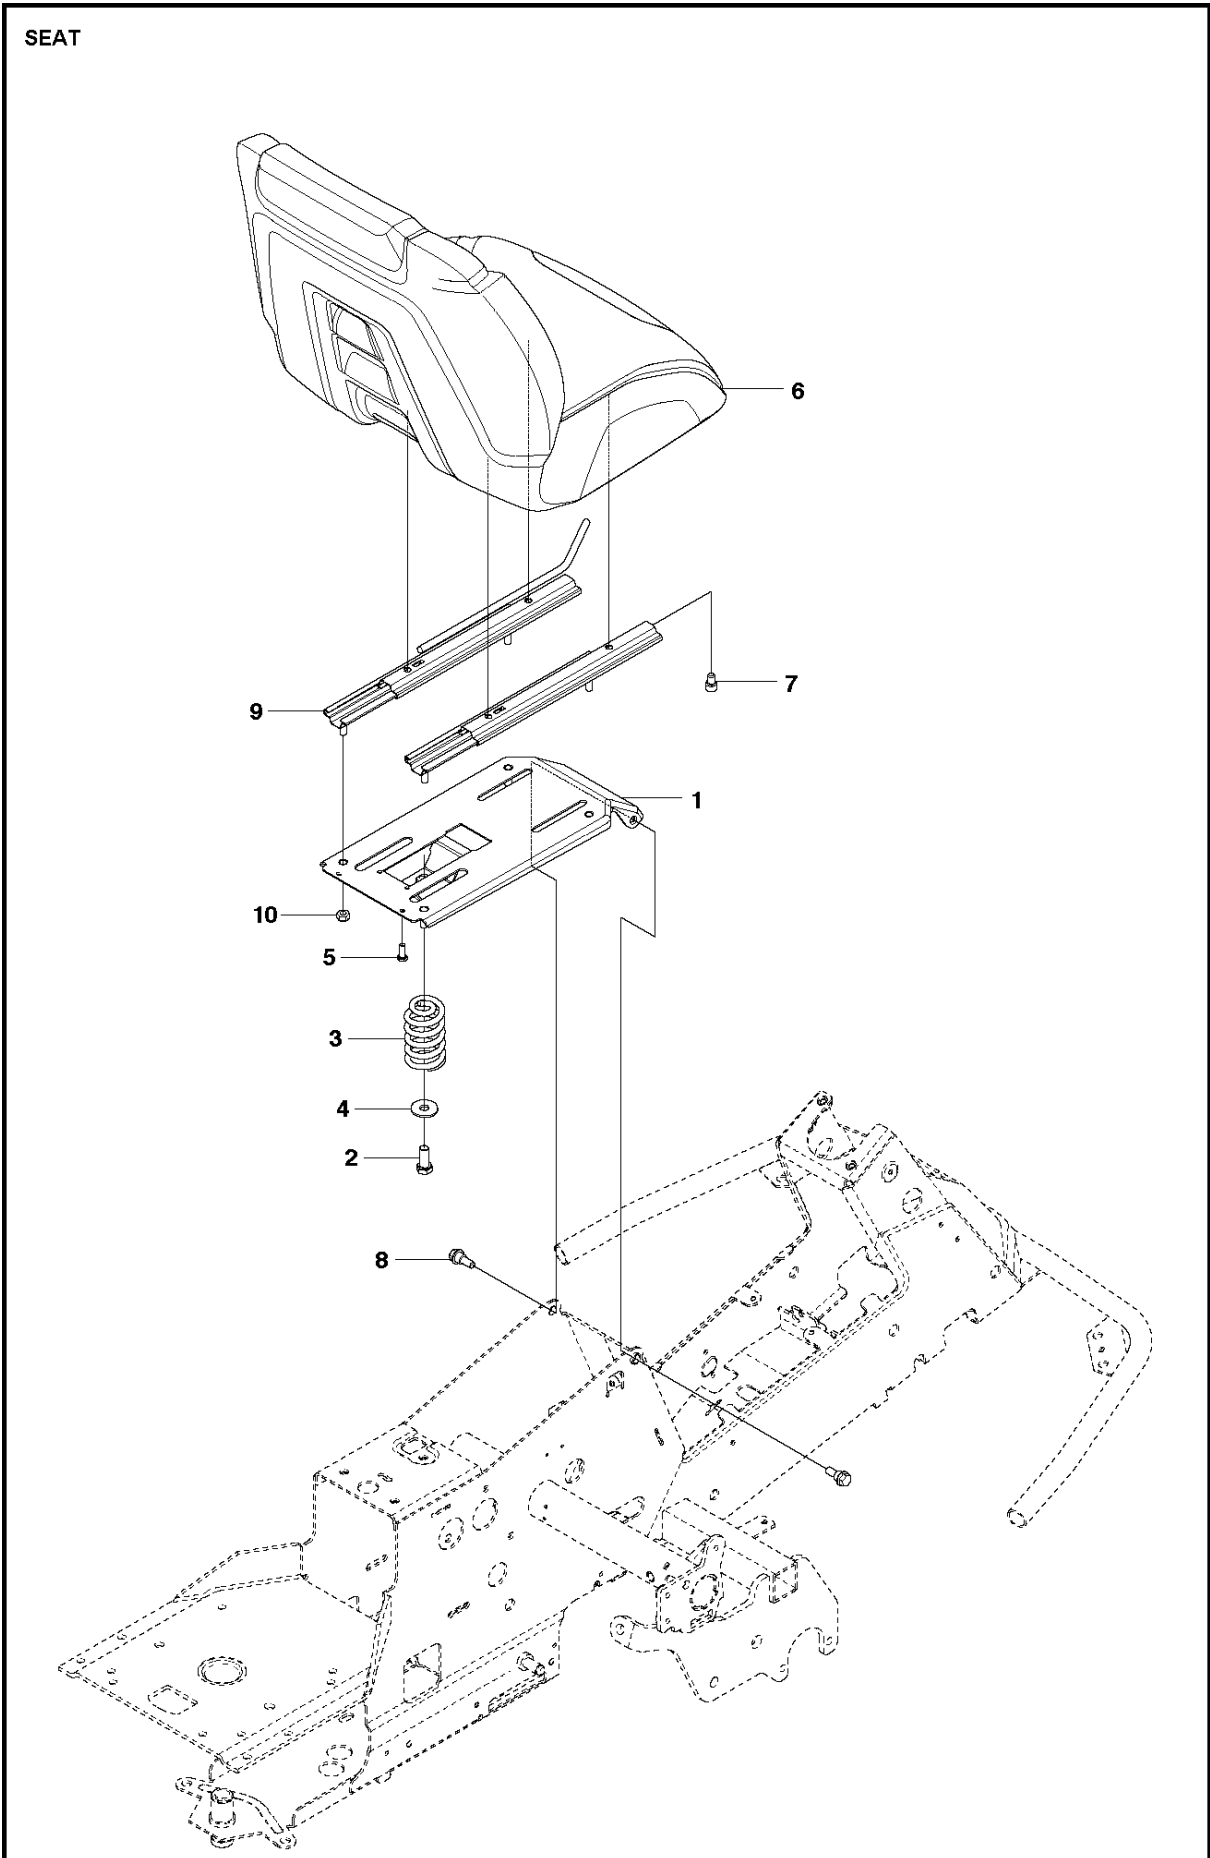

SEAT

R316 Ts AWD, 967291801, 2015

Ref	Part No	Description	Remark	QTY KIT
1	587 15 27-01	SEAT BRACKET		1
2	725 24 93-71	SCREW EHHM		1
3	506 91 53-01	COMPRESSION SPRING		1
4	734 11 74-41	WASHER		1
5	725 23 68-61	SCREW EHHFT		1
6	587 39 30-01	SEAT		1
7	725 54 47-01	SCREW IHSCM		4
8	506 59 74-01	SCREW EHHFM		2
9	587 29 04-01	SEAT ADJUSTER		2
10	732 21 18-01	LOCK NUT		4