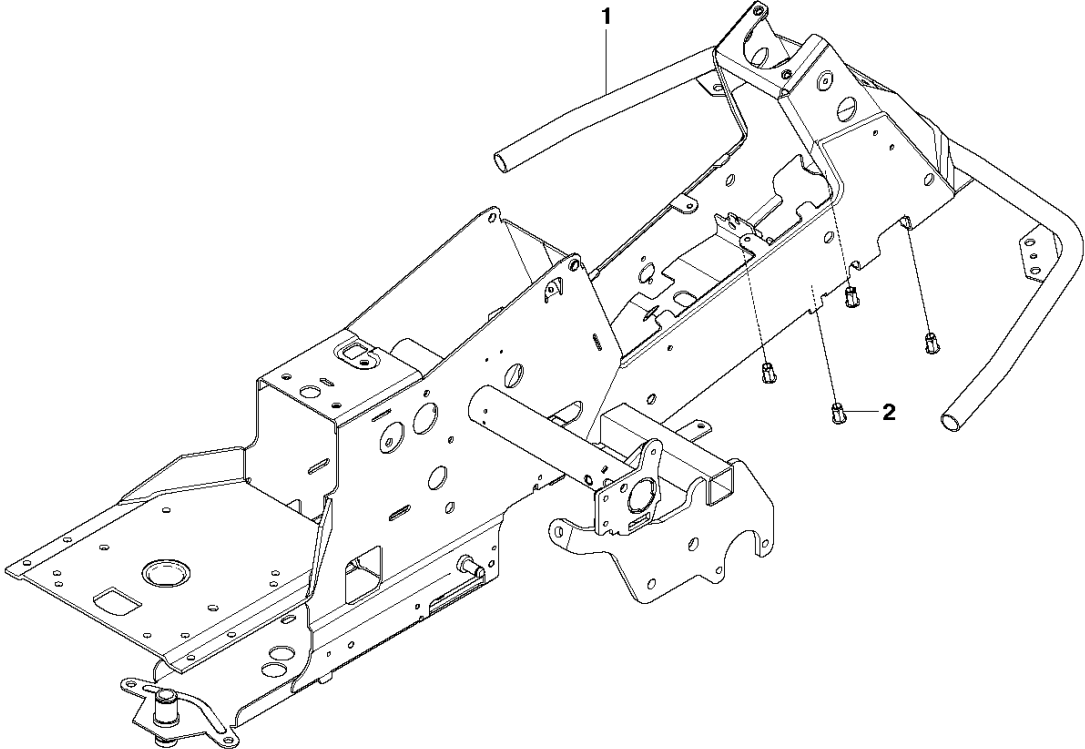

F R316Ts AWD
CHASSIS

CHASSIS / FRAME

R316 Ts AWD, 967291801, 2015

Ref	Part No	Description	Remark	QTY KIT
1	577 93 91-01	CHASSIS		1
2	506 91 62-01	BLIND RIVET NUT		4