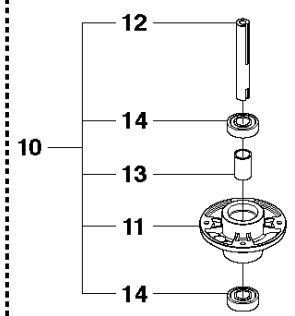

B2 CUTTING DECK C 103

73 **Combi 103**

103CM CUTTING DECK

R316 Ts AWD, 967291801, 2015

Ref	Part No	Description	Remark	QTY	KIT
1	574 21 08-01	CUTTING DECK		1	
2	506 91 62-01	BLIND RIVET NUT		3	
3	544 44 92-01	PLUG		1	
4	506 57 01-04	SCREW EHHFM		3	
5	576 38 41-01	BLADE HOUSING ASSY		2	
6	576 38 42-01	BEARING HOUSING		1	5
7	576 38 43-01	SHAFT		1	5
8	576 38 44-01	SPACING SLEEVE		1	5
9	738 23 04-34	BALL BEARING		2	5
10	576 38 41-02	BLADE HOUSING ASSY		1	
11	576 38 42-01	BEARING HOUSING		1	10
12	576 38 43-02	SHAFT		1	10
13	576 38 44-01	SPACING SLEEVE		1	10
14	738 23 04-34	BALL BEARING		2	10
15	535 42 38-01	SCREW RSQM		12	
16	734 11 64-01	WASHER		14	
17	732 21 18-01	LOCK NUT		12	
18	506 92 21-01	PULLEY		3	
19	506 53 35-01	PARALLEL KEY		7	
20	544 06 80-02	SPACING SLEEVE		1	
21	734 11 74-41	WASHER		3	
22	544 11 41-01	SCREW EHHM		3	
23	535 50 42-02	BLADE BRACKET		3	
24	504 18 82-01	RIDE ON BLADE		3	
25	506 79 23-01	KNIFE PLATE		3	
26	544 11 41-01	SCREW EHHM		3	
27	506 54 07-01	BELT TENSIONER ASSY	Small bushing	1	
27	586 96 66-01	BELT TENSIONER ASSY	Large bushing	1	
28	506 51 95-01	SPÄNNARM KPL.	Small bushing	1	27
28	585 35 99-01	ARM	Large bushing	1	27
29	506 53 27-01	PULLEY		1	27
30	734 11 64-41	WASHER		1	27
31	506 55 83-02	SCREW EHHFT	Small bushing	1	27
31	586 32 04-01	SCREW	Large bushing	1	27
32	506 91 87-02	WASHER	Small bushing	1	
32	586 49 67-01	WASHER	Large bushing	1	
33	725 24 51-71	SCREW EHHM	Small bushing	1	
33	725 64 53-01	SCREW IHCSFM	Large bushing	1	
34	732 21 18-01	LOCK NUT		1	
35	506 53 31-01	SPRING		1	
36	506 76 85-01	BELT		1	
37	544 09 61-01	BELT COVER		1	
38	544 40 05-01	SCREW		2	
72	506 78 97-01	LABEL		1	
73	544 23 81-03	LABEL		2	
74	506 92 90-01	LABEL		1	
76	574 51 00-01	DECAL		2	
77	506 77 86-01	PULLEY		1