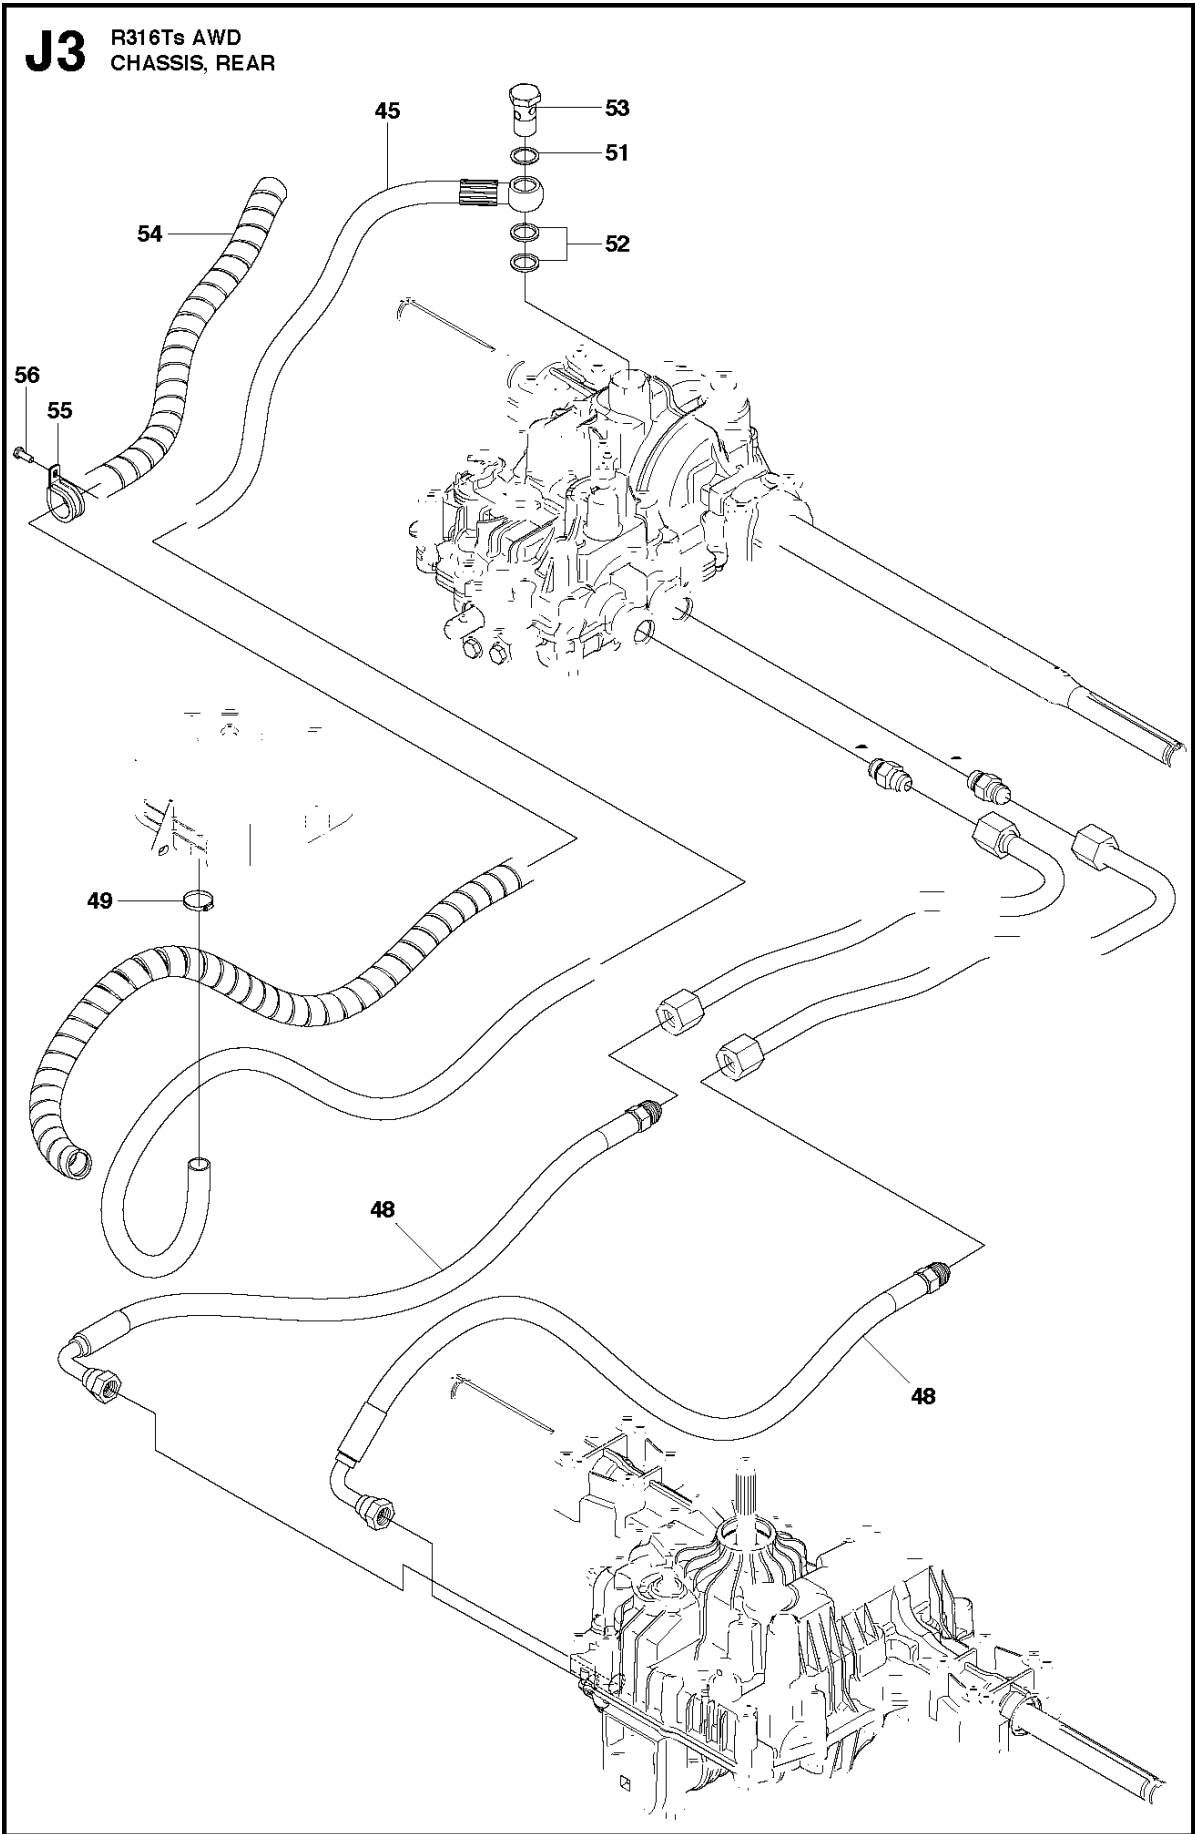

CHASSIS REAR

R316 Ts AWD, 967291801, 2015

Ref	Part No	Description	Remark	QTY KIT
45	578 29 50-03	HYDRAULIC HOSE		1
48	544 45 64-03	HYDRAULIC HOSE		2
49	505 13 11-01	HOSE CLAMP		1
51	544 01 00-01	GASKET		1
52	544 01 00-03	GASKET		2
53	544 02 05-01	PIPE FITTING		1
54	544 02 66-07	HOSE GUARD		1
55	574 53 12-01	HOSE CLAMP		1
56	725 23 68-61	SCREW EHHFT		1