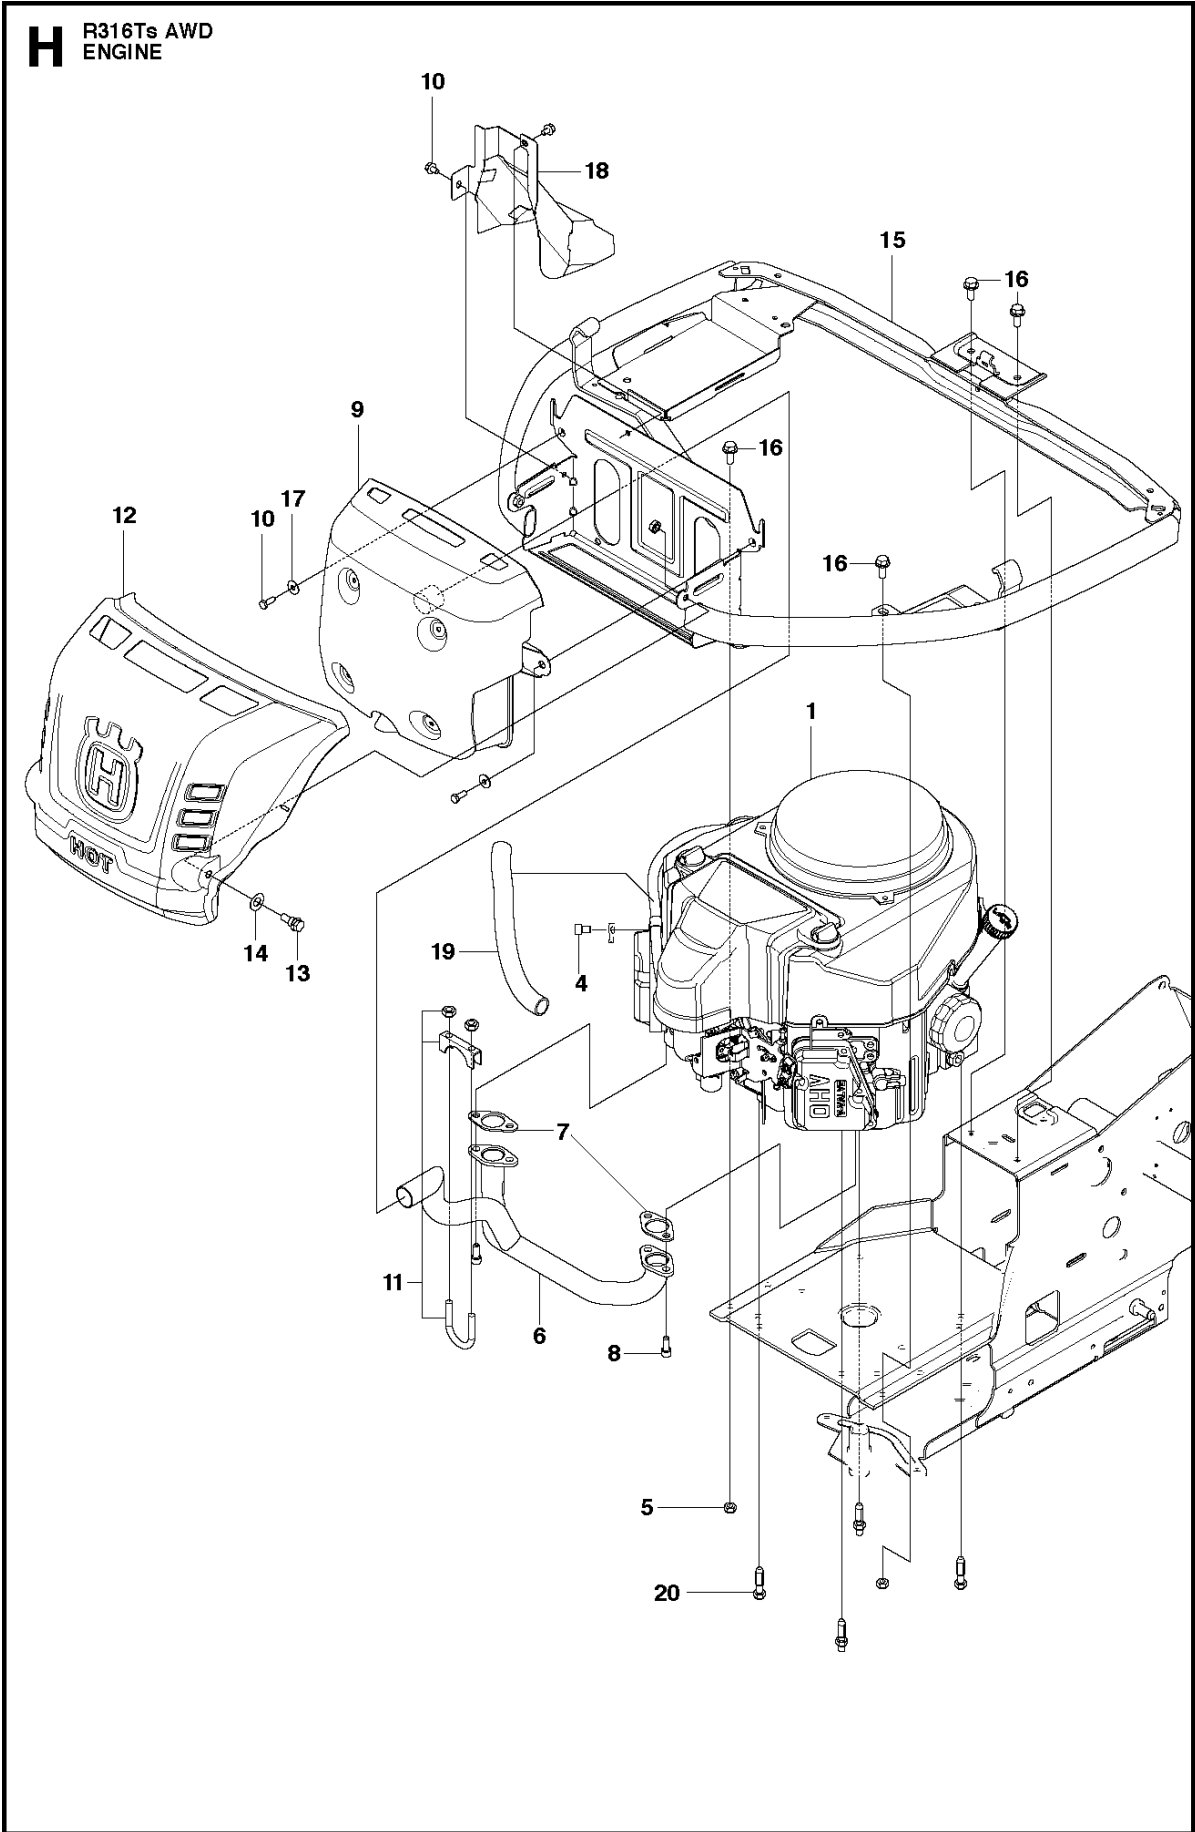

ENGINE

R316 Ts AWD, 967291801, 2015

Ref	Part No	Description	Remark	QTY KIT
1	577 82 39-01	ENGINE		1
4	725 54 47-01	SCREW IHSCM		1
5	732 21 18-01	LOCK NUT		6
6	578 11 88-01	MANIFOLD		1
7	506 91 45-01	GASKET		1
8	506 55 63-01	SCREW UNC		2
9	577 81 36-01	MUFFLER		1
10	725 23 64-61	SCREW EHHFT		4
11	506 66 84-01	CLAMP ASSY		1
12	577 81 85-02	HEAT SHIELD		1
13	506 59 74-01	SCREW EHHFM		2
14	506 83 94-01	SPRING WASHER		2
15	577 84 91-01	ENGINE FRAME		1
16	506 57 01-04	SCREW EHHFM		4
17	734 11 54-41	WASHER		2
18	579 31 49-01	HEAT DEFLECTOR		1
19	579 39 64-01	HOSE GUARD		1
20	578 20 75-01	STUD SCREW		4