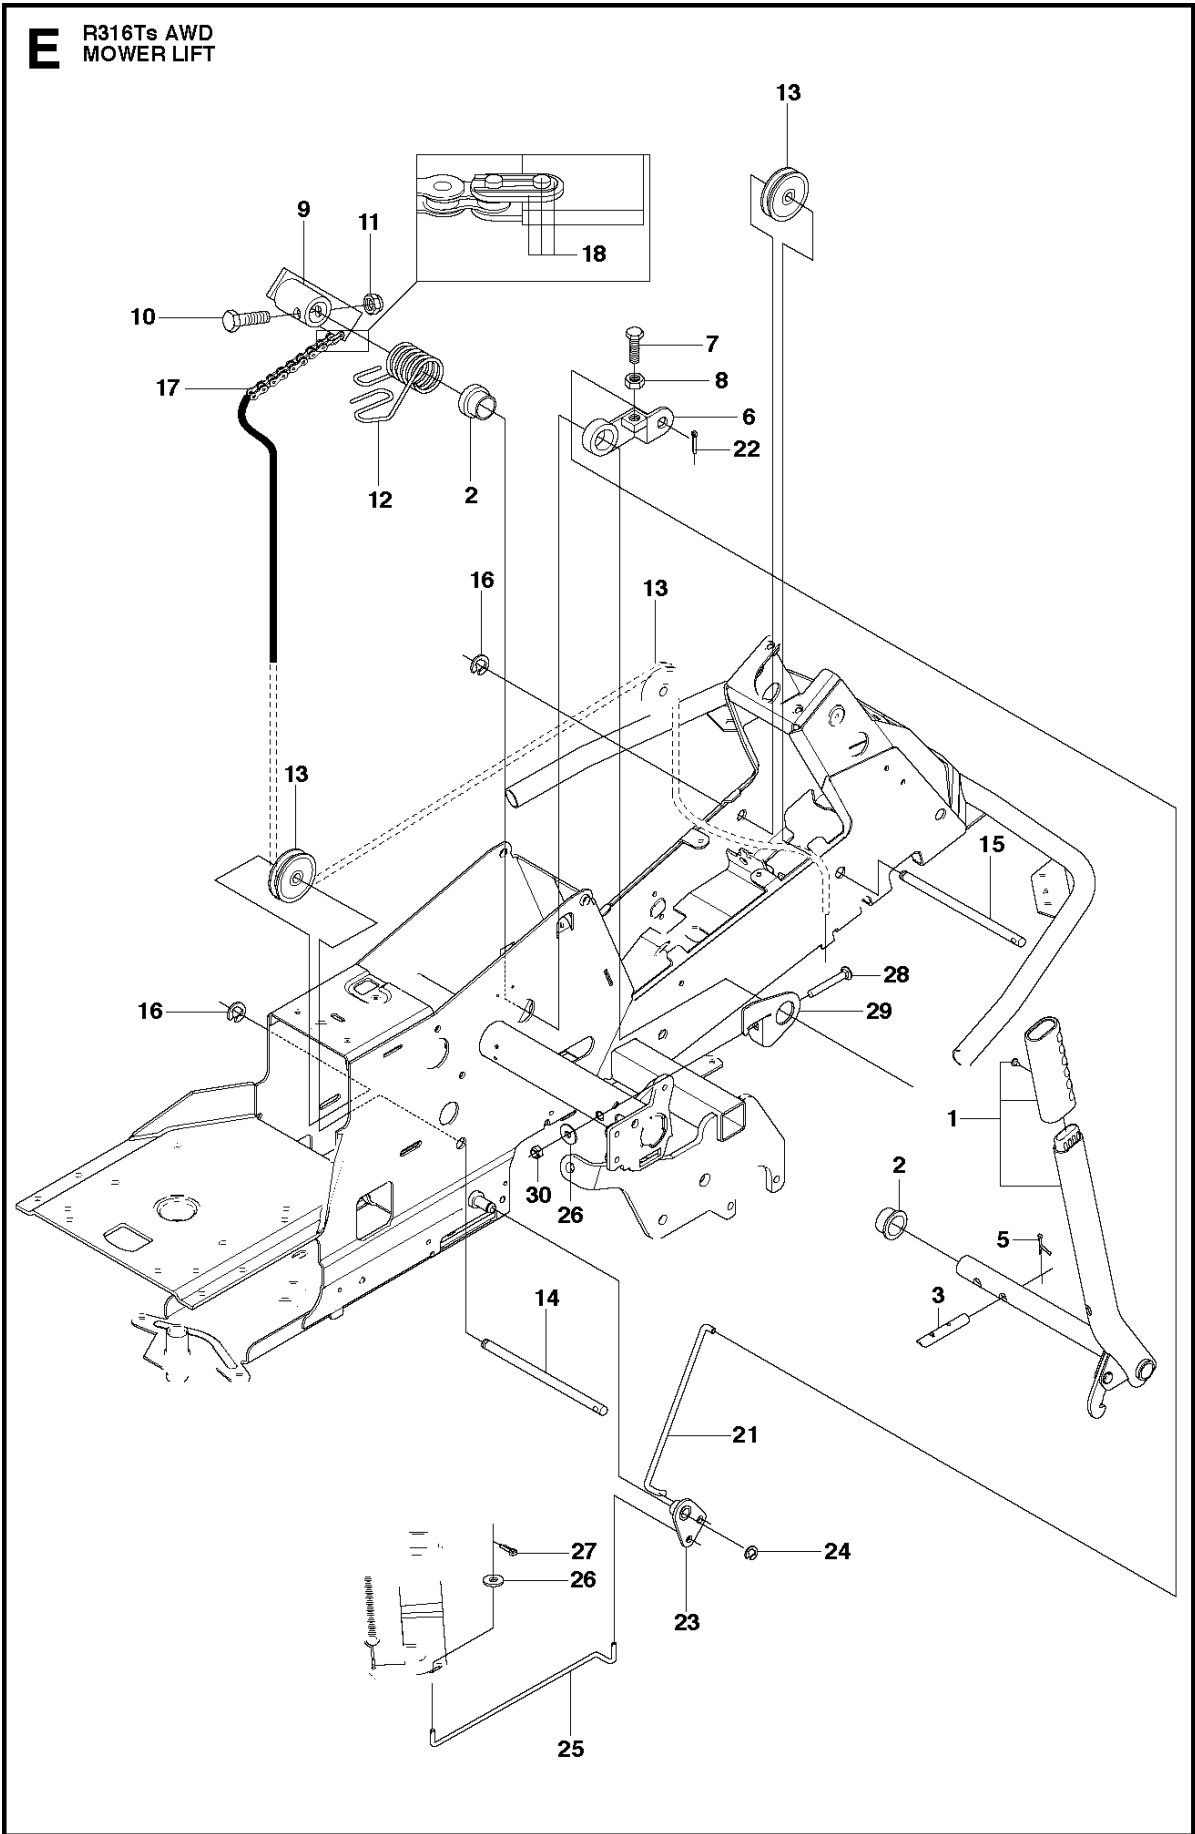

MOWER LIFT / DECK LIFT

R316 Ts AWD, 967291801, 2015

Ref	Part No	Description	Remark	QTY KIT
1	577 96 67-01	LIFTING LEVER ASSY		1
2	506 55 65-01	BEARING		2
3	525 40 66-01	PEN		1
5	721 61 83-01	SPLIT PIN		1
6	506 78 43-01	LINK ASSY		1
7	725 24 97-51	SCREW		1
8	731 23 20-51	HEXAGON NUT		1
9	544 43 36-01	LIFTING ARM		1
10	725 25 42-51	SCREW EHHM		1
11	732 25 22-01	HEXAGON LOCKING NUT		1
12	506 91 68-01	SPRING		1
13	506 90 56-01	OFFSET PULLEY		2
14	506 90 57-01	SHAFT		1
15	506 90 57-02	SHAFT		1
16	735 31 18-20	E-CLIP		2
17	506 55 46-07	CHAIN		1
18	506 55 47-01	LINKAGE		1
21	544 45 69-01	CONNECTION ROD		1
22	721 61 83-01	SPLIT PIN		1
23	544 37 86-01	LINK		1
24	735 31 14-20	E-CLIP		1
25	544 44 88-01	CONNECTION ROD		1
26	734 11 64-41	WASHER		2
27	721 61 83-01	SPLIT PIN		1
28	535 42 38-03	SCREW RSQM		1
29	577 99 95-01	SHEET		1
30	732 21 18-01	LOCK NUT		1