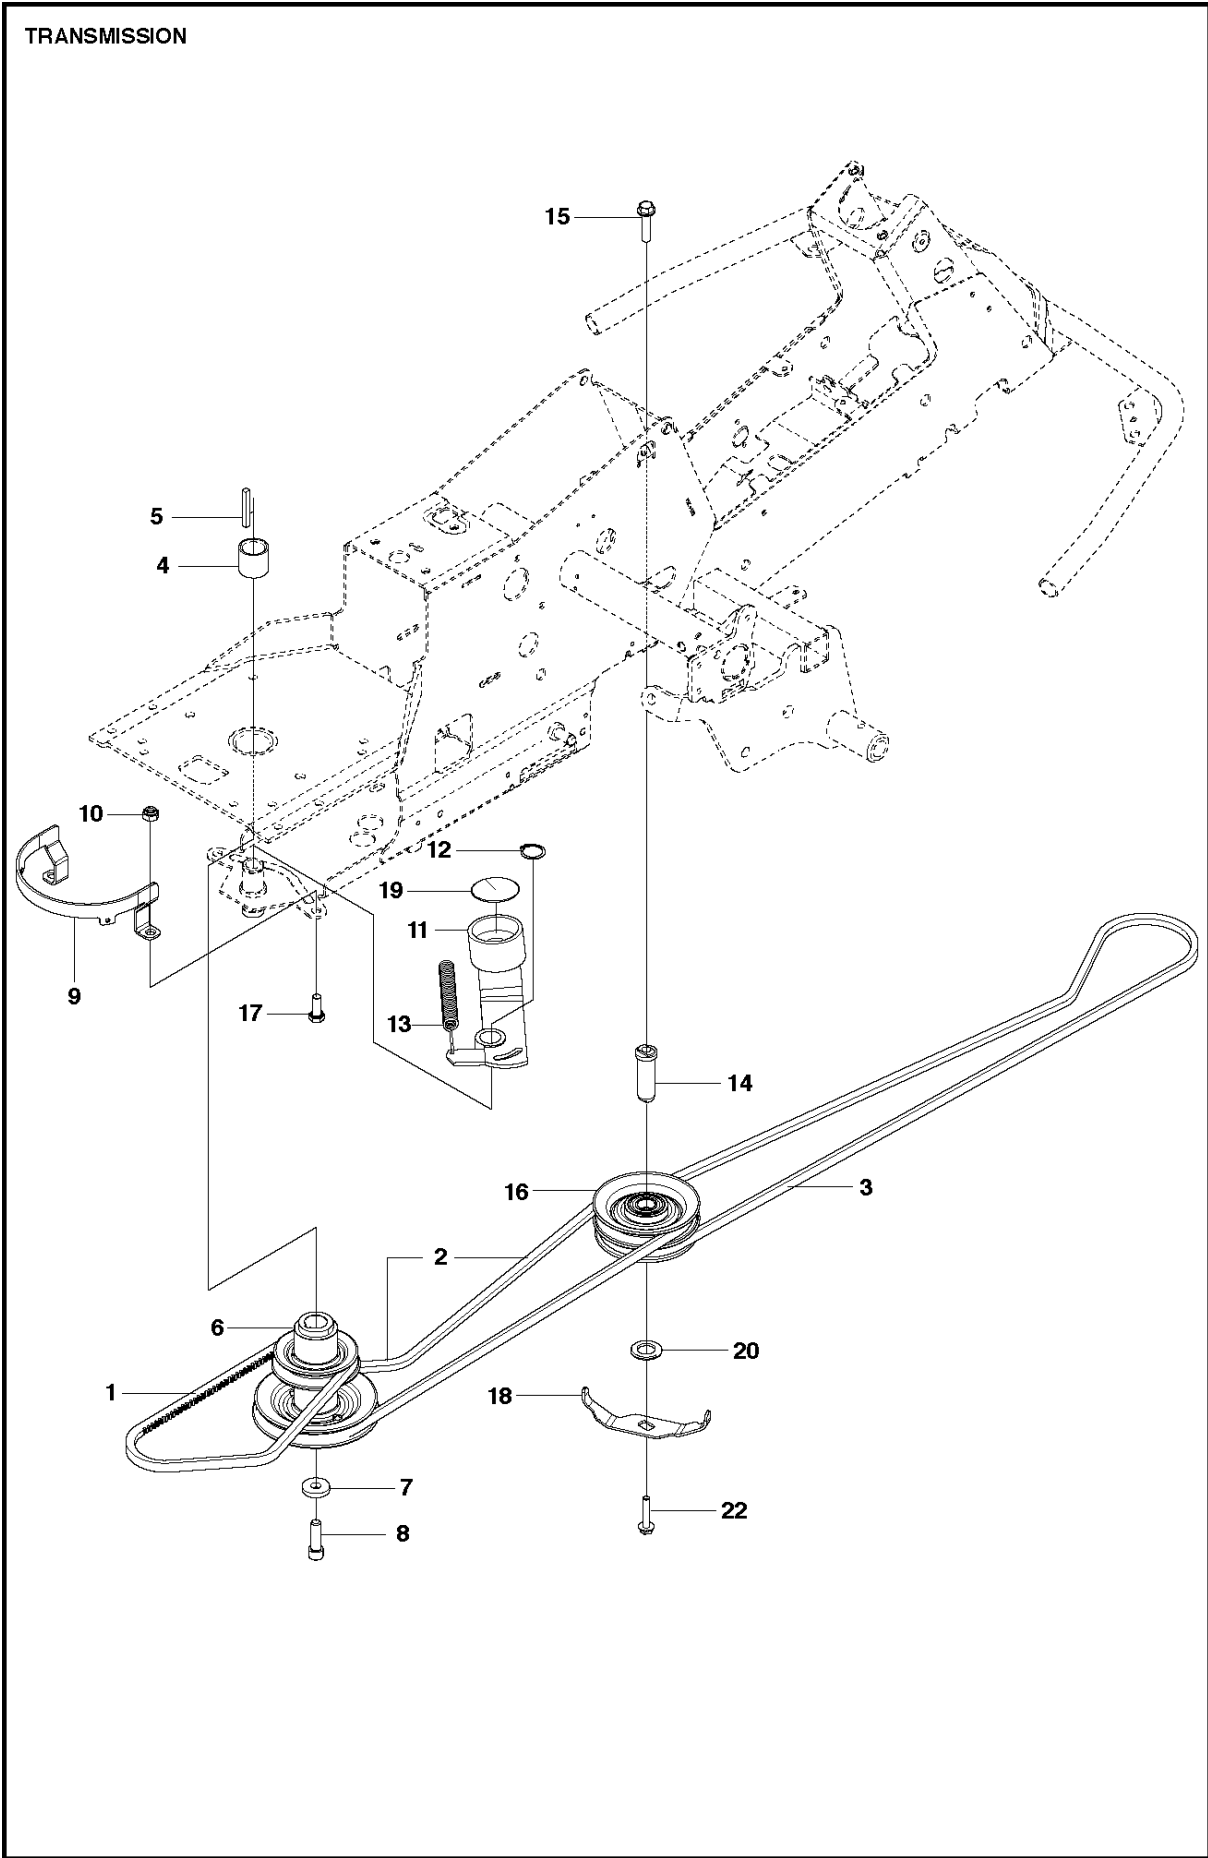

TRANSMISSION

R316 Ts AWD, 967291801, 2015

Ref	Part No	Description	Remark	QTY KIT
1	522 93 03-01	BELT		1
2	544 40 02-01	BELT		1
3	585 03 45-01	BELT		1
4	506 50 92-01	SPACING SLEEVE		1
5	506 55 59-01	WEDGE		1
6	535 48 24-01	PULLEY		1
7	506 59 75-01	WASHER		1
8	506 55 60-02	SCREW UNC		1
9	587 42 52-01	BELT GUIDE		1
10	732 21 20-51	NUT		2
11	535 48 44-01	BELT TENSIONER ASSY		1
12	735 31 26-00	CIRCLIP		1
13	506 66 56-01	SPRING		1
14	581 91 64-01	SHAFT		1
15	506 67 54-02	SCREW EHHFM		1
16	535 48 22-01	MELLANHJUL		1
17	725 24 93-71	SCREW EHHM		2
18	544 40 53-01	BELT GUIDE		1
19	535 48 50-01	SEALING		1
20	586 32 02-01	DISTANCE		1
22	586 32 04-01	SCREW		1