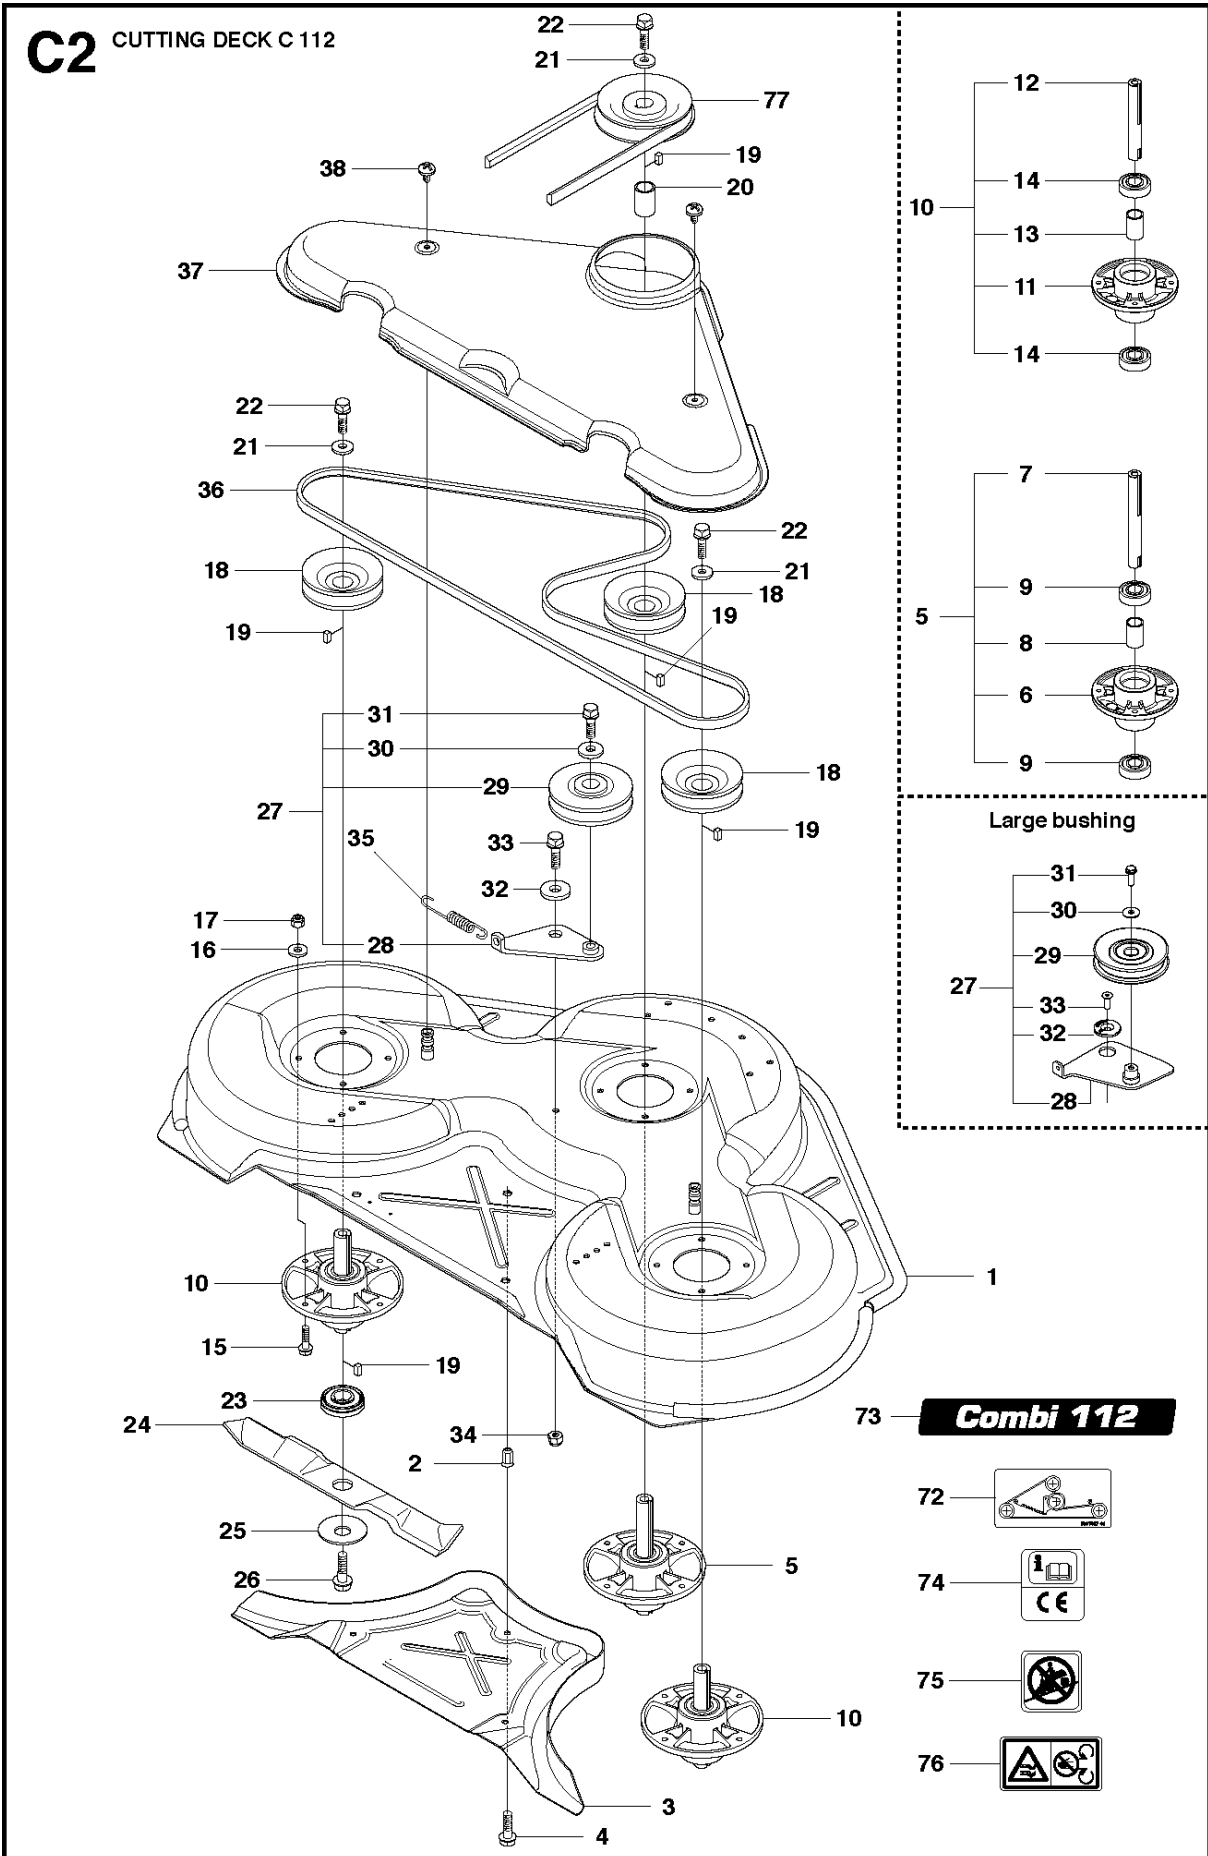

Ref	Part No	Description	Remark	QTY	KIT
1	574 20 95-01	CUTTING DECK		1	
2	506 91 62-01	BLIND RIVET NUT		3	
3	544 44 93-01	PLUG		1	
4	506 57 01-04	SCREW EHHFM		3	
5	576 38 41-01	BLADE HOUSING ASSY		1	
6	576 38 42-01	BEARING HOUSING		1	5
7	576 38 43-01	SHAFT		1	5
8	576 38 44-01	SPACING SLEEVE		1	5
9	738 23 04-34	BALL BEARING		2	5
10	576 38 41-02	BLADE HOUSING ASSY		2	
11	576 38 42-01	BEARING HOUSING		1	10
12	576 38 43-02	SHAFT		1	10
13	576 38 44-01	SPACING SLEEVE		1	10
14	738 23 04-34	BALL BEARING		2	10
15	535 42 38-01	SCREW RSQM		12	
16	734 11 64-01	WASHER		12	
17	732 21 18-01	LOCK NUT		12	
18	506 92 21-01	PULLEY		3	
19	506 53 35-01	PARALLEL KEY		7	
20	544 06 80-02	SPACING SLEEVE		1	
21	734 11 74-41	WASHER		3	
22	544 11 41-01	SCREW EHHM		3	
23	535 50 42-02	BLADE BRACKET		3	
24	544 10 28-10	RIDE ON BLADE		3	
25	506 79 23-01	KNIFE PLATE		3	
26	544 11 41-01	SCREW EHHM		3	
27	506 54 07-01	BELT TENSIONER ASSY	Small bushing	1	
27	586 96 66-01	BELT TENSIONER ASSY	Large bushing	1	
28	585 35 99-01	ARM	Small bushing	1	27
28	585 35 99-01	ARM	Large bushing	1	27
29	506 53 27-01	PULLEY		1	27
30	734 11 64-41	WASHER		1	27
31	586 32 04-01	SCREW	Small bushing	1	27
31	586 32 04-01	SCREW	Large bushing	1	27
32	506 91 87-02	WASHER	Small bushing	1	
32	586 49 67-01	WASHER	Large bushing	1	
33	725 24 51-71	SCREW EHHM	Small bushing	1	
33	725 64 53-01	SCREW IHCSFM	Large bushing	1	
34	732 21 18-01	LOCK NUT		1	
35	506 53 31-01	SPRING		1	
36	535 41 19-01	BELT		1	
37	544 09 62-01	BELT COVER		1	
38	544 40 05-01	SCREW		2	
72	506 78 97-01	LABEL		1	
73	544 23 81-05	LABEL		2	
74	506 92 90-01	LABEL		1	
75	535 43 74-01	LABEL WARNING		1	
76	574 51 00-01	DECAL		2	
77	506 77 86-01	PULLEY		1