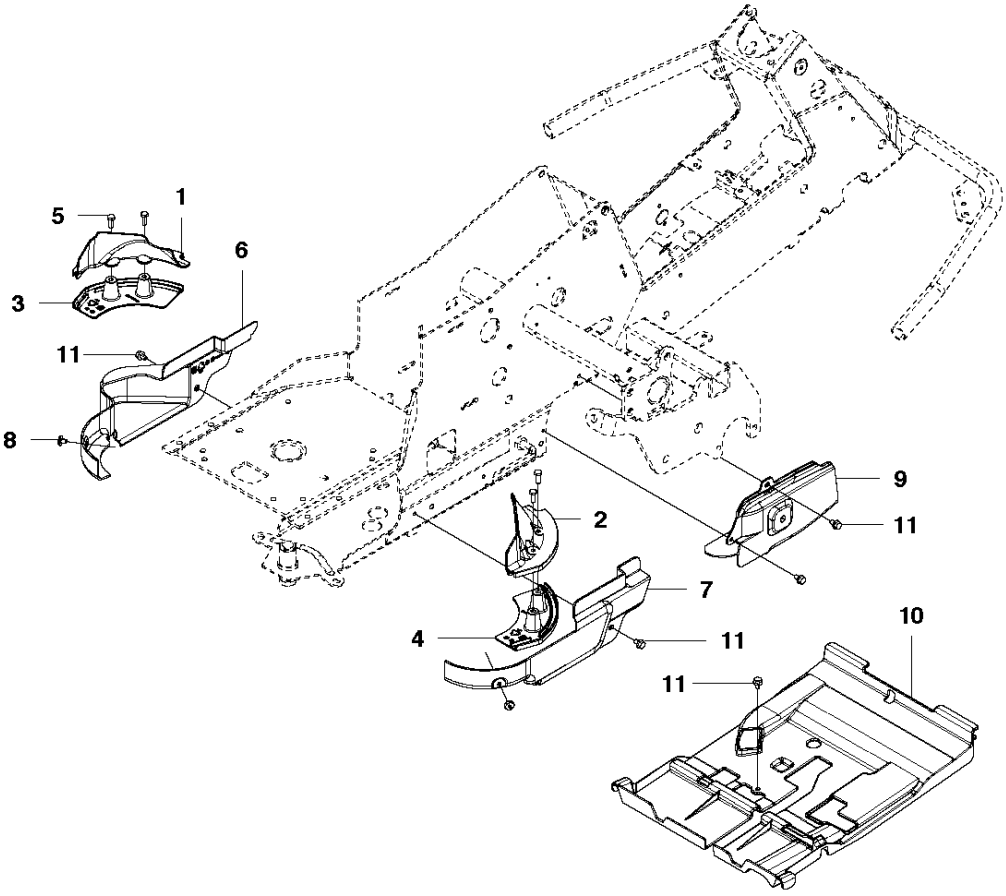

COVER - 3

COVER

R316 Ts AWD, 967291801, 2015

Ref	Part No	Description	Remark	QTY KIT
1	510 22 25-01	BELT COVER		1
2	510 22 25-02	BELT COVER		1
3	510 22 27-01	BELT COVER		1
4	510 22 27-02	BELT COVER		1
5	725 23 68-61	SCREW EHHFT		4
6	510 22 23-03	BELT COVER		1
7	510 22 24-01	BELT COVER		1
8	522 55 73-01	SCREW		2
9	516 01 88-01	BELT COVER		1
10	525 56 33-03	BELT COVER		1
11	725 23 64-61	SCREW EHHFT		5