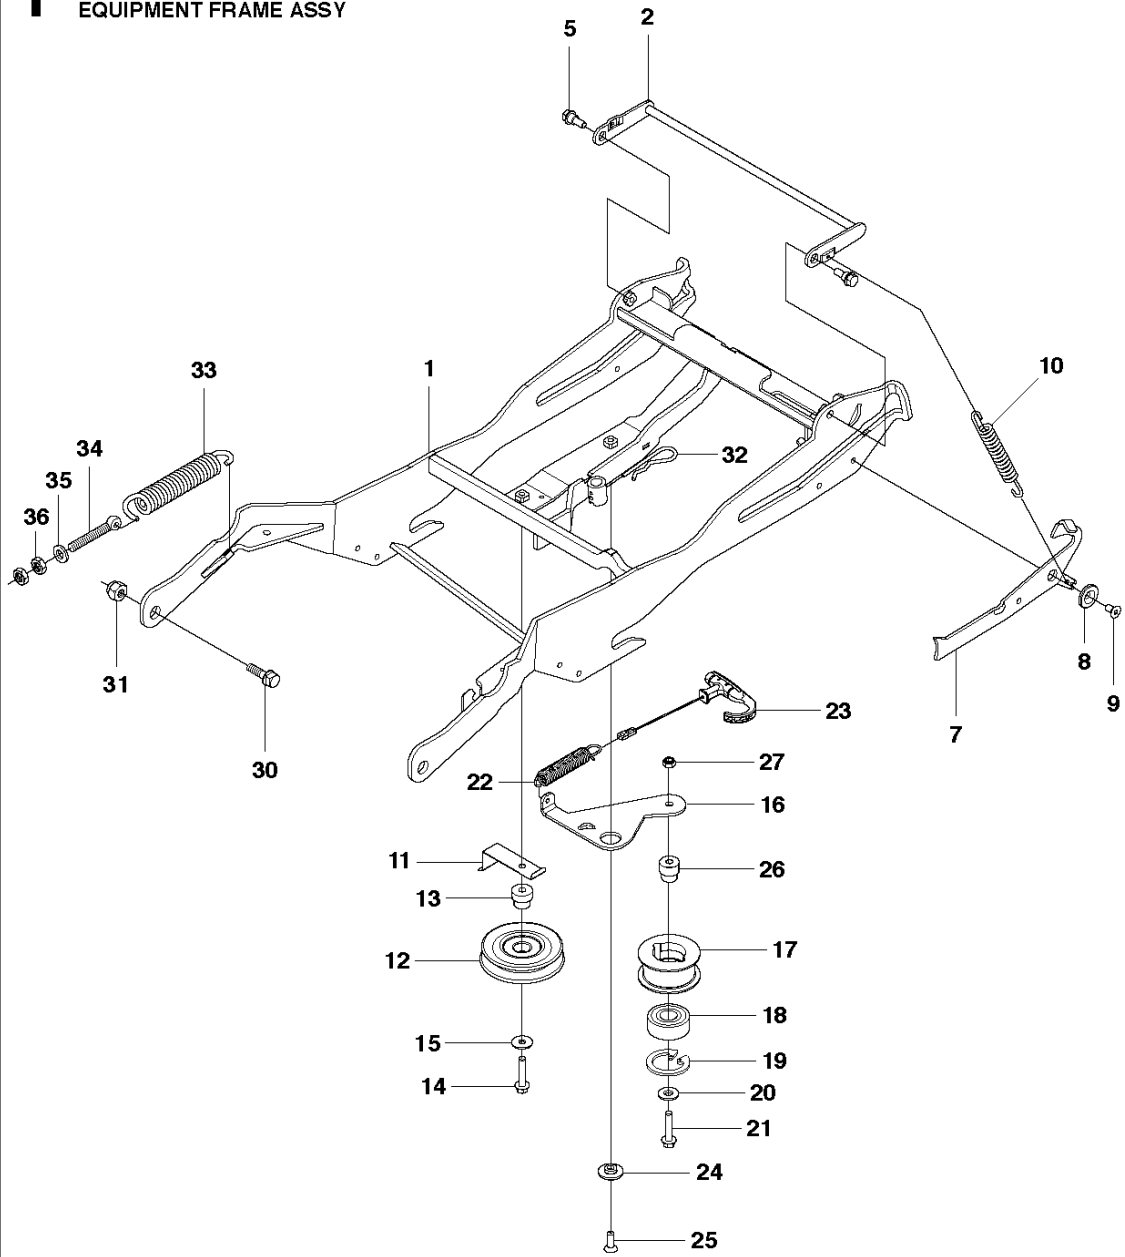

T R316Ts AWD
EQUIPMENT FRAME ASSY

FRAME

R316 Ts AWD, 967291801, 2015

Ref	Part No	Description	Remark	QTY KIT
1	523 06 42-01	EQUIPMENT FRAME		1
2	525 47 59-01	HOOK		1
5	506 59 74-01	SCREW EHHFM		2
7	523 11 66-02	LEVER		1
8	506 91 87-01	WASHER		1
9	725 64 48-01	SCREW IHCSFM		1
10	506 53 56-03	DRAW SPRING		1
11	525 48 67-01	BELT GUIDE		1
12	506 97 48-01	PULLEY		1
13	506 82 68-02	BUSHING		1
14	725 24 59-51	SCREW EHHM		1
15	734 11 64-41	WASHER		1
16	577 22 87-01	SHEET		1
17	505 15 39-01	BELT TENSIONER WHEEL ASSY		1
18	738 21 04-04	BALL BEARING		1
19	735 31 38-10	CIRCLIP		1
20	734 11 64-41	WASHER		1
21	725 24 59-51	SCREW EHHM		1
22	504 62 24-01	SPRING		1
23	504 62 21-02	HANDLE ASSY		1
24	505 45 17-01	WASHER		1
25	725 64 53-01	SCREW IHCSFM		1
26	535 48 48-01	BUSHING		1
27	732 21 18-01	LOCK NUT		1
30	506 89 58-01	COLLAR SCREW		2
31	732 25 22-01	HEXAGON LOCKING NUT		2
32	506 96 66-01	HAIR PIN COTTER		1
33	506 83 76-01	SPRING		2
34	506 83 77-01	RING BOLT		2
35	734 11 72-01	WASHER		2
36	731 23 20-51	HEXAGON NUT		4