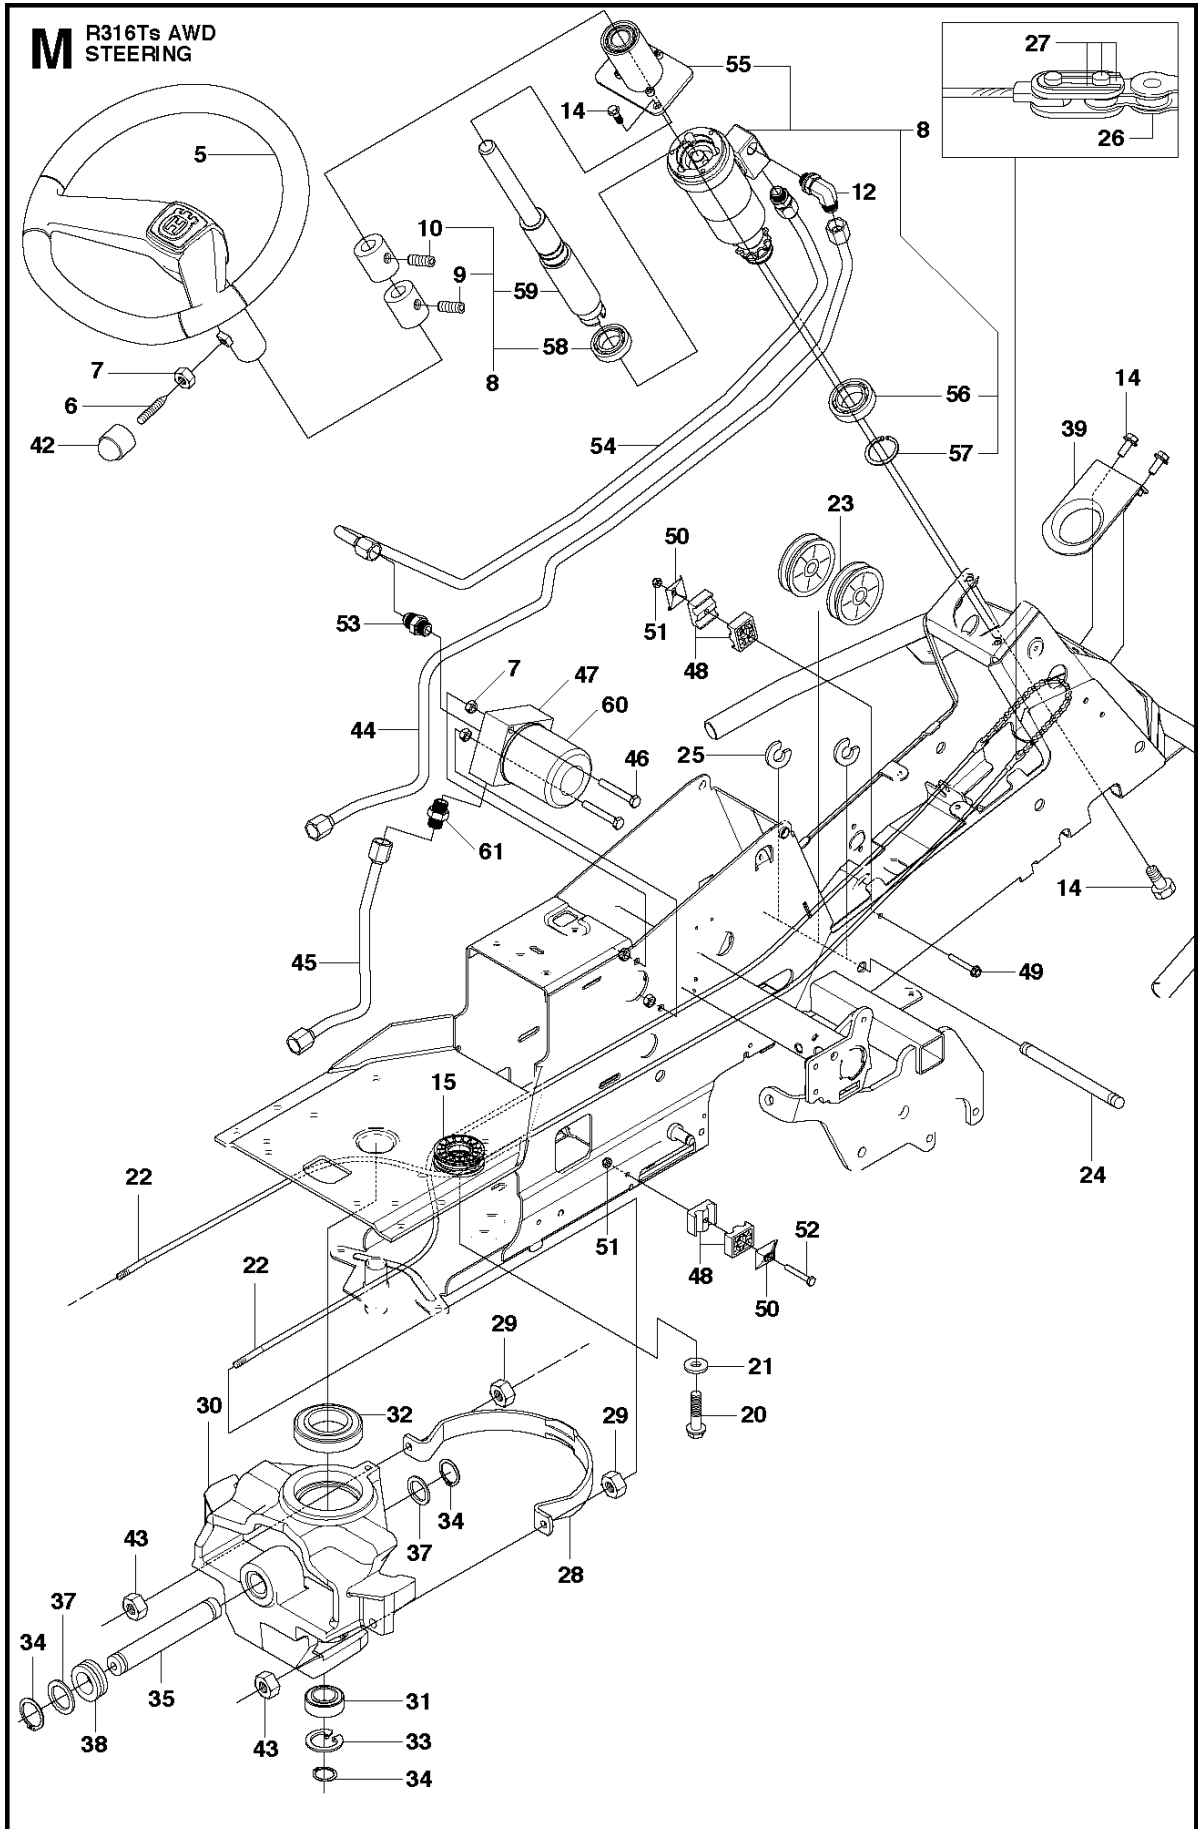

STEERING

R316 Ts AWD, 967291801, 2015

Ref	Part No	Description	Remark	QTY KIT
5	577 96 04-01	STEERING WHEEL		1
6	728 74 55-05	SCREW IHSETM		1
7	731 23 18-01	HEXAGON NUT		3
8	578 37 06-01	COMFORT STEERING		1
9	506 86 34-01	DRIVER		2
10	728 84 43-05	SCREW IHSETM		2
12	535 43 73-01	PIPE FITTING		1
14	506 57 01-04	SCREW EHHFM		4
15	576 49 25-01	PULLEY		1
20	506 67 54-03	SCREW EHHFM		1
21	734 11 74-41	WASHER		1
22	577 19 99-04	WIRE ASSY		2
23	506 52 24-01	STARTER PULLEY		2
24	506 53 94-04	SHAFT		1
25	735 31 14-20	E-CLIP		2
26	506 55 46-10	CHAIN		1
27	506 55 47-01	LINKAGE		2
28	544 42 73-01	WIRE GUIDE		1
29	731 23 20-51	HEXAGON NUT		2
30	577 65 93-01	SPINDLE		1
31	738 21 05-04	BALL BEARING		1
32	738 21 10-04	BALL BEARING		1
33	735 31 40-10	CIRCLIP		1
34	735 31 26-00	CIRCLIP		3
35	506 98 59-01	SWING AXLE		1
37	506 77 34-01	WASHER		2
38	740 68 14-21	V-RING		1
39	578 12 67-01	BRACKET		1
42	544 43 32-01	PROTECTIVE COVER		1
43	732 21 20-51	NUT		2
44	502 85 44-01	HYDRAULIC PIPE		1
45	502 85 46-01	HYDRAULIC PIPE		1
46	725 24 62-51	SCREW EHHM		2
47	535 44 87-01	FILTERBLOCK ASSY		1
48	544 37 33-03	PIPE CLAMP		2
49	535 47 52-45	SCREW EHHFM		1
50	535 43 85-01	COVER WASHER		2
51	732 21 16-01	NUT		2
52	725 23 78-61	SCREW EHHFT		1
53	535 42 68-01	PIPE FITTING		3
54	575 95 96-01	HYDRAULIC PIPE		1
55	578 15 09-01	BEARING SUPPORT		1
56	535 42 78-01	BALL BEARING		1
57	735 31 33-00	CIRCLIP		1
58	738 21 05-04	BALL BEARING		2
59	578 12 98-01	STEERING ROD		1
60	535 42 75-02	FILTER		1
61	535 46 09-01	CLUTCH		1