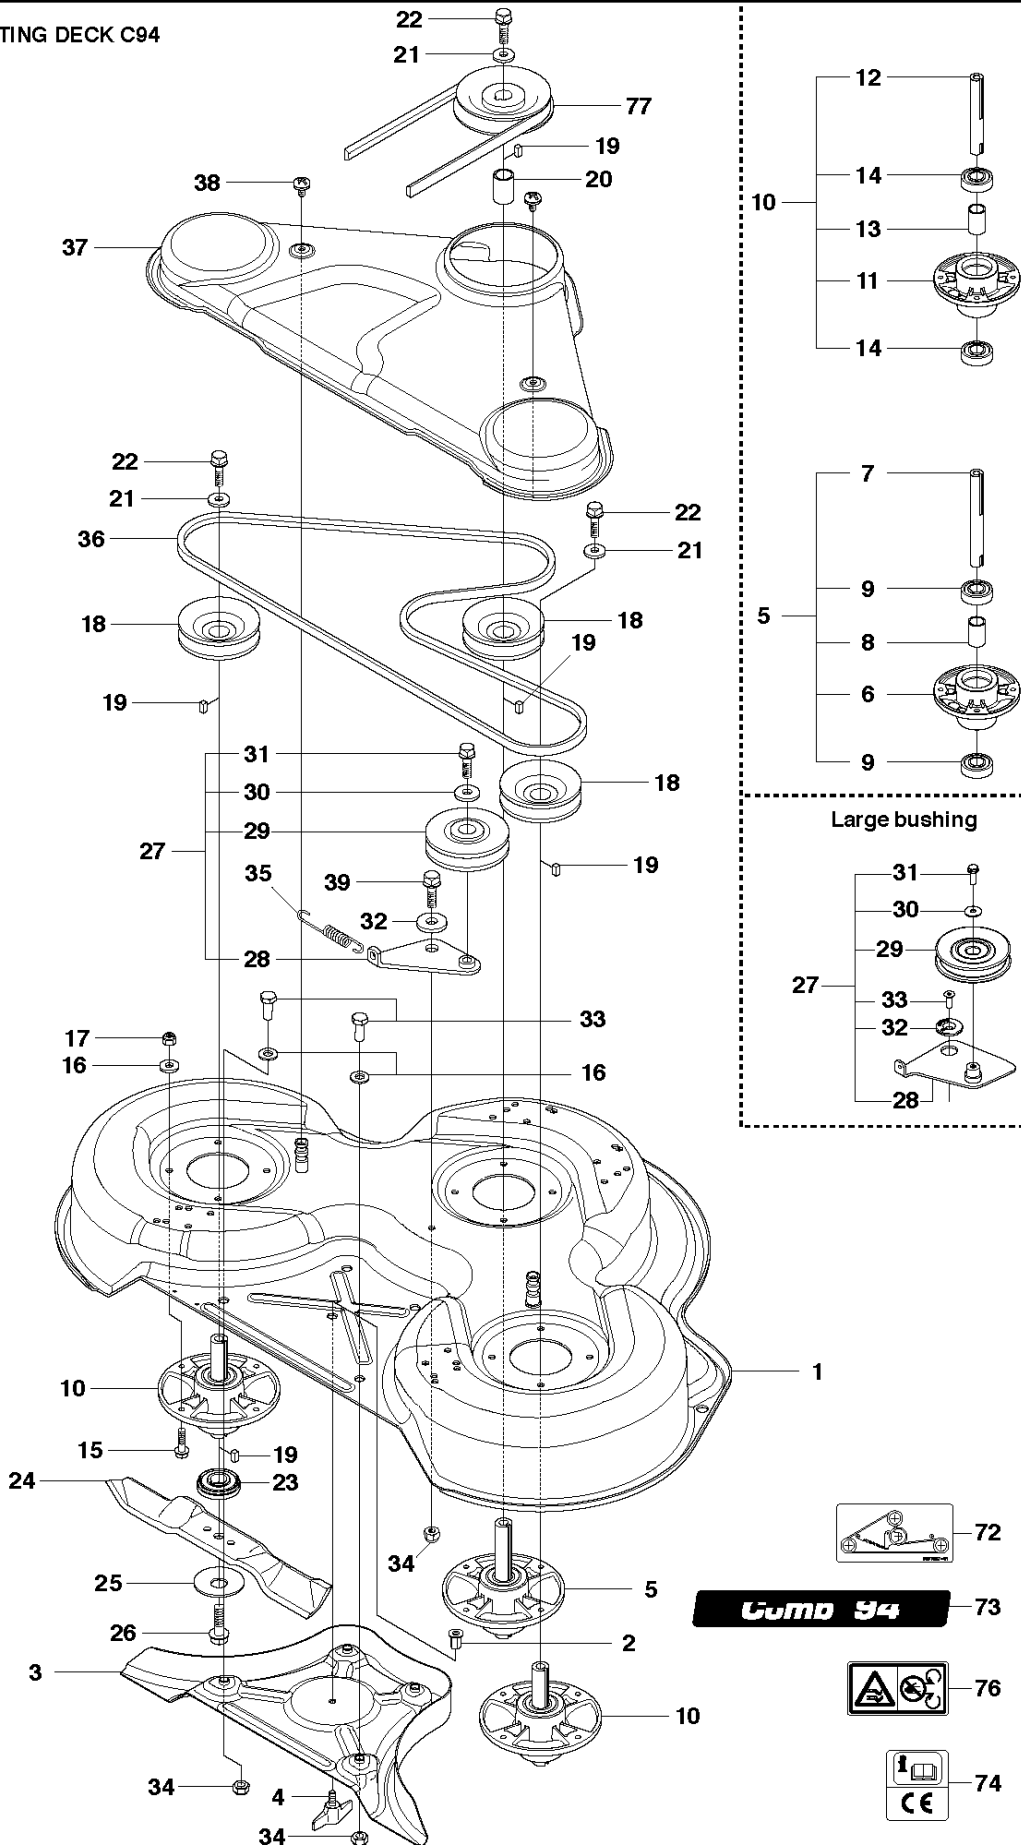

A2 CUTTING DECK C94

94CM CUTTING DECK

R316 Ts AWD, 967291801, 2015

Ref	Part No	Description	Remark	QTY	KIT
1	544 06 57-06	CUTTING DECK		1	
2	506 91 62-01	BLIND RIVET NUT		1	
3	544 06 58-01	PLUG		1	
4	544 06 61-01	KNOB		1	
5	576 38 41-01	BLADE HOUSING ASSY		1	
6	576 38 42-01	BEARING HOUSING		1	5
7	576 38 43-01	SHAFT		1	5
8	576 38 44-01	SPACING SLEEVE		1	5
9	738 23 04-34	BALL BEARING		2	5
10	576 38 41-02	BLADE HOUSING ASSY		2	
11	576 38 42-01	BEARING HOUSING		1	10
12	576 38 43-02	SHAFT		1	10
13	576 38 44-01	SPACING SLEEVE		1	10
14	738 23 04-34	BALL BEARING		2	10
15	535 42 38-01	SCREW RSQM		12	
16	734 11 64-01	WASHER		14	
17	732 21 18-01	LOCK NUT		12	
18	506 92 21-01	PULLEY		3	
19	506 53 35-01	PARALLEL KEY		7	
20	544 06 80-02	SPACING SLEEVE		1	
21	734 11 74-41	WASHER		3	
22	544 11 41-01	SCREW EHHM		3	
23	535 50 42-02	BLADE BRACKET		3	
24	505 54 45-01	RIDE ON BLADE		3	
25	506 79 23-01	KNIFE PLATE		3	
26	544 11 41-01	SCREW EHHM		3	
27	506 54 07-01	BELT TENSIONER ASSY	Small bushing	1	
27	586 96 66-01	BELT TENSIONER ASSY	Large bushing	1	
28	506 51 95-01	SPÄNNARM KPL.	Small bushing	1	27
28	585 35 99-01	ARM	Large bushing	1	27
29	506 53 27-01	PULLEY		1	27
30	734 11 64-41	WASHER		1	27
31	506 55 83-02	SCREW EHHFT	Small bushing	1	27
31	586 32 04-01	SCREW	Large bushing	1	27
32	506 91 87-02	WASHER	Small bushing	1	
32	586 49 67-01	WASHER	Large bushing	1	
33	725 24 51-71	SCREW EHHM		2	
34	732 21 18-01	LOCK NUT		1	
35	506 53 31-01	SPRING		1	
36	505 20 86-01	BELT		1	
37	544 06 63-01	BELT COVER		1	
38	544 40 05-01	SCREW		2	
39	725 24 51-71	SCREW EHHM	Small bushing	1	
39	725 64 53-01	SCREW IHCSFM	Large bushing	1	
72	506 78 97-01	LABEL		1	
73	544 23 81-01	LABEL		2	
74	506 92 90-01	LABEL		1	
76	574 51 00-01	DECAL		2	
77	506 77 86-01	PULLEY		1