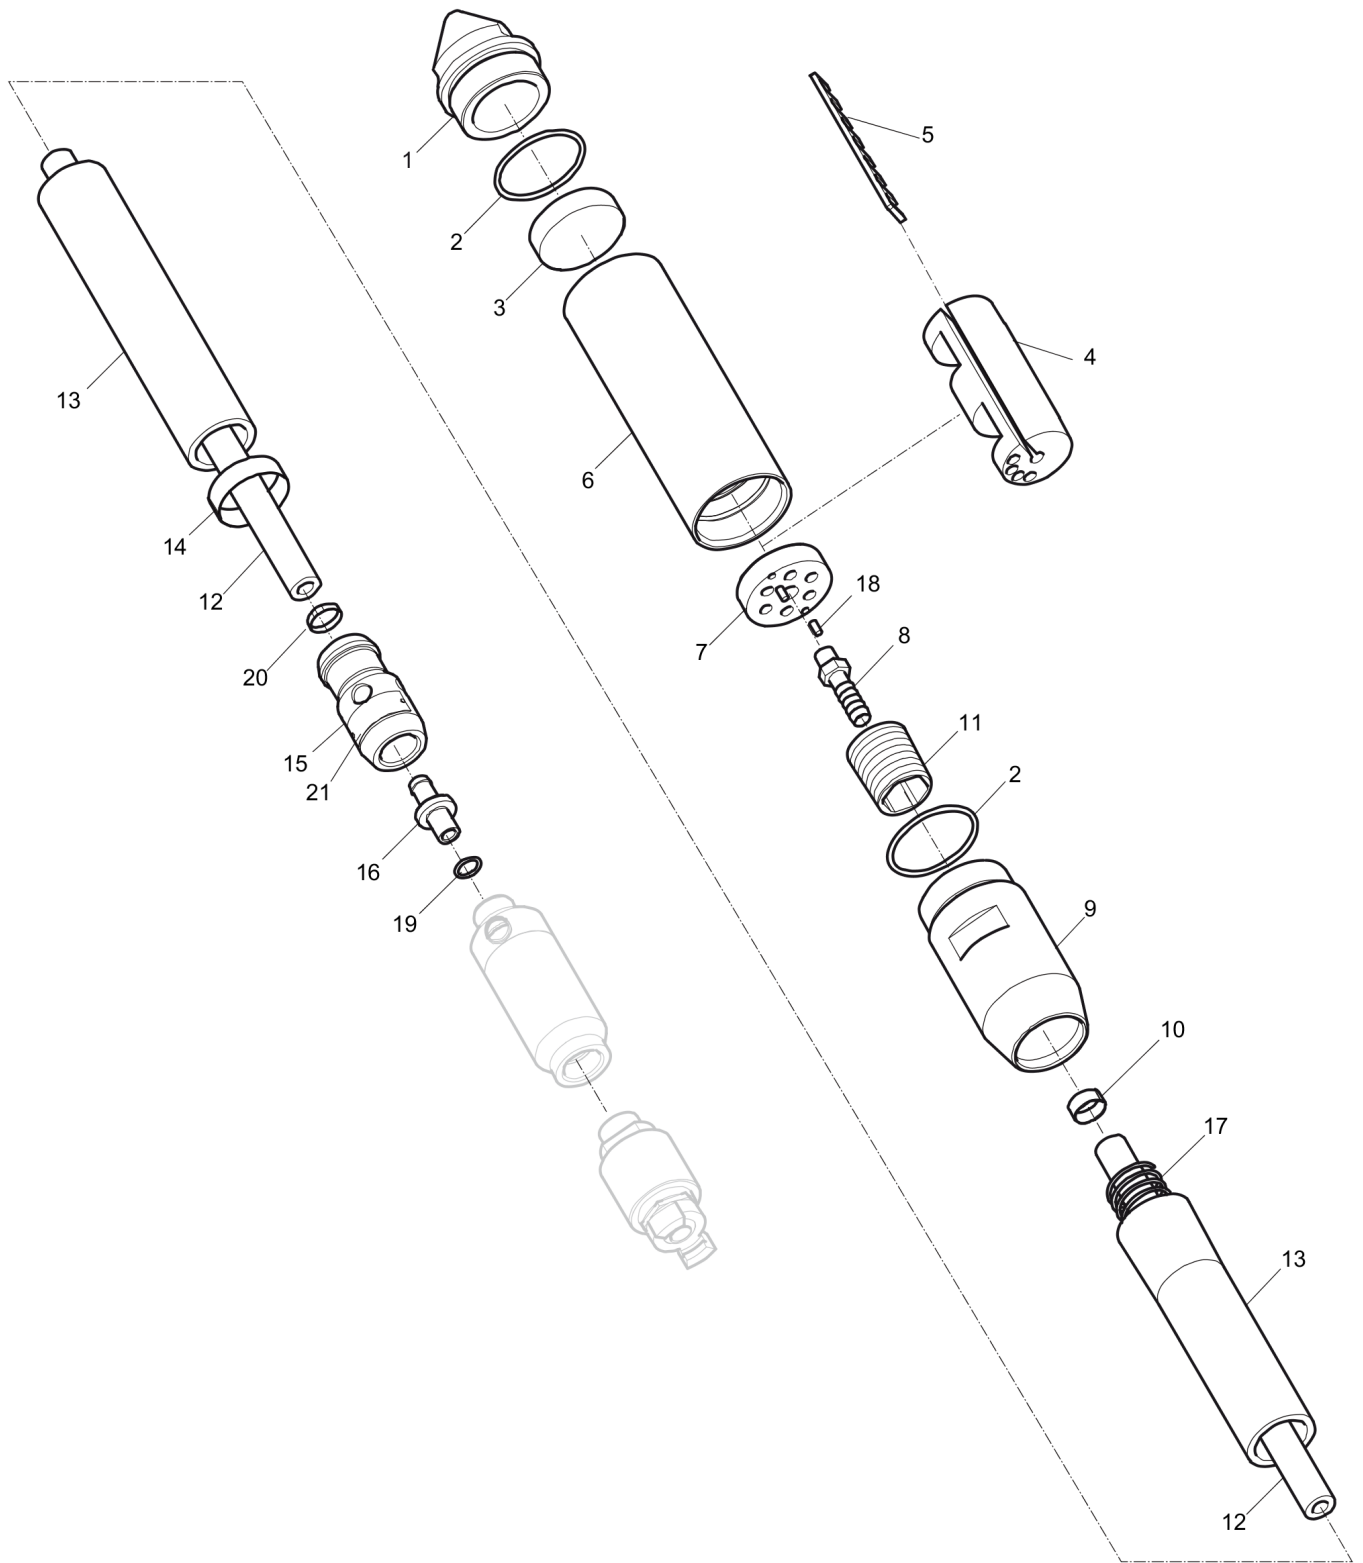

Spare parts list AY 77

Refer to the Parts Online web page for most up-to-date information. The printed information might be outdated.

Item	Part No.	Name	Qty	L
1	594277301	End cap	1	
2	594544101	O-ring	2	
3	594790001	Flange	1	
4	594400401	Rotor	1	
5	594275501	Lamella	1	
6	595168401	Tube	1	
7	594275601	Flange	1	
8	594256601	Nipple	1	
9	594277001	Hose holder	1	
10	594285301	Clamp	1	
11	594784301	Sleeve	1	
12	594254201	Hose	1	A
13	594254301	Hose	1	B
14	594285501	Clamp	1	
15	594400501	Nipple	1	
16	594400601	Nipple	1	
17	594254501	Spring	1	
18	594288101	Pin	2	
19	594527601	O-ring	1	
20	594279301	Clamp	1	
21	-	Data plate (Not available separately)	1	

Spare parts list AY 87

Refer to the Parts Online web page for most up-to-date information. The printed information might be outdated.

Item	Part No.	Name	Qty	L
1	595148801	End cap	1	
2	594268401	O-ring	2	
3	594790101	Flange	1	
4	594790201	Rotor	1	
5	594275801	Flange	1	
6	595521101	Tube	1	
7	594275701	Lamella	1	
8	594256601	Nipple	1	
9	595148901	Hose holder	1	
10	594285301	Clamp	1	
11	594784301	Sleeve	1	
12	594254201	Hose	1	A
13	594254301	Hose	1	B
14	594285501	Clamp	1	
15	594400501	Nipple	1	
16	594400601	Nipple	1	
17	594254501	Spring	1	
18	594288101	Pin	2	
19	594527601	O-ring	1	
20	594279301	Clamp	1	
21	-	Data plate (Not available separately)	1	