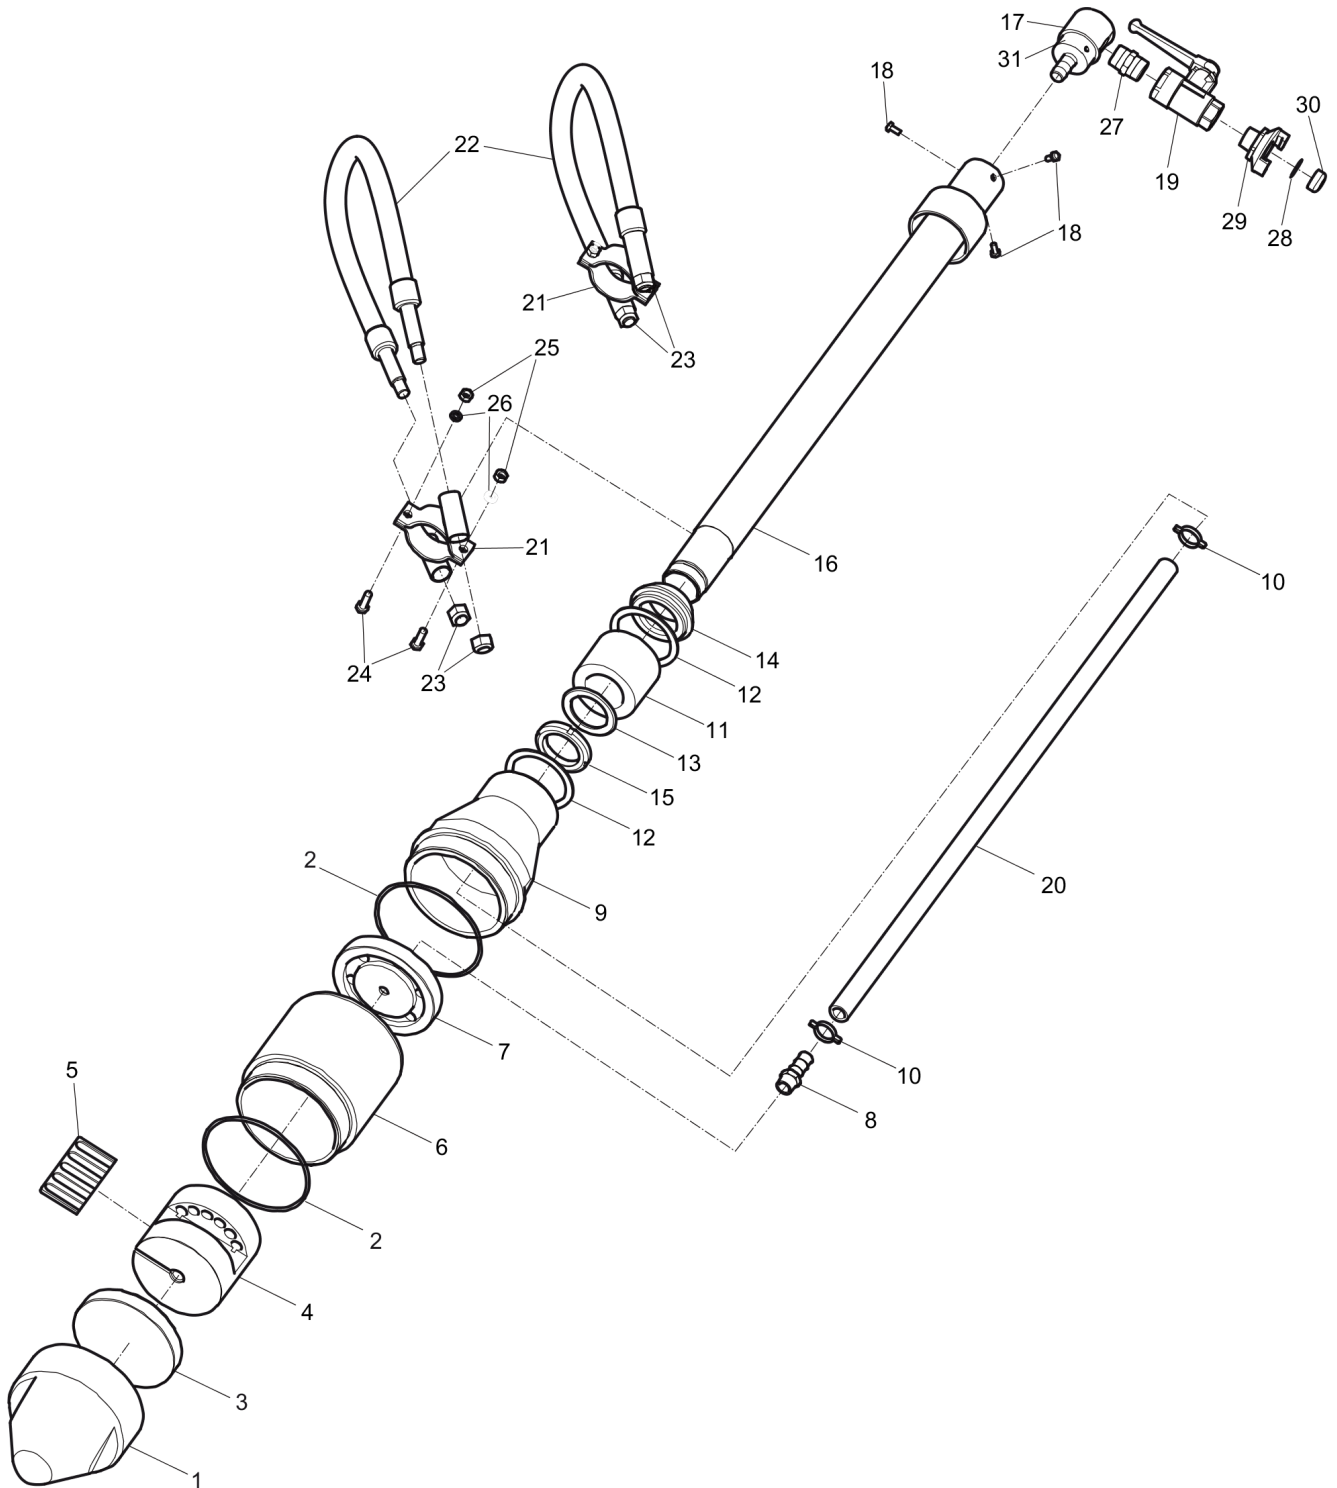

Spare parts list AY 157

Refer to the Parts Online web page for most up-to-date information. The printed information might be outdated.

Item	Part No.	Name	Qty	L
1	595456401	End cap	1	
2	594268501	O-ring	2	
3	595456501	Flange	1	
4	595161301	Rotor	1	
5	595521901	Lamella	1	
6	595456601	Tube	1	
7	595456701	Flange	1	
8	595148701	Nipple	1	
9	595161401	Rear holder	1	
10	595141201	Clamp	2	
11	595141301	Shock absorber	1	
12	595148601	Retaining ring	2	
13	595161501	Washer	1	
14	595456801	Tube holder	1	
15	595147901	Nut	1	
16	597137501	Tube cpl.	1	
17	597137601	Nipple	1	
18	-	Screw, M6 x 12 mm DIN933	3	
19	595520301	Air cock	1	
20	595141101	Hose	1	A
21	597137701	Handle holder	2	
22	595161701	Handle	2	
23	595182201	Spring washer	4	
24	-	Screw, M8 x 20 mm DIN933	4	
25	595180801	Hexagon nut	4	
26	595061301	Spring washer	4	B
27	595143801	Nipple	1	
28	594253701	Filter	1	
29	595141801	Quick coupling	1	
30	594253901	Gasket	1	
31	-	Data plate (Not available separately)	1	

Comments for Page: AY 157

(L)OCAL REMARKS

A | 0.83 m

6 ft

B | W 8 NFE 25-515

Refer to the Parts Online web page for most up-to-date information. The printed information might be outdated.