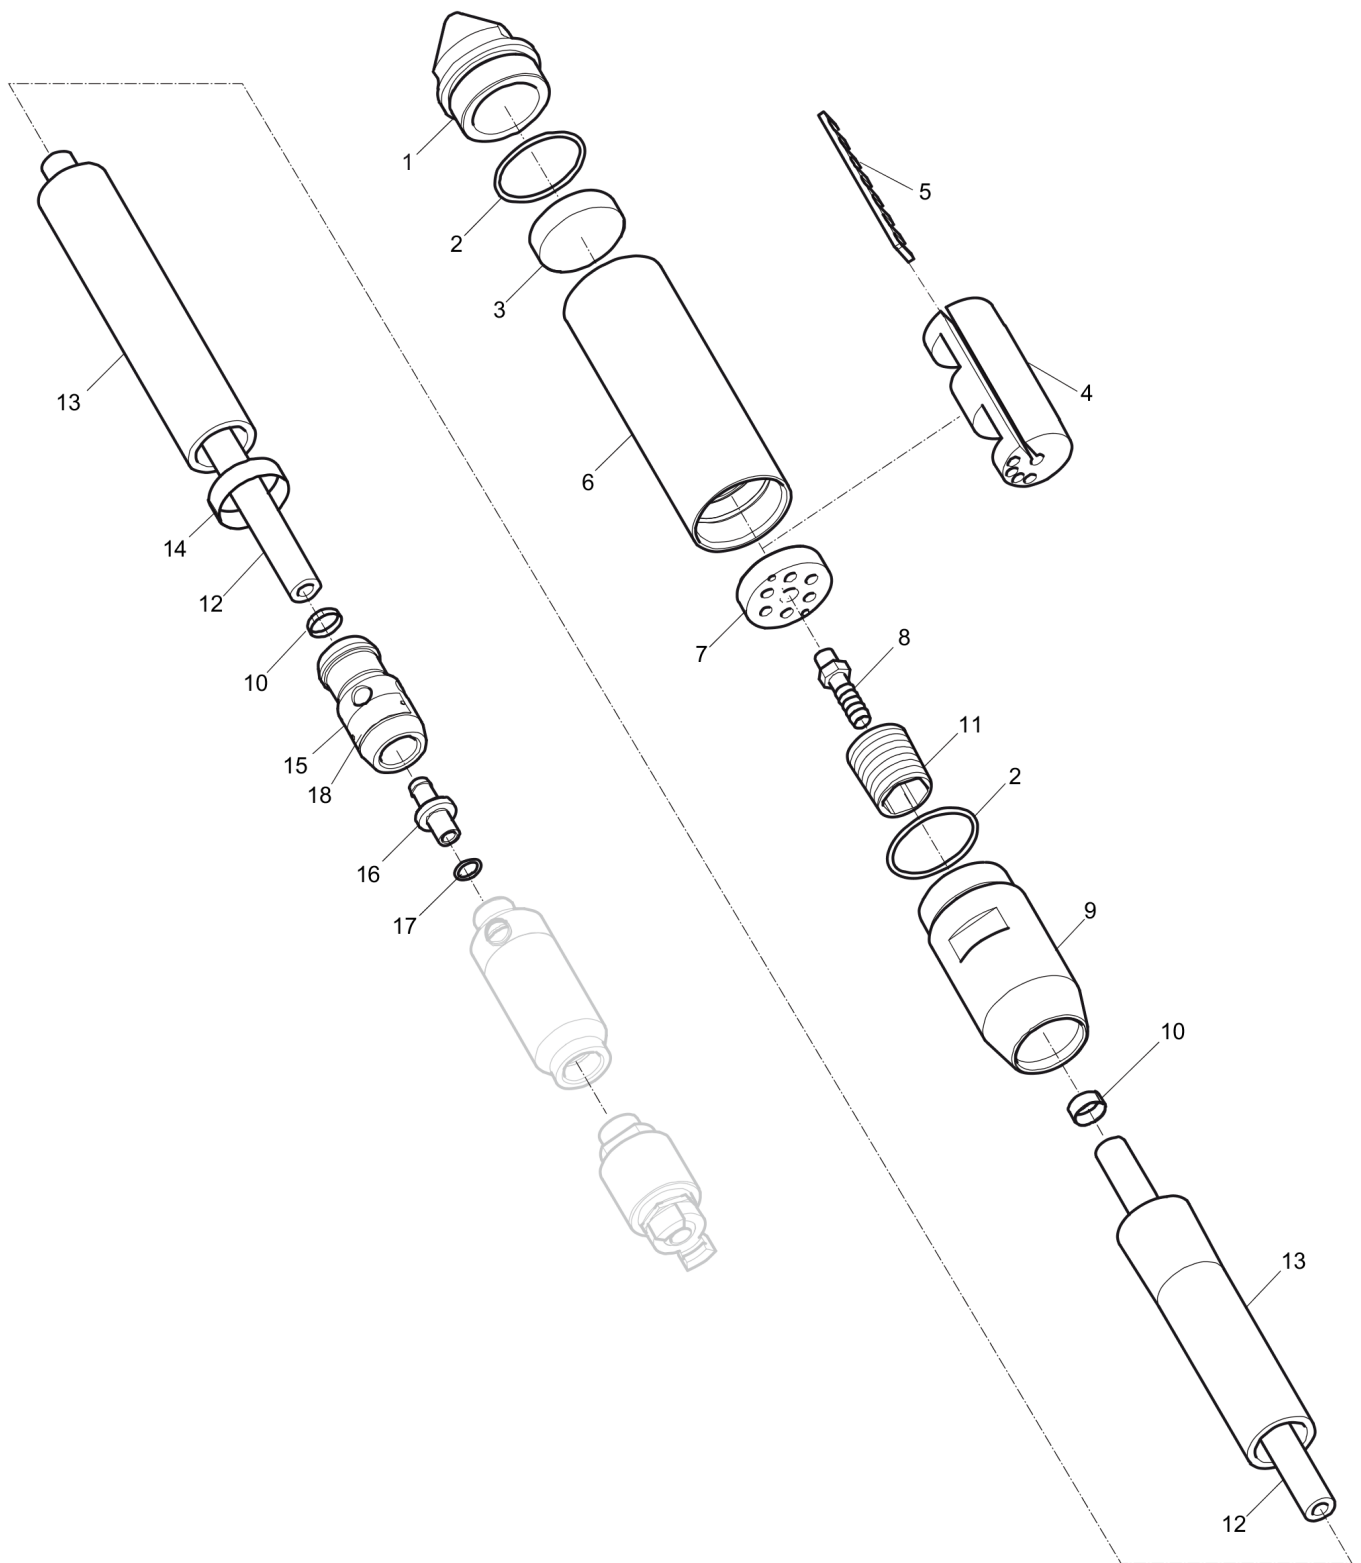

Item	Part No.	Name	Qty	L
1	594789601	End cap	1	
2	594267501	O-ring	2	
3	594401401	Rotor	1	
4	594274301	Lamella	1	
5	595168801	Tube	1	
6	594274401	Flange	1	
7	595520901	Hose holder	1	
8	594279301	Clamp	2	
9	594255001	Sleeve	1	
10	594255101	Hose	1	A
11	595141501	Hose	1	B
12	594285301	Clamp	1	
13	595168901	Nipple	1	
14	595461401	Nipple	1	
15	594527601	O-ring	1	
16	-	Data plate (Not available separately)	1	

Spare parts list AY 37

Refer to the Parts Online web page for most up-to-date information. The printed information might be outdated.

Item	Part No.	Name	Qty	L
1	594789701	End cap	1	
2	594267701	O-ring	2	
3	594401301	Rotor	1	
4	594274501	Lamella	1	
5	594819101	Tube	1	
6	594274601	Flange	1	
7	594274701	Nipple	1	
8	595521001	Hose holder	1	
9	594279301	Clamp	2	
10	595444701	Sleeve	1	
11	594254401	Hose	1	A
12	595444601	Hose	1	B
13	594792501	Clamp	1	
14	594819201	Nipple	1	
15	594401201	Nipple	1	
16	594527601	O-ring	1	
17	-	Data plate (Not available separately)	1	

Spare parts list AY 47

Refer to the Parts Online web page for most up-to-date information. The printed information might be outdated.

Item	Part No.	Name	Qty	L
1	594279701	End cap	1	
2	594266901	O-ring	2	
3	594274801	Flange	1	
4	594401001	Rotor	1	
5	594274901	Lamella	1	
6	594401101	Tube	1	
7	594275001	Flange	1	
8	594274701	Nipple	1	
9	595520201	Hose holder	1	
10	594279301	Clamp	2	
11	594254701	Sleeve	1	
12	594254401	Hose	1	A
13	594255901	Hose	1	B
14	594285401	Clamp	1	
15	595461301	Nipple	1	
16	594401201	Nipple	1	
17	594527601	O-ring	1	
18	-	Data plate (Not available separately)	1	