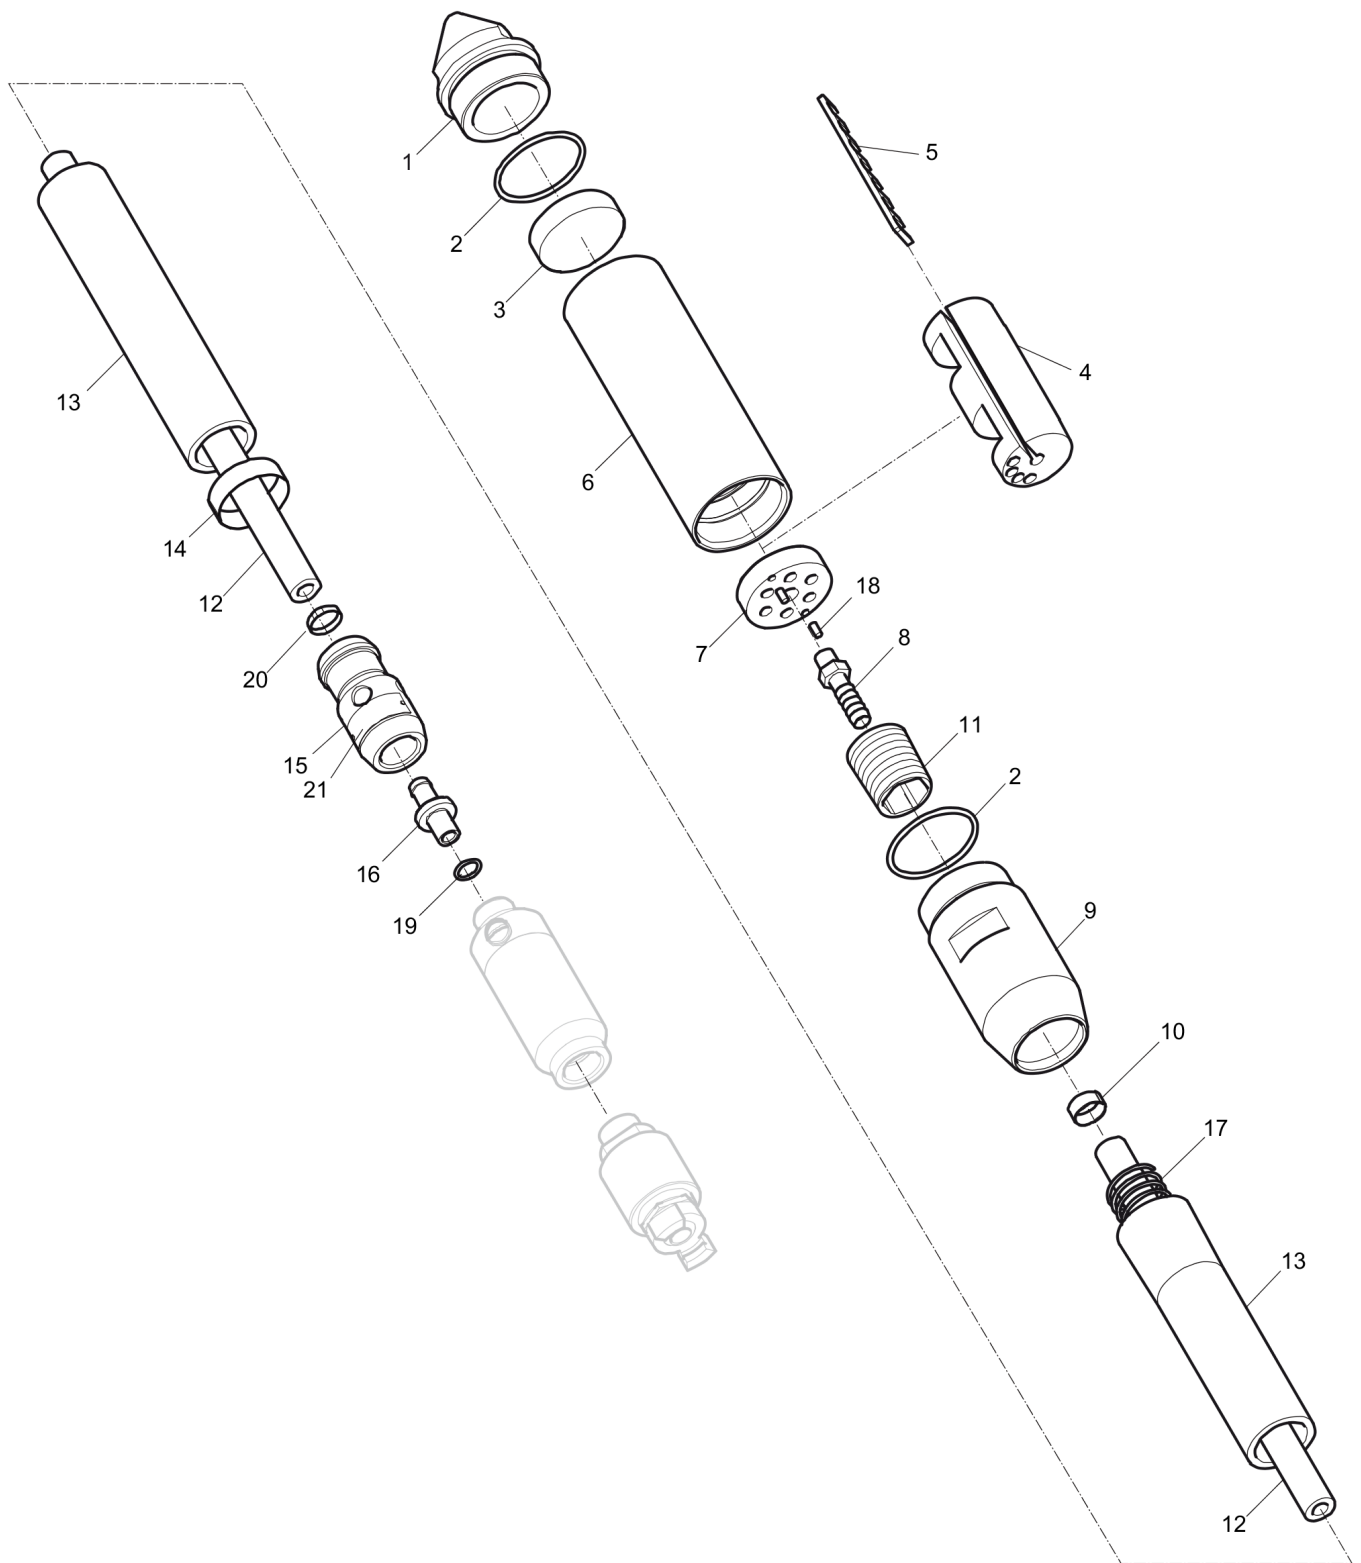

Spare parts list AY 87

Refer to the Parts Online web page for most up-to-date information. The printed information might be outdated.

Item	Part No.	Name	Qty	L
1	595148801	End cap	1	
2	594268401	O-ring	2	
3	594790101	Flange	1	
4	594790201	Rotor	1	
5	594275801	Flange	1	
6	595521101	Tube	1	
7	594275701	Lamella	1	
8	594256601	Nipple	1	
9	595148901	Hose holder	1	
10	594285301	Clamp	1	
11	594784301	Sleeve	1	
12	594254201	Hose	1	A
13	594254301	Hose	1	B
14	594285501	Clamp	1	
15	594400501	Nipple	1	
16	594400601	Nipple	1	
17	594254501	Spring	1	
18	594288101	Pin	2	
19	594527601	O-ring	1	
20	594279301	Clamp	1	
21	-	Data plate (Not available separately)	1	

Spare parts list AY 107

Refer to the Parts Online web page for most up-to-date information. The printed information might be outdated.

Item	Part No.	Name	Qty	L
1	594275901	End cap	1	
2	594278501	O-ring	2	
3	594276001	Flange	1	
4	594276101	Rotor	1	
5	594276201	Lamella	1	
6	594276301	Tube	1	
7	594276401	Flange	1	
8	594276501	Nipple	1	
9	594276601	Hose holder	1	
10	594285301	Clamp	1	
11	594784301	Sleeve	1	
12	594254201	Hose	1	A
13	595147801	Hose	1	B
14	594256201	Clamp	1	
15	594400501	Nipple	1	
16	594400601	Nipple	1	
17	594254501	Spring	1	
18	594288101	Pin	2	
19	594527601	O-ring	1	
20	594279301	Clamp	1	
21	-	Data plate (Not available separately)	1	