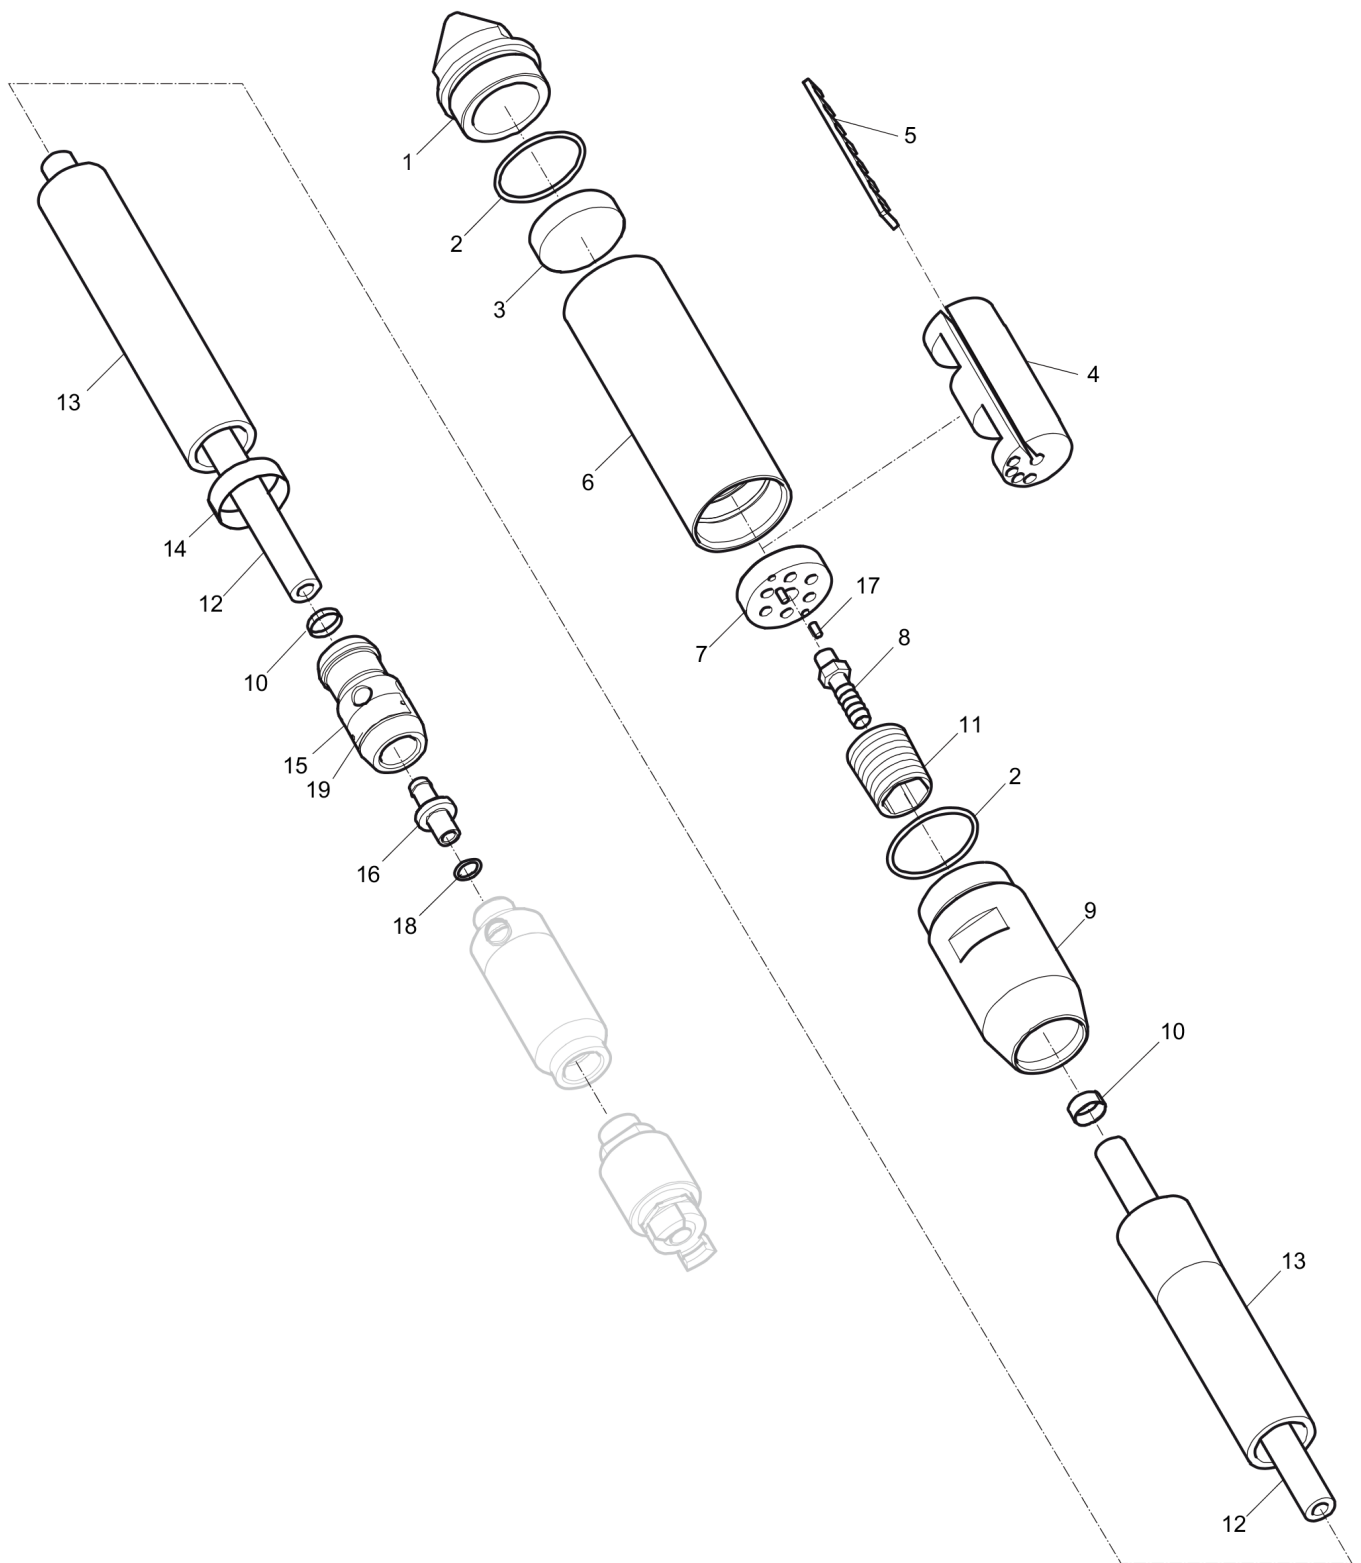

Spare parts list AY 57

Refer to the Parts Online web page for most up-to-date information. The printed information might be outdated.

Item	Part No.	Name	Qty	L
1	594276901	End cap	1	
2	594266801	O-ring	2	
3	594275101	Flange	1	
4	594400901	Rotor	1	
5	594275201	Lamella	1	
6	595168701	Tube	1	
7	594275301	Flange	1	
8	594255801	Nipple	1	
9	594285101	Hose holder	1	
10	594279301	Clamp	2	
11	594254701	Sleeve	1	
12	594254801	Hose	1	12
13	594255401	Hose	1	B
14	594285401	Clamp	1	
15	594400701	Nipple	1	
16	594400801	Nipple	1	
17	594794301	Pin, 3 x 6 mm ISO8745, 0.12 x 0.24 in.	2	
18	594527601	O-ring	1	
19	-	Data plate (Not available separately)	1	

Spare parts list AY 67

Refer to the Parts Online web page for most up-to-date information. The printed information might be outdated.

Item	Part No.	Name	Qty	L
1	594789801	End cap	1	
2	594267401	O-ring	2	
3	594789901	Flange	1	
4	595168501	Rotor	1	
5	594275401	Lamella	1	
6	595168601	Tube	1	
7	594791701	Flange	1	
8	594255801	Nipple	1	
9	595148501	Hose holder	1	
10	594279301	Clamp	2	
11	594254701	Sleeve	1	
12	594254801	Hose	1	A
13	594255401	Hose	1	B
14	594285401	Clamp	1	
15	594400701	Nipple	1	
16	594400801	Nipple	1	
17	594288101	Pin	2	
18	594527601	O-ring	1	
19	-	Data plate (Not available separately)	1	