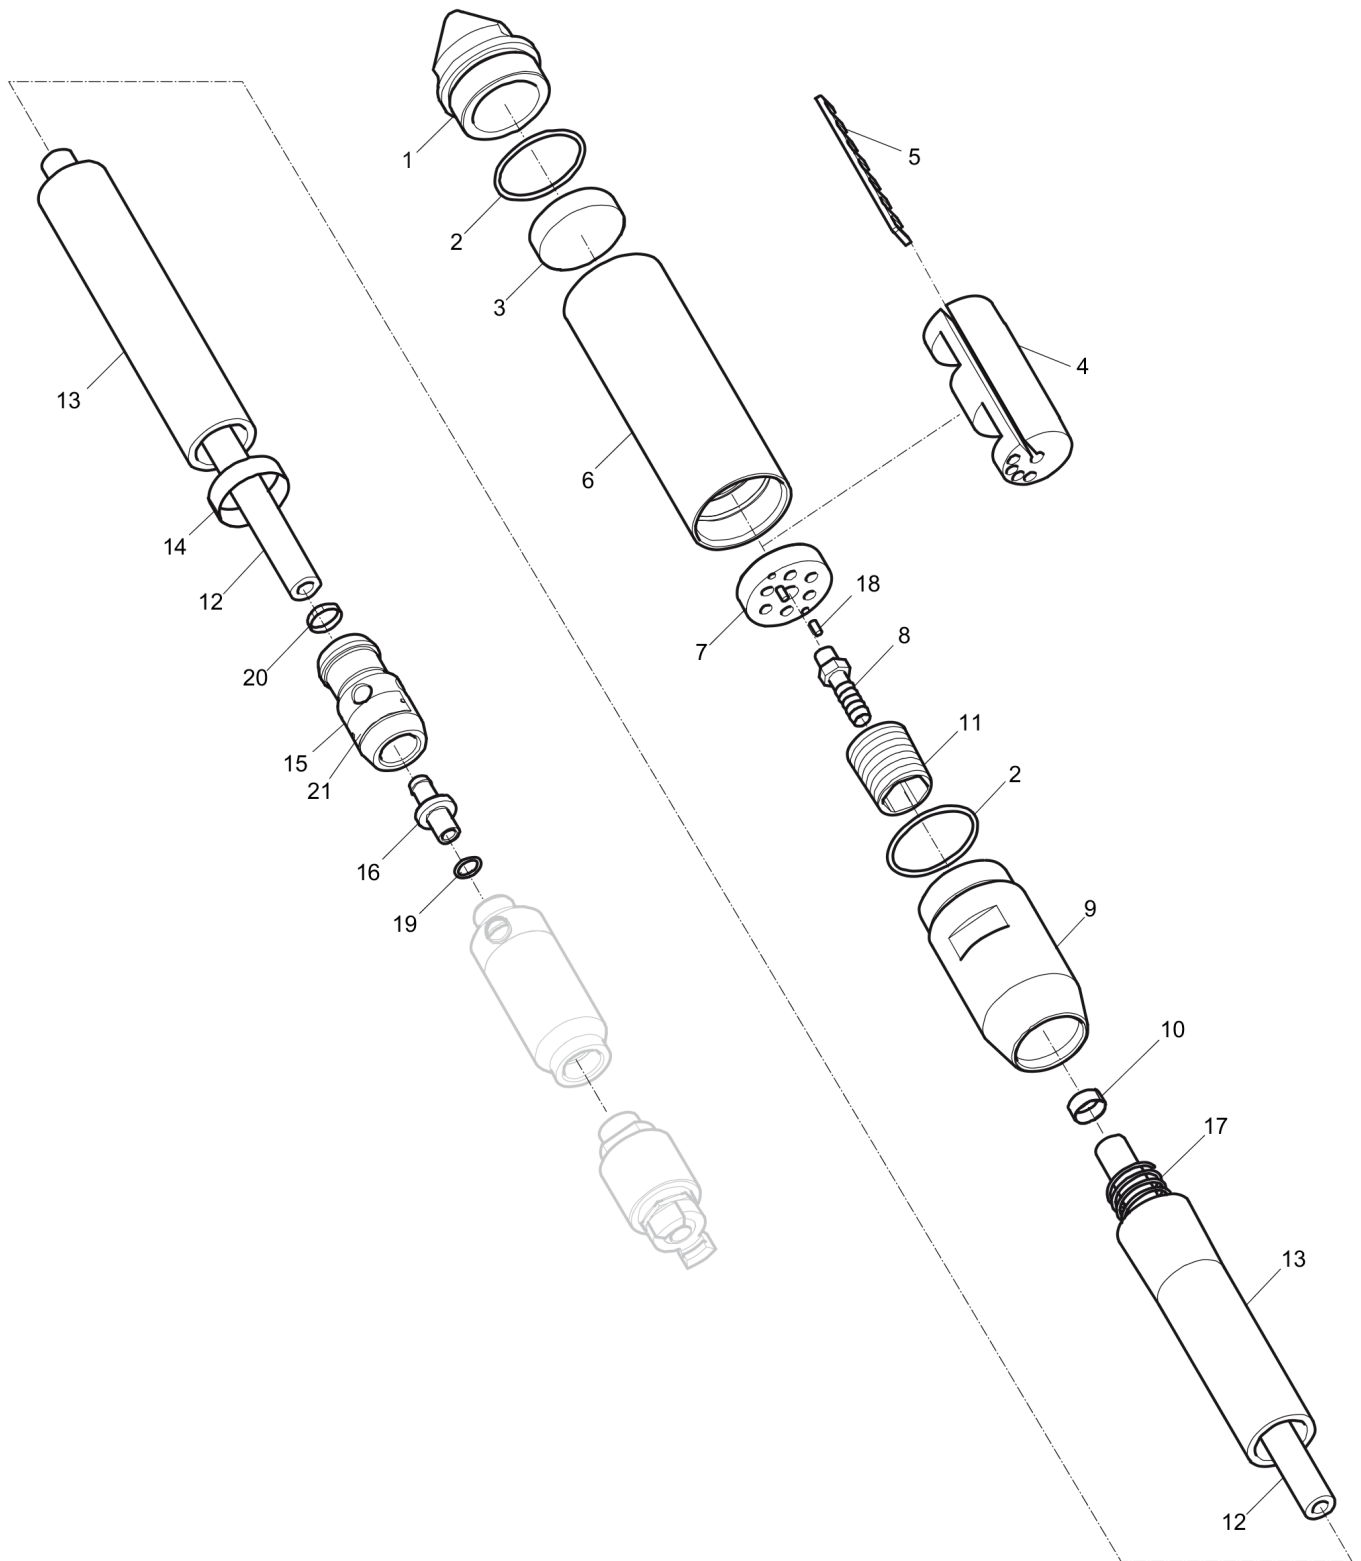

Spare parts list AY 67

Refer to the Parts Online web page for most up-to-date information. The printed information might be outdated.

Item	Part No.	Name	Qty	L
1	594789801	End cap	1	
2	594267401	O-ring	2	
3	594789901	Flange	1	
4	595168501	Rotor	1	
5	594275401	Lamella	1	
6	595168601	Tube	1	
7	594791701	Flange	1	
8	594255801	Nipple	1	
9	595148501	Hose holder	1	
10	594279301	Clamp	2	
11	594254701	Sleeve	1	
12	594254801	Hose	1	A
13	594255401	Hose	1	B
14	594285401	Clamp	1	
15	594400701	Nipple	1	
16	594400801	Nipple	1	
17	594288101	Pin	2	
18	594527601	O-ring	1	
19	-	Data plate (Not available separately)	1	

Spare parts list AY 77

Refer to the Parts Online web page for most up-to-date information. The printed information might be outdated.

Item	Part No.	Name	Qty	L
1	594277301	End cap	1	
2	594544101	O-ring	2	
3	594790001	Flange	1	
4	594400401	Rotor	1	
5	594275501	Lamella	1	
6	595168401	Tube	1	
7	594275601	Flange	1	
8	594256601	Nipple	1	
9	594277001	Hose holder	1	
10	594285301	Clamp	1	
11	594784301	Sleeve	1	
12	594254201	Hose	1	A
13	594254301	Hose	1	B
14	594285501	Clamp	1	
15	594400501	Nipple	1	
16	594400601	Nipple	1	
17	594254501	Spring	1	
18	594288101	Pin	2	
19	594527601	O-ring	1	
20	594279301	Clamp	1	
21	-	Data plate (Not available separately)	1	