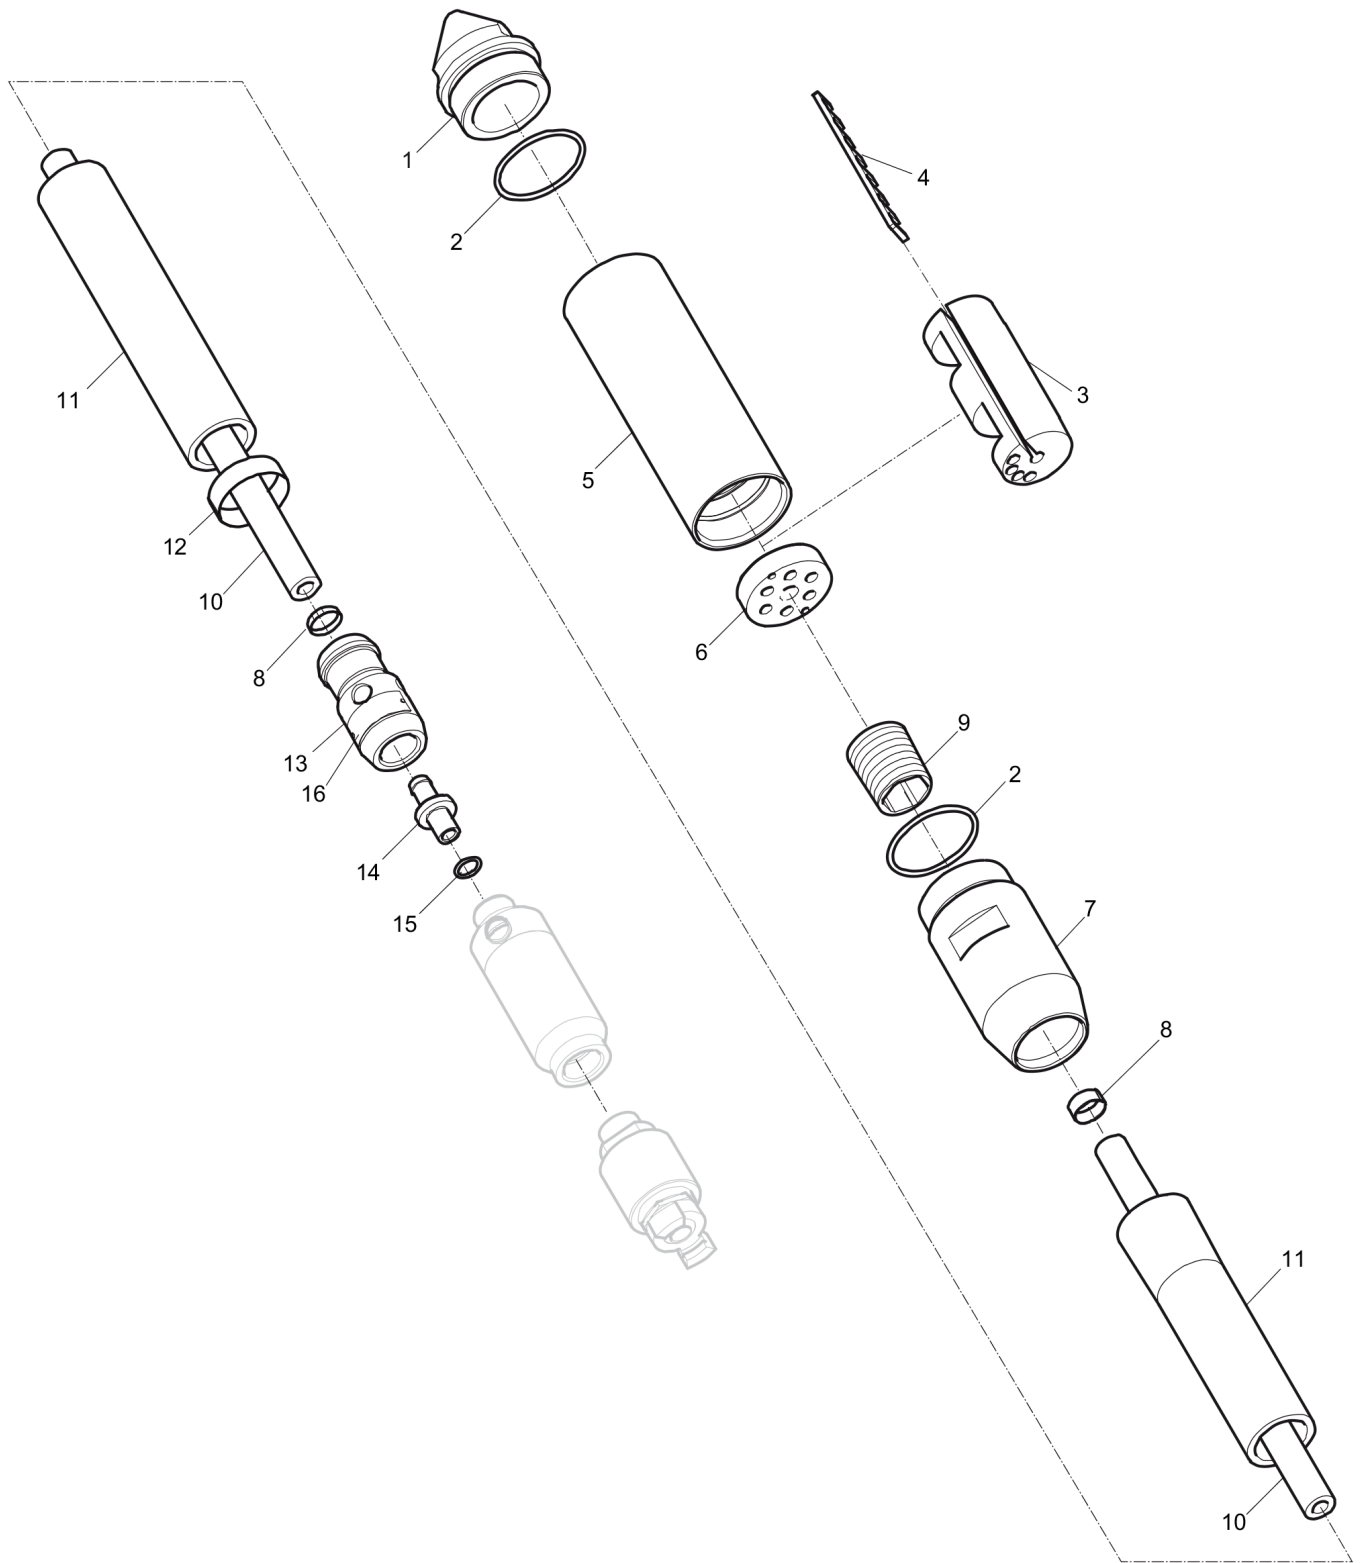

Kits and consumables

Service offers resume AY27	Item	Description
Wear&Repair Kits	1	Maintenance kit

Item	Part No.	Name	Qty	L
1	595161801	Service kit	1	

Spare parts list AY 27

Refer to the Parts Online web page for most up-to-date information. The printed information might be outdated.

Item	Part No.	Name	Qty	L
1	594789601	End cap	1	
2	594267501	O-ring	2	
3	594401401	Rotor	1	
4	594274301	Lamella	1	
5	595168801	Tube	1	
6	594274401	Flange	1	
7	595520901	Hose holder	1	
8	594279301	Clamp	2	
9	594255001	Sleeve	1	
10	594255101	Hose	1	A
11	595141501	Hose	1	B
12	594285301	Clamp	1	
13	595168901	Nipple	1	
14	595461401	Nipple	1	
15	594527601	O-ring	1	
16	-	Data plate (Not available separately)	1	