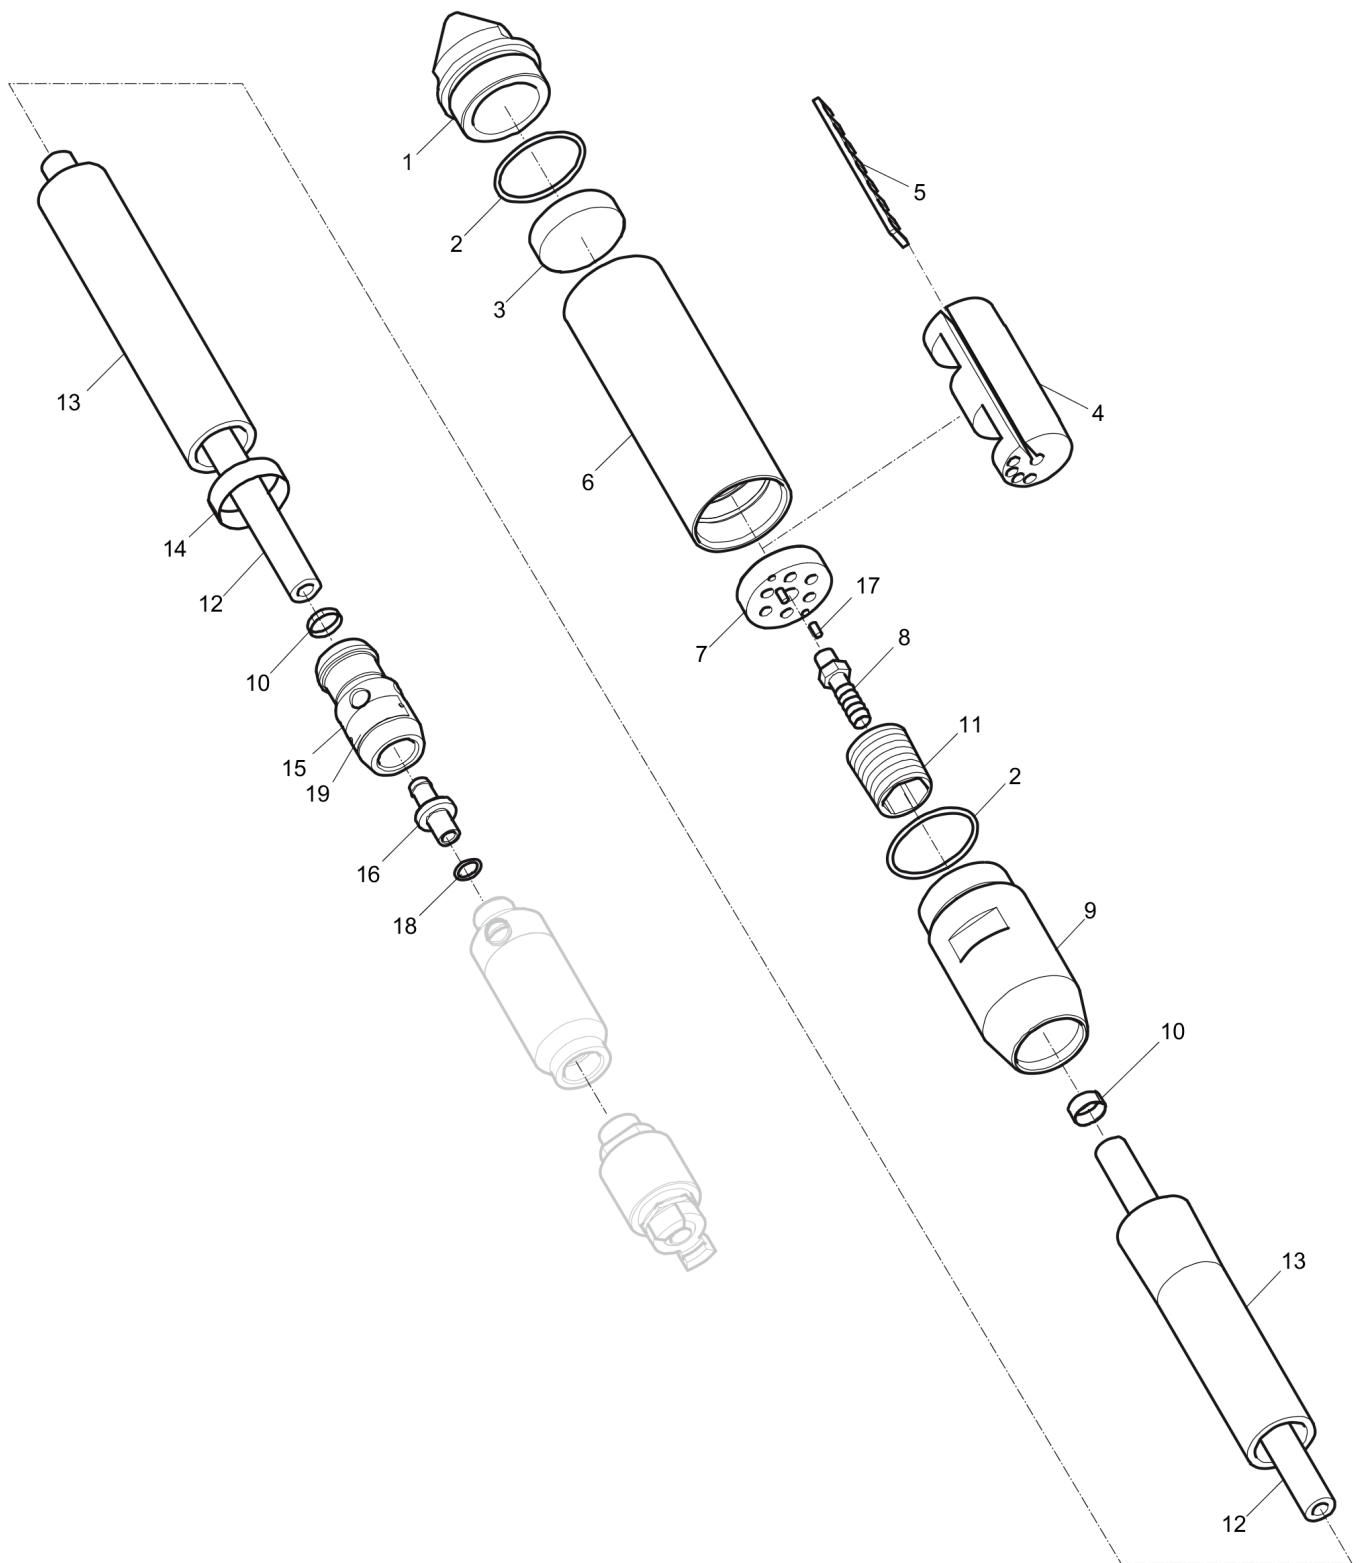

Spare parts list AY 37

Refer to the Parts Online web page for most up-to-date information. The printed information might be outdated.

Item	Part No.	Name	Qty	L
1	594789701	End cap	1	
2	594267701	O-ring	2	
3	594401301	Rotor	1	
4	594274501	Lamella	1	
5	594819101	Tube	1	
6	594274601	Flange	1	
7	594274701	Nipple	1	
8	595521001	Hose holder	1	
9	594279301	Clamp	2	
10	595444701	Sleeve	1	
11	594254401	Hose	1	A
12	595444601	Hose	1	B
13	594792501	Clamp	1	
14	594819201	Nipple	1	
15	594401201	Nipple	1	
16	594527601	O-ring	1	
17	-	Data plate (Not available separately)	1	

Spare parts list AY 47

Refer to the Parts Online web page for most up-to-date information. The printed information might be outdated.

Item	Part No.	Name	Qty	L
1	594279701	End cap	1	
2	594266901	O-ring	2	
3	594274801	Flange	1	
4	594401001	Rotor	1	
5	594274901	Lamella	1	
6	594401101	Tube	1	
7	594275001	Flange	1	
8	594274701	Nipple	1	
9	595520201	Hose holder	1	
10	594279301	Clamp	2	
11	594254701	Sleeve	1	
12	594254401	Hose	1	A
13	594255901	Hose	1	B
14	594285401	Clamp	1	
15	595461301	Nipple	1	
16	594401201	Nipple	1	
17	594527601	O-ring	1	
18	-	Data plate (Not available separately)	1	

Spare parts list AY 57

Refer to the Parts Online web page for most up-to-date information. The printed information might be outdated.

Item	Part No.	Name	Qty	L
1	594276901	End cap	1	
2	594266801	O-ring	2	
3	594275101	Flange	1	
4	594400901	Rotor	1	
5	594275201	Lamella	1	
6	595168701	Tube	1	
7	594275301	Flange	1	
8	594255801	Nipple	1	
9	594285101	Hose holder	1	
10	594279301	Clamp	2	
11	594254701	Sleeve	1	
12	594254801	Hose	1	12
13	594255401	Hose	1	B
14	594285401	Clamp	1	
15	594400701	Nipple	1	
16	594400801	Nipple	1	
17	594794301	Pin, 3 x 6 mm ISO8745, 0.12 x 0.24 in.	2	
18	594527601	O-ring	1	
19	-	Data plate (Not available separately)	1	