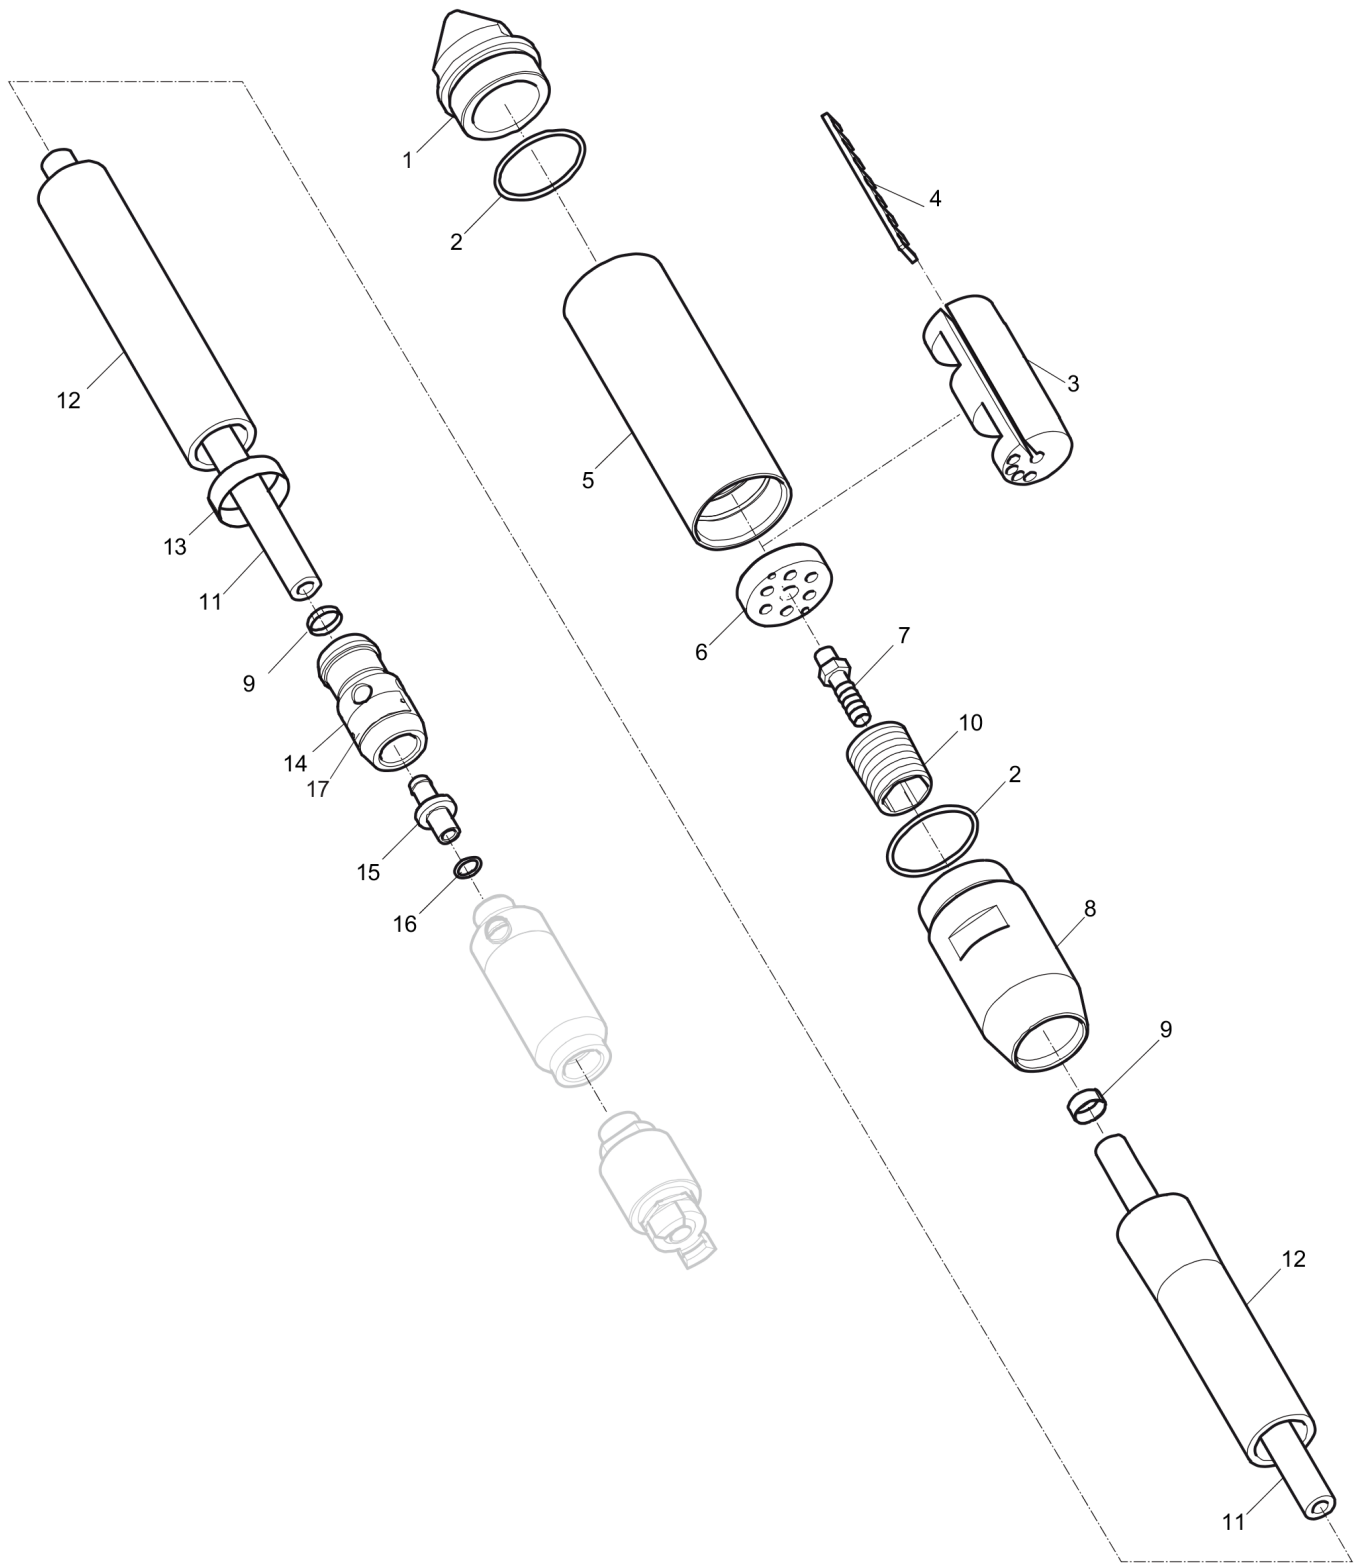

Item	Part No.	Name	Qty	L
1	594789601	End cap	1	
2	594267501	O-ring	2	
3	594401401	Rotor	1	
4	594274301	Lamella	1	
5	595168801	Tube	1	
6	594274401	Flange	1	
7	595520901	Hose holder	1	
8	594279301	Clamp	2	
9	594255001	Sleeve	1	
10	594255101	Hose	1	A
11	595141501	Hose	1	B
12	594285301	Clamp	1	
13	595168901	Nipple	1	
14	595461401	Nipple	1	
15	594527601	O-ring	1	
16	-	Data plate (Not available separately)	1	

Comments for Page: AY 27

(L)OCAL REMARKS

A | 2.1, 4.1 or 6.1 m

6.9, 13.5 or 20 ft

The exact length must be ordered.

B | 2, 4 or 6 m

6.6, 13.1 or 19.7 ft

The exact length must be ordered.

Spare parts list AY 37

Refer to the Parts Online web page for most up-to-date information. The printed information might be outdated.

Item	Part No.	Name	Qty	L
1	594789701	End cap	1	
2	594267701	O-ring	2	
3	594401301	Rotor	1	
4	594274501	Lamella	1	
5	594819101	Tube	1	
6	594274601	Flange	1	
7	594274701	Nipple	1	
8	595521001	Hose holder	1	
9	594279301	Clamp	2	
10	595444701	Sleeve	1	
11	594254401	Hose	1	A
12	595444601	Hose	1	B
13	594792501	Clamp	1	
14	594819201	Nipple	1	
15	594401201	Nipple	1	
16	594527601	O-ring	1	
17	-	Data plate (Not available separately)	1	