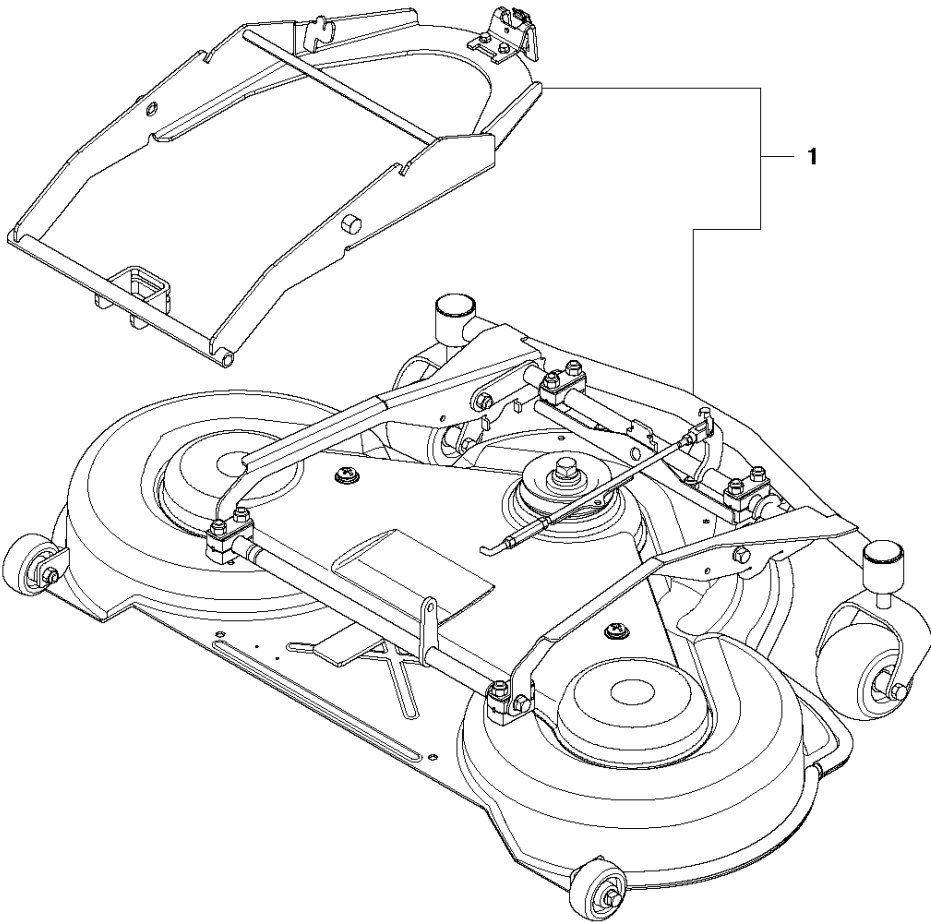

Ref	Part No	Description	Remark	QTY	KIT
1	522 50 56-01	CUTTING DECK KIT		1	
2	506 91 62-01	BLIND RIVET NUT		3	
3	535 42 83-02	PLUG ASSY		1	
4	725 24 60-51	SCREW EHHM		3	
5	734 11 64-01	WASHER		3	
6	535 42 86-01	BLADE HOUSING ASSY		1	
7	535 42 89-01	BEARING HOUSING		1	6
8	535 42 87-01	SHAFT		1	6
9	535 42 88-01	SPACER		1	6
10	738 22 05-19	BALL BEARING		2	6
11	535 42 86-02	BLADE HOUSING ASSY		2	
12	535 42 89-01	BEARING HOUSING		1	11
13	535 42 87-02	SHAFT		1	11
14	535 42 88-01	SPACER		1	11
15	738 22 05-19	BALL BEARING		2	11
16	535 42 38-01	SCREW RSQM		12	
17	734 11 64-01	WASHER		12	
18	732 21 18-01	LOCK NUT		12	
19	535 42 90-01	PULLEY		4	
20	506 53 35-01	PARALLEL KEY		7	
21	535 42 88-01	SPACER		1	
22	535 42 92-01	WASHER		3	
23	725 25 42-51	SCREW EHHM		3	
24	535 50 42-01	BLADE BRACKET		3	
25	535 42 94-10	BLADE		3	
26	506 79 23-02	KNIFE PLATE		3	
27	725 25 42-51	SCREW EHHM		3	
28	506 54 07-01	BELT TENSIONER ASSY		1	
29	506 51 95-01	SPÄNNARM KPL.		1	28
30	506 53 27-01	PULLEY		1	28
31	734 11 64-41	WASHER		1	28
32	506 55 83-02	SCREW EHHFT		1	28
33	506 91 87-02	WASHER		1	
34	725 24 51-71	SCREW EHHM		1	
35	732 21 18-01	LOCK NUT		1	
36	506 53 31-01	SPRING		1	
37	535 42 95-01	BELT		1	
38	535 42 96-01	BELT COVER		1	
39	506 98 26-01	SCREW		2	
40	506 55 97-01	WASHER		2	
41	505 44 16-01	WHEEL		2	
42	505 45 03-01	TUBE		2	
43	725 25 02-71	SCREW EHHM		2	
44	732 21 20-01	NUT		2	
45	544 18 54-01	ROLLER		1	
46	544 22 10-01	SCREW EHHM		1	
47	732 21 22-01	NUT		1	
80	506 78 97-01	LABEL		1	
81	544 23 81-13	LABEL		1	
82	506 92 90-01	LABEL		1	
83	734 11 74-41	WASHER		2	

MOWER DECK, CT122 - 1