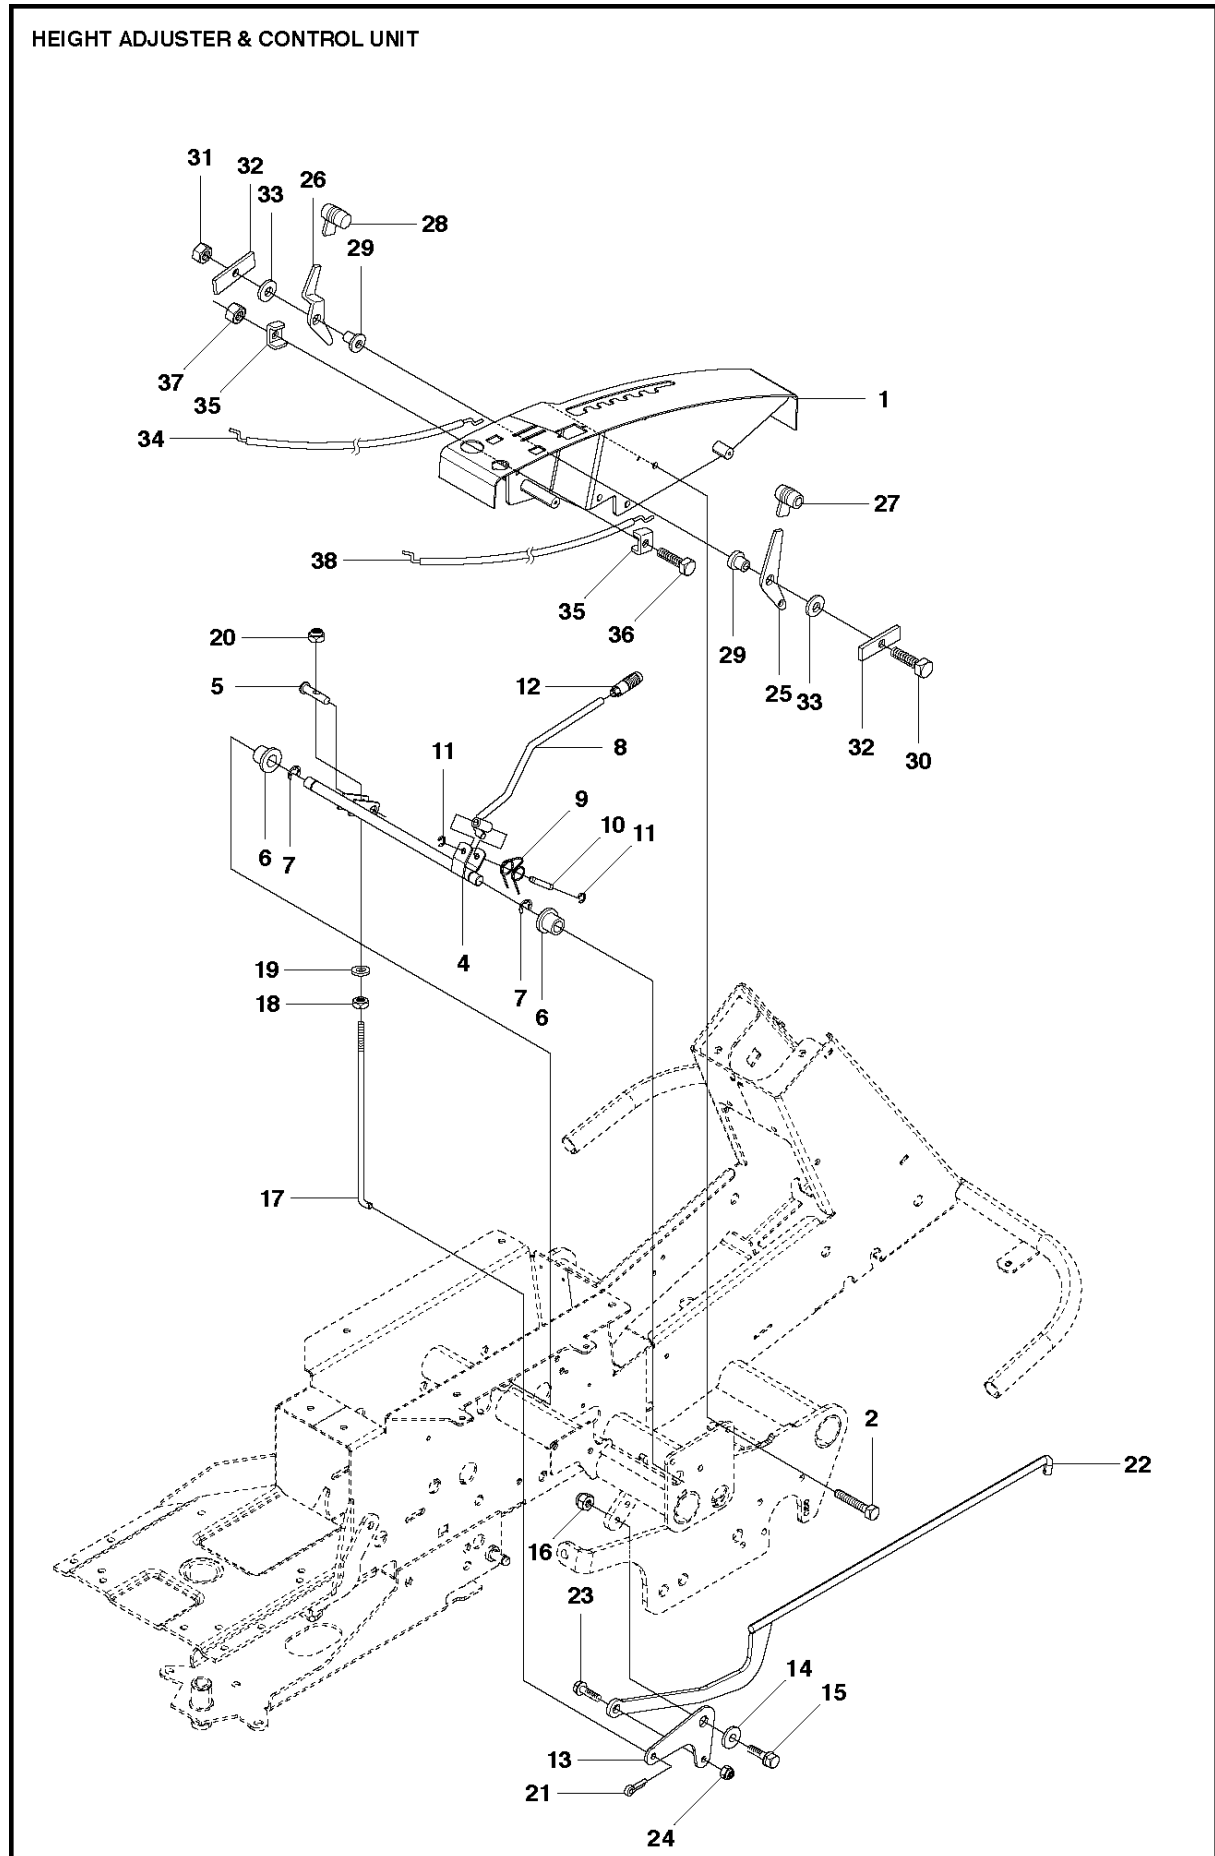

HEIGHT ADJUSTMENT

R422 Ts AWD, 967292101, 2015

Ref	Part No	Description	Remark	QTY KIT
1	535 47 54-02	CONTROL PLATE		1
2	725 24 51-71	SCREW EHHM		3
4	506 78 45-02	CONTROL LEVER ASSY		1
5	506 78 46-01	PIN		1
6	506 55 43-01	BEARING		2
7	735 31 22-20	E-CLIP		2
8	506 78 47-01	REGLERSPAK KPL.		1
9	506 53 14-01	SPRING		1
10	506 53 15-01	SHAFT		1
11	735 31 09-20	E-CLIP		2
12	506 54 20-01	HANDLE		1
13	502 63 63-01	LINK		1
14	506 91 87-02	WASHER		1
15	725 24 53-71	SCREW EHHM		1
16	732 21 16-01	NUT		1
17	506 85 45-01	HEIGHT ROD		1
18	731 23 18-01	HEXAGON NUT		1
19	734 11 72-01	WASHER		1
20	732 21 18-01	LOCK NUT		1
21	721 61 83-01	SPLIT PIN		1
22	502 63 64-02	CONNECTOR ROD		1
23	506 59 74-01	COLLAR SCREW		1
24	731 23 18-01	HEXAGON NUT		1
25	506 86 59-03	CONTROL		1
26	506 86 59-04	CONTROL		1
27	506 88 91-01	KNOB		1
28	506 88 91-02	KNOB		1
29	506 88 89-01	BUSHING		2
30	725 23 74-71	SCREW EHHM		1
31	732 21 16-01	NUT		1
32	506 92 85-02	LOCK WASHER		2
33	506 83 94-01	SPRING WASHER		2
34	506 86 39-08	THROTTLE CABLE ASSY		1
35	506 50 82-01	CLIP		2
36	725 23 35-51	SCREW EHHM		1
37	732 21 14-01	LOCK NUT		1
38	506 86 39-09	THROTTLE CABLE ASSY		1