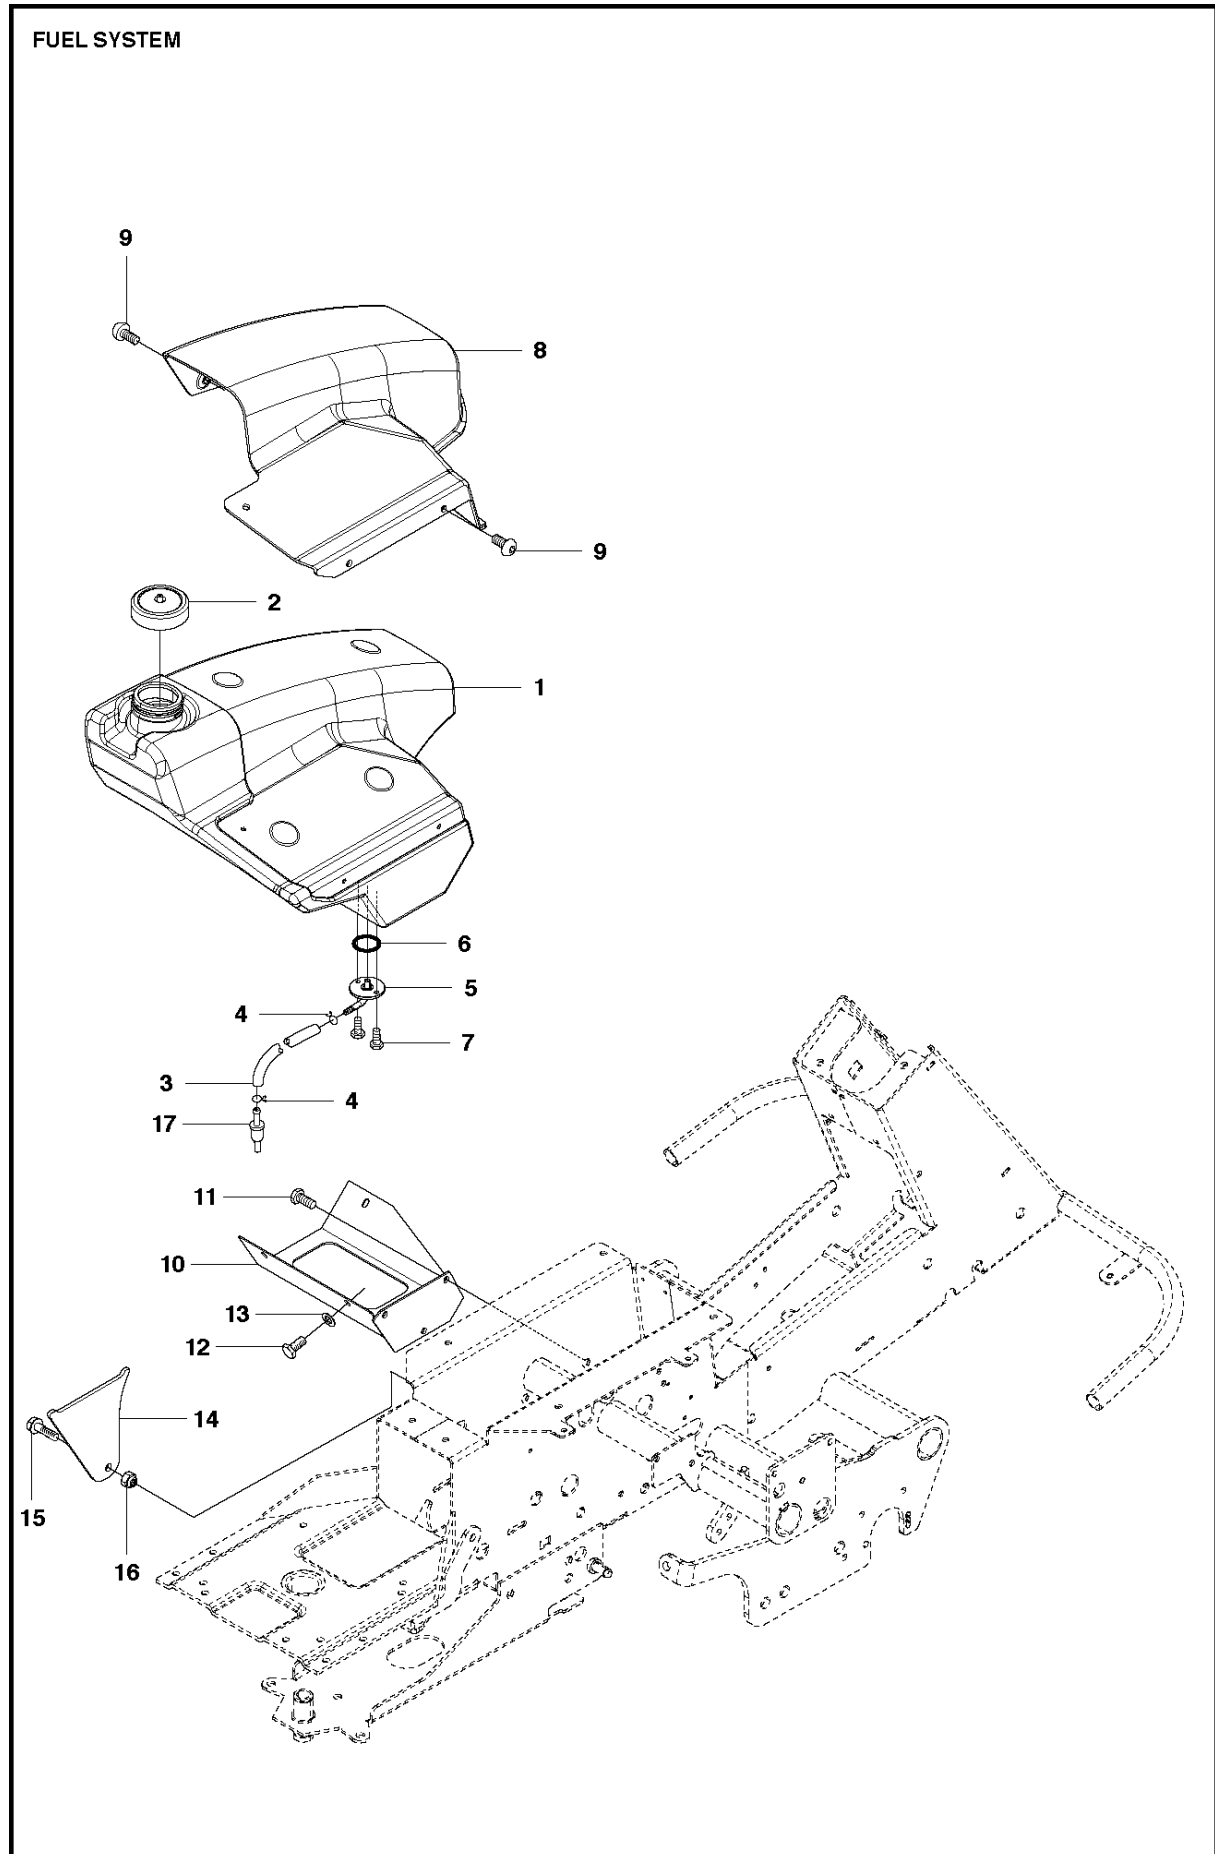

FUEL SYSTEM

R422 Ts AWD, 967292101, 2015

Ref	Part No	Description	Remark	QTY KIT
1	535 42 52-01	FUEL TANK		1
2	506 67 33-01	TANK CAP ASSY		1
3	504 80 00-07	FUEL HOSE		1
4	535 46 97-01	HOSE BRACE		2
5	506 89 18-01	CONNECTION		1
6	740 48 12-02	O-RING		1
7	535 41 56-19	SCREW		2
8	535 43 27-01	DESIGN COVER TANK		1
9	535 42 58-01	SCREW IHANM		5
10	535 43 86-01	BRACKET ASSY		1
11	725 24 51-71	SCREW EHHM		3
12	725 23 66-51	HEXAGONAL SCREW M6X12		3
13	734 11 56-01	WASHER		3
14	535 43 88-01	TANK SUPPORT		1
15	725 24 95-71	SCREW EHHM		1
16	732 21 20-01	NUT		1
17	506 79 10-01	FUEL FILTER		1