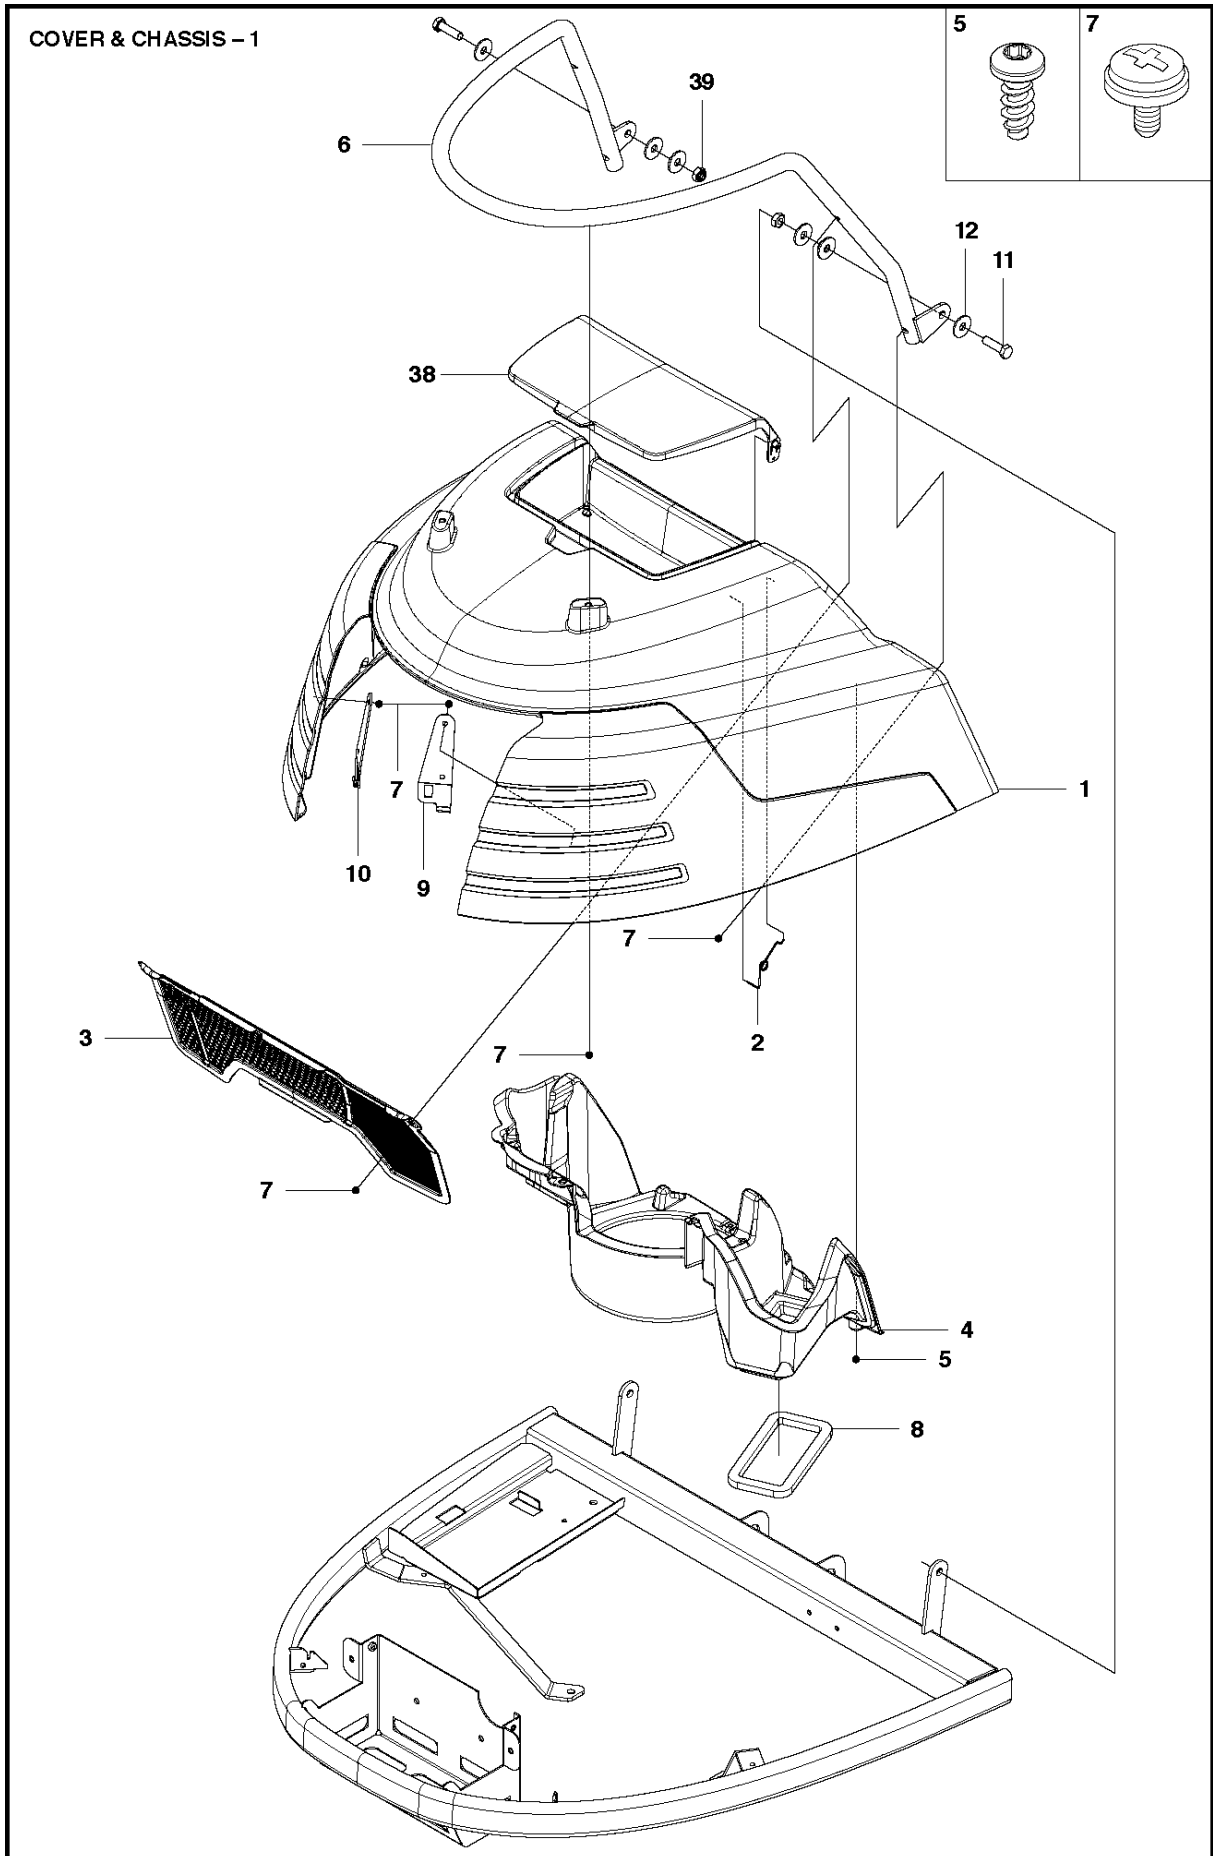

CHASSIS & ENCLOSURES

R422 Ts AWD, 967292101, 2015

Ref	Part No	Description	Remark	QTY KIT
1	581 81 96-01	ENGINE HOOD ASSY		1
2	504 12 41-01	SPRING		2
3	502 48 22-01	GRID		1
4	504 10 19-02	AIR CONDUCTOR		1
5	504 61 09-01	SCREW		5
6	502 49 46-01	LOAD CARRIER		1
7	544 40 05-01	SCREW		10
8	504 62 95-01	SEALING		1
9	504 61 39-01	GUIDE PLATE		1
10	504 61 39-02	GUIDE PLATE		1
11	725 24 97-51	SCREW		2
12	734 11 74-60	WASHER		6
38	504 10 14-01	LID		1
39	732 21 20-51	NUT		2