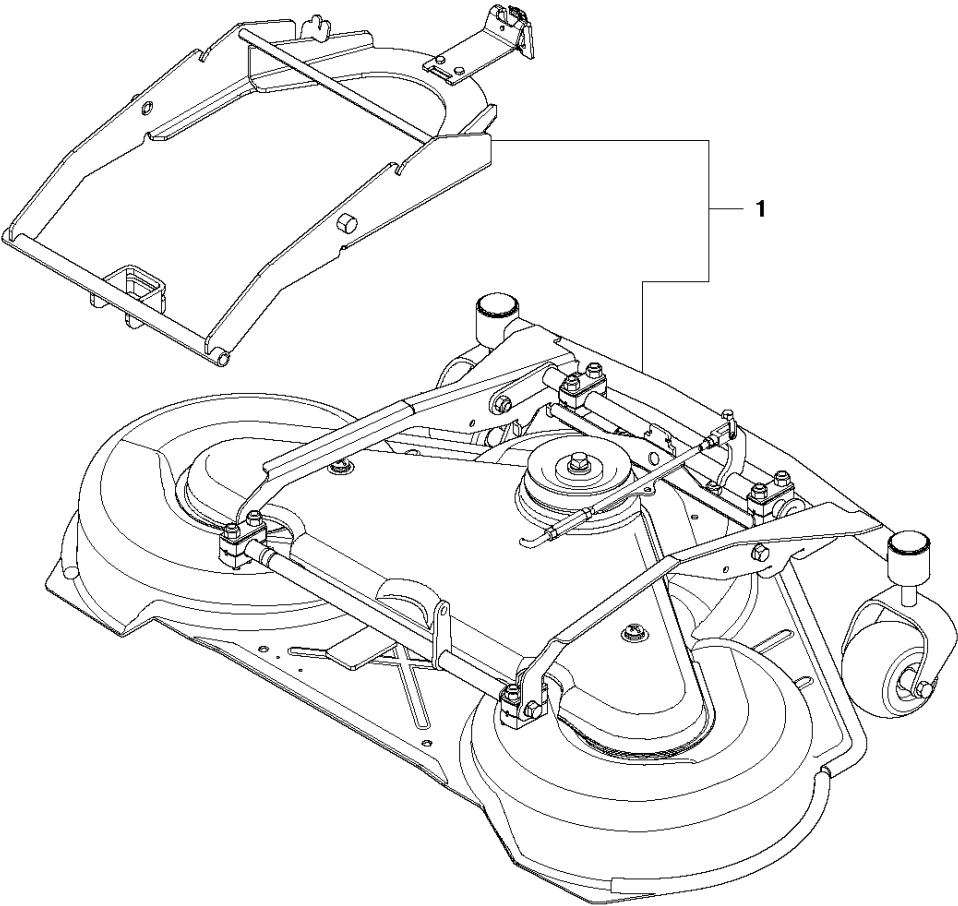

Ref	Part No	Description	Remark	QTY	KIT
1	504 56 99-01	DECK SHELL ASSY		1	
2	506 91 62-01	BLIND RIVET NUT		1	
3	544 44 93-01	PLUG		1	
4	506 57 01-04	SCREW EHHFM		1	
5	535 50 35-01	KNIFE BEARING		1	
6	544 06 78-01	BEARING HOUSING		1	5
7	535 42 87-01	SHAFT		1	5
8	535 42 88-01	SPACER		1	5
9	738 22 05-19	BALL BEARING		2	5
10	535 50 35-02	KNIFE BEARING		2	
11	544 06 78-01	BEARING HOUSING		1	10
12	535 42 87-02	SHAFT		1	10
13	535 42 88-01	SPACER		1	10
14	738 22 05-19	BALL BEARING		2	10
15	535 42 38-01	SCREW RSQM		12	
16	734 11 64-01	WASHER		12	
17	732 21 18-01	LOCK NUT		12	
18	535 42 90-01	PULLEY		4	
19	506 53 35-01	PARALLEL KEY		7	
20	535 42 88-01	SPACER		1	
21	535 42 92-01	WASHER		3	
22	725 25 42-51	SCREW EHHM		3	
23	535 50 42-01	BLADE BRACKET		3	
24	544 10 27-10	BLADE		3	
25	506 79 23-02	KNIFE PLATE		3	
26	725 25 42-51	SCREW EHHM		3	
27	506 54 07-01	BELT TENSIONER ASSY		1	
28	506 51 95-01	SPÄNNARM KPL.		1	27
29	506 53 27-01	PULLEY		1	27
30	734 11 64-41	WASHER		1	27
31	506 55 83-02	SCREW EHHFT		1	27
32	506 91 87-02	WASHER		1	
33	725 24 51-71	SCREW EHHM		1	
34	732 21 18-01	LOCK NUT		1	
35	506 53 31-01	SPRING		1	
36	544 11 33-01	BELT		1	
37	544 09 62-01	BELT COVER		1	
38	506 98 26-01	SCREW		2	
39	506 55 97-01	WASHER		2	
72	506 78 97-01	LABEL		1	
73	544 23 81-12	LABEL		1	
74	506 92 90-01	LABEL		1	

MOWER DECK, CT112 - 1