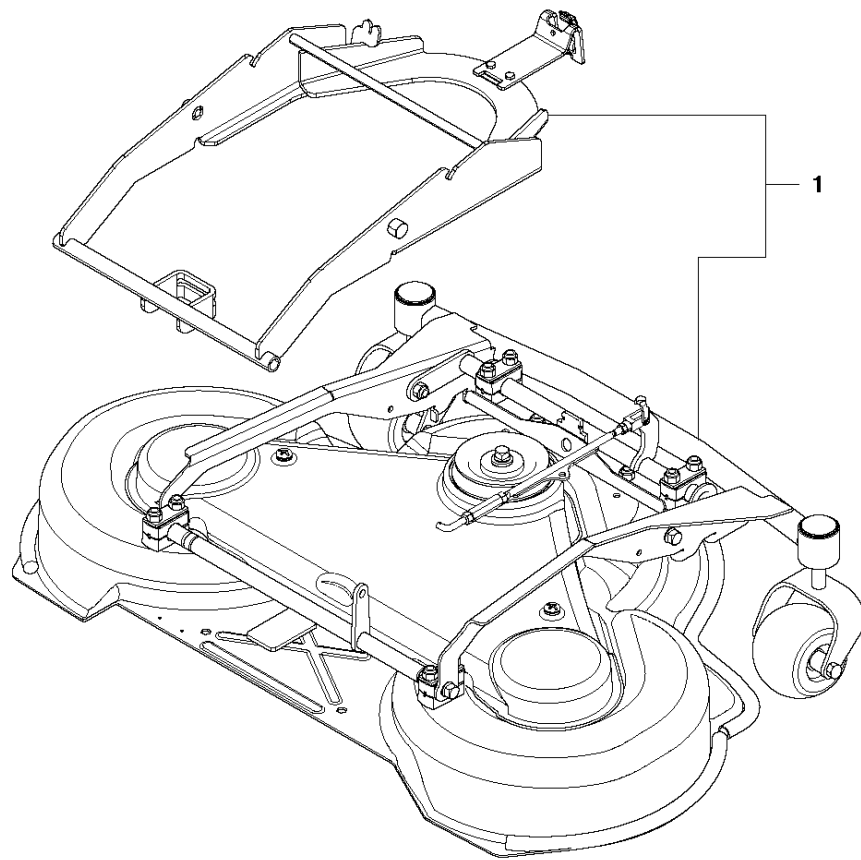

103CM CUTTING DECK

R422 Ts AWD, 967292101, 2015

Ref	Part No	Description	Remark	QTY	KIT
1	504 56 98-01	DECK SHELL ASSY		1	
2	506 91 62-01	BLIND RIVET NUT		3	
3	544 44 92-01	PLUG		1	
4	506 57 01-04	SCREW EHHFM		3	
5	535 50 35-01	KNIFE BEARING		1	
6	544 06 78-01	BEARING HOUSING		1	5
7	535 42 87-01	SHAFT		1	5
8	535 42 88-01	SPACER		1	5
9	738 22 05-19	BALL BEARING		2	5
10	535 50 35-02	KNIFE BEARING		2	
11	544 06 78-01	BEARING HOUSING		1	10
12	535 42 87-02	SHAFT		1	10
13	535 42 88-01	SPACER		1	10
14	738 22 05-19	BALL BEARING		2	10
15	535 42 38-01	SCREW RSQM		12	
16	734 11 64-01	WASHER		12	
17	732 21 18-01	LOCK NUT		12	
18	535 42 90-01	PULLEY		4	
19	506 53 35-01	PARALLEL KEY		7	
20	535 42 88-01	SPACER		1	
21	535 42 92-01	WASHER		3	
22	725 25 42-51	SCREW EHHM		3	
23	535 50 42-01	BLADE BRACKET		3	
24	504 19 04-10	BLADE		3	
25	506 79 23-02	KNIFE PLATE		3	
26	725 25 42-51	SCREW EHHM		3	
27	506 54 07-01	BELT TENSIONER ASSY		1	
28	506 51 95-01	SPÄNNARM KPL.		1	27
29	506 53 27-01	PULLEY		1	27
30	734 11 64-41	WASHER		1	27
31	506 55 83-02	SCREW EHHFT		1	27
32	506 91 87-02	WASHER		1	
33	725 24 51-71	SCREW EHHM		1	
34	732 21 18-01	LOCK NUT		1	
35	506 53 31-01	SPRING		1	
36	544 11 32-01	BELT		1	
37	544 09 61-01	BELT COVER		1	
38	506 98 26-01	SCREW		2	
39	506 55 97-01	WASHER		2	
72	506 78 97-01	LABEL		1	
73	544 23 81-11	LABEL		1	
74	506 92 90-01	LABEL		1	

MOWER DECK, CT103 - 1