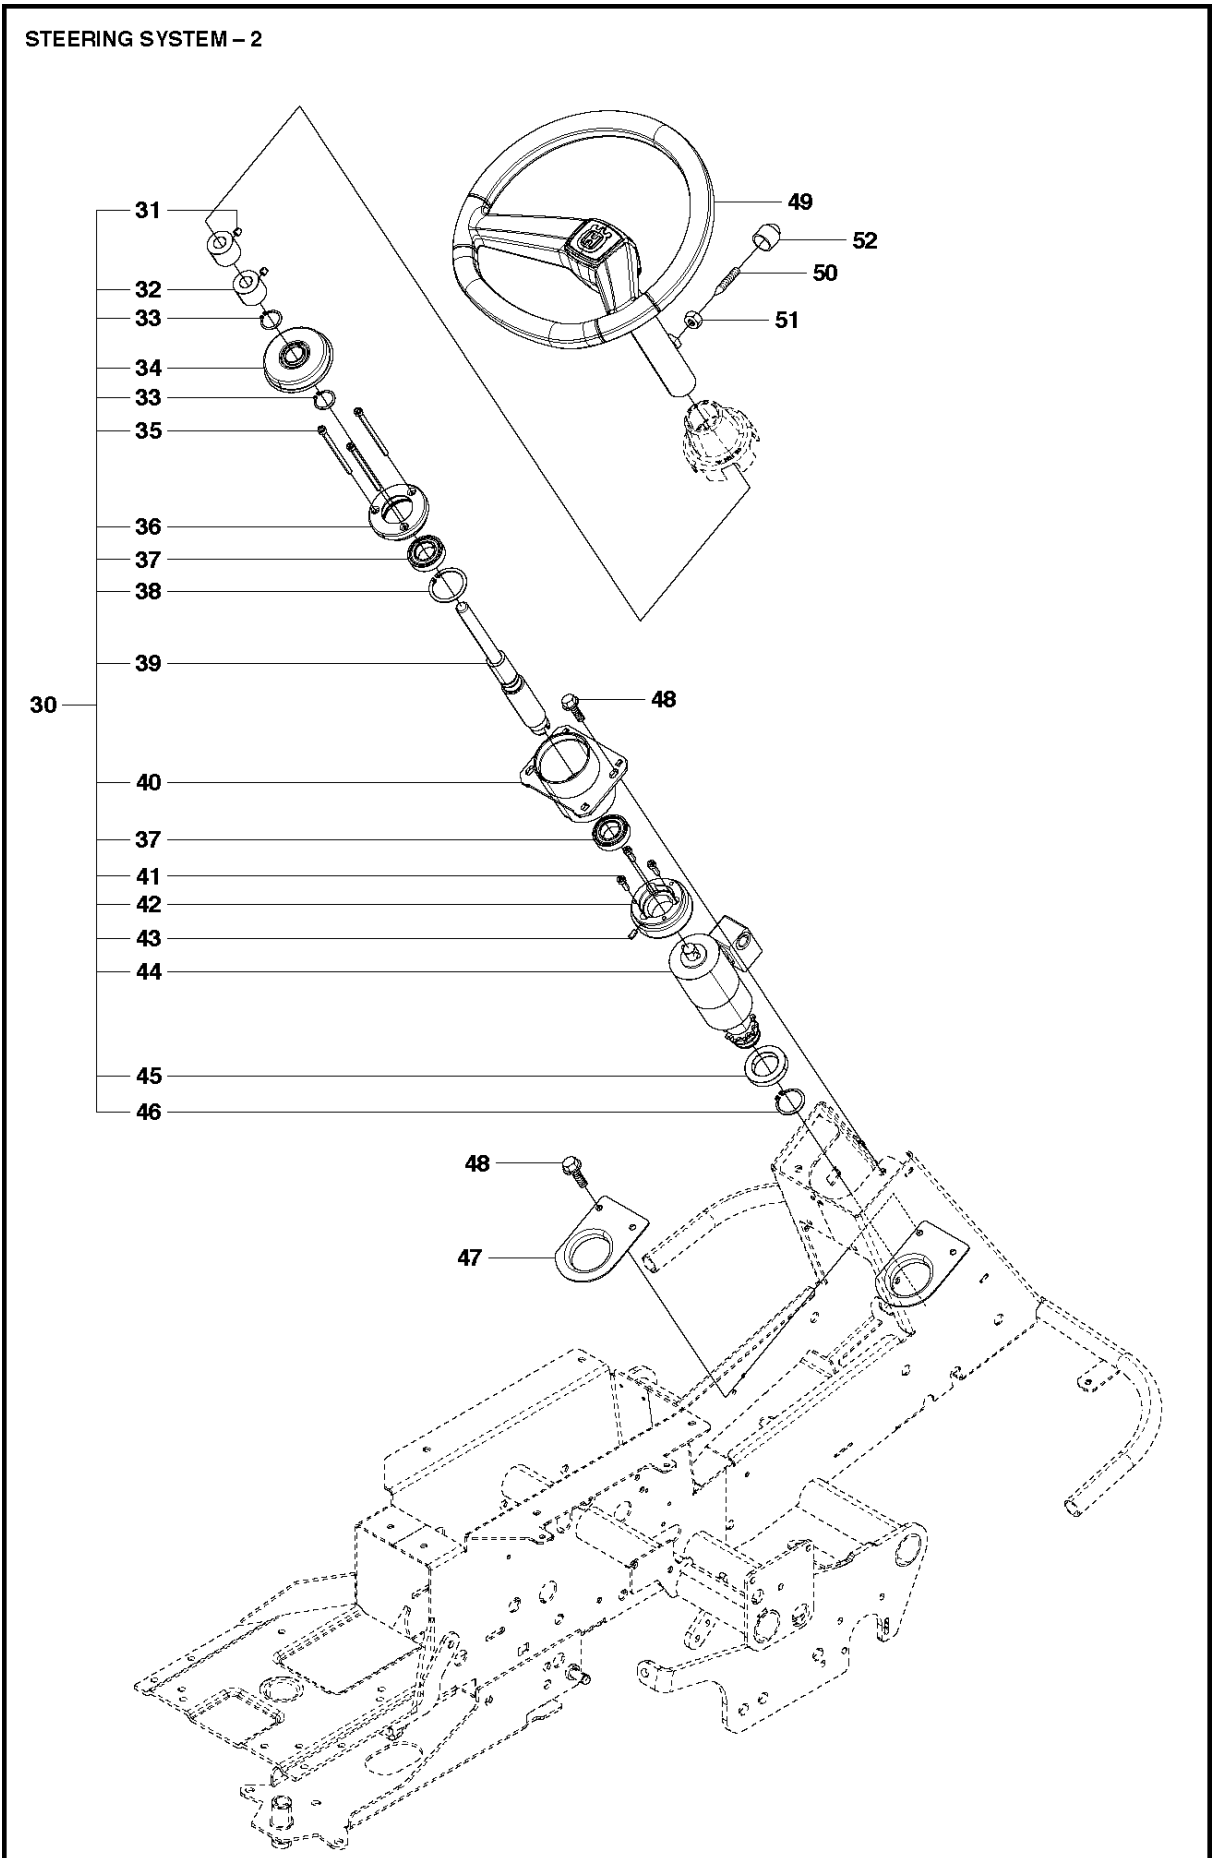

STEERING

R422 Ts AWD, 967292101, 2015

Ref	Part No	Description	Remark	QTY	KIT
30	502 63 60-01	COMFORT STEERING ASSY		1	
31	728 84 43-05	SCREW IHSETM		2	30
32	506 86 34-01	DRIVER		2	30
33	735 31 26-00	CIRCLIP		2	30
34	535 42 37-01	BELLOWS HOLDER		1	30
35	535 43 28-01	SCREW IHSCM		3	30
36	535 42 36-01	BEARING HOUSING UPPE		1	30
37	738 21 05-04	BALL BEARING		2	30
38	735 31 40-10	CIRCLIP		1	30
39	535 42 19-01	STEERING ROD		1	30
40	502 29 62-01	REINFORCING TUBE		1	30
41	725 53 70-01	SCREW IHSCM		3	30
42	535 42 35-01	BEARING HOUSING LOWE		1	30
43	721 43 35-01	SPRING PIN		1	30
44	535 45 71-02	COMFORT STEERING		1	30
45	535 42 78-01	BALL BEARING		1	30
46	735 31 33-00	CIRCLIP		1	30
47	504 53 82-01	BEARING CAGE		1	
48	506 57 01-04	SCREW EHHFM		4	
49	544 37 52-01	STEERING WHEEL		1	
50	728 74 55-05	SCREW IHSETM		1	
51	731 23 18-01	HEXAGON NUT		1	
52	544 43 32-01	PROTECTIVE COVER		1