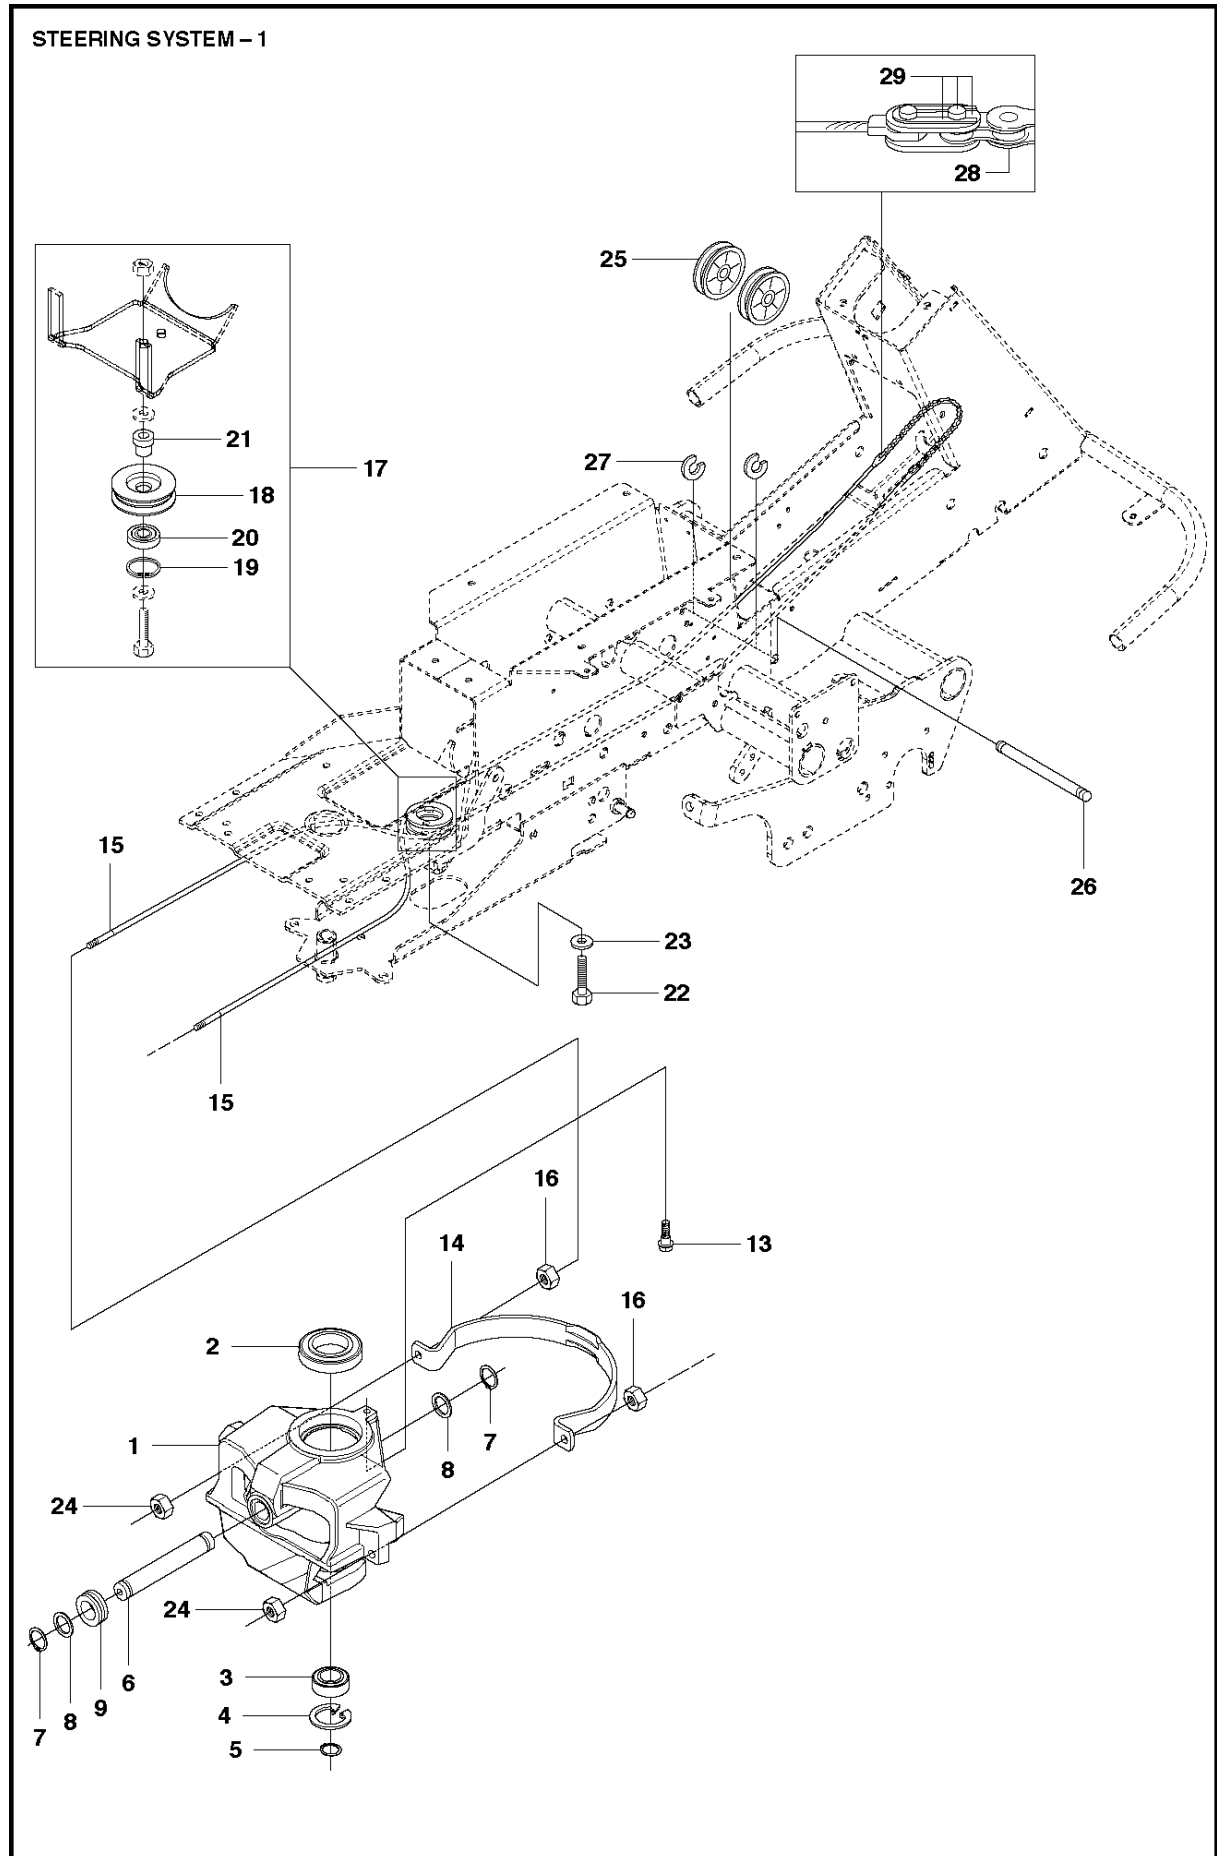

STEERING

R422 Ts AWD, 967292101, 2015

Ref	Part No	Description	Remark	QTY	KIT
1	578 36 74-01	SPINDLE		1	
2	738 21 10-04	BALL BEARING		1	
3	738 21 05-04	BALL BEARING		1	
4	735 31 40-10	CIRCLIP		1	
5	735 31 26-00	CIRCLIP		1	
6	535 46 30-01	SWING AXLE		1	
7	735 31 26-00	CIRCLIP		2	
8	506 77 34-01	WASHER		2	
9	740 68 14-21	V-RING		1	
13	506 59 74-01	COLLAR SCREW		1	
14	544 42 73-01	WIRE GUIDE		1	
15	577 19 99-03	WIRE ASSY		2	
16	731 23 20-51	HEXAGON NUT		2	
17	506 50 09-03	BARRING WHEEL		1	
18	535 42 41-01	BARRING WHEEL		1	17
19	735 31 40-10	CIRCLIP		1	17
20	738 22 04-19	BALL BEARING		1	17
21	506 50 08-02	BUSHING		1	17
22	725 25 00-51	SCREW EHHM		1	
23	734 11 74-41	WASHER		1	
24	732 21 20-51	NUT		2	
25	506 52 24-01	STARTER PULLEY		2	
26	506 53 94-03	SHAFT		1	
27	735 31 14-20	E-CLIP		2	
28	506 55 46-01	CHAIN		1	
29	506 55 47-01	LINKAGE		2