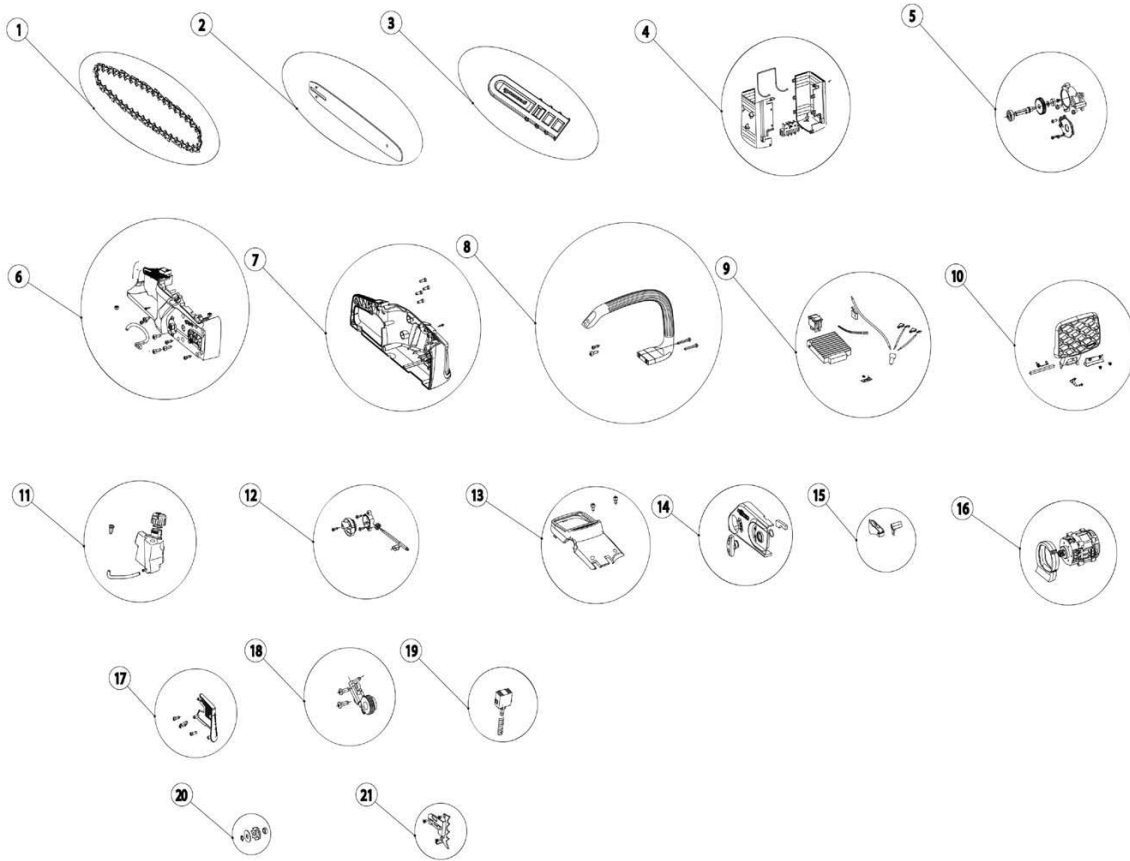

Chain Saw GD40CS40, 20077

Brushless Chainsaw GD40CS40, 20077

Pos	PNC	Description	Qty	UOM
1	RA31101590	Chain set	1	set
		16" chain	1	pcs
2	RA31100590-2	Bar set	1	set
		16" bar	1	pcs
3	RA34148590	Bar cover set	1	set
		bar cover	1	pcs
4	RA34109590	Battery Housing Assembly	1	set
		battery left housing	1	pcs
		battery right housing	1	pcs
		battery insert	1	pcs
		battery spring	1	pcs
		crosshead screw	2	pcs
5	RA33100590	Gearbox Housing Assembly	1	set
		bearing	1	pcs
		output shaft	1	pcs
		driven gear	1	pcs
		washer	1	pcs
		bearing	1	pcs
		screw	1	pcs
		gearbox housing	1	pcs
		screw	2	pcs
		gearbox cover	1	pcs
		screw	5	pcs
6	RA34116590	Right housing assembly	1	set
		right housing	1	pcs
		screw M6	3	pcs
		Oil outlet	1	pcs
		nut M6	2	pcs
		screw ST4.8X14	2	pcs
7	RA34114590	Left housing assembly	1	set
		left housing	1	pcs
		screw ST4.8X14	10	pcs
		screw M3*12	2	pcs
8	RA34103590	Auxiliary Handle Assembly	1	set
		Auxiliary Handle	1	pcs
		screw	2	pcs
		screw ST4.8X14	2	pcs
9	RA36201066BK	PCB assembly	1	set

Pos	PNC	Description	Qty	UOM
		PCB	1	pcs
		barrier	1	pcs
		start	1	pcs
		B terminal	2	pcs
		Wire (red)	50	CM
		flange	4	pcs
		terminal	4	pcs
		Wire (red)	30	CM
		Switch 3	1	pcs
		Switch 2	1	pcs
10	RA34105590	Guard Assembly	1	set
		plate	1	pcs
		pad screws	2	pcs
		barrier plate	1	pcs
		baffle spring	1	pcs
		screw ST 3*8	2	pcs
		baffle shaft	1	根
		torsion spring	1	pcs
11	RA34112590-1	Oil tank assembly	1	set
		inlet pipe	1	pcs
		oil pot	1	pcs
		seal	1	pcs
		cap	1	pcs
		cord	1	pcs
		valve	1	pcs
12	RA34108583A	Tension Assembly	1	set
		Screw ST 4.8x14	1	pcs
		Tension knob	1	pcs
		Screw	2	pcs
		Tension	1	pcs
		gear	1	pcs
		tension screw	1	pcs
		tension nail	1	pcs
13	RA34113590	Top cover assembly	1	set
		Top cover	1	pcs
		screw	2	pcs
14	RA34102590	Cover assembly	1	set
		knob	1	pcs
		side cover	1	pcs
		shaft	1	pcs