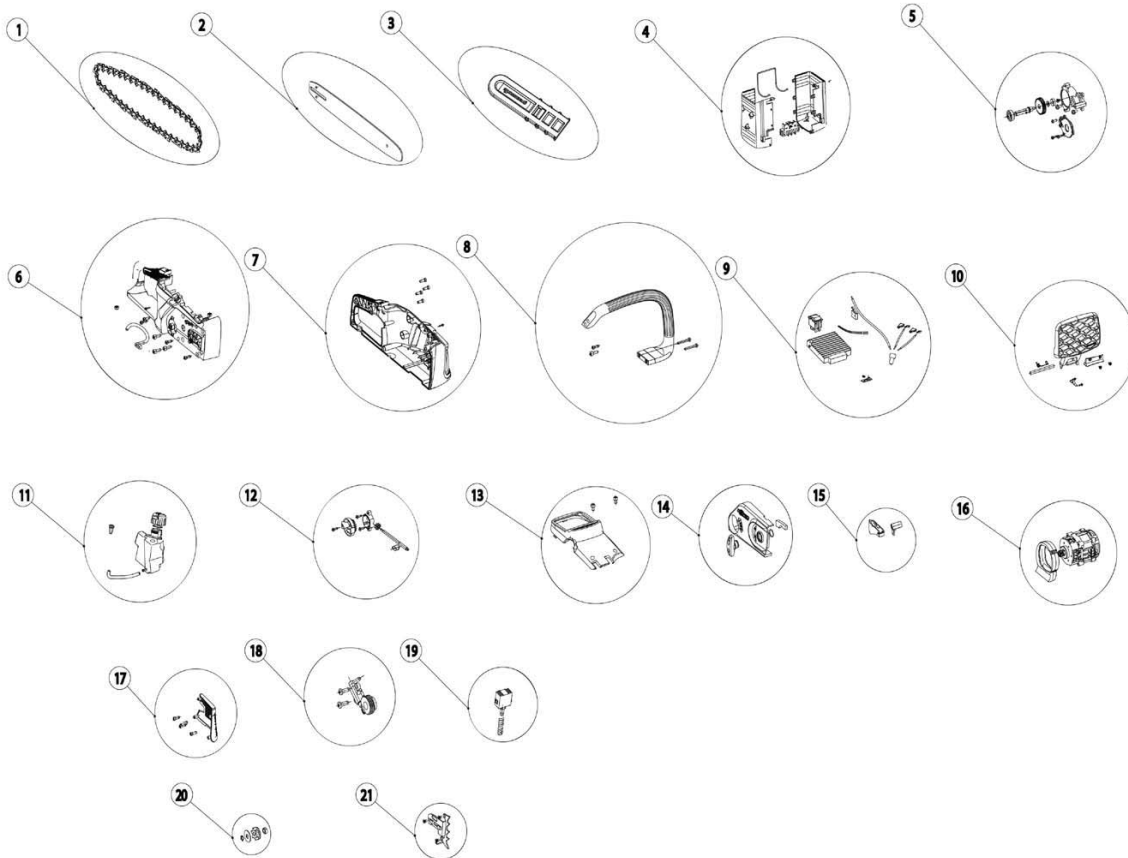

Chain Saw GD40CS40, 20077

Brushless Chainsaw GD40CS40, 20077

Pos	PNC	Description	Qty	UOM
1	RA31101590	Chain set	1	set
		16" chain	1	pcs
2	RA31100590-2	Bar set	1	set
		16" bar	1	pcs
3	RA34148590	Bar cover set	1	set
		bar cover	1	pcs
4	RA34109590	Battery Housing Assembly	1	set
		battery left housing	1	pcs
		battery right housing	1	pcs
		battery insert	1	pcs
		battery spring	1	pcs
		crosshead screw	2	pcs
5	RA33100590	Gearbox Housing Assembly	1	set
		bearing	1	pcs
		output shaft	1	pcs
		driven gear	1	pcs
		washer	1	pcs
		bearing	1	pcs
		screw	1	pcs
		gearbox housing	1	pcs
		screw	2	pcs
		gearbox cover	1	pcs
		screw	5	pcs
6	RA34116590	Right housing assembly	1	set
		right housing	1	pcs
		screw M6	3	pcs
		Oil outlet	1	pcs
		nut M6	2	pcs
		screw ST4.8X14	2	pcs
7	RA34114590	Left housing assembly	1	set
		left housing	1	pcs
		screw ST4.8X14	10	pcs
		screw M3*12	2	pcs
8	RA34103590	Auxiliary Handle Assembly	1	set
		Auxiliary Handle	1	pcs
		screw	2	pcs
		screw ST4.8X14	2	pcs
9	RA36201066BK	PCB assembly	1	set

Pos	PNC	Description	Qty	UOM
		PCB	1	pcs
		barrier	1	pcs
		start	1	pcs
		B terminal	2	pcs
		Wire (red)	50	CM
		flange	4	pcs
		terminal	4	pcs
		Wire (red)	30	CM
		Switch 3	1	pcs
		Switch 2	1	pcs
10	RA34105590	Guard Assembly	1	set
		plate	1	pcs
		pad screws	2	pcs
		barrier plate	1	pcs
		baffle spring	1	pcs
		screw ST 3*8	2	pcs
		baffle shaft	1	根
		torsion spring	1	pcs
11	RA34112590-1	Oil tank assembly	1	set
		inlet pipe	1	pcs
		oil pot	1	pcs
		seal	1	pcs
		cap	1	pcs
		cord	1	pcs
		valve	1	pcs
12	RA34108583A	Tension Assembly	1	set
		Screw ST 4.8x14	1	pcs
		Tension knob	1	pcs
		Screw	2	pcs
		Tension	1	pcs
		gear	1	pcs
		tension screw	1	pcs
		tension nail	1	pcs
13	RA34113590	Top cover assembly	1	set
		Top cover	1	pcs
		screw	2	pcs
14	RA34102590	Cover assembly	1	set
		knob	1	pcs
		side cover	1	pcs
		shaft	1	pcs