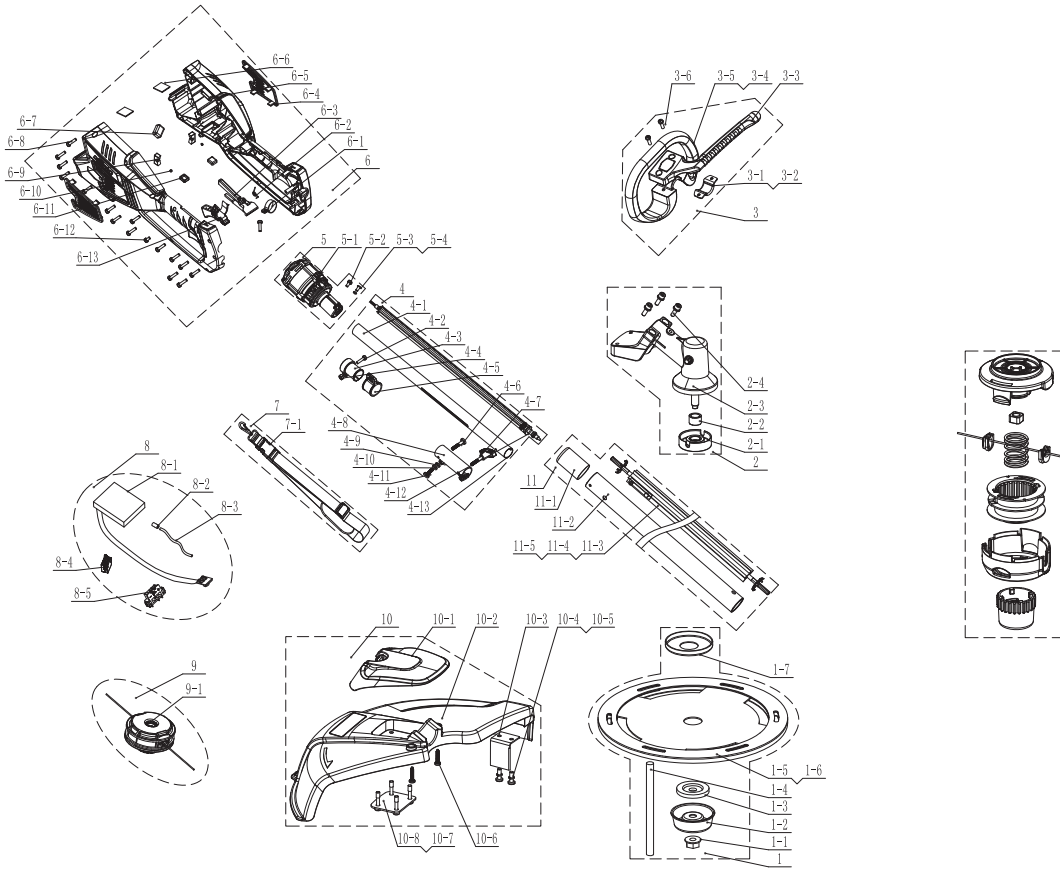

Brushless top mount trimmer, 1301507

Brushless top mount trimmer GD40BC, 1301507

Pos	PNC	Description	Qty	UOM
1	RA33313836	Blade assembly	1	set
		blade nut	1	pcs
		stick	1	pcs
		cap	1	pcs
		tube	1	pcs
		plate	1	pcs
		shelter bowl	1	pcs
		blade	1	pcs
2	RA311601418	Gear assembly	1	set
		gearbox	1	pcs
		blade	1	pcs
		bushing	1	pcs
		bolt M5*15	3	pcs
3	RA311221418	Auxiliary Handle Assembly	1	set
		bolt & gasket M5*25	2	pcs
		plate	1	pcs
		auxiliary handle	1	pcs
		Gear lever	1	pcs
		rubber ring	1	pcs
		rubber pad	1	pcs
4	RA33304836-1	Upper tube assembly	1	set
		tube	1	pcs
		M5*18 screw & washer	1	pcs
		strap clip	1	pcs
		nut M5	1	pcs
		buckle	1	pcs
		screw	1	pcs
		knob	1	pcs
		tube	1	pcs
		fiat pad	1	pcs
		spring pad	1	pcs
		screw M5*12	1	pcs
		shaft assembly	1	pcs
		clasp	1	pcs
		screw M5*8	1	pcs
		screw M4*15	1	pcs
		cushion	1	pcs
5	RA36101836B	Motor assembly	1	set

Pos	PNC	Description	Qty	UOM	
6	RA31301836	screw	1	pcs	
		Housing assembly	1	set	
		hoop	1	pcs	
		torsion spring	1	pcs	
		anti lock	1	pcs	
		cover	1	pcs	
		cover	1	pcs	
		sponge	2	pcs	
		magnetic ring	1	pcs	
		screw ST4.2*16-F	16	pcs	
		rubber pad	2	pcs	
		chip	2	pcs	
		rubber pad	2	pcs	
		screw ST4*12-F	1	pcs	
		switch trigger	1	pcs	
7	RA37902144	Harness assembly	1	set	
		harness	1	pcs	
8	RA36201836T	PCB assembly	1	set	
		PCB	1	pcs	
		heat shrink tube	6cm	pcs	
		wire (red)	25cm	pcs	
		speed switch	1	pcs	
		plug	1	pcs	
9	RA311161437A	Trimmer head assembly	1	set	
		trimmer head	1	pcs	
10	RA311131410F	Guard assembly	1	set	
		cover	1	pcs	
		guard	1	pcs	
		blade	1	pcs	
		screw	2	pcs	
		spring pad	2	pcs	
		screw	2	pcs	
		cover plate	1	pcs	
		plate	4	pcs	
11	RA333011437	Lower tube assembly	1	set	
		tube	1	pcs	
		tube	1	pcs	
		shaft	1	pcs	
		lower tube	1	pcs	
		clasp	1	pcs	