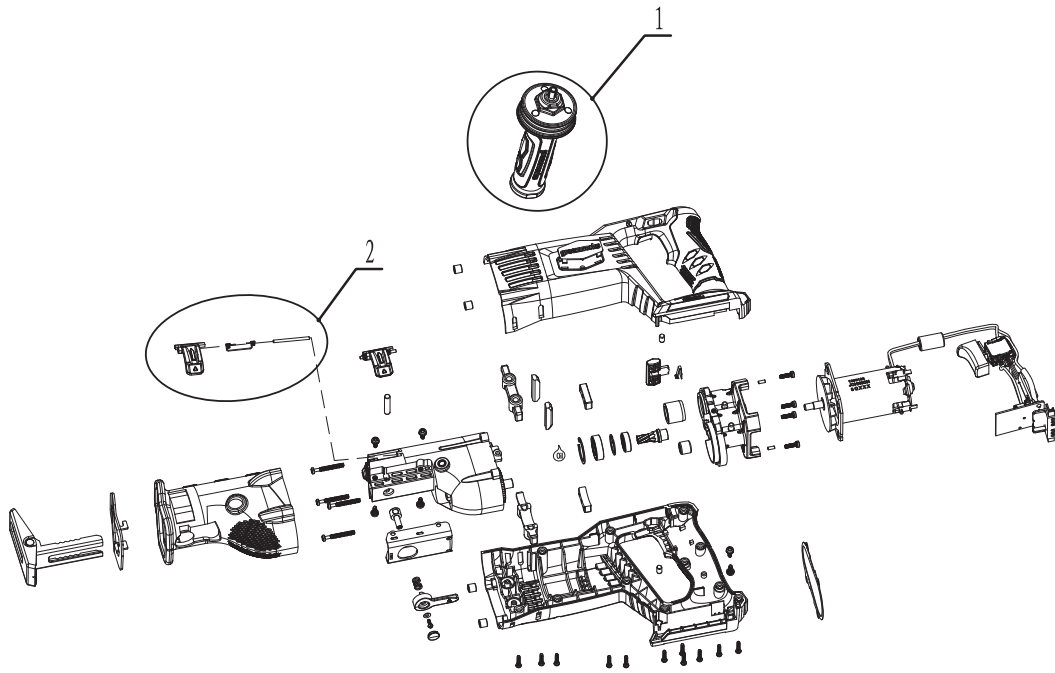

# Power Tool G24RS, 1200007

Rec saw G24RS, 1200007

Pos	PNC	Description	Qty	UOM
1	RA341101113	Side handle assembly	1	Set
		Side handle	1	piece
2	RA341061113	Trigger assembly	1	Set
		Trigger	1	piece
		Torsional spring	1	piece
		Pin	1	piece