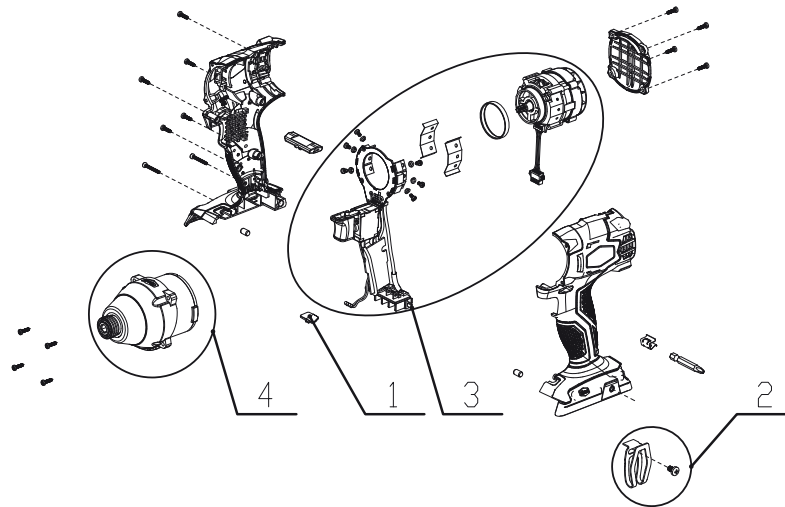

Power Tool GD24ID, 3801407

Pos	PNC	Description	Qty	UOM
1	RA34111784	LED Lamp-chimney	1	set
		LED Lamp-chimney	1	piece
2	RA33307784	Belt Clip Assembly	1	set
		Belt Clip	1	piece
		Screw Of Blet Clip	1	piece
3	RA31106797	PCB Board Assembly	1	set
		battery socket assembly	1	piece
		shrinkable tube	10	cm
		PCB Board Assembly	1	piece
		speed switch	1	piece
		Screw	6	piece
		insulated sleeve	6	piece
		insulation pad	2	piece
		rubber ring	1	piece
		Motor	1	piece
		PCBA fixed seat	1	piece
4	RA31100797	Gear Box Assembly	1	set
		gear box rear housing	1	piece
		screw	2	piece
		bearing	1	piece
		annular gear	1	piece
		planetary gear	3	piece
		washer	1	piece
		pin	3	piece
		drive shaft	1	piece
		steel ball	2	piece
		rubber ring	1	piece
		spring pocket	1	piece
		spring	1	piece
		steel ball gasket	1	piece
		steel ball	18	piece
		pounding head	1	piece
		output shaft	1	piece
		steel ball	2	piece
		nylon washer	1	piece
		steel wire ring for hole	1	piece
		sleeve	1	piece
		gear box front housing	1	piece
		spring	1	piece

Pos	PNC	Description	Qty	UOM
		sleeve	1	piece
		sleeve washer	1	piece
		steel wire ring for shaft	1	piece
		rubber cover	1	piece
		oil	0,006	KG

Brushless impact driver, 31000797

Brushless impact driver, 31000797: 37042A, 3801407RU, 32067, 3801407, 3700762, 3801407RU, 37042, 3800262