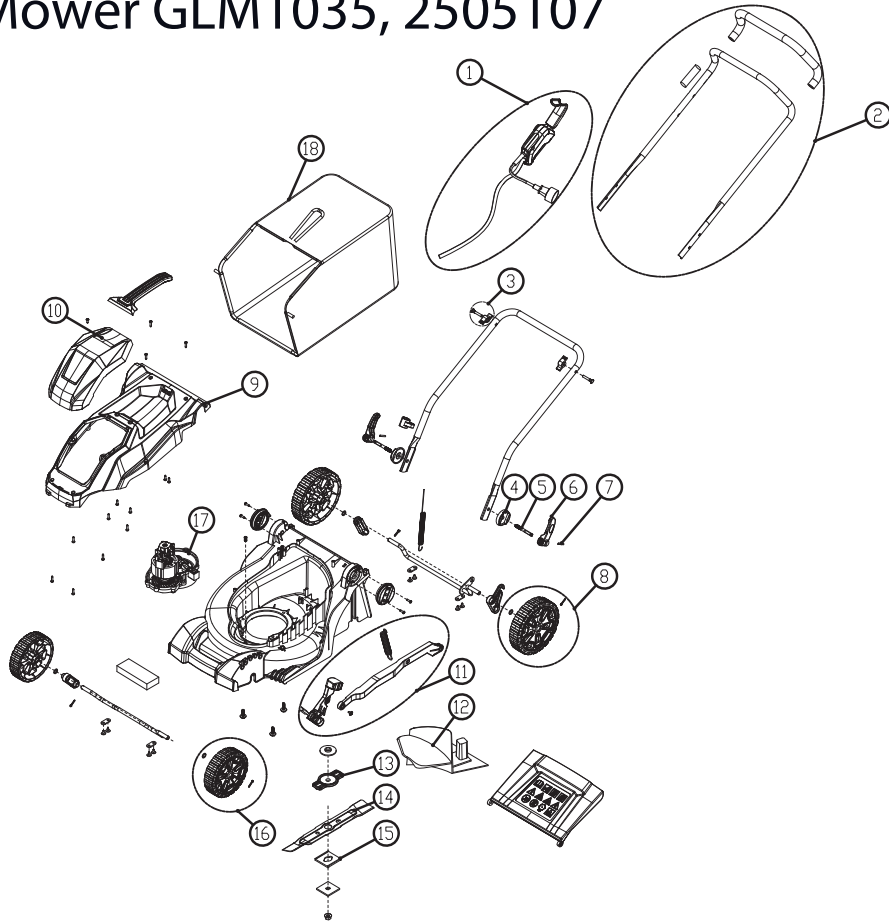

## 1000W 35cm Electric Lawn Mower GLM1035, 2505107

Pos	PNC	Description	Qty	UOM
1	RA333011561	Upper handle-rod assembly	1	set
		Upper handle-rod	1	pcs
		Handle sponge	1	pcs
		Sponge sleeve	1	pcs
2	RA311031561	Switch box assembly	1	set
		Screw ST4*16-F	4	pcs
		Screw ST4.2*18-F	4	pcs
		Torsional spring	1	pcs
		Spring	1	pcs
		Upper box housing	1	pcs
		Lower box housing	1	pcs
		Tension disc	2	pcs
		Handle	1	pcs
		Box insert	1	pcs
		Button	1	pcs
		Sleeve	1	pcs
		Terminal sleeve	2	pcs
		Switch	1	pcs
		Two core plugs	1	pcs
		Double core wires	1	pcs
		B-terminal	2	pcs
		U-pin 3*4	2	CM
		Terminal sleeve 4.8*0.5	2	pcs
		Capacitance	1	pcs
3	RA3410835AB	Clamp knob assembly	1	set
		Blot M6*30	1	pcs
		knob	1	pcs
4	RA341211558	Clamp block assembly	1	set
		Clamp block	2	pcs
5	RA322011558	M8 blot assembly	1	set
		M8 blot	2	pcs
6	RA34102466V1	Clamp handle assembly	1	set
		Clamp handle	2	pcs
7	RA32901466	Pin 5*26	1	set
		Pin 5*26	2	pcs
8	RA341121558	7" wheel assembly	1	set
		Cotter pin	1	pcs
		Washer	1	pcs
		7" wheel	1	pcs
		Wheel cover	1	pcs
9	RA341031561	Guard cover assembly	1	set