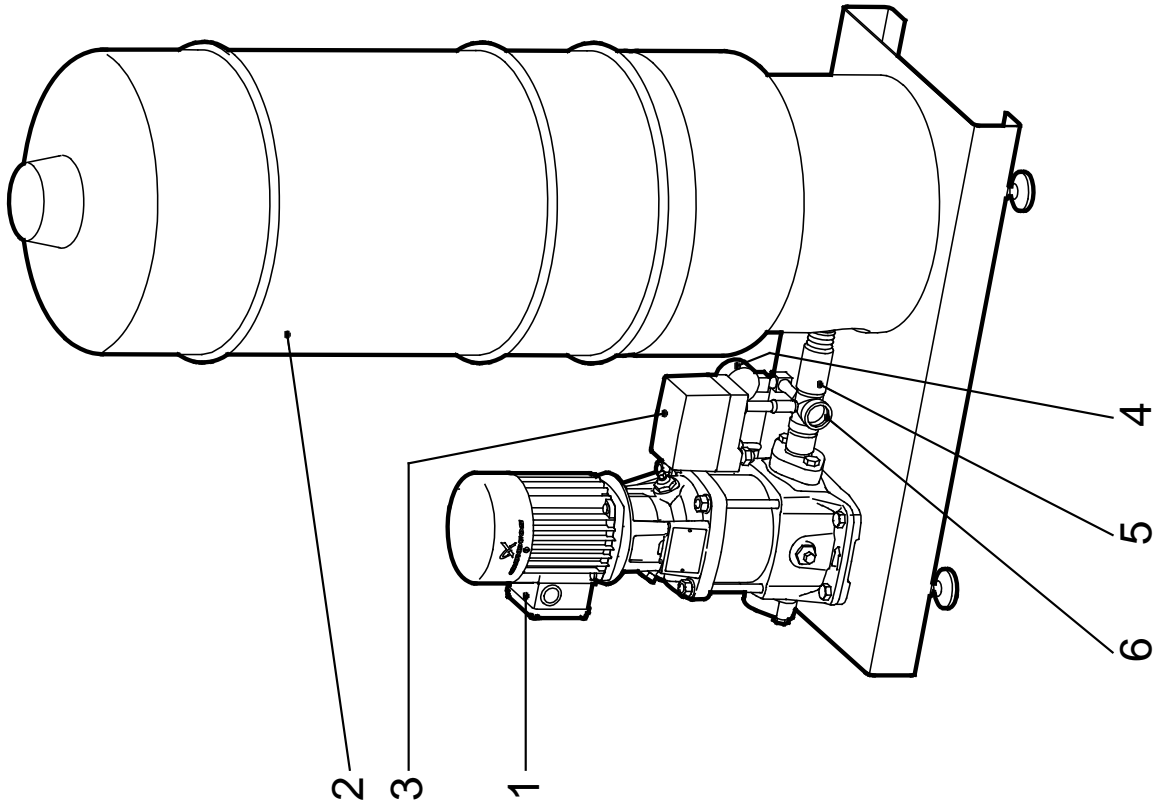

Pressure switch kit

Pos.	Pump type	Hydro Solo E / S	
	Kit No	98995466	
3	Pressure swich	1	

Sensor kit

Pos.	Pump type	Hydro Solo E / S	
	Kit No	96637452	96637453
7	Pressure transducer 0 - 10 bar	1	-
	Pressure transducer 0 - 16 bar	-	1
-	Cable clip	1	1

Tank kit

Pos.	Pump type	Hydro Solo E / S	
	Kit No	98995462	98995463
2	Tank 18 liter, PN 10	1	-
	Tank 12 liter, PN 16	-	1

Hydro Solo S

Hydro Solo E

TM02 7562 2809, TM02 2587 2809