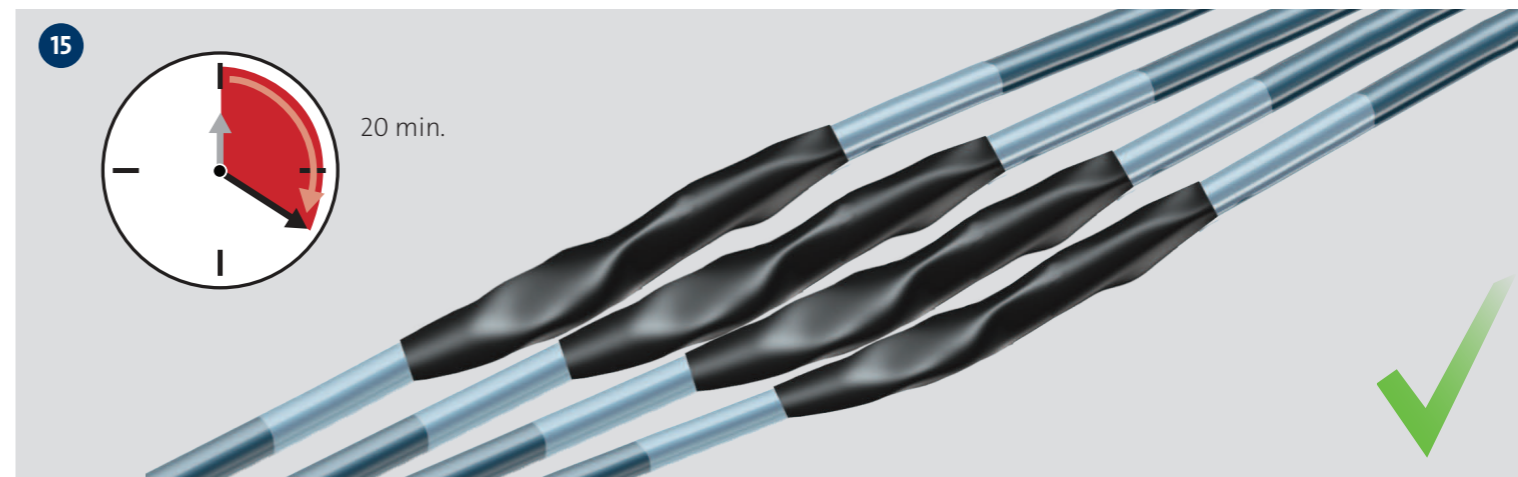

**KM**

V7065924 0713

ECM: 1110650

be think innovate

**GRUNDFOS** 

The name Grundfos, the Grundfos logo, and the phrase be think innovate, are registered trademarks owned by Grundfos Holding A/S or Grundfos A/S, Denmark. All rights reserved worldwide.