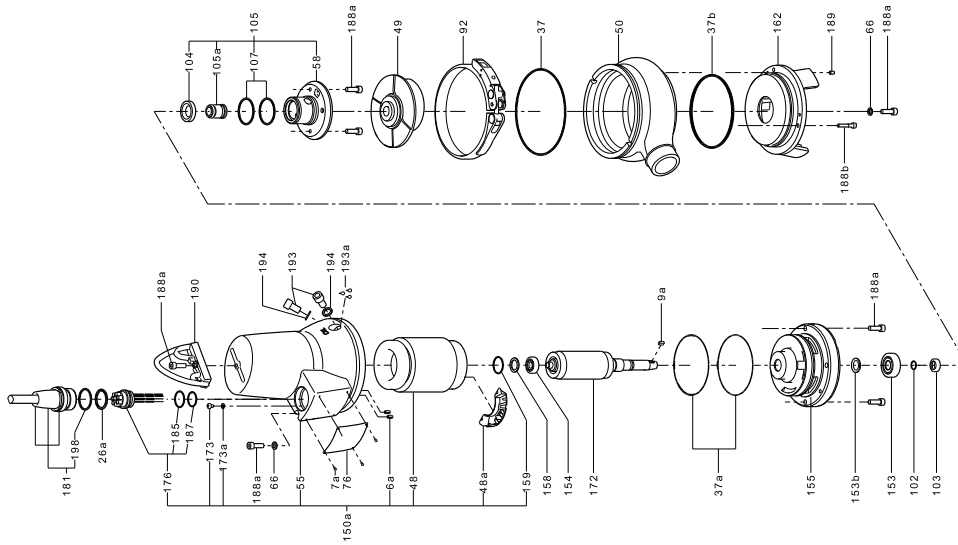

EF

TM02 7362 3009

DP 2.6 kW

TM02 7232 4506

DP 0.9, 1.5 kW

TM02 7229 3009