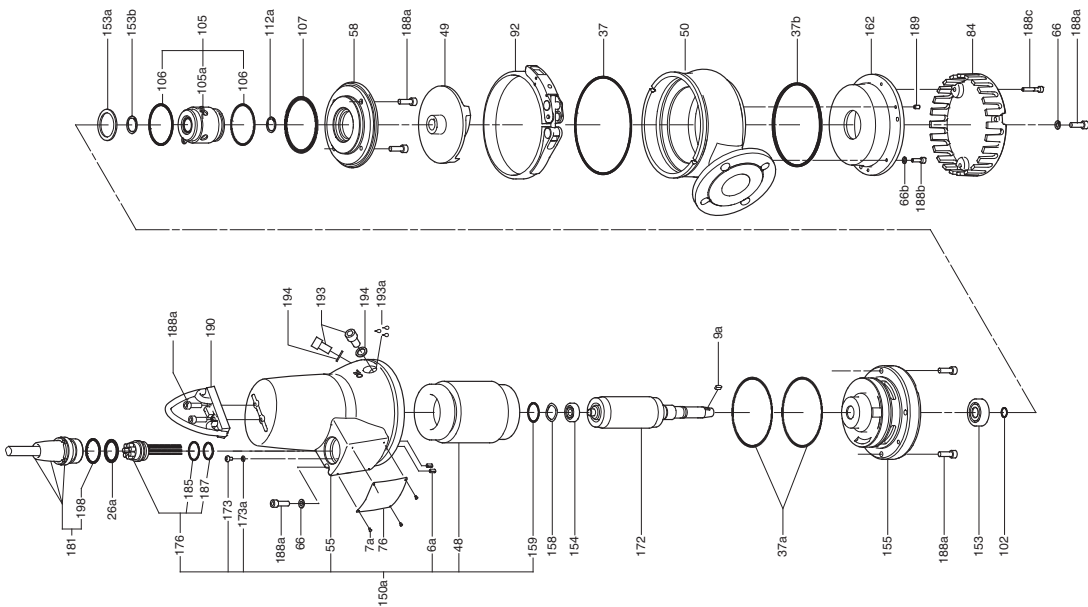

EF

TM02 7362 3009

DP 2.6 kW

TM02 7232 4506

DP 0.9, 1.5 kW

TM02 7229 3009