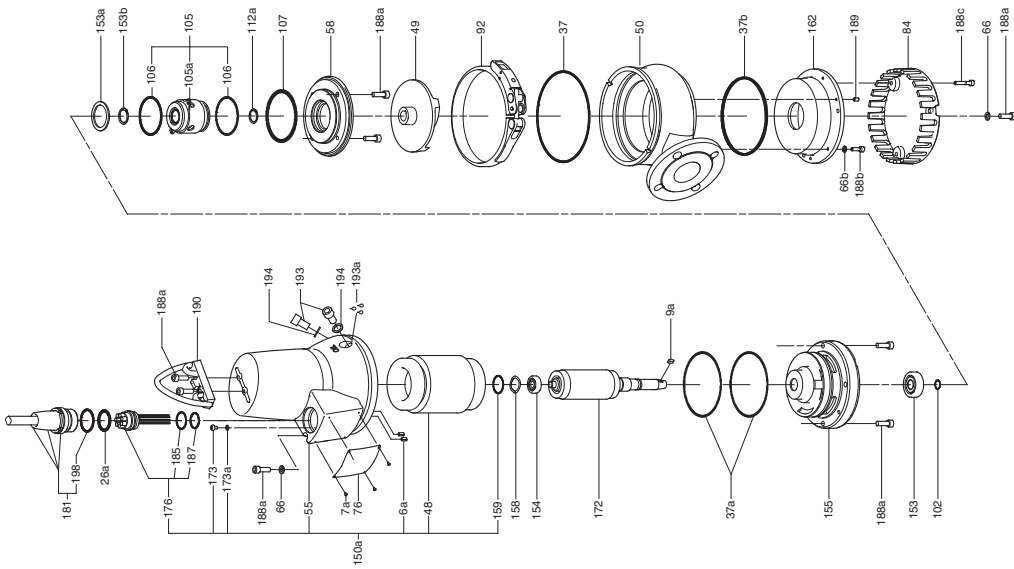

Shaft seal

Pos.	Description	0.9-1.5 kW		2.6 kW	
		BQQP	BQQV	BQQP	BQQV
		Kit No	96106536	96645161	96076123
9a	Key	1	1	1	1
58	Shaft seal retainer	1	1		
66	Lock washer	1	1	1	1
105a	Shaft seal cartridge	1	1	1	1
106	O-ring	-	-	2	2
107	O-ring	2	2	1	1
112a	Retaining ring	-	-	1	1
153a	Retaining ring	-	-	1	1
188a	Screw M8 x 25	1	1	1	1
194	Sealing washer	2	2	2	2

SmartSeal

Pos.	Description	DN 65		DN 65/80	
		NBR	FKM	NBR	FKM
		Kit No	96575022	96659160	96575023
-	SmartSeal for guide shoe	1	1	1	1

Sphere for hook-up

Pos.	Description	DN 50/Rp 2	
		NBR	FKM
		Kit No	96592034
-	Sphere for hook-up	1	1

Upper guide rail holder

Pos.	Description	DN 65/80
		Kit No
-	Upper guide rail holder	1

EF

TM02 7362 3009

DP 2.6 kW

TM02 7232 4506

DP 0.9, 1.5 kW

TM02 7229 3009

DP, EF

Bearing

Pos.	Description	Frame	A	B/C
		Kit No	98682345	96690707
153	Bearing		1	1
154	Bearing		1	1

Cable

Pos.	Description	Length Type	10		15		20		25	
			Standard	Ex	Standard	Ex	Standard	Ex	Standard	Ex
181	Cable		96591649	96689976	96659473	96689977	96591660	96689978	96689953	96689979