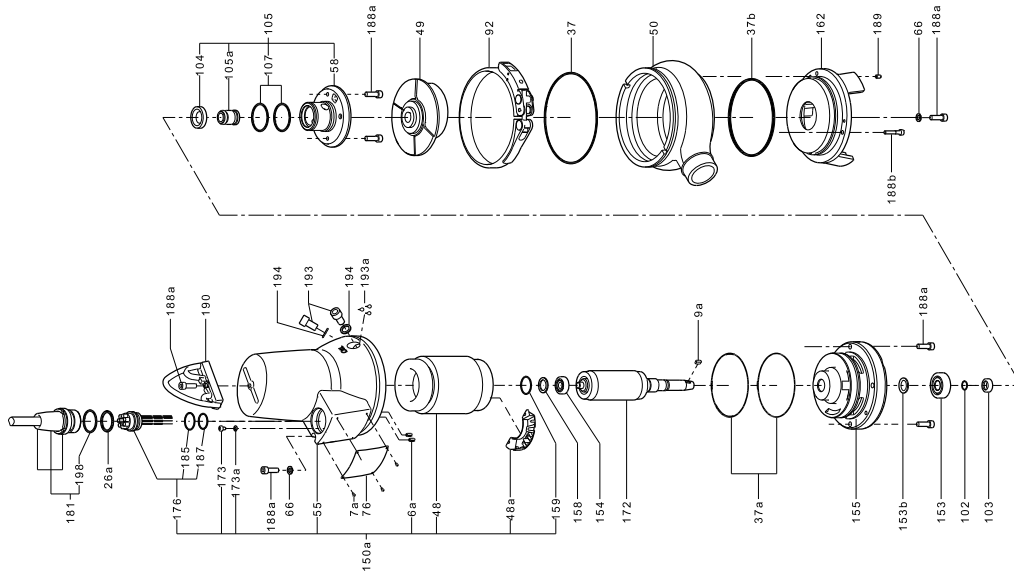

Shaft seal

Pos.	Description	0.9-1.5 kW		2.6 kW	
		BQQP	BQQV	BQQP	BQQV
		Kit No	96106536	96645161	96076123
9a	Key	1	1	1	1
58	Shaft seal retainer	1	1		
66	Lock washer	1	1	1	1
105a	Shaft seal cartridge	1	1	1	1
106	O-ring	-	-	2	2
107	O-ring	2	2	1	1
112a	Retaining ring	-	-	1	1
153a	Retaining ring	-	-	1	1
188a	Screw M8 x 25	1	1	1	1
194	Sealing washer	2	2	2	2

SmartSeal

Pos.	Description	DN 65		DN 65/80	
		NBR	FKM	NBR	FKM
		Kit No	96575022	96659160	96575023
-	SmartSeal for guide shoe	1	1	1	1

Sphere for hook-up

Pos.	Description	DN 50/Rp 2	
		NBR	FKM
		Kit No	96592034
-	Sphere for hook-up	1	1

Upper guide rail holder

Pos.	Description	DN 65/80
		Kit No
-	Upper guide rail holder	1

EF

TM02 7362 3009

DP 2.6 kW

TM02 7232 4506

DP 0.9, 1.5 kW

TM02 7229 3009

DP, EF

Bearing

Pos.	Description	Frame	A	B/C
		Kit No	98682345	96690707
153	Bearing		1	1
154	Bearing		1	1

Cable

Pos.	Description	Length Type	10		15		20		25	
			Standard	Ex	Standard	Ex	Standard	Ex	Standard	Ex
181	Cable		96591649	96689976	96659473	96689977	96591660	96689978	96689953	96689979