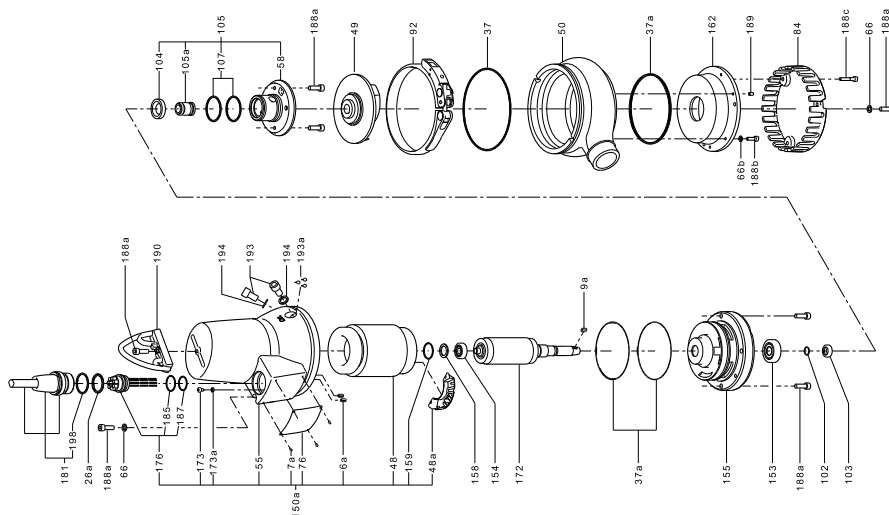

DP, EF

Bearing

Pos.	Description	Frame	A	B/C
		Kit No	98682345	96690707
153	Bearing		1	1
154	Bearing		1	1

Cable

Pos.	Description	Length Type	10		15		20		25	
			Standard	Ex	Standard	Ex	Standard	Ex	Standard	Ex
181	Cable		96591649	96689976	96659473	96689977	96591660	96689978	96689953	96689979

Guide shoe

Pos.	Description	DN 65				DN 65/80			
		NBR		FKM		NBR		FKM	
		Kit No	96692327	96692330	96692331	96692332			
-	Rubber seal for guide shoe	1	1	1	1				
-	Guide shoe	1	1	1	1				

Lifting bracket

Pos.	Description	Frame	A	B/C
		Kit No	96690420	96690428
188a	Screw		1	2
190	Lifting bracket		1	1

EF

TM02 7362 3009

DP 2.6 kW

TM02 7232 4506

DP 0.9, 1.5 kW

TM02 7229 3009