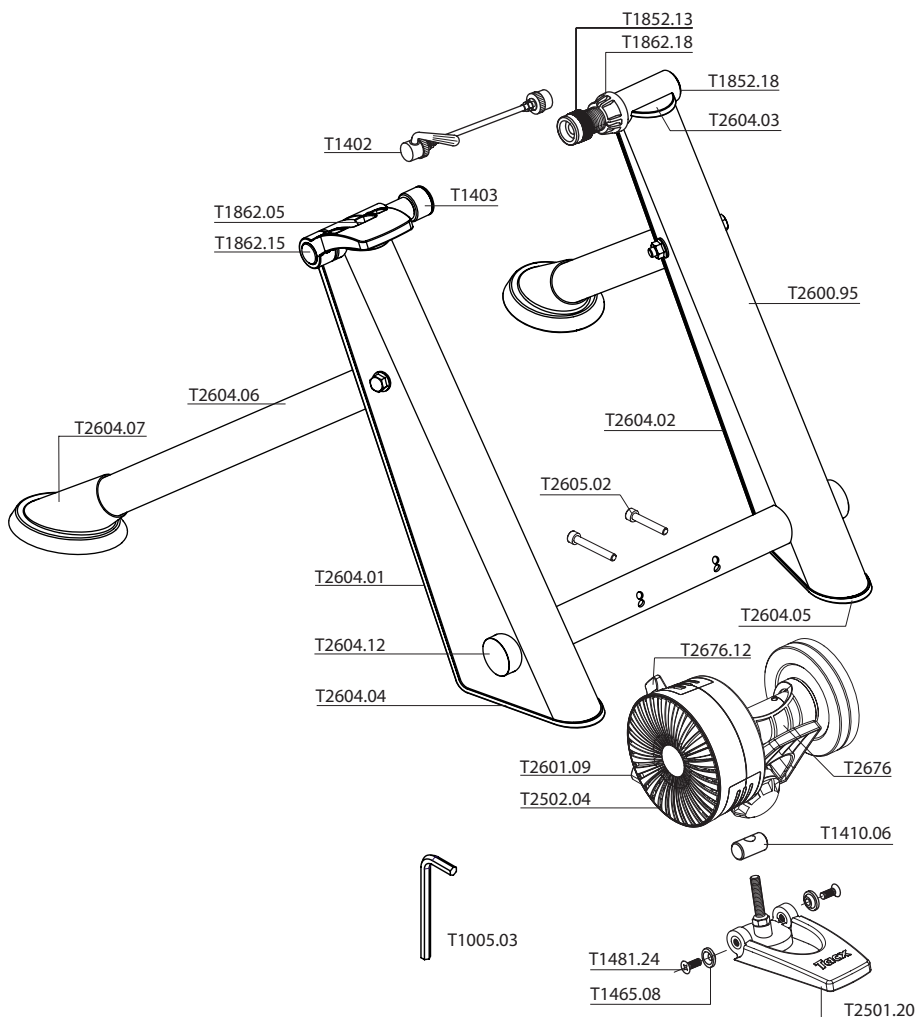

Blue Twist T2675

Tacx

T2600.50

T2605

- T1005.03** Allen Key 5 mm
- T1402** Quick Release, rear wheel
- T1403** Quick release holder
- T1410.06** Spacer, M8
- T1465.08** Washer for hinge
- T1852.13** Bolt, M20 (with quick release)
- T1852.15** Slide part, round 20mm
- T1852.18** Screen capsule, M20
- T1862.05** Lever, blue
- T1862.18** Star knob, M20 x 2, blue
- T1981.24** Screw, 5 x 14
- T2501.20** Handle complete (bleu)
- T2502.04** Endcap Booster brake
- T2600.50** Manual set Blue trainer
- T2600.95** Blue trainer frame
- T2601.09** Bearingblock mounting piece
- T2604.01** Insert Blue frame, left
- T2604.02** Insert Blue frame, right
- T2604.03** End cap Blue frame
- T2604.04** Rubber foot Blue frame, left
- T2604.05** Rubber foot Blue frame, right
- T2604.06** Frontleg Blue frame
- T2604.07** Rubber foot frontside
- T2604.12** End cap, 35 mm
- T2605** Fitting kit Blue trainer
- T2605.02** Bolt, M6 x 50
- T2676** Resistance unit Blue Twist
- T2676.12** Resistance lever Twist

T26075

60 x 50 x 14cm

9,1 kg