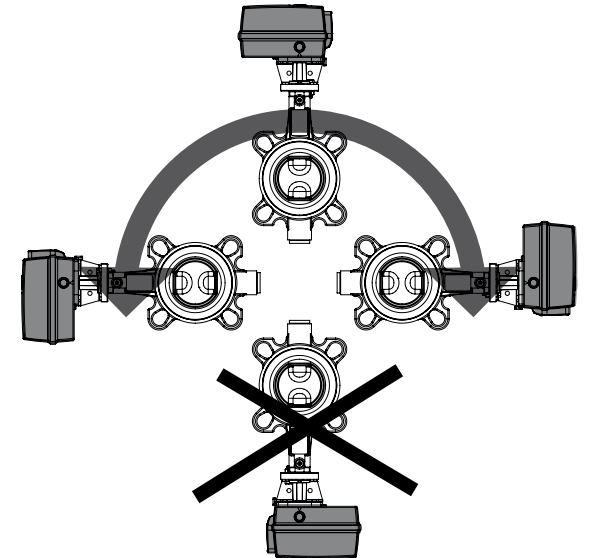

SERIES VBF100

Series VBF125

PED 2014/68/EU, article 4.3

Mtrl.nr: 98141045 • Ritn.nr: 8562 vers. B • Rev. 1905

1

i

360° ✓

-90°/90° ✓

2

3

4

5

1/2/3/4=50%
5/6/7/8=100%

6

i

<http://www.esbe.eu/global/en/products/rotary-valves>