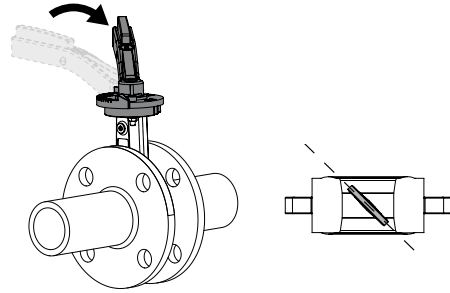

SERIES VBF100

Series VBF125

PED 2014/68/EU, article 4.3

Mtrl.nr: 98141045 • Ritn.nr: 8562 vers. B • Rev. 1905

1

i

360° ✓

-90°/90° ✓

2

3

4

5

1/2/3/4=50%
5/6/7/8=100%

6

i

<http://www.esbe.eu/global/en/products/rotary-valves>