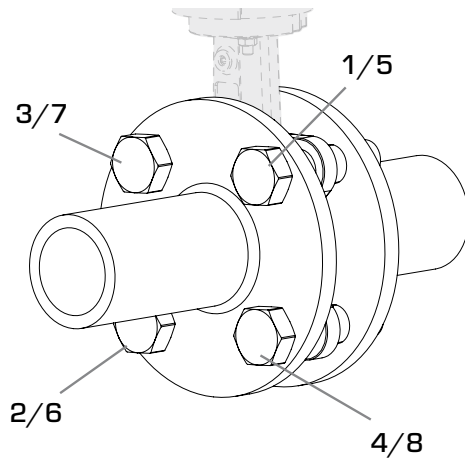

SERIES VBF100

Series VBF125

PED 2014/68/EU, article 4.3

Mtrl.nr: 98141045 • Ritn.nr: 8562 vers. B • Rev. 1905

1

i

360° ✓

-90°/90° ✓

2

3

4

5

1/2/3/4=50%
5/6/7/8=100%

6

i

<http://www.esbe.eu/global/en/products/rotary-valves>