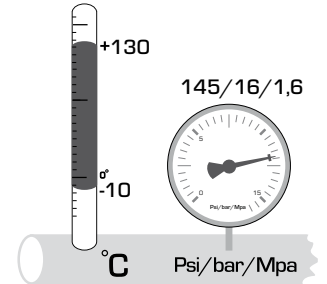

SERIES VBF100

Series VBF125

PED 2014/68/EU, article 4.3

Mtrl.nr: 98141045 • Ritn.nr: 8562 vers. B • Rev. 1905

1

i

360° ✓

-90°/90° ✓

2

3

4

5

1/2/3/4=50%
5/6/7/8=100%

6

i

<http://www.esbe.eu/global/en/products/rotary-valves>