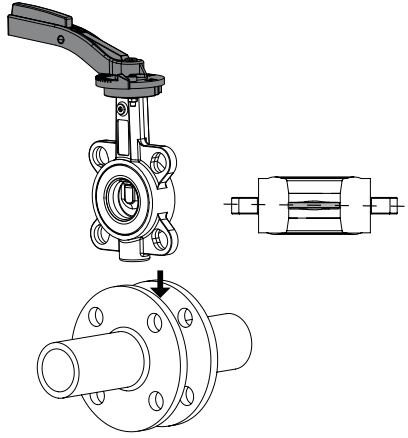

SERIES VBF100

Series VBF125

PED 2014/68/EU, article 4.3

Mtrl.nr: 98141045 • Ritn.nr: 8562 vers. B • Rev. 1905

1

i

360° ✓

-90°/90° ✓

2

3

4

5

1/2/3/4=50%
5/6/7/8=100%

6

i

<http://www.esbe.eu/global/en/products/rotary-valves>