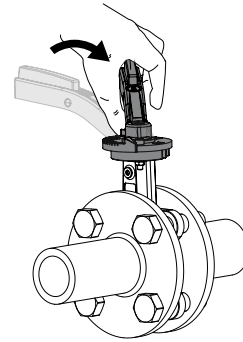

SERIES VBF100

Series VBF125

PED 2014/68/EU, article 4.3

Mtrl.nr: 98141045 • Ritn.nr: 8562 vers. B • Rev. 1905

1

i

360° ✓

-90°/90° ✓

2

3

4

5

1/2/3/4=50%
5/6/7/8=100%

6

i

<http://www.esbe.eu/global/en/products/rotary-valves>