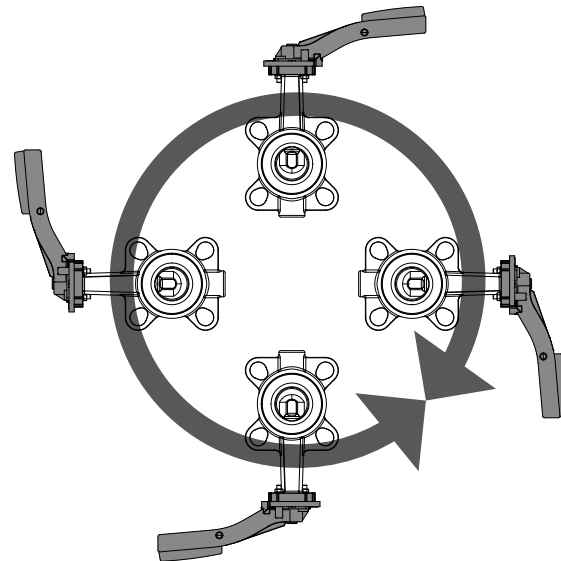

SERIES VBF100

Series VBF125

PED 2014/68/EU, article 4.3

Mtrl.nr: 98141045 • Ritn.nr: 8562 vers. B • Rev. 1905

1

i

360° ✓

-90°/90° ✓

2

3

4

5

1/2/3/4=50%
5/6/7/8=100%

6

i

<http://www.esbe.eu/global/en/products/rotary-valves>