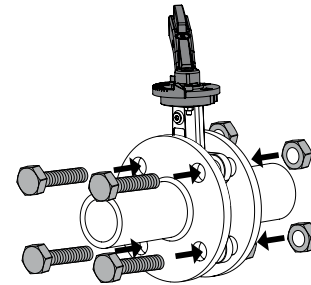

SERIES VBF100

Series VBF125

PED 2014/68/EU, article 4.3

Mtrl.nr: 98141045 • Ritn.nr: 8562 vers. B • Rev. 1905

1

i

360° ✓

-90°/90° ✓

2

3

4

5

1/2/3/4=50%
5/6/7/8=100%

6

i

<http://www.esbe.eu/global/en/products/rotary-valves>