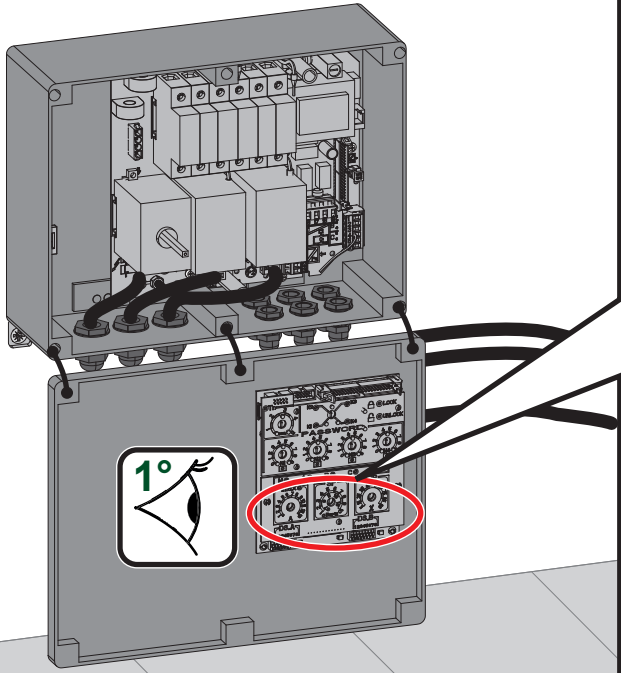

**1** ← **RESTART WIZARD SETUP**

17

NO

15

**NO DISPLAY**  
**E.Box Plus**  
**E.Box Basic**

DS_A								DS_B									
ON	OFF	OFF	OFF	OFF	OFF	OFF	OFF	ON	OFF	OFF	OFF	OFF	OFF	OFF	OFF	OFF	OFF
1	2	3	4	5	6	7	8	1	2	3	4	5	6	7	8	9	10
				4s									SP				
				4s									7+10m	2+5m			
				4s									9+10m	0+3m			