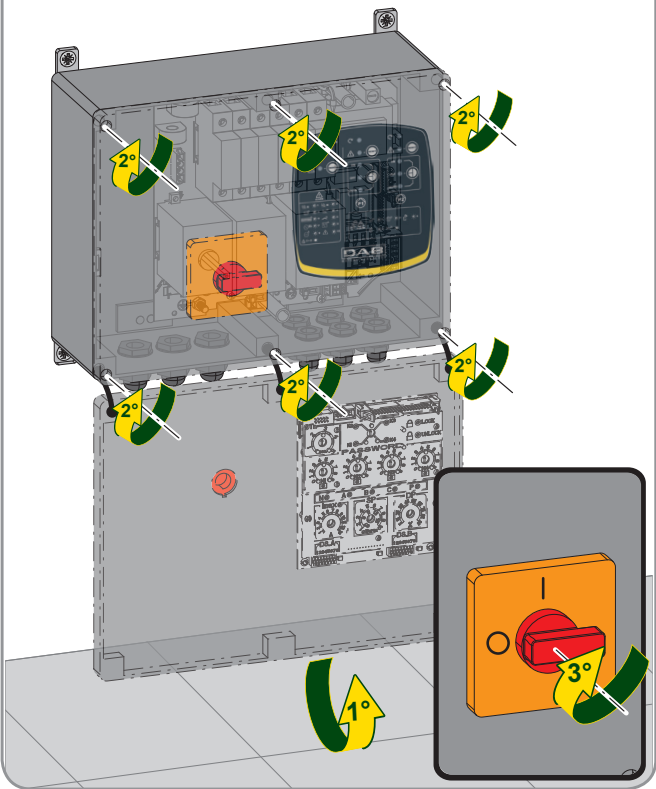

16

NO DISPLAY
E.Box Plus
E.Box Basic