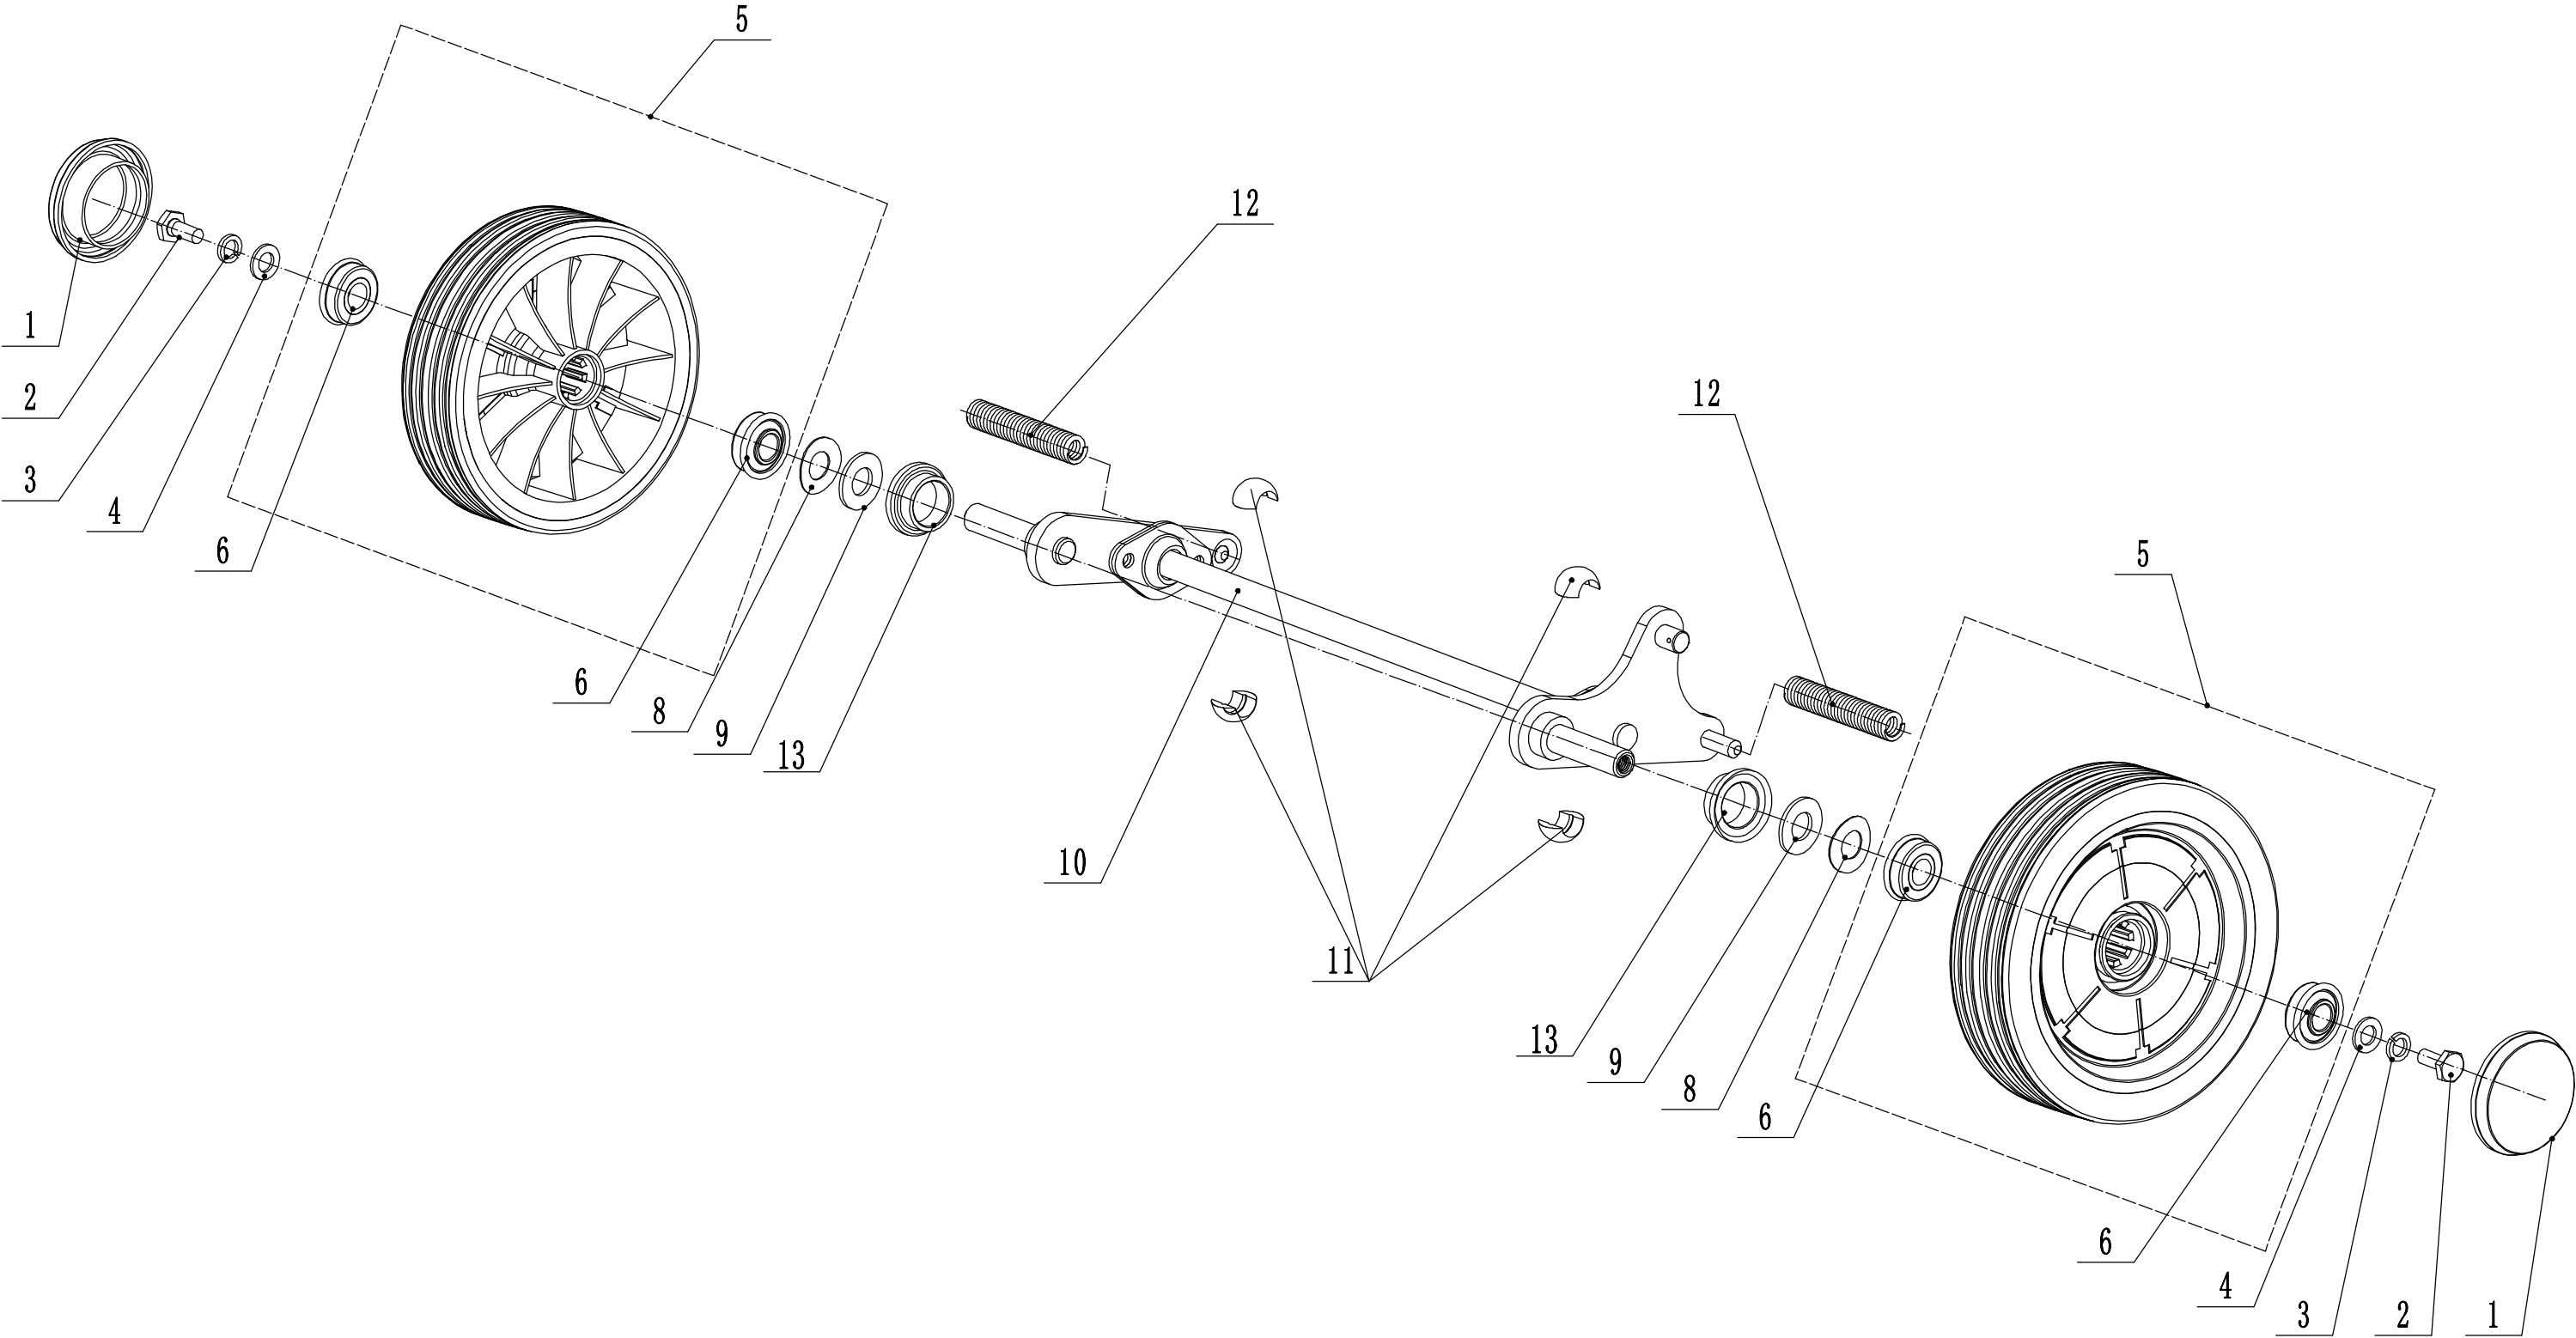

Model: NERO 50CTI
Front axle

front axle			
n	art	name	qty
1	U466-00012	Wheel Cap	2
2	U455-00002	Bolt - M8x16	2
3	U455-00053	Spring washer-M8	2
4	U455-00061	Washer - M8	2
5	U466-00013	wheel	2
6	U455-00056	bearing	4
8	U455-00057	spring washer	2
9	U455-00058	spacer	2
10	U456-00040	front axle	1
11	U455-00059	Axle Bearing - Half	4
12	U456-00041	scraper	2
13	U50I-00039	waterproof ring	2