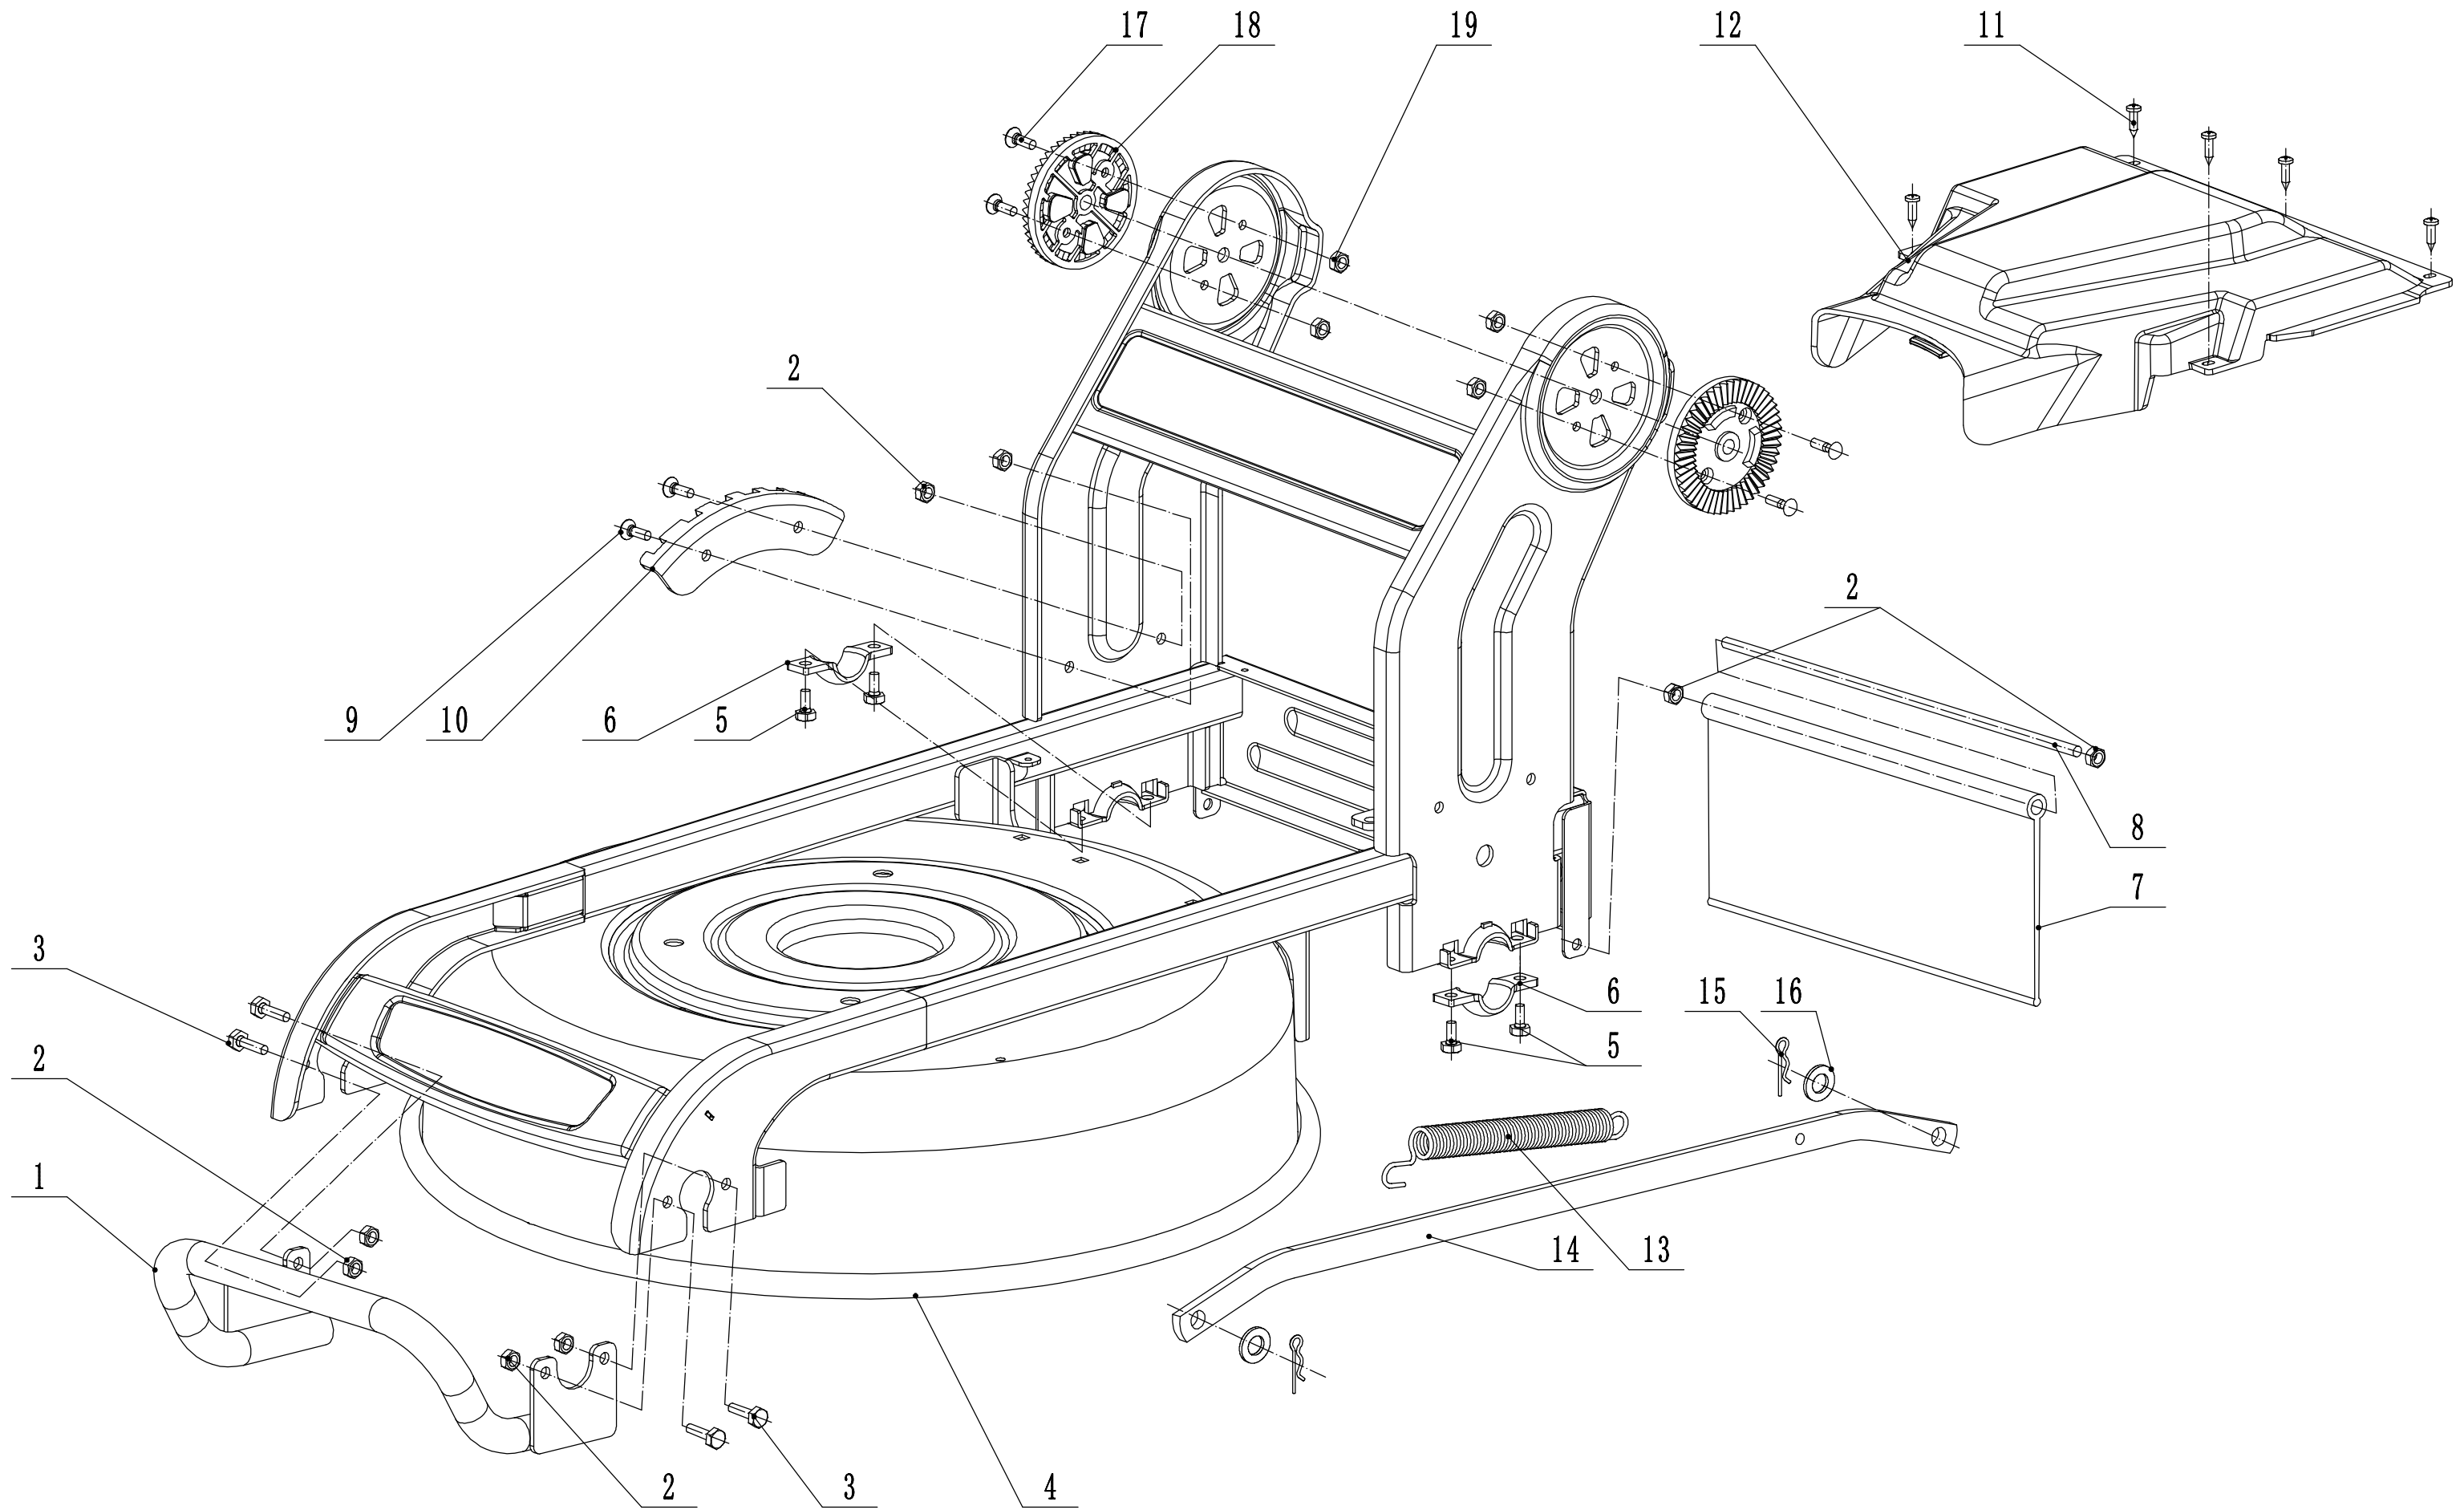

Model: NERO 50CTI  
Engine

<b>Engine Spare parts</b>			
<b>n</b>	<b>art</b>	<b>name</b>	<b>qty</b>
1	U50I-00001	Screw - M4*14	27
2	U50I-00002	Bolt - M6*30	4
3	U455-00054	Flat washer - M6	4
4	U455-00013	Nut - M6	4
5	U50I-00003	Motor base	1
6	U50I-00004	Motor	1
7	U50I-00005	Wind shield	1
8	U50I-00006	Motor barrel	1
9	U50I-00007	Battery lead plate	1
10	U50I-00008	Battery pressure spring	3
11	U50I-00009	Left cover	1
12	U50I-00010	Cable Bracket	1
13	U50I-00011	Left shell	1
14	U50I-00012	Electrified base assembly	1
15	U50I-00013	Key	1
16	U50I-00014	Battery cover flip piece B	1
17	U50I-00015	Battery cover	1
18	U50I-00016	Screw - M4*6	2
19	U50I-00017	Battery cover flip piece A	1
20	U50I-00018	Screw - M3.5*15	4
21	U50I-00019	Upper cover	1
22	U50I-00020	The central axis B	1
23	U50I-00021	The central axis A	1
24	UV160-00036	Flat washer - M6	2
25	U50I-00022	Screw - M2.5*6	2
26	U50I-00023	Battery compartment	1
27	U50I-00024	Magnet - M12*5	2
28	U50I-00025	Battery buckle shaft	1
29	U50I-00026	Battery buckle torsion spring	1
30	U50I-00027	Battery buckle	1
31	U50I-00028	Right shell	1
32	U50I-00029	Screw - M4*26	3
33	U50I-00030	Filter sponge	2
34	U50I-00031	Right cover	1
35	U50I-00032	Controller	1
36	U50I-00033	Battery	1

Model: NERO 50CTI  
Main body

<b>main body</b>			
<b>n</b>	<b>art</b>	<b>name</b>	<b>qty</b>
1	U456-00019	Bumper	1
2	U455-00013	Lock Nut - M6	8
3	U456-00020	Bolt - M6x18	4
4	U456-00021	Chassis	1
5	U455-00009	Bolt - M6x12	4
6	U455-00021	Bearing Holder	2
7	U456-00022	Trailing Flap	1
8	U456-00023	Pivot - Trailing Flap	1
9	U455-00011	Screw - M6x16	2
10	U456-00024	Graduator	1
11	U456-00025	Screw - ST4.2x10	5
12	U456-00026	Shield	1
13	U456-00027	Spring	1
14	U456-00028	Connecting Rod	1
15	U455-00032	Check Ring	2
16	U455-00029	Washer - M10	2
17	U455-00003	Screw - M5x12	4
18	U455-00004	Teeth Disc	2
19	U455-00006	Lock Nut - M5	4