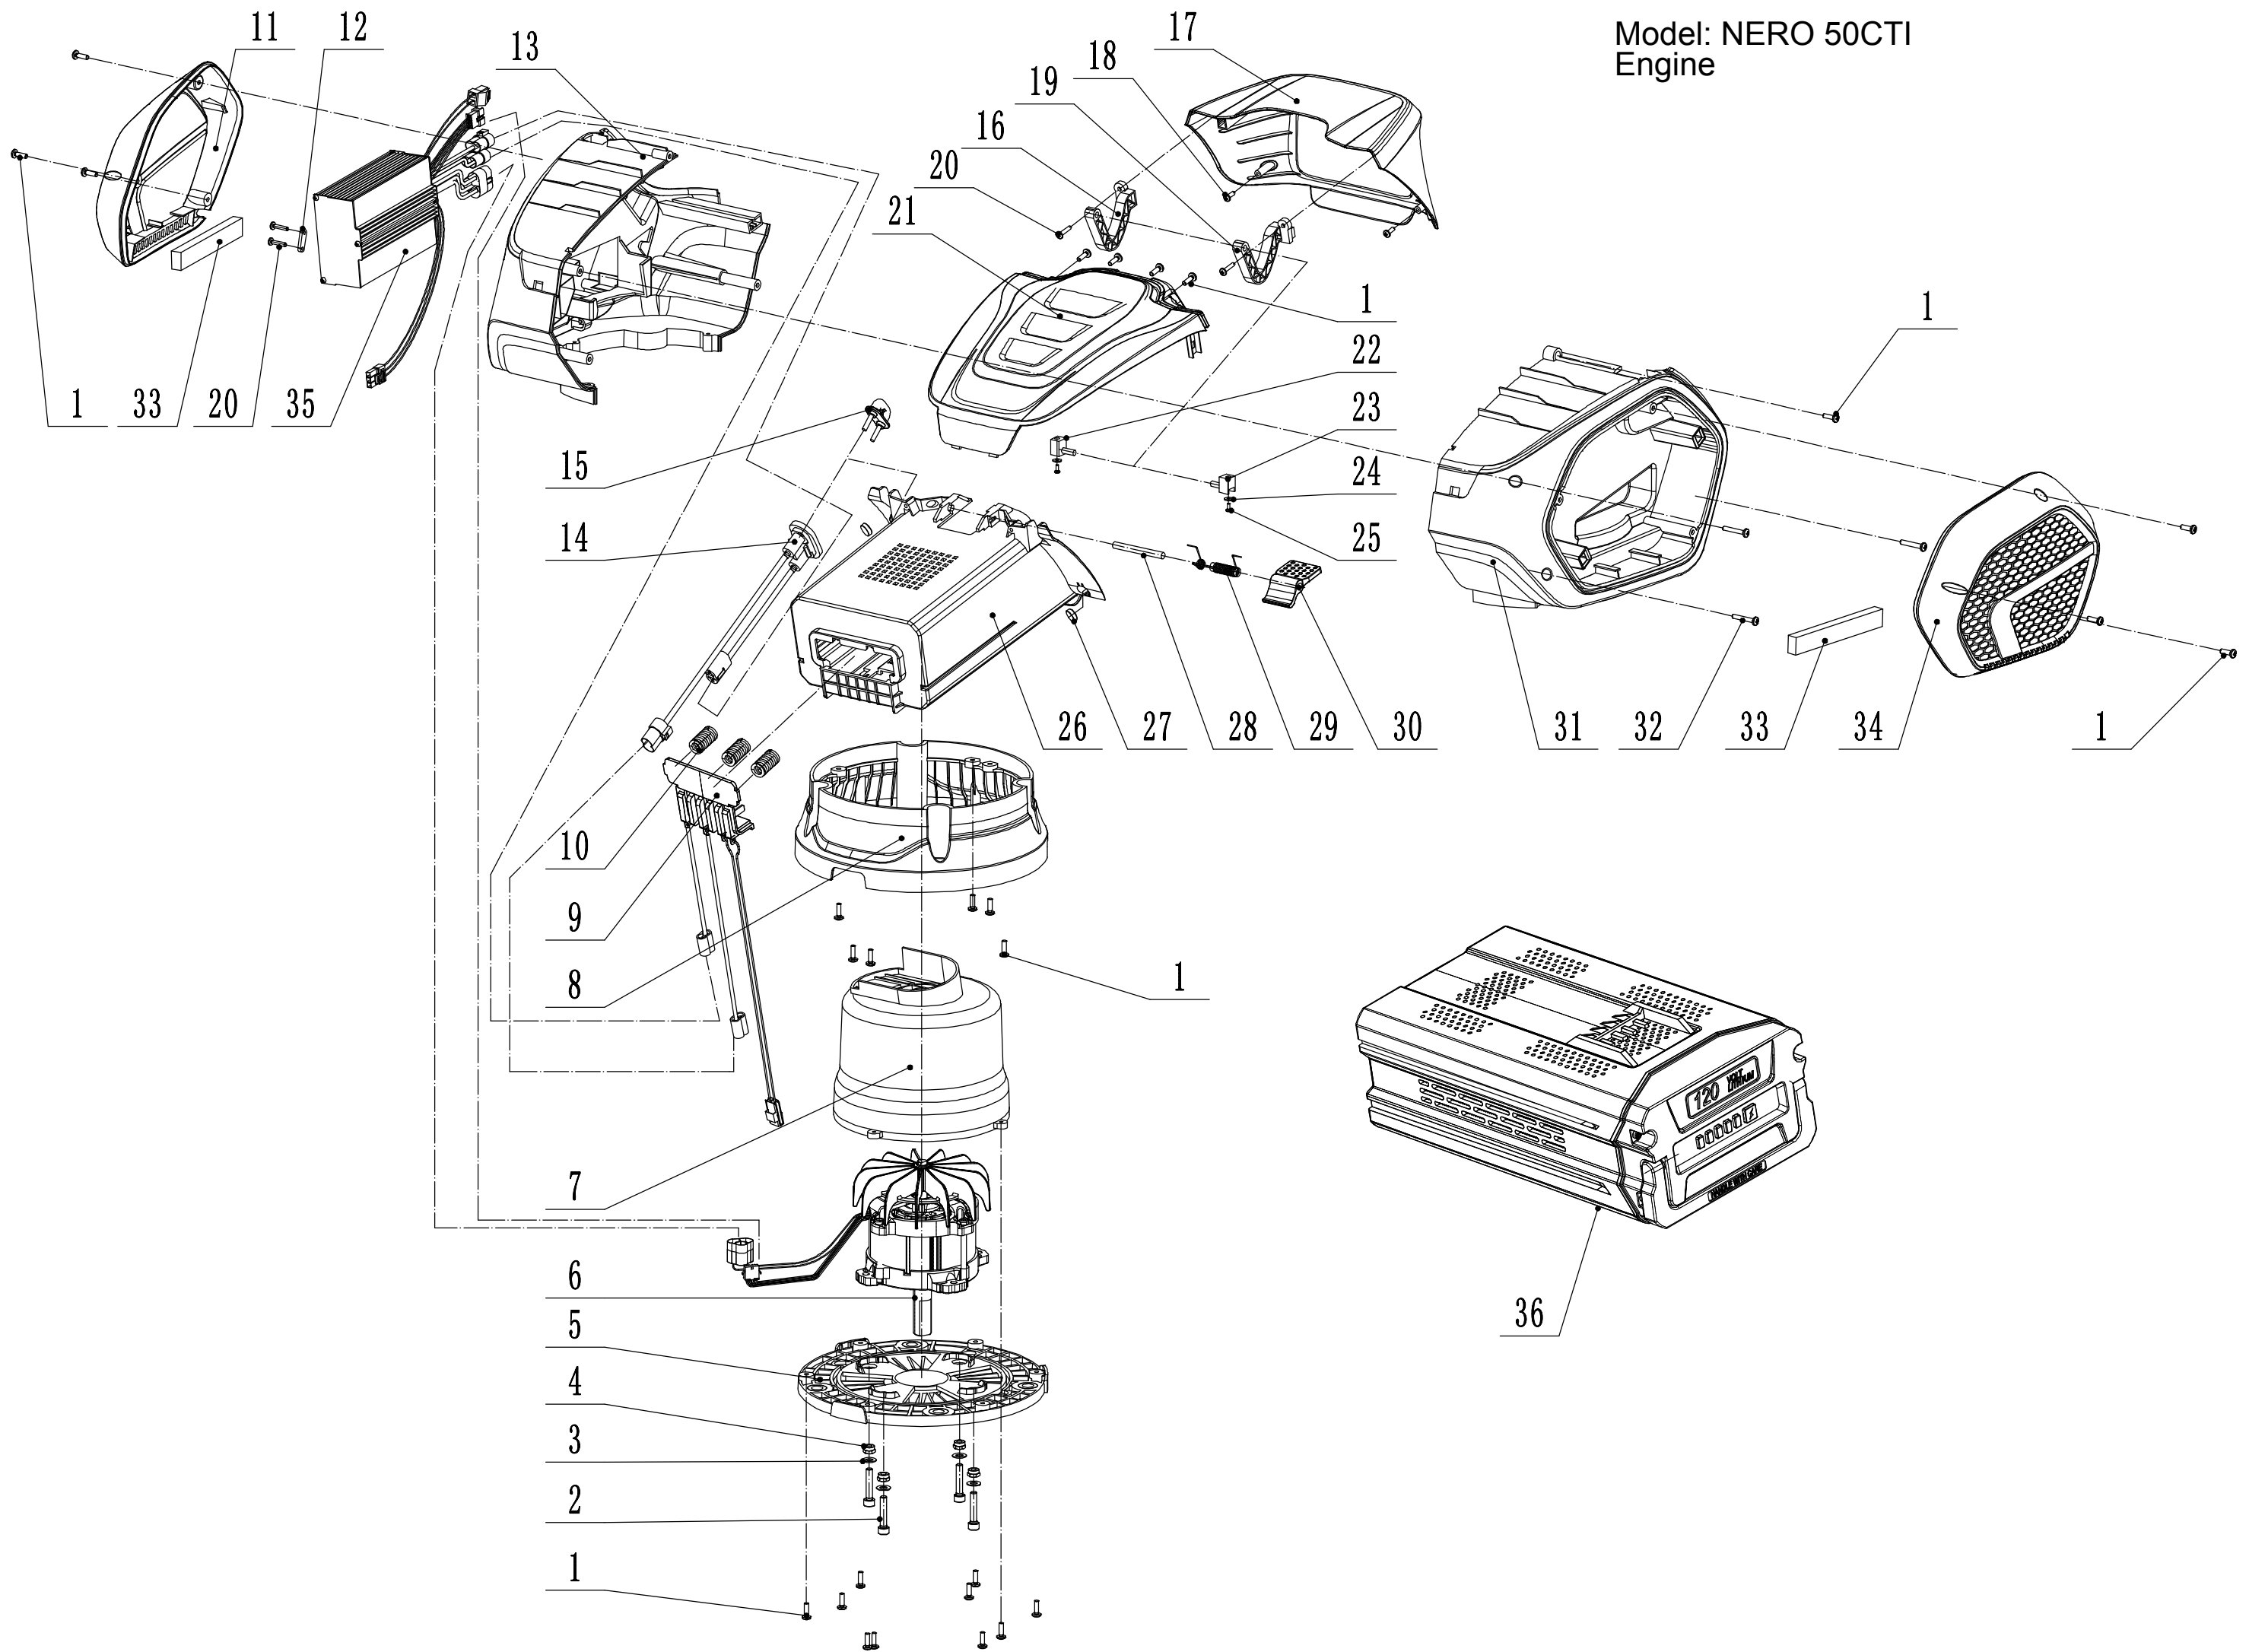

Model: NERO 50CTI  
Engine

<b>Engine Spare parts</b>			
<b>n</b>	<b>art</b>	<b>name</b>	<b>qty</b>
1	U50I-00001	Screw - M4*14	27
2	U50I-00002	Bolt - M6*30	4
3	U455-00054	Flat washer - M6	4
4	U455-00013	Nut - M6	4
5	U50I-00003	Motor base	1
6	U50I-00004	Motor	1
7	U50I-00005	Wind shield	1
8	U50I-00006	Motor barrel	1
9	U50I-00007	Battery lead plate	1
10	U50I-00008	Battery pressure spring	3
11	U50I-00009	Left cover	1
12	U50I-00010	Cable Bracket	1
13	U50I-00011	Left shell	1
14	U50I-00012	Electrified base assembly	1
15	U50I-00013	Key	1
16	U50I-00014	Battery cover flip piece B	1
17	U50I-00015	Battery cover	1
18	U50I-00016	Screw - M4*6	2
19	U50I-00017	Battery cover flip piece A	1
20	U50I-00018	Screw - M3.5*15	4
21	U50I-00019	Upper cover	1
22	U50I-00020	The central axis B	1
23	U50I-00021	The central axis A	1
24	UV160-00036	Flat washer - M6	2
25	U50I-00022	Screw - M2.5*6	2
26	U50I-00023	Battery compartment	1
27	U50I-00024	Magnet - M12*5	2
28	U50I-00025	Battery buckle shaft	1
29	U50I-00026	Battery buckle torsion spring	1
30	U50I-00027	Battery buckle	1
31	U50I-00028	Right shell	1
32	U50I-00029	Screw - M4*26	3
33	U50I-00030	Filter sponge	2
34	U50I-00031	Right cover	1
35	U50I-00032	Controller	1
36	U50I-00033	Battery	1

Model: NERO 50CTI  
Main body

<b>main body</b>			
<b>n</b>	<b>art</b>	<b>name</b>	<b>qty</b>
1	U456-00019	Bumper	1
2	U455-00013	Lock Nut - M6	8
3	U456-00020	Bolt - M6x18	4
4	U456-00021	Chassis	1
5	U455-00009	Bolt - M6x12	4
6	U455-00021	Bearing Holder	2
7	U456-00022	Trailing Flap	1
8	U456-00023	Pivot - Trailing Flap	1
9	U455-00011	Screw - M6x16	2
10	U456-00024	Graduator	1
11	U456-00025	Screw - ST4.2x10	5
12	U456-00026	Shield	1
13	U456-00027	Spring	1
14	U456-00028	Connecting Rod	1
15	U455-00032	Check Ring	2
16	U455-00029	Washer - M10	2
17	U455-00003	Screw - M5x12	4
18	U455-00004	Teeth Disc	2
19	U455-00006	Lock Nut - M5	4