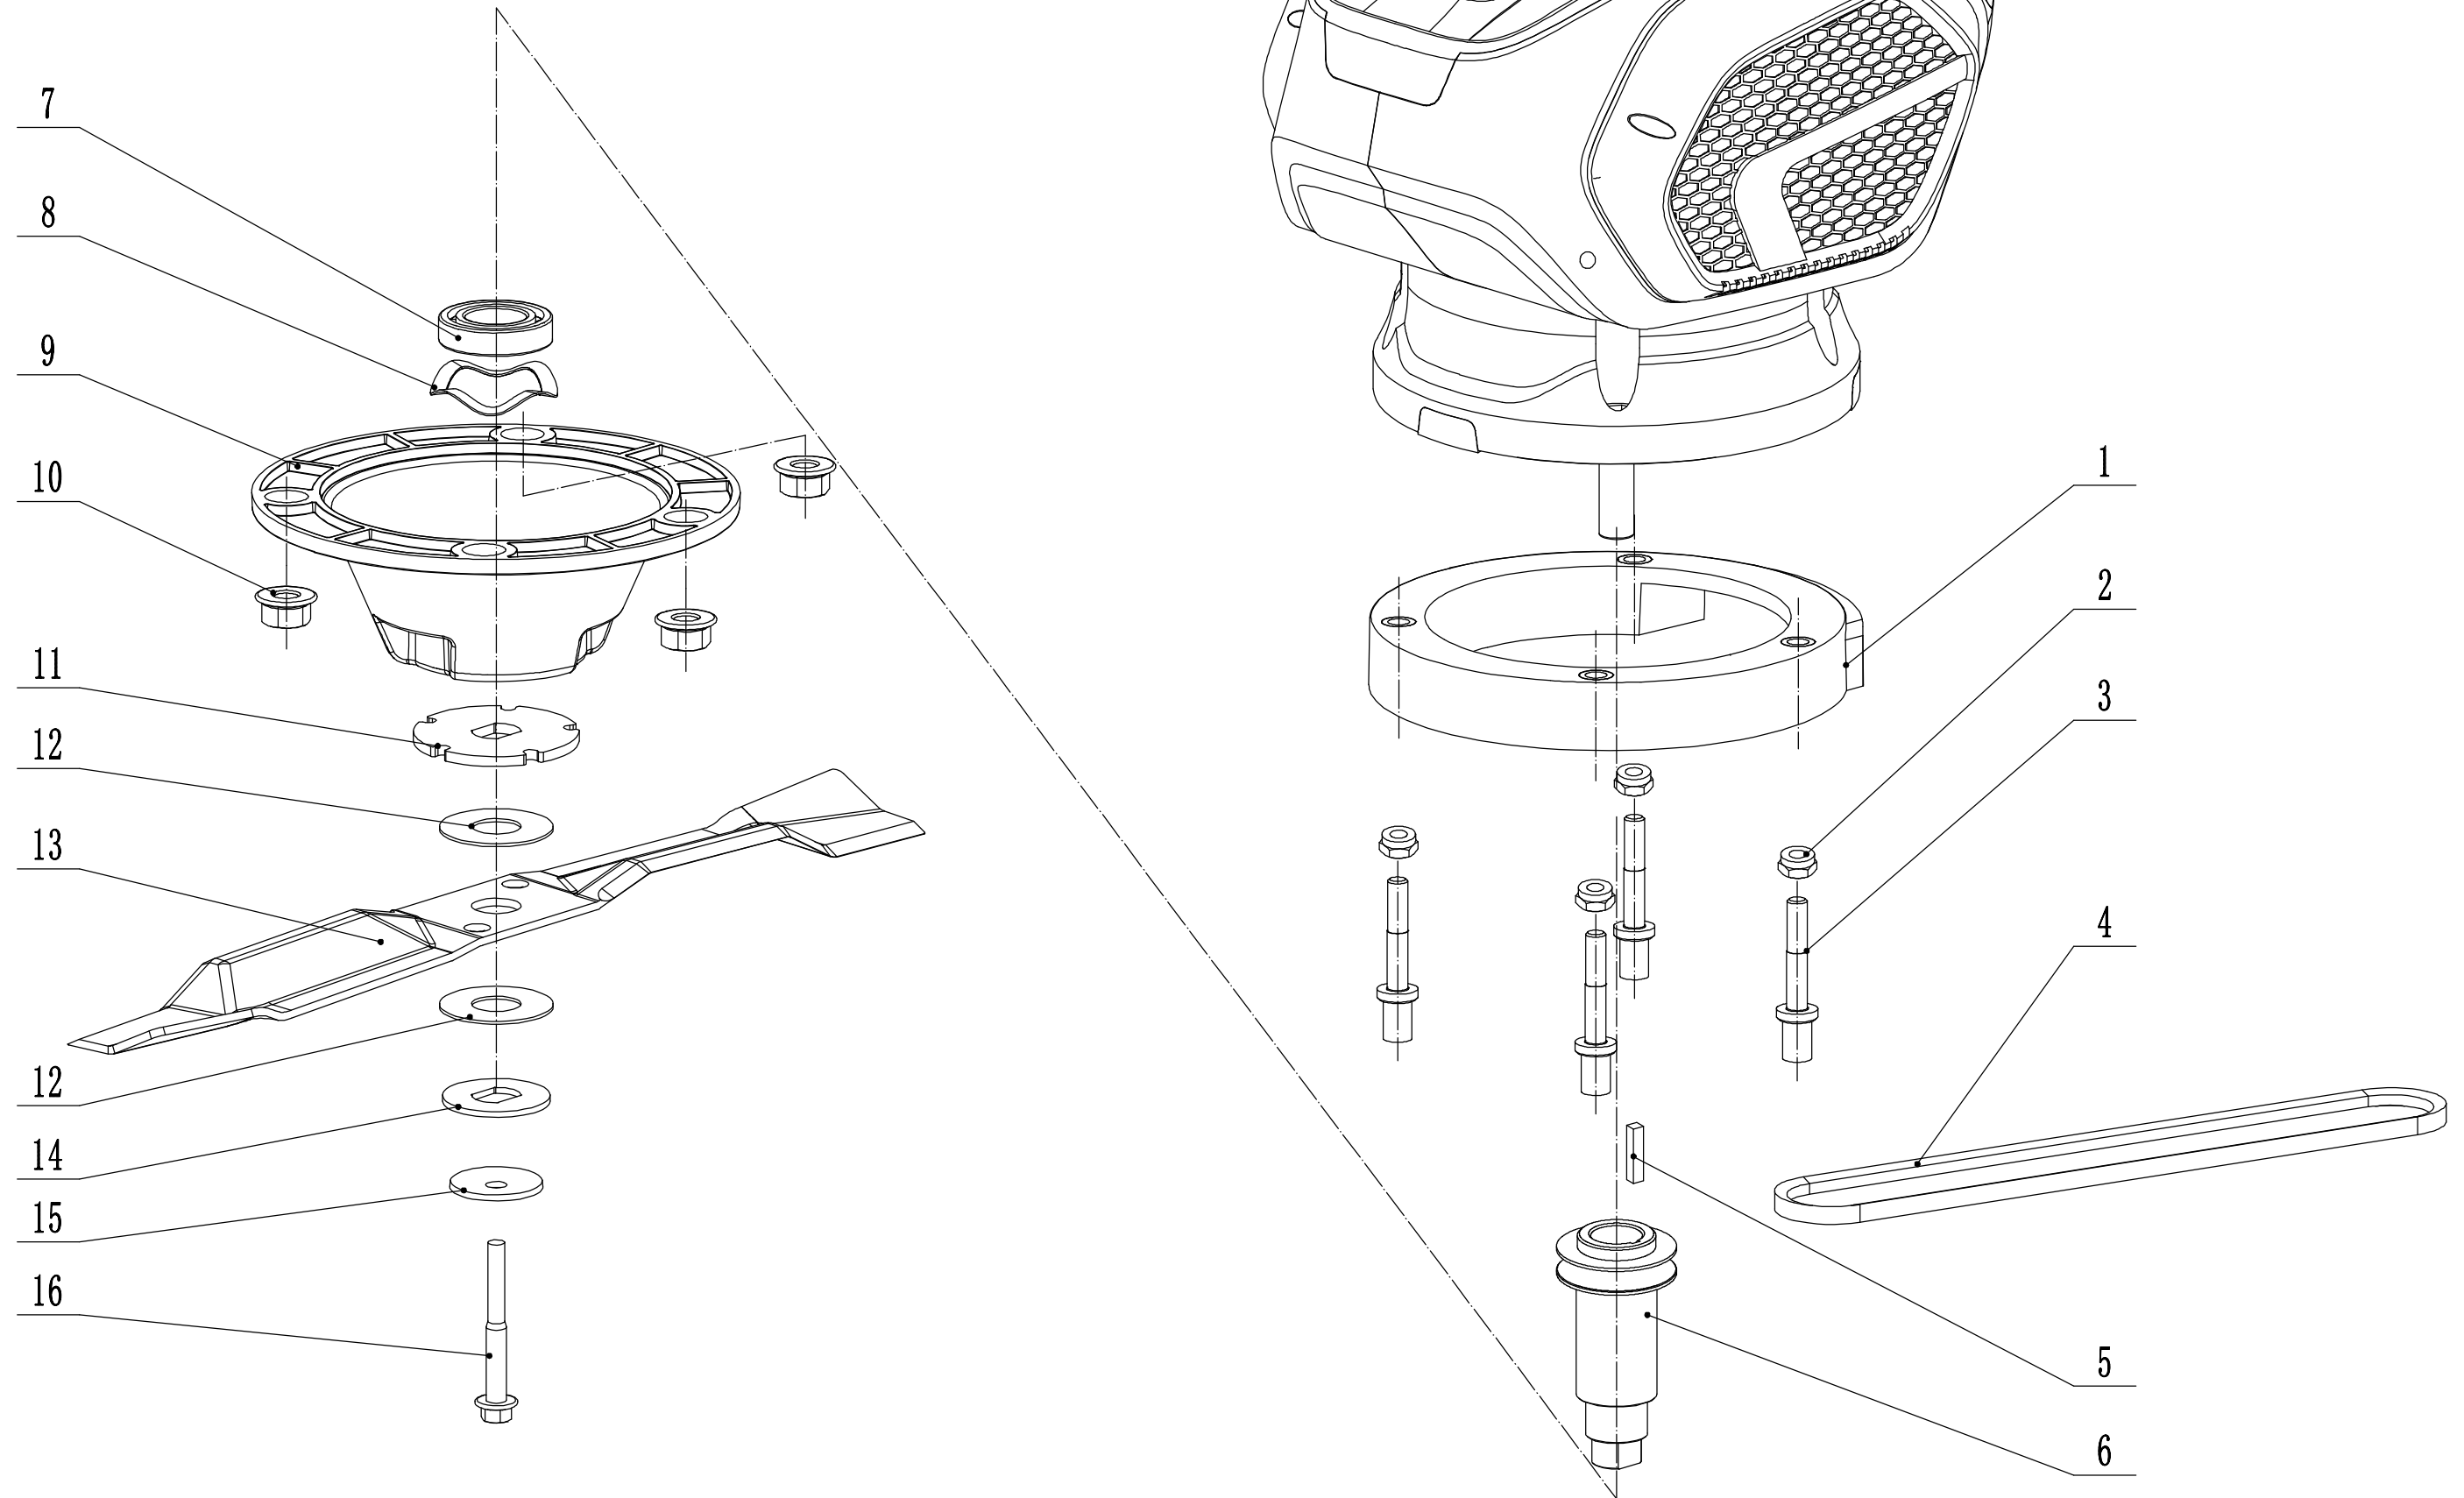

Model: NERO 50CTI
Blade system

blade system			
n	art	name	qty
1	U456-00029	engine base	1
2	UZT85-00002	nut	4
3	U50I-00035	bolt	4
4	U455-00042	belt- V10x780	1
5	U50I-00036	key	1
6	U50I-00037	adapter	1
7	U466-00006	bearing	1
8	U456-00033	spring washer	1
9	U456-00034	bracket	1
10	U456-00035	lock nut-M14	3
11	U466-00007	spacer	1
12	U466-00008	spacer	2
13	U466-00009	blade	1
14	U466-00010	spacer	1
15	U456-00038	spring washer	1
16	U50I-00038	bolt	1