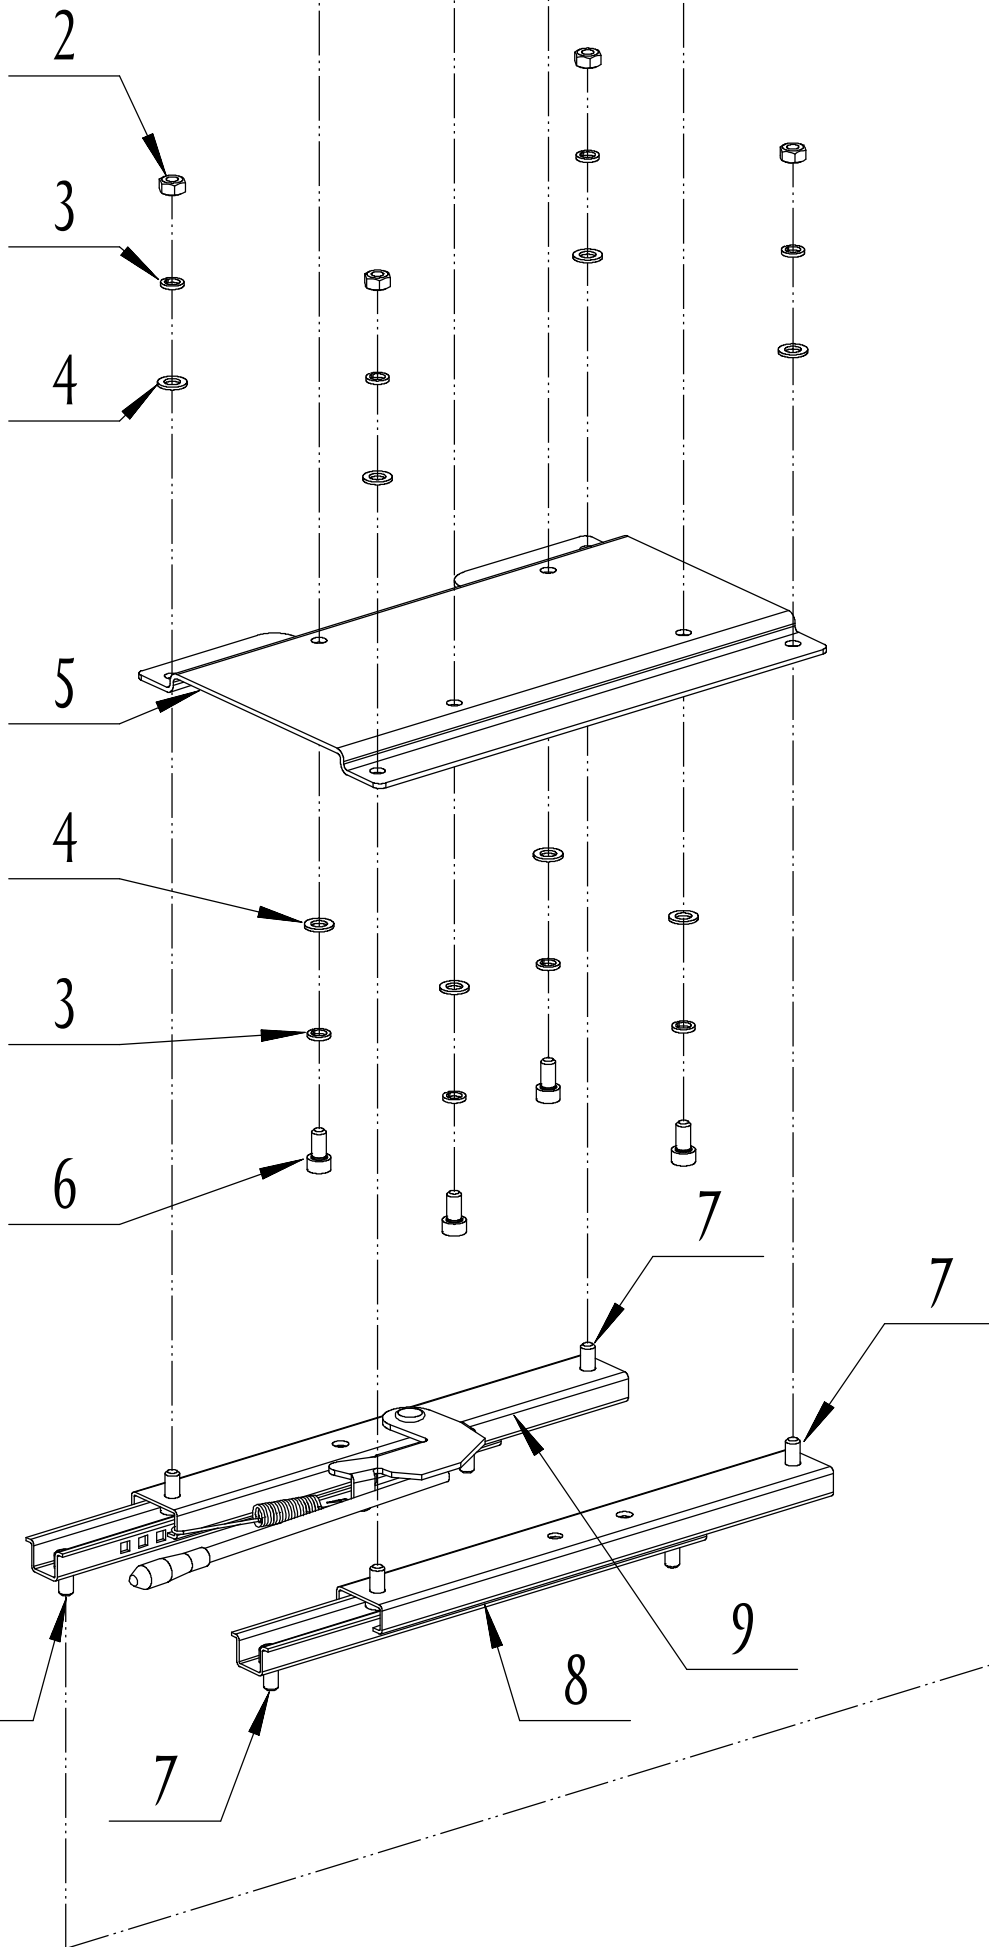

1: Steering system

Steering Part			
No.	art	Name	Qty
1	UR760-00001	Steering Wheel	1
2	UR200-00076	Nut - M12	1
3	UR200-00074	Washer	1
4	UR760-00002	Steering rod assembly	1
5	U537-00094	Bolt - 6*16	4
6	UT160-00047	Bolt - 8*80	4
7	UR760-00003	Pressing plate	2
8	UR760-00004	Washer	4
9	U455-00061	Washer - Ø8	4
10	U455-00007	Nut - M8	4
11	UR760-00005	Steering gear	1

2 Chair component

Chair component			
No.	art	Name	Qty
1	UR760-00006	Chair	1
2	UG700-00022	Nut - M8	4
3	U455-00053	Spring washer - \varnothing 8	8
4	U455-00061	Washer - 8	8
5	UR760-00007	Connecting plate	1
6	UA516-00042	Screw - 8*20	4
7	UA516-00008	Screw - 8*16	8
8	UR760-00008	Left rail	1
9	UR760-00009	Right rail	1
10	UR200-00061	Bolt -10*25	1
11	UR760-00010	Supporting plate	1
12	UR760-00011	Washer	2
13	US270-00011	Check ring	1
14	UR760-00012	Pin axis	1
15	UR760-00013	Damping spring	1
16	U455-00029	Washer	1
17	UZT85-00002	Nut - M10	1
18	UR760-00014	Bolt - 8*45	1
19	UR760-00015	Bush	1
20	UR760-00016	Cushion	1
21	UR760-00017	Switch	1
22	UR760-00018	Cap	1
23	UR760-00019	Pressing spring	1

3 Shield Part

Shield Part			
No.	art	Name	Qty
1	UR760-00020	Rear cover	1
2	U455-00007	Nut - M8	3
3	U455-00061	Washer - 8	1
4	UR760-00021	screw - 4*25	2
5	UR760-00022	Cushion Of rear cover	1
6	U455-00007	Nut - M8	3
7	UR760-00023	Stage bolt	2
8	UR760-00024	Nylon Washer	2
9	UR760-00025	Front mask	1
10	UR760-00026	Screw - 6*16	8
11	UR760-00027	Front buffle	1
12	U455-00009	Bolt - 6*12	10
13	UR760-00028	Middle cover	1
14	UR760-00029	Left pedal	1
15	UR760-00030	Right pedal	1
16	UR760-00031	Bumper	1
17	UR760-00032	Side cover of bumper	4
18	UR200-00058	Bolt - 8*20	4
19	UR760-00033	Bolt - 6*60	1
20	UR760-00034	Cup holder	1
21	U455-00054	Washer	1