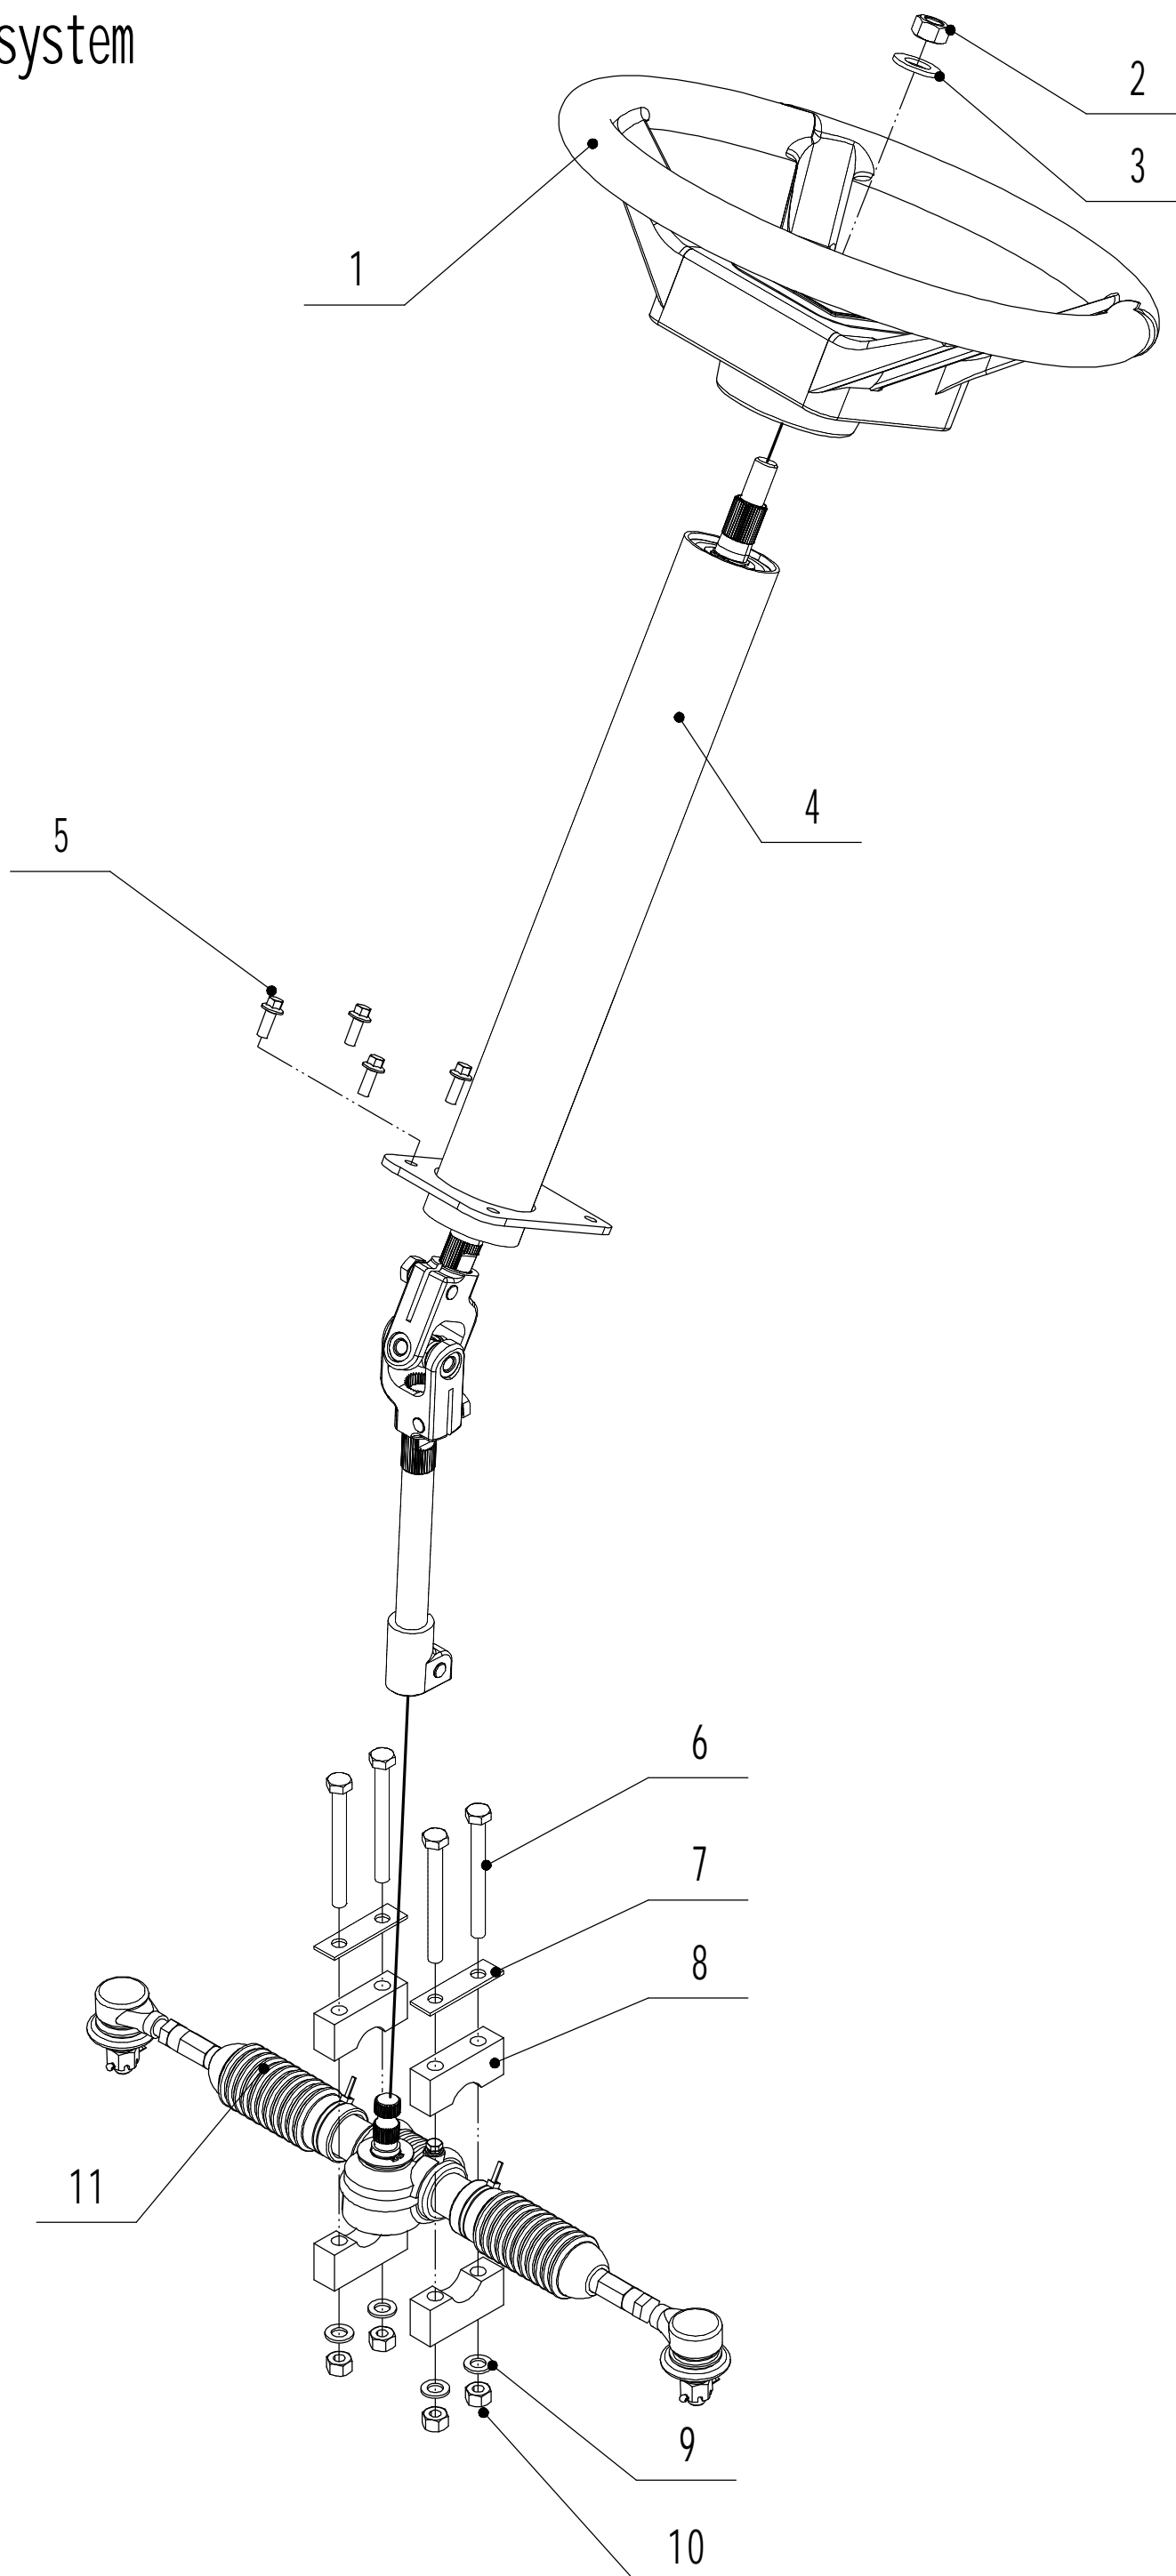

1: Steering system

Steering Part			
No.	art	Name	Qty
1	UR760-00001	Steering Wheel	1
2	UR200-00076	Nut - M12	1
3	UR200-00074	Washer	1
4	UR760-00002	Steering rod assembly	1
5	U537-00094	Bolt - 6*16	4
6	UT160-00047	Bolt - 8*80	4
7	UR760-00003	Pressing plate	2
8	UR760-00004	Washer	4
9	U455-00061	Washer - Ø8	4
10	U455-00007	Nut - M8	4
11	UR760-00005	Steering gear	1

2 Chair component

Chair component			
No.	art	Name	Qty
1	UR760-00006	Chair	1
2	UG700-00022	Nut - M8	4
3	U455-00053	Spring washer - \varnothing 8	8
4	U455-00061	Washer - 8	8
5	UR760-00007	Connecting plate	1
6	UA516-00042	Screw - 8*20	4
7	UA516-00008	Screw - 8*16	8
8	UR760-00008	Left rail	1
9	UR760-00009	Right rail	1
10	UR200-00061	Bolt -10*25	1
11	UR760-00010	Supporting plate	1
12	UR760-00011	Washer	2
13	US270-00011	Check ring	1
14	UR760-00012	Pin axis	1
15	UR760-00013	Damping spring	1
16	U455-00029	Washer	1
17	UZT85-00002	Nut - M10	1
18	UR760-00014	Bolt - 8*45	1
19	UR760-00015	Bush	1
20	UR760-00016	Cushion	1
21	UR760-00017	Switch	1
22	UR760-00018	Cap	1
23	UR760-00019	Pressing spring	1

3 Shield Part

Shield Part			
No.	art	Name	Qty
1	UR760-00020	Rear cover	1
2	U455-00007	Nut - M8	3
3	U455-00061	Washer - 8	1
4	UR760-00021	screw - 4*25	2
5	UR760-00022	Cushion Of rear cover	1
6	U455-00007	Nut - M8	3
7	UR760-00023	Stage bolt	2
8	UR760-00024	Nylon Washer	2
9	UR760-00025	Front mask	1
10	UR760-00026	Screw - 6*16	8
11	UR760-00027	Front buffle	1
12	U455-00009	Bolt - 6*12	10
13	UR760-00028	Middle cover	1
14	UR760-00029	Left pedal	1
15	UR760-00030	Right pedal	1
16	UR760-00031	Bumper	1
17	UR760-00032	Side cover of bumper	4
18	UR200-00058	Bolt - 8*20	4
19	UR760-00033	Bolt - 6*60	1
20	UR760-00034	Cup holder	1
21	U455-00054	Washer	1