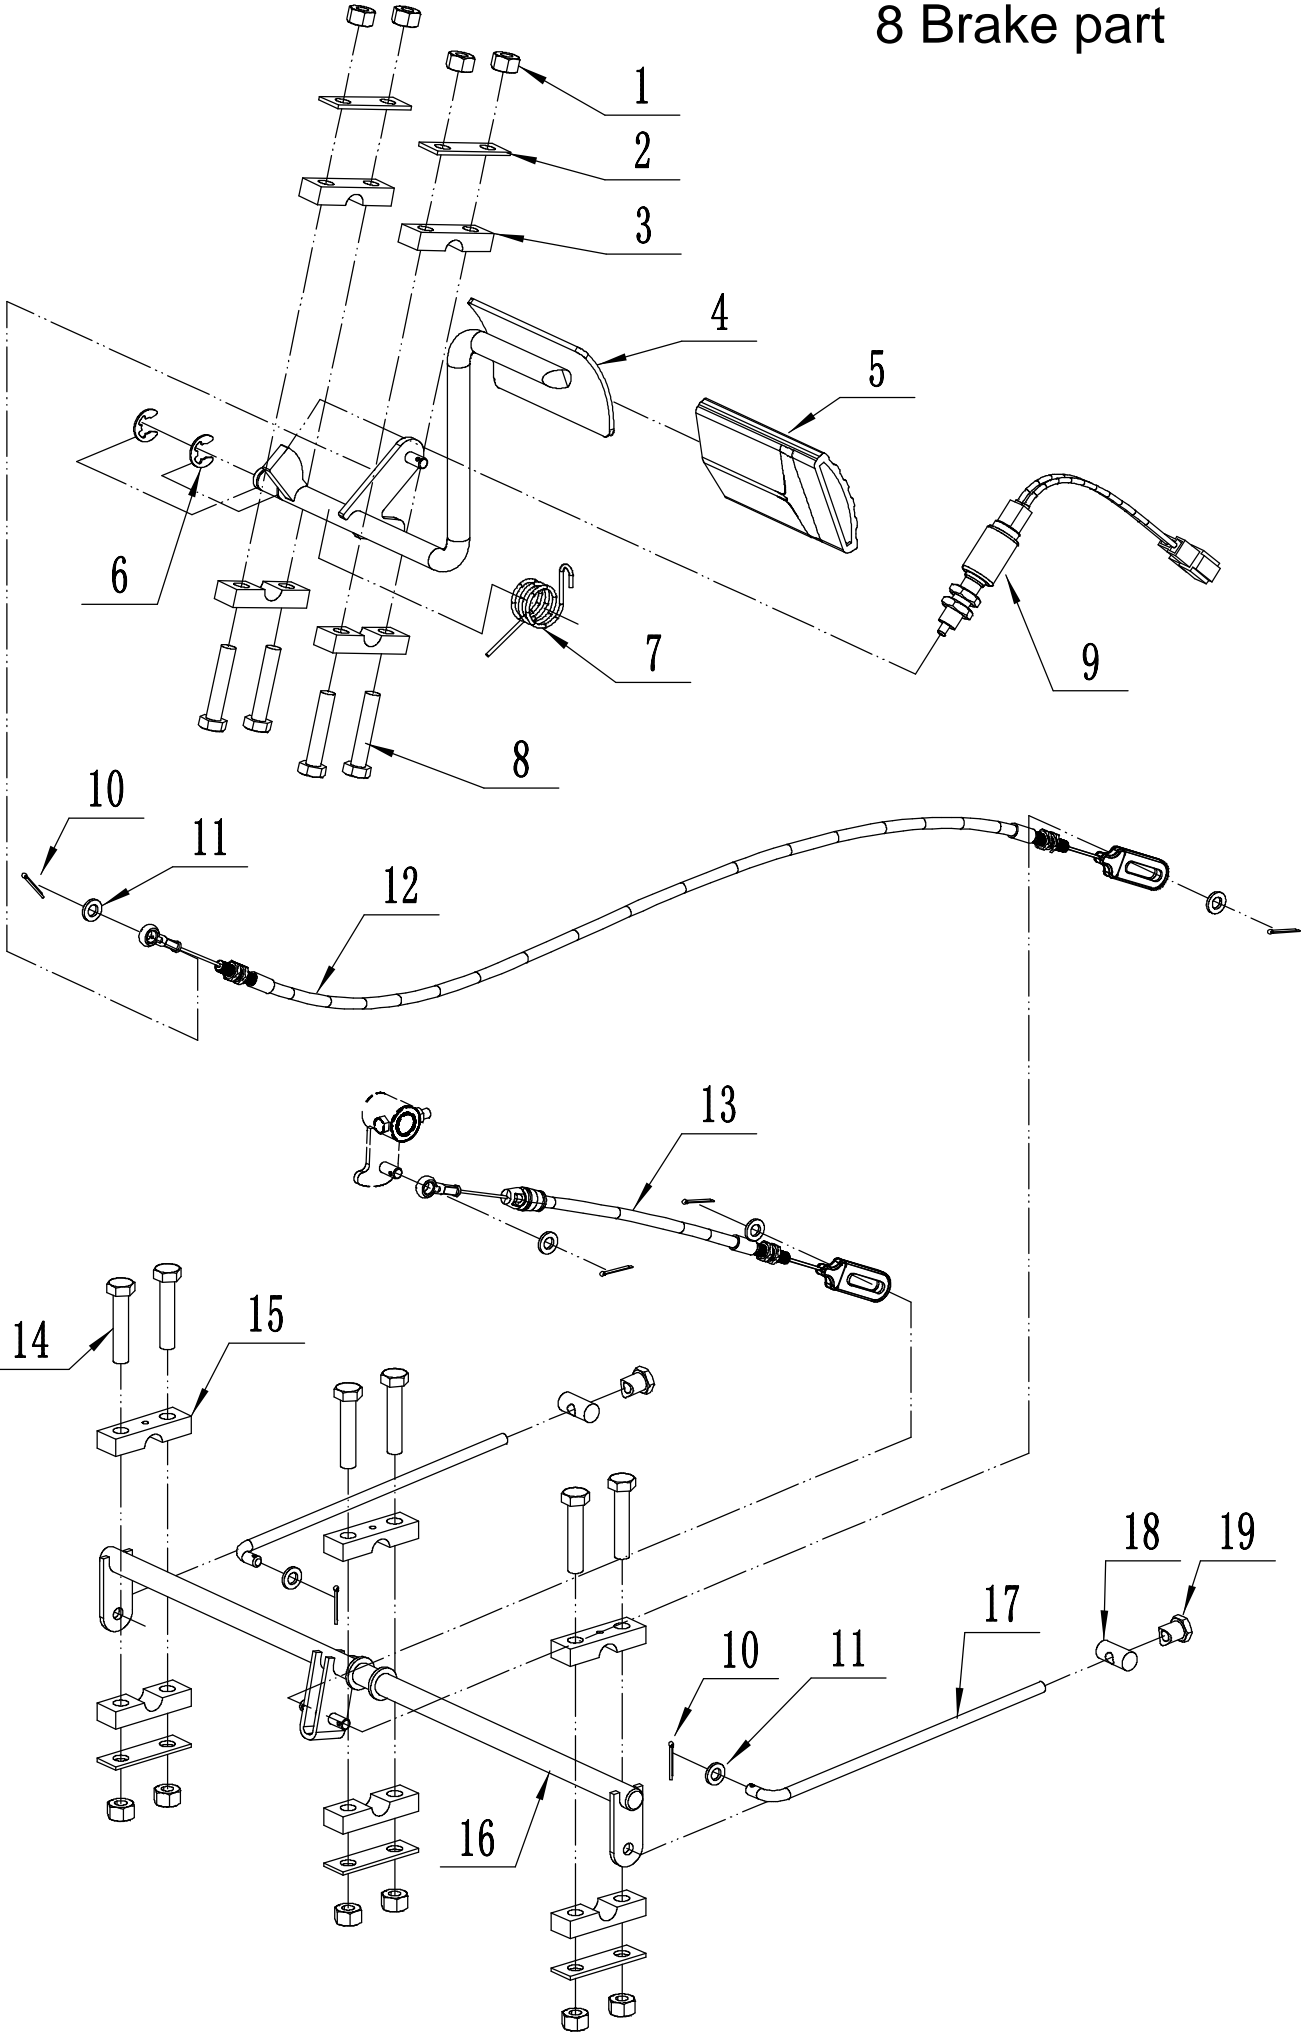

8 Brake part

Brake part			
No.	art	Name	Qty
1	U455-00007	Nut - M8	10
2	UR760-00125	Pressing plate	5
3	UR760-00126	Bracket	4
4	UR760-00127	Brake rod	1
5	UR760-00128	Pedal bush	1
6	U455-00085	check ring	2
7	UR760-00129	Spring	1
8	U537-00023	Bolt - 8*35	4
9	UR760-00130	Power-off switch	1
10	UR760-00082	check ring	6
11	U455-00054	Washer	6
12	UR760-00132	Brake cable	1
13	UR760-00133	Park cable	1
14	UT160-00002	Bolt - 8*40	6
15	UR760-00134	Bracket of transit stick	6
16	UR760-00135	Transit stick of brake	1
17	UR760-00136	Pull stick of brake	2
18	UR760-00137	Pin axis	2
19	UR760-00138	Nut	2