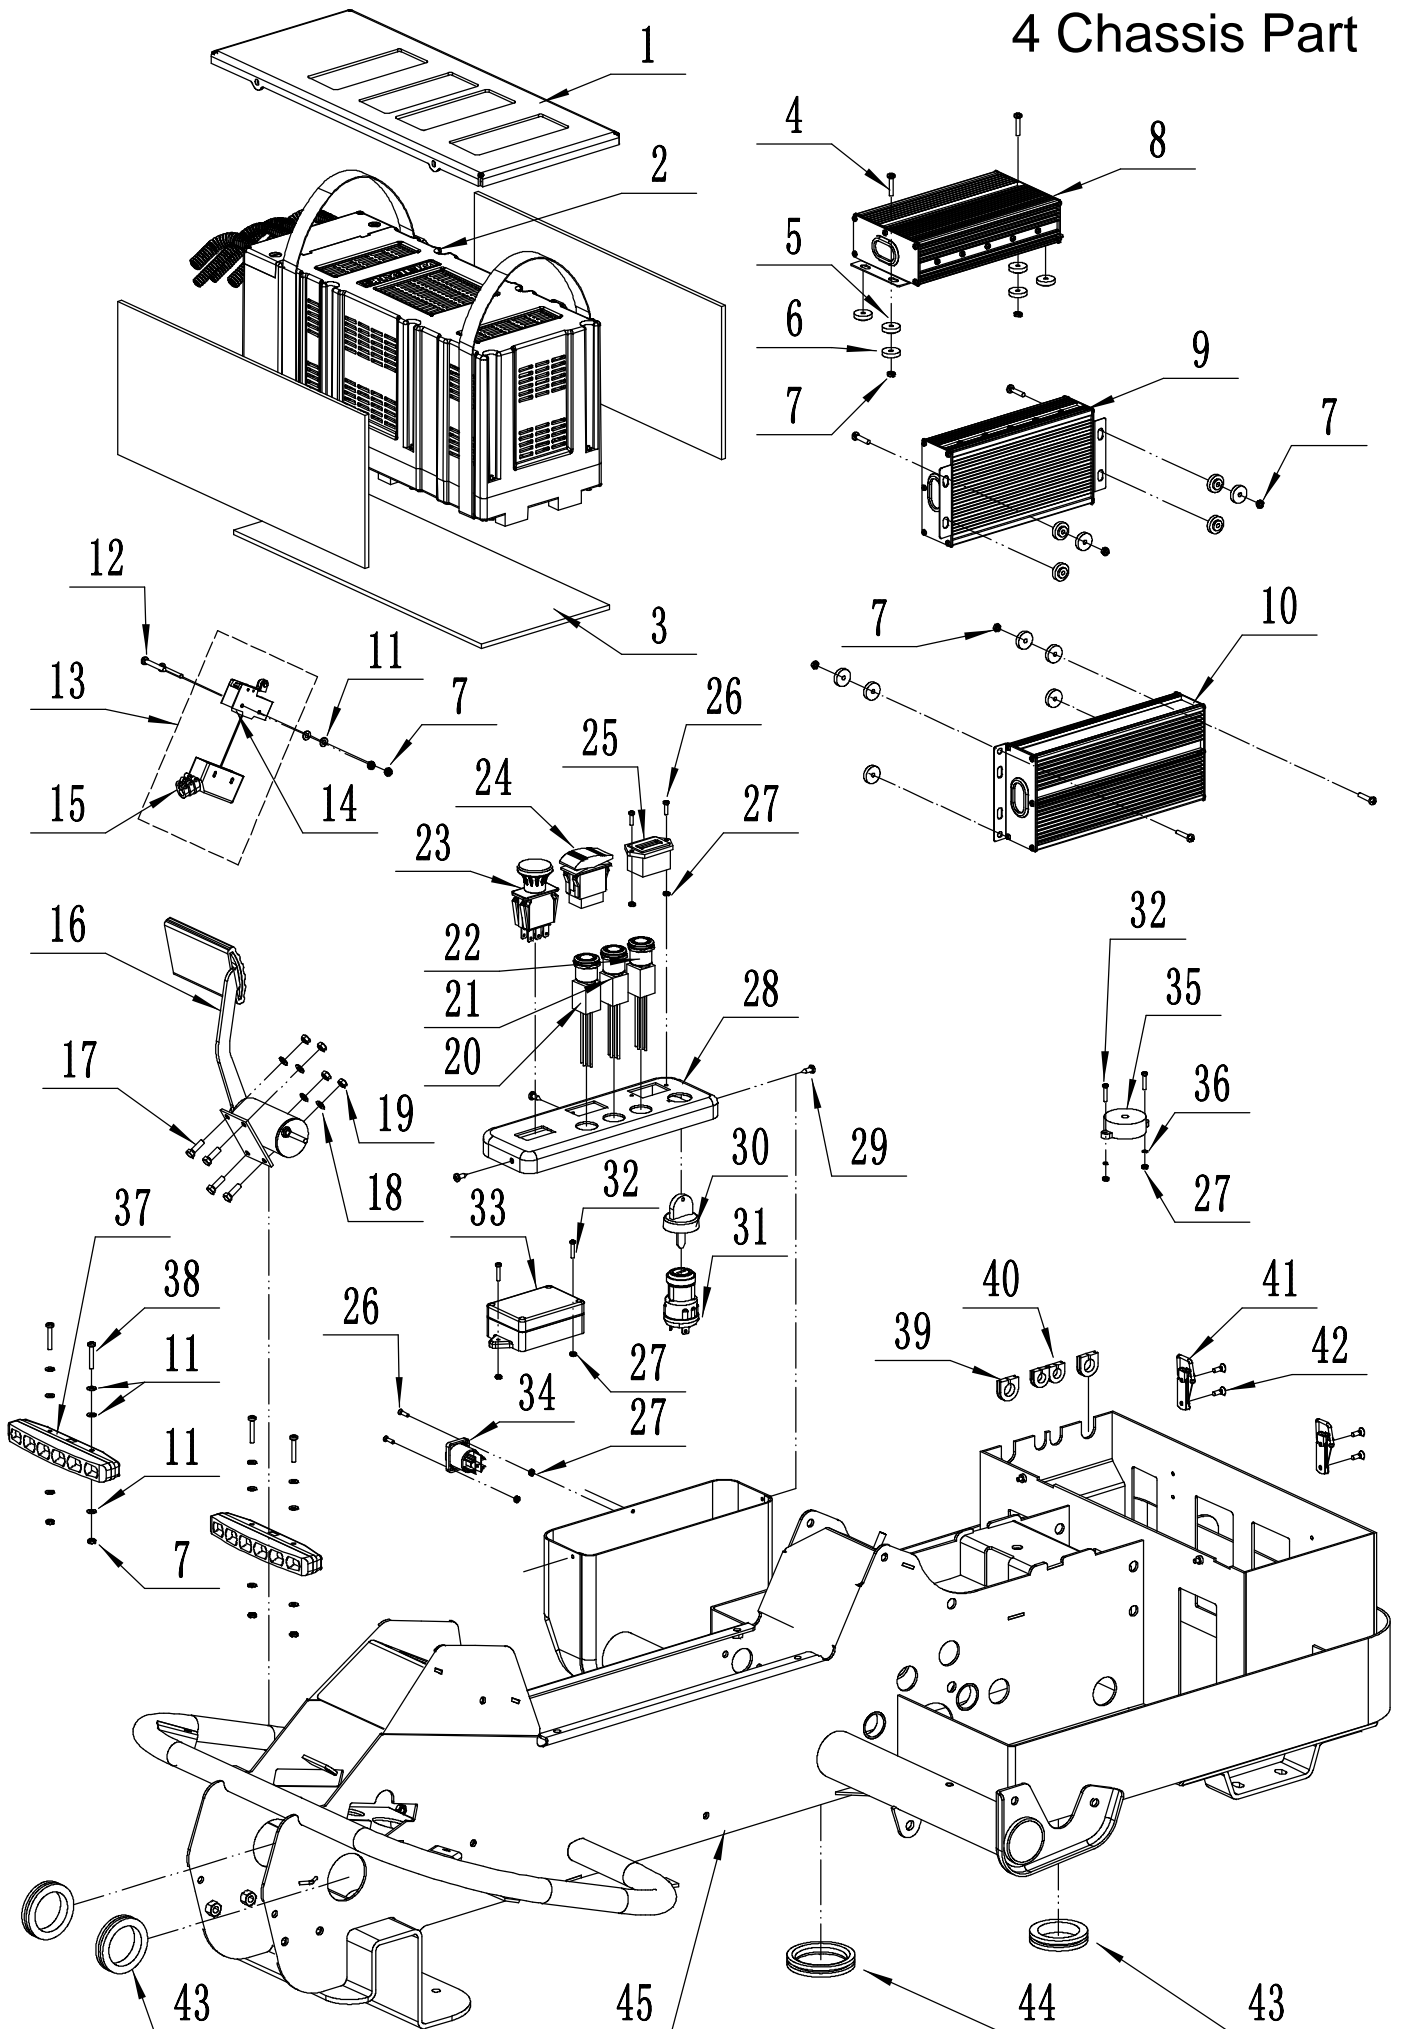

4 Chassis Part

Chassis Part			
No.	art	Name	Qty
1	UR760-00035	battery bin cover	1
2	UR760-00036	Battery pack (18AH)	1
3	UR760-00037	Dust-proof sponge	3
4	UR760-00038	Screw -4*20	6
5	UR760-00039	Washer	12
6	UR760-00040	Washer	6
7	UR760-00041	Nut - M4	12
8	UR760-00042	Right controller	1
9	UR760-00043	Left controller	1
10	UR760-00044	Controller of driver motor	1
11	UZT85-00135	Washer - 4	14
12	UR760-00045	Screw - M4*30	2
13	UR760-00046	Witch components (14-15)	1
14	UR760-00047	Travel switch	1
15	UR760-00048	sheath of travel switch	1
16	UR760-00049	Throttle controller	1
17	UG806-00023	Bolt - M5*16	4
18	U506-00049	Washer - M5	4
19	U455-00006	Nut - M5	4
20	UR760-00050	Switch of reverse	1
21	UR760-00051	Switch of Front light	1
22	UR760-00052	Switch of Cruise control	1
23	UZT85-00154	emergency stop switch	1
24	UR760-00053	Switch of level	1
25	UR760-00054	screen of power	1
26	UR760-00055	Screw -M3*12	2
27	UV160-00037	Nut - M3	8
28	UR760-00056	Controller cover	1
29	U537-00013	Screw - M4*13	3
30	UR760-00057	Key	1
31	UR760-00058	Start switch	1
32	UV160-00035	Screw - M3*16	4
33	UR760-00059	Controller of light	1
34	UR760-00060	Charge base	1
35	UR760-00061	Horn	1
36	UV160-00036	Washer	2
37	UR760-00062	Front light	2
38	UR760-00021	Screw - 4*25	4
39	UR760-00064	Dust-proof ring	2
40	UR760-00065	Dust-proof ring	2
41	UR760-00066	Hasp	2
42	UR760-00067	Screw - 4*10	4
43	UR760-00068	Rubber ring	3
44	UR760-00069	Rubber ring 60	3
45	UR760-00070	Chassis	1