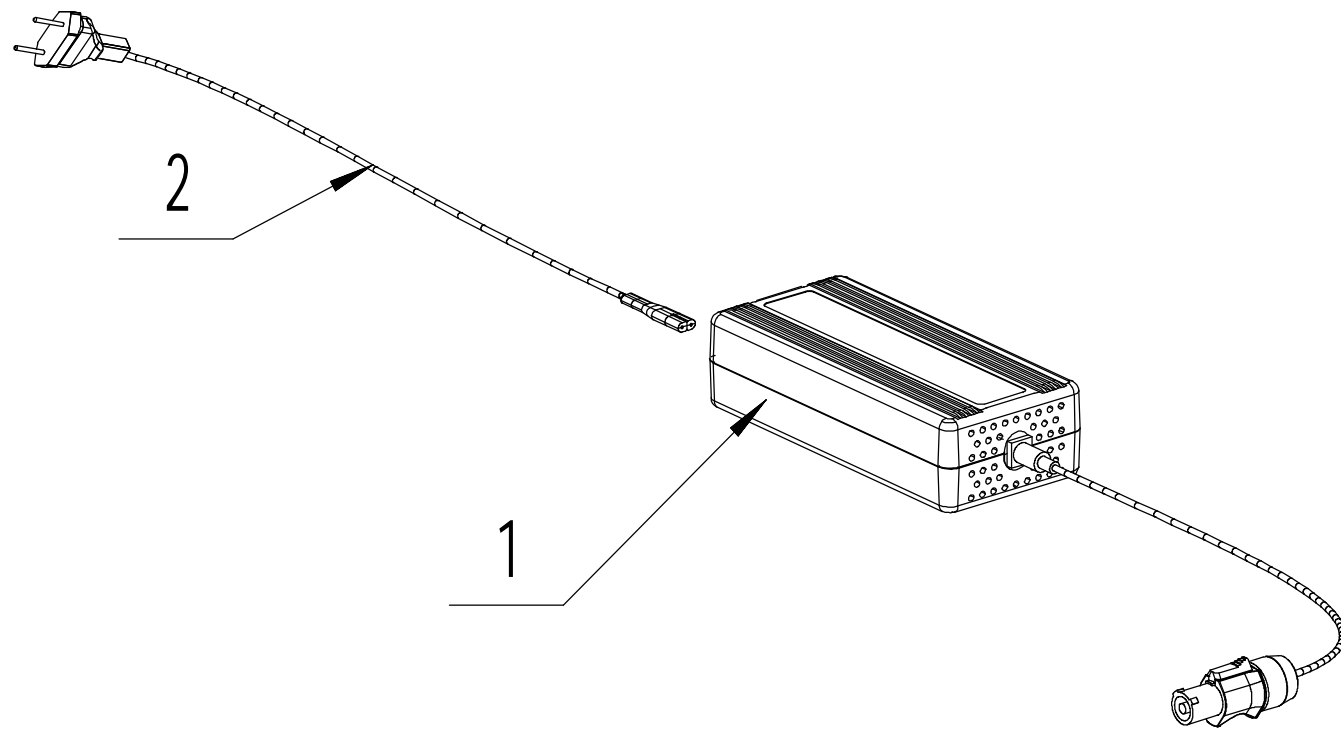

11: Charger and cables

Charger and Cables

No.	art	Name	Qty
1	UR760-00168	Charger	1
2	UR760-00169	Cable (European standard	1
3	UR760-00170	Cables and cards	1