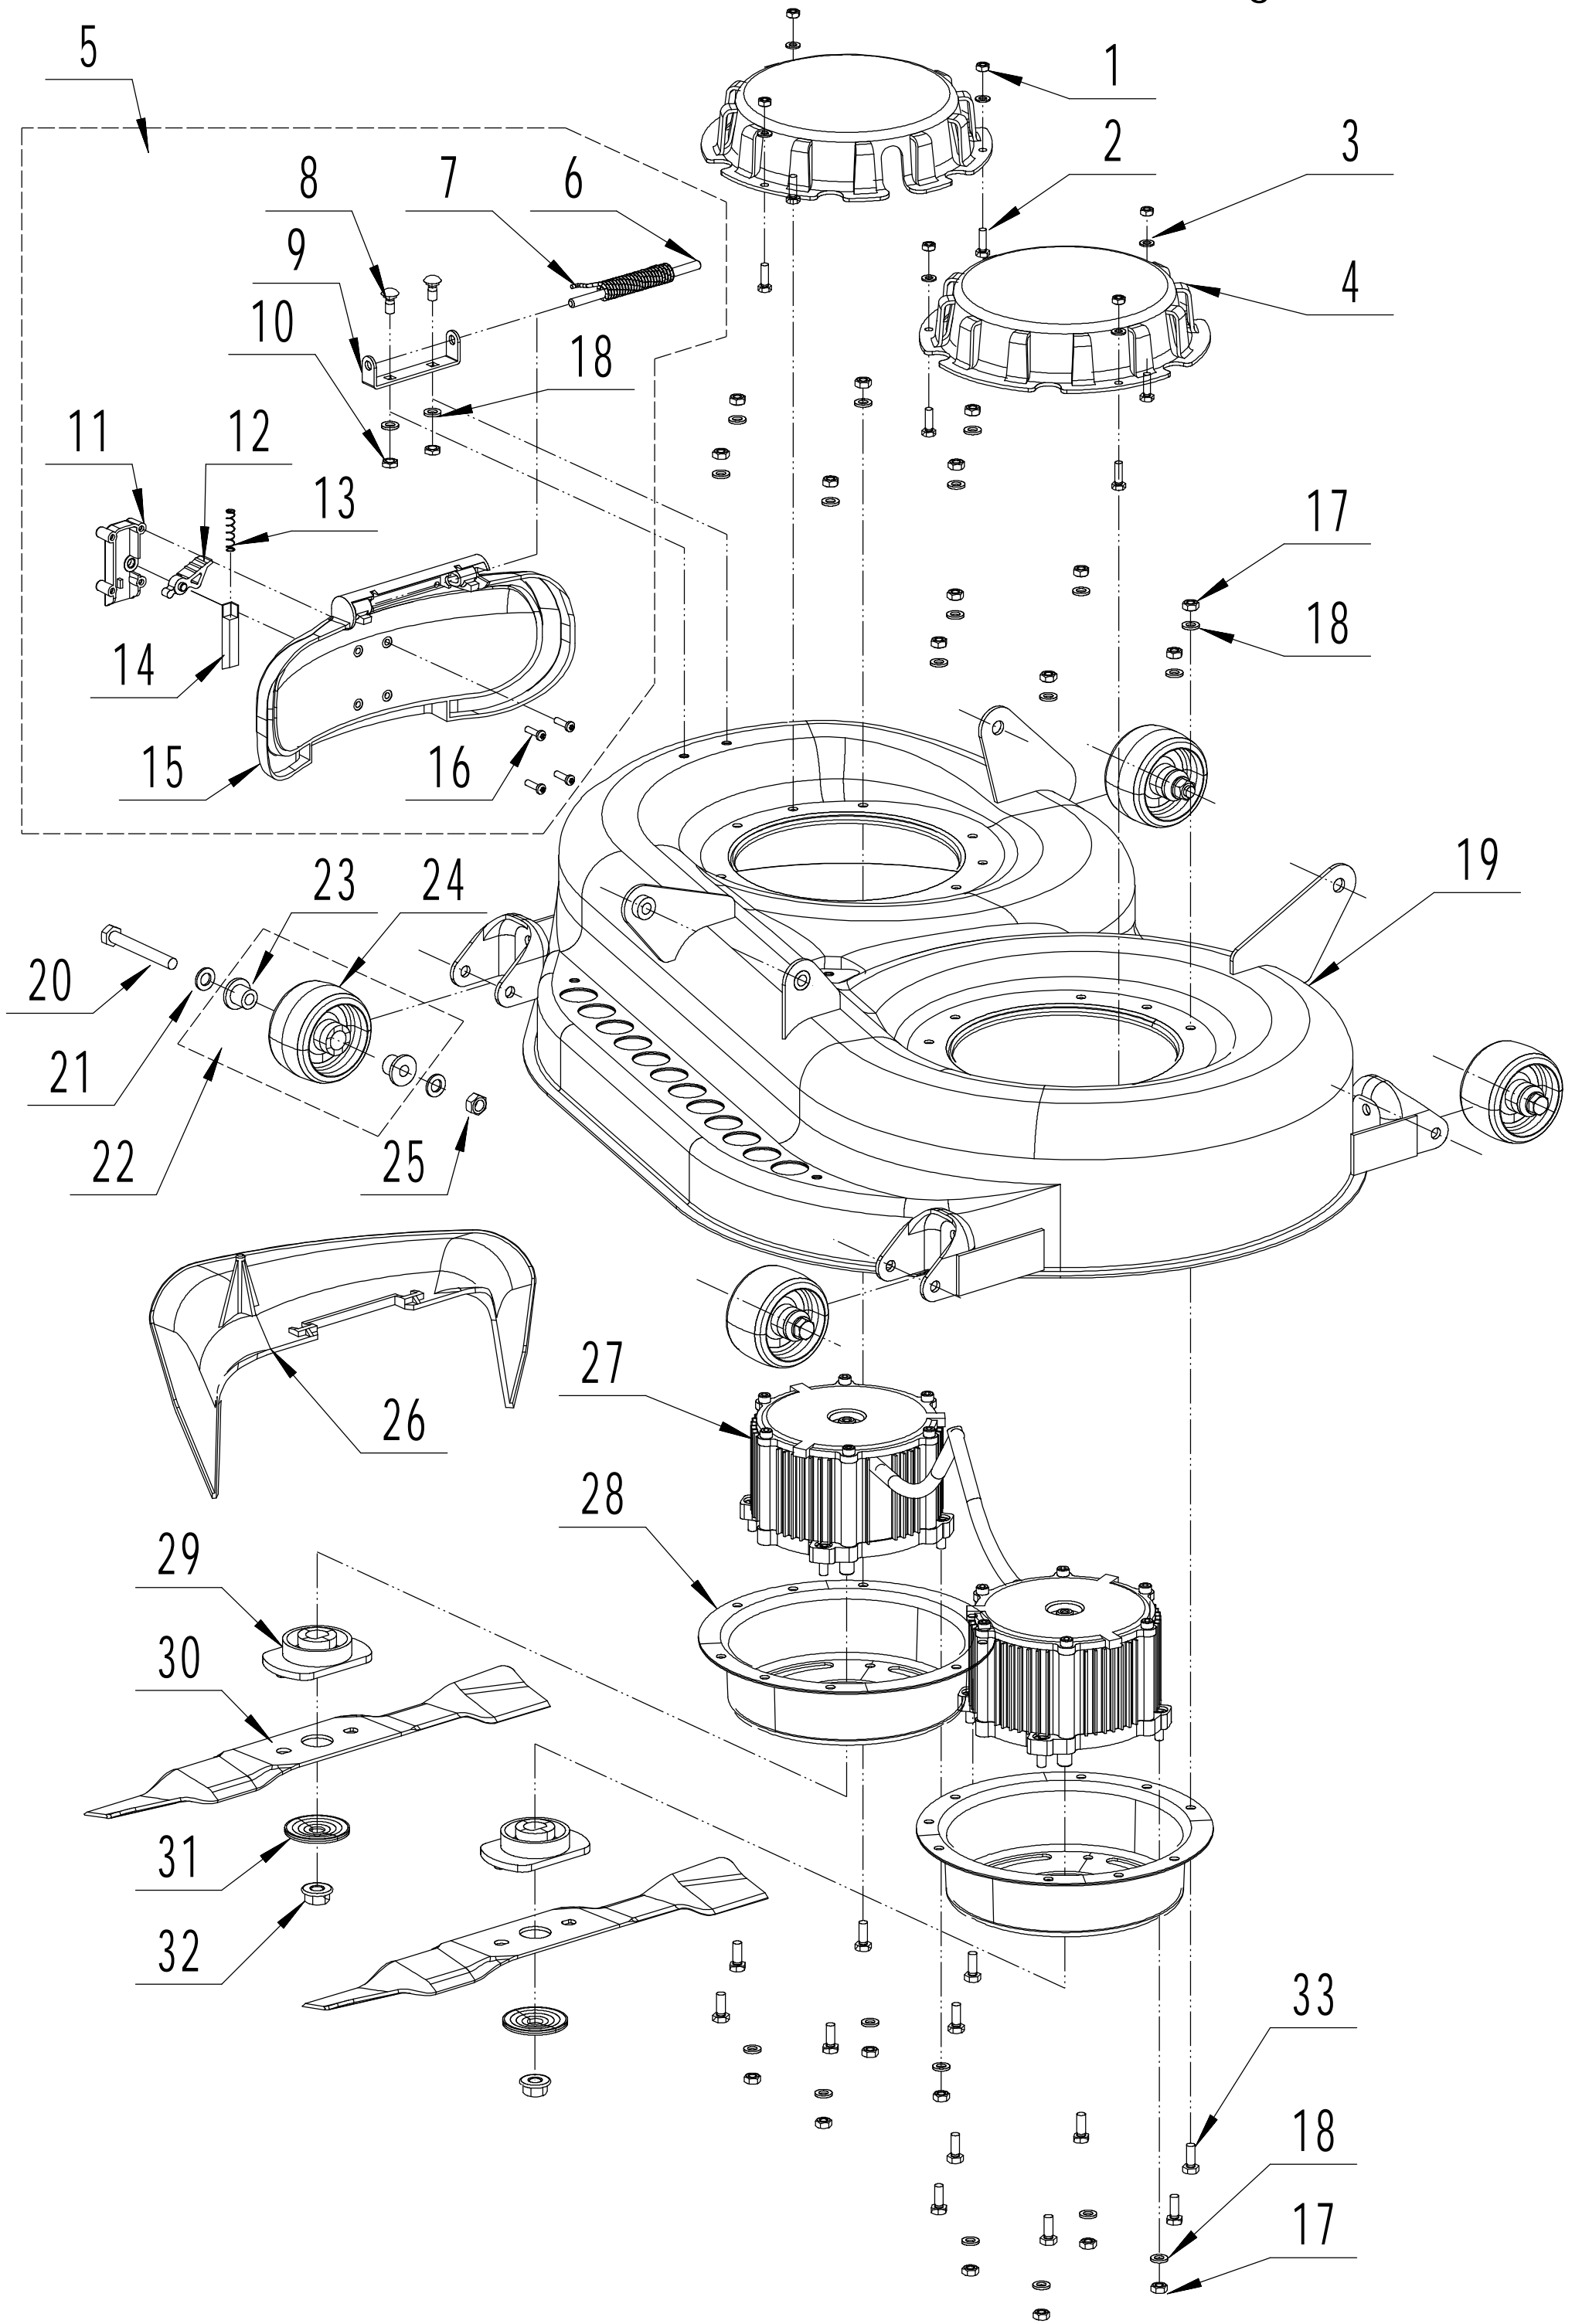

6 Cutting Deck Assembly

Cutting Deck Assembly			
No.	art	Name	Qty
1	U455-00006	Nut - M5	6
2	UR760-00083	Bolt - 5*12	6
3	U506-00049	Washer	6
4	UR760-00084	Motor cover	2
5	UR760-00085	discharge component (5-	1
6	U455-00017	Pin Axis	1
7	U455-00016	Spring	1
8	U455-00018	Bolt - 6*14	2
9	UR760-00086	Bracket	1
10	U455-00020	Nut - M6	2
11	UR760-00087	Shield	1
12	UR760-00088	Shifting folk	1
13	UR760-00089	Pressing spring	1
14	UR760-00090	Sliding pin	1
15	UR760-00091	side discharge cover	1
16	UR760-00092	Screw	4
17	U455-00013	Nut - M6	20
18	U455-00054	Washer	22
19	UR760-00093	Cutting deck	1
20	UG700-00159	Bolt - M8*65	4
21	U455-00061	Washer - M8	8
22	UR760-00094	universal wheel componer	4
23	UR760-00095	bearing	8
24	UR760-00096	Universal wheel	4
25	U455-00007	Nut - M8	4
26	UR760-00097	Side discharge deflector	1
27	UR760-00098	Cutting Motor	2
28	UR760-00099	Engine base	2
29	UR760-00100	Adaptor	2
30	UR760-00101	Blade	2
31	U455-00049	Dish washer	2
32	UZT85-00002	Nut - M10	2
33	UR760-00102	Bolt - M6*12	12