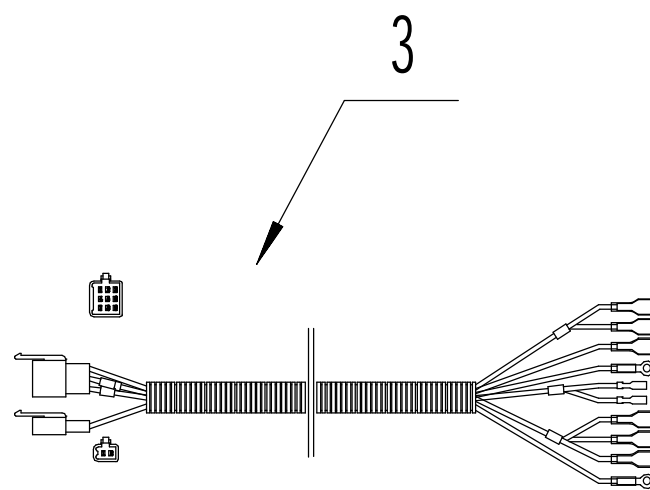

11: Charger and cables

Charger and Cables

No.	art	Name	Qty
1	UR760-00168	Charger	1
2	UR760-00169	Cable (European standard	1
3	UR760-00170	Cables and cards	1