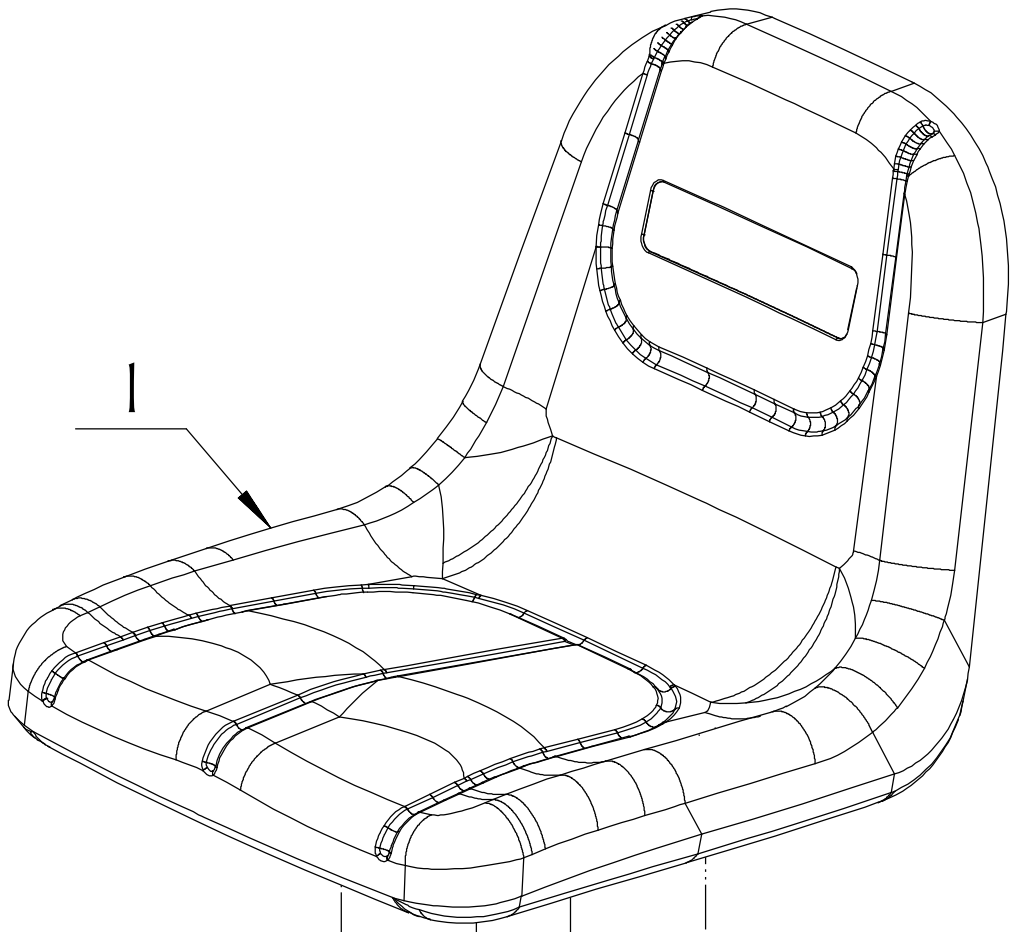

2 Chair component

Chair component			
No.	art	Name	Qty
1	UR760-00006	Chair	1
2	UG700-00022	Nut - M8	4
3	U455-00053	Spring washer - \varnothing 8	8
4	U455-00061	Washer - 8	8
5	UR760-00007	Connecting plate	1
6	UA516-00042	Screw - 8*20	4
7	UA516-00008	Screw - 8*16	8
8	UR760-00008	Left rail	1
9	UR760-00009	Right rail	1
10	UR200-00061	Bolt -10*25	1
11	UR760-00010	Supporting plate	1
12	UR760-00011	Washer	2
13	US270-00011	Check ring	1
14	UR760-00012	Pin axis	1
15	UR760-00013	Damping spring	1
16	U455-00029	Washer	1
17	UZT85-00002	Nut - M10	1
18	UR760-00014	Bolt - 8*45	1
19	UR760-00015	Bush	1
20	UR760-00016	Cushion	1
21	UR760-00017	Switch	1
22	UR760-00018	Cap	1
23	UR760-00019	Pressing spring	1