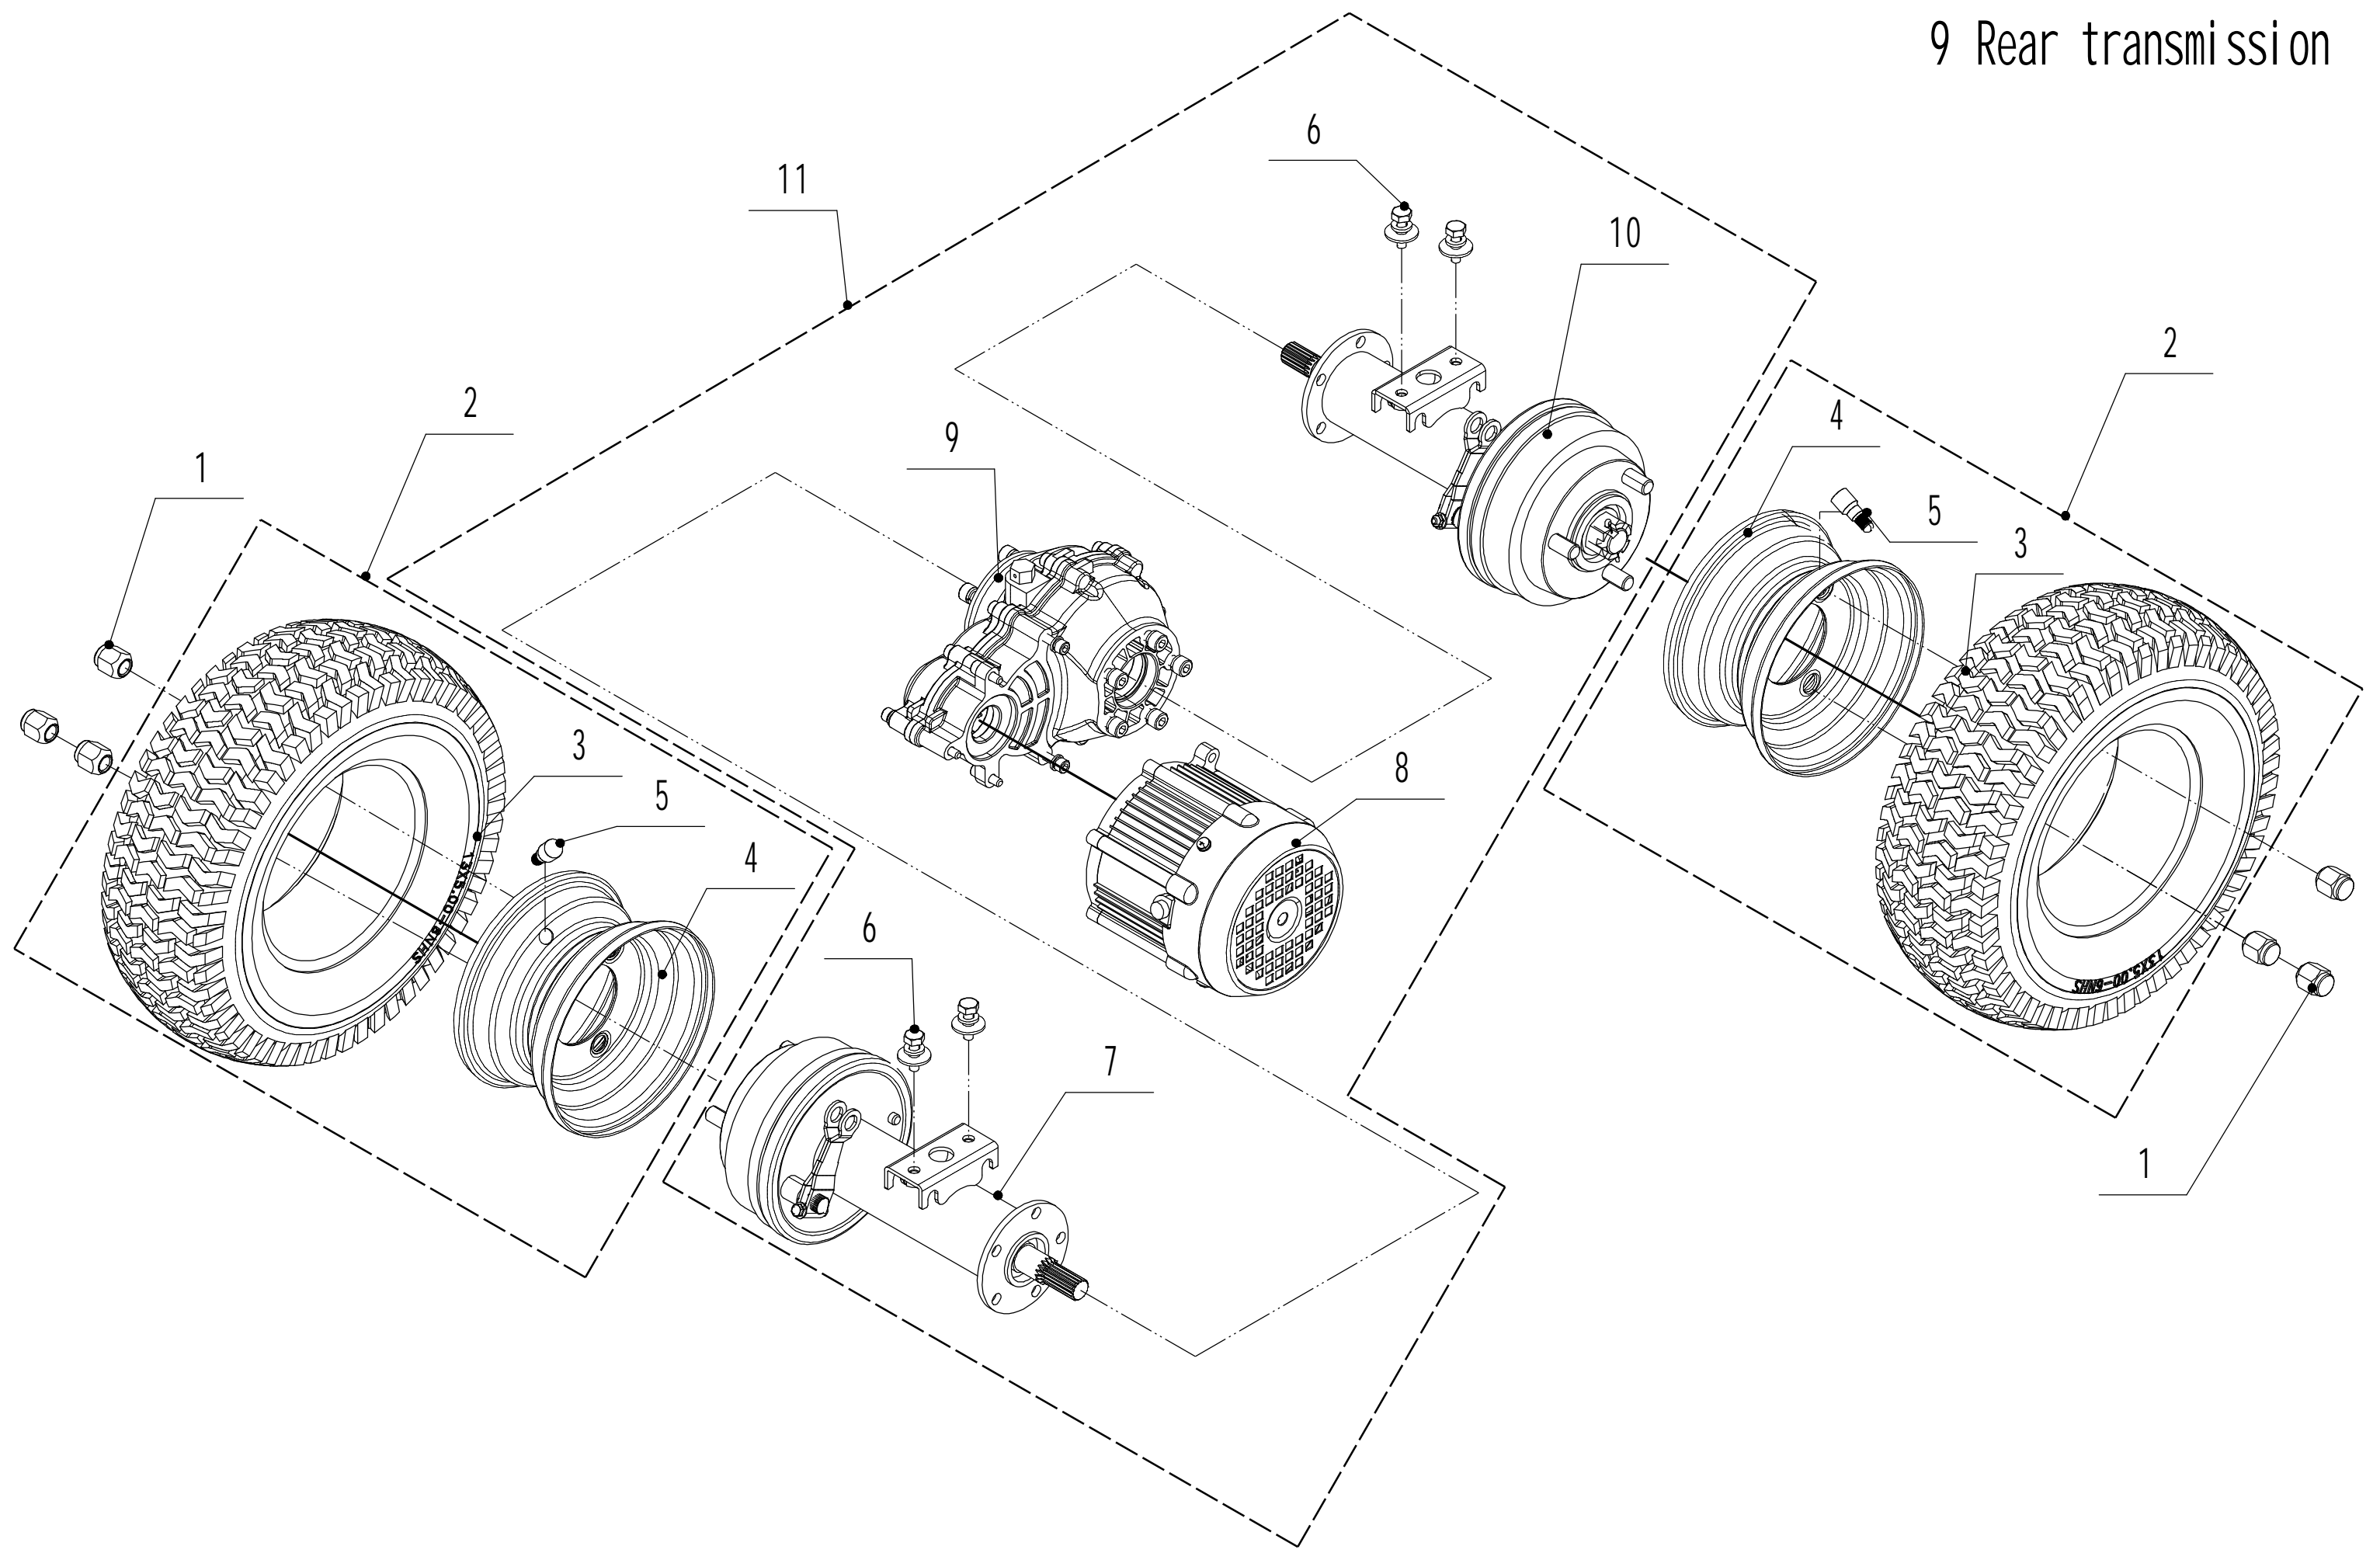

9 Rear transmission

Rear transmission

No.	art	Name	Qty
1	UR760-00139	Nut	6
2	UR760-00140	Wheel	2
3	UR760-00141	Tire	2
4	UR760-00142	Wheel hub	2
5	UR760-00143	Air tap	2
6	UR760-00144	Combined bolt - M8*25	4
7	UR760-00145	Left shaft assembly	1
8	UR760-00146	Motor	1
9	UR760-00147	Gearbox	1
10	UR760-00148	Right shaft assembly	1
11	UR760-00149	rear transmission assembl	1