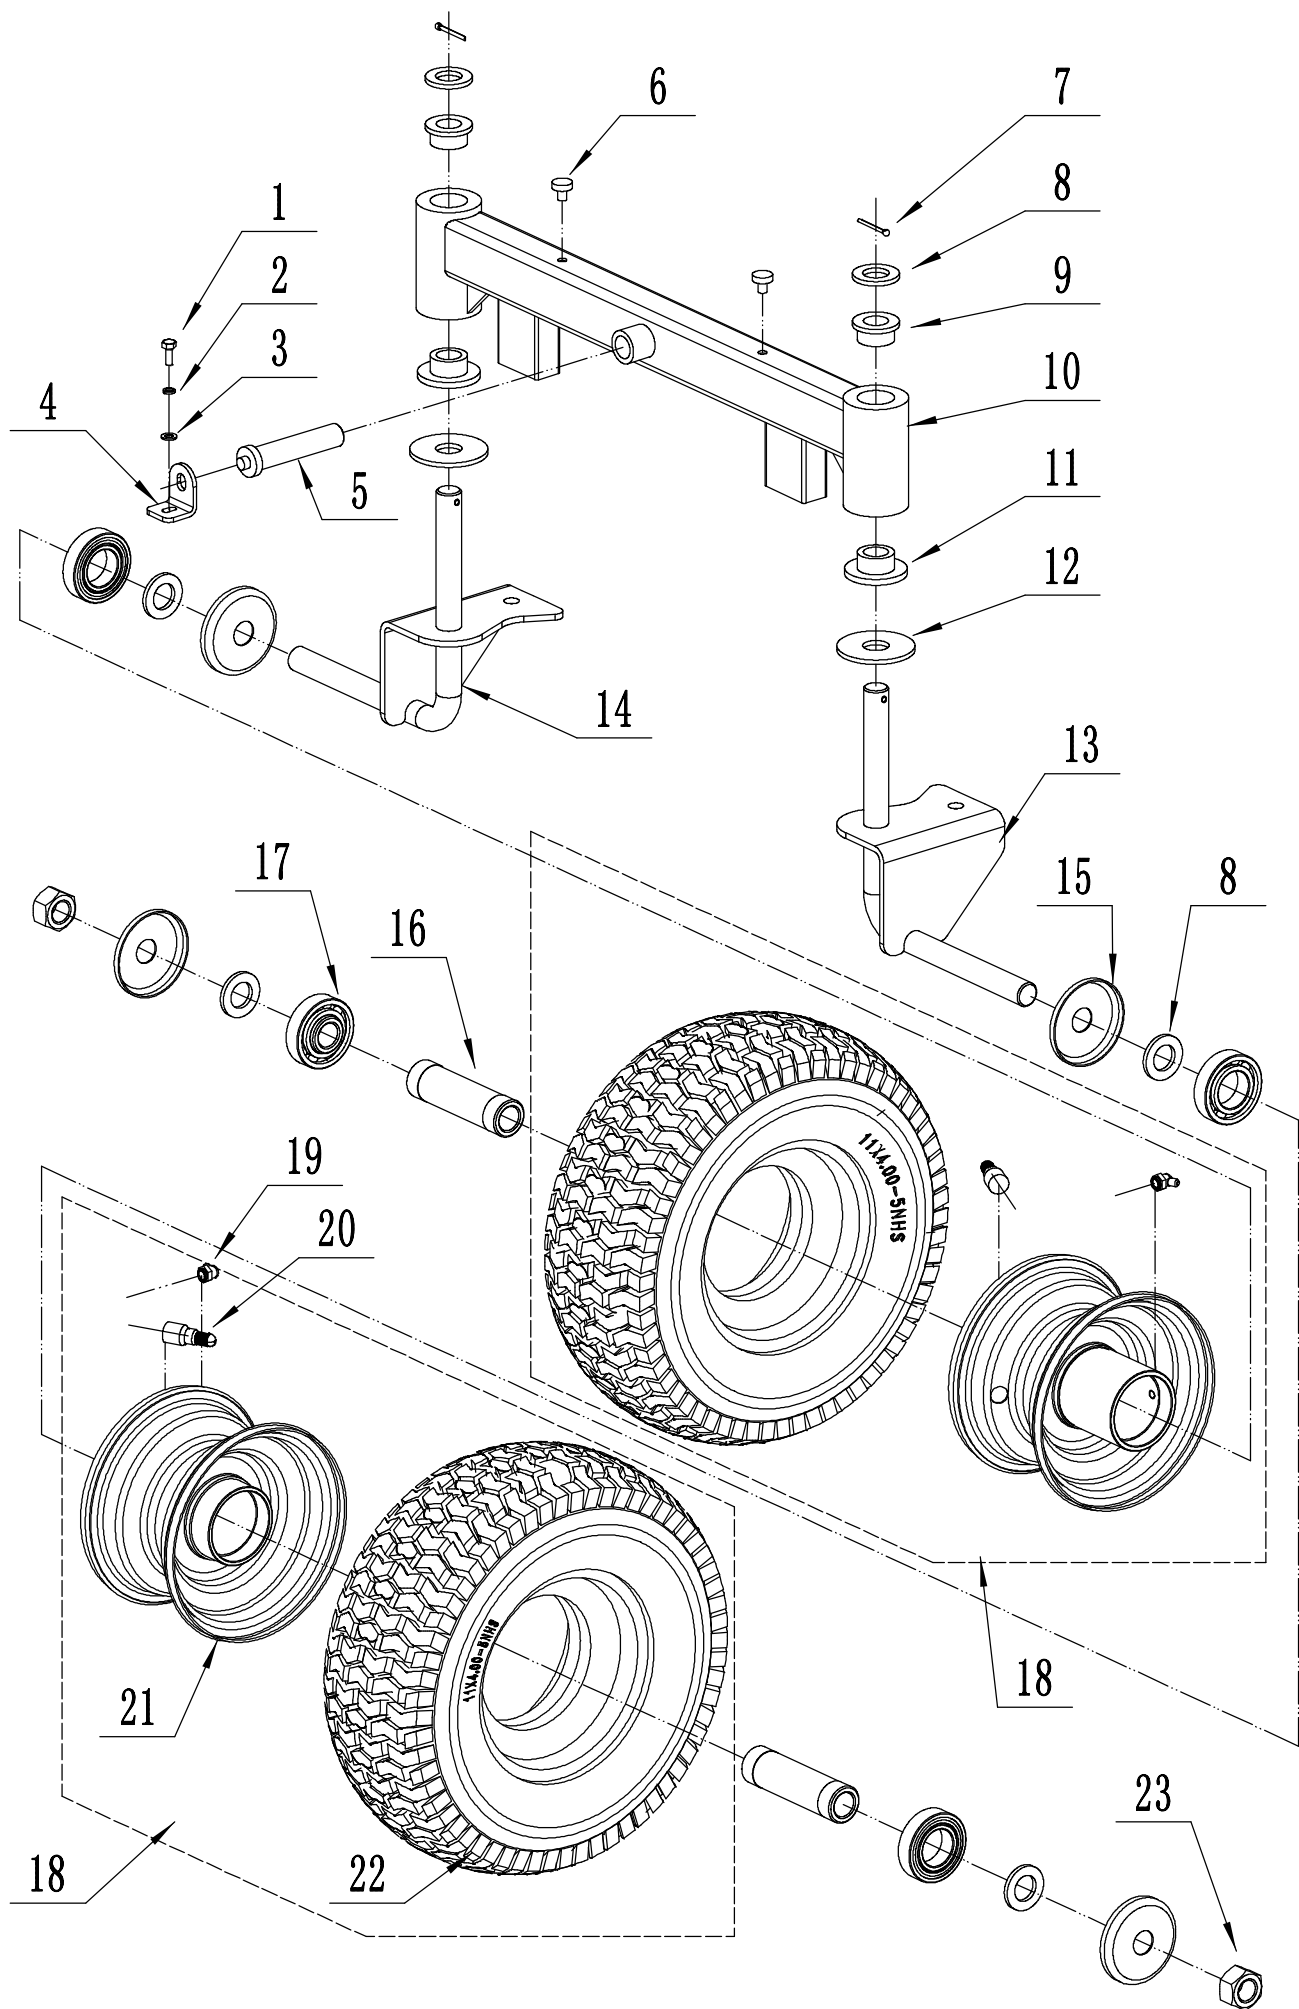

10 Front wheel

Front wheel			
No.	art	Name	Qty
1	UR760-00083	Bolt - 5*12	1
2	U506-00028	Spring washer - 5	1
3	U506-00049	Washer - 5	1
4	UR760-00151	Limit plate	1
5	UR760-00152	h Axis of front wheel brack	1
6	UR760-00153	Cushion	2
7	US270-00011	Check ring	2
8	UR200-00071	Washer - 16	6
9	UR760-00103	Rubber bush	2
10	UR760-00155	Front wheel hanging beam	1
11	UR760-00156	Rubber bush	2
12	UR760-00157	Big washer	2
13	UR760-00158	Left wheel axis	1
14	UR760-00159	Right wheel axis	1
15	UR760-00160	Dust-proof cover	4
16	UR760-00161	Axis bush	2
17	UR760-00162	Bearing	4
18	UR760-00163	Wheel	2
19	UR760-00164	Oil cup	2
20	UR760-00143	Air tap	2
21	UR760-00166	Wheel hub	2
22	UR760-00167	Tire	2
23	US270-00093	Nut - M16	2