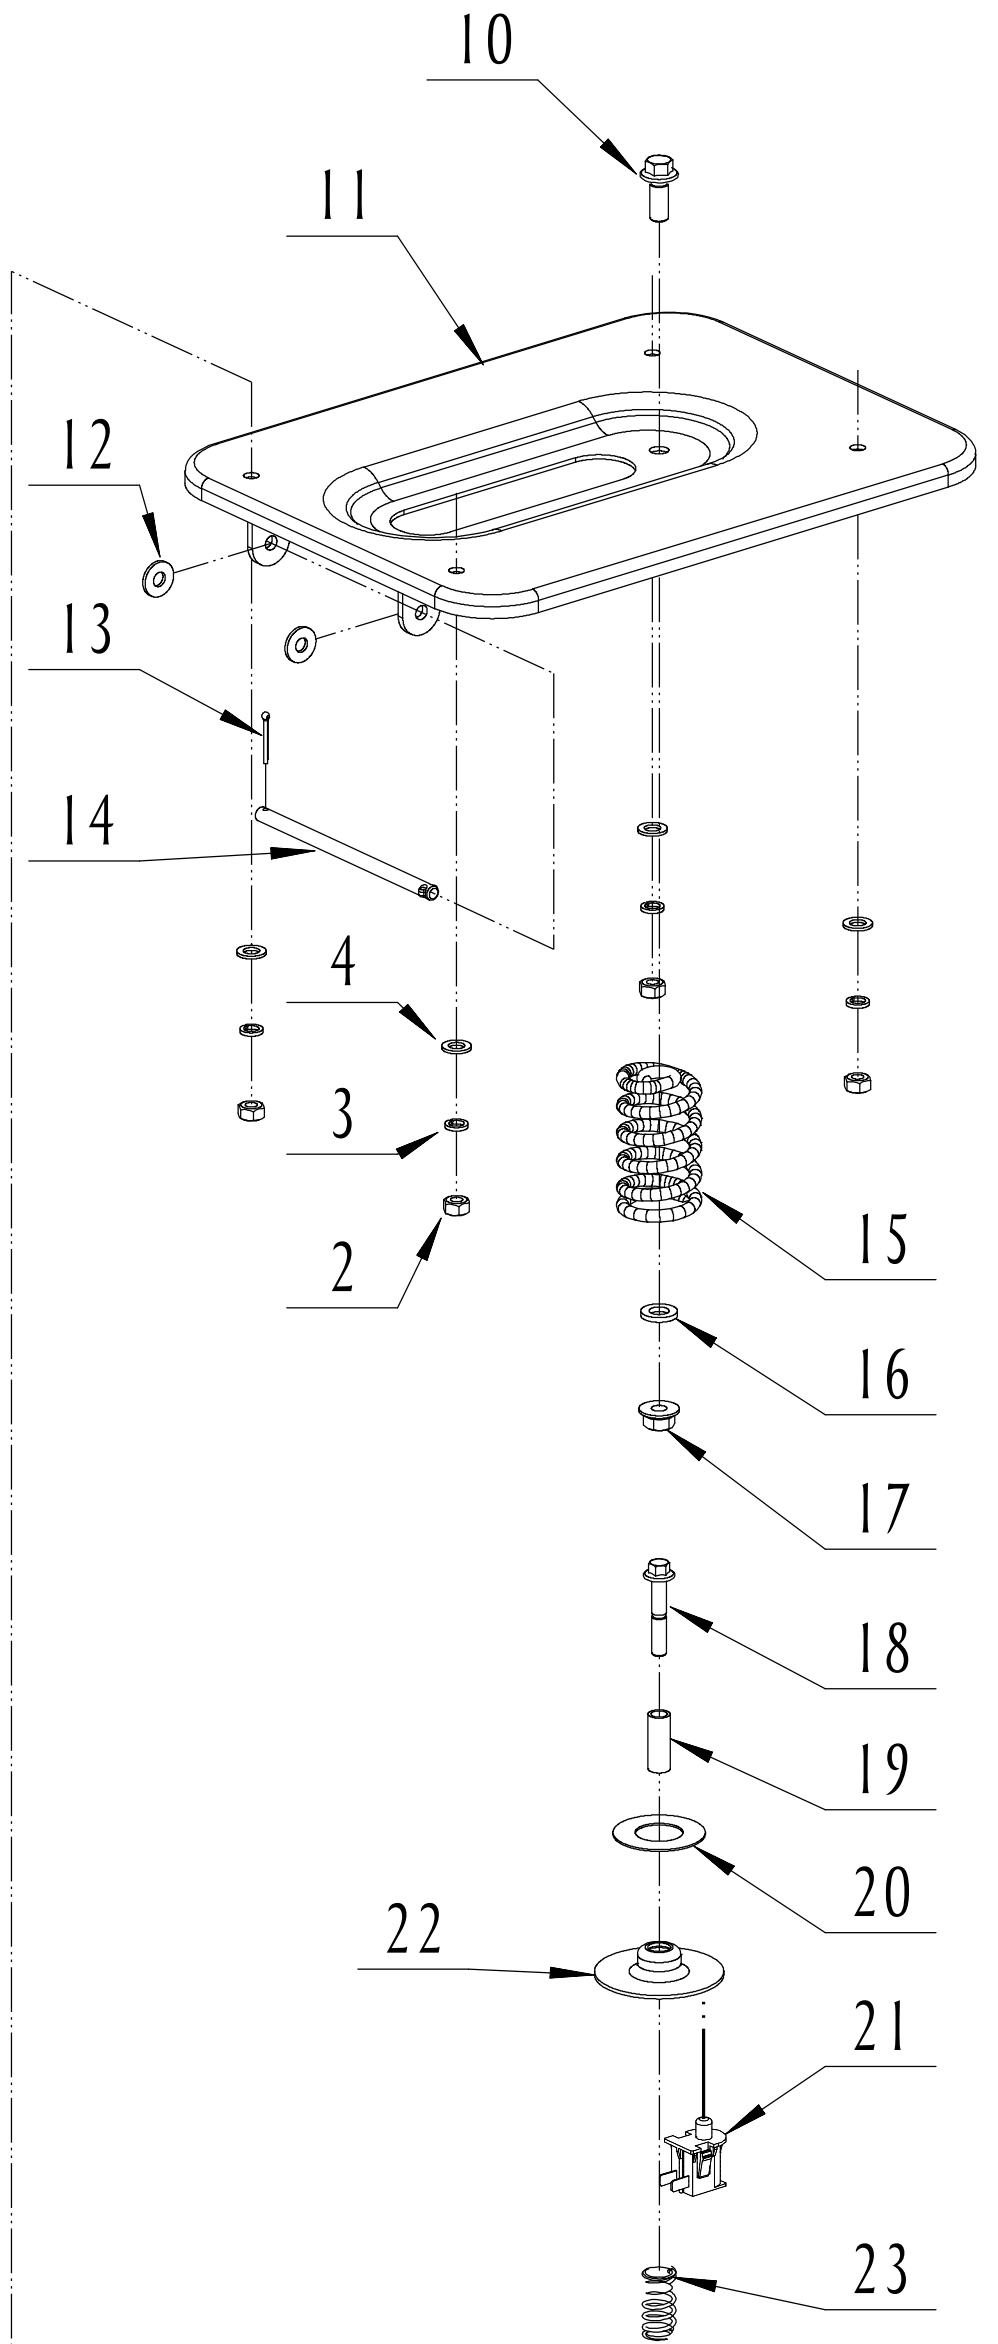

1: Steering system

Steering Part			
No.	art	Name	Qty
1	UR760-00001	Steering Wheel	1
2	UR200-00076	Nut - M12	1
3	UR200-00074	Washer	1
4	UR760-00002	Steering rod assembly	1
5	U537-00094	Bolt - 6*16	4
6	UT160-00047	Bolt - 8*80	4
7	UR760-00003	Pressing plate	2
8	UR760-00004	Washer	4
9	U455-00061	Washer - Ø8	4
10	U455-00007	Nut - M8	4
11	UR760-00005	Steering gear	1

2 Chair component

Chair component			
No.	art	Name	Qty
1	UR760-00006	Chair	1
2	UG700-00022	Nut - M8	4
3	U455-00053	Spring washer - \varnothing 8	8
4	U455-00061	Washer - 8	8
5	UR760-00007	Connecting plate	1
6	UA516-00042	Screw - 8*20	4
7	UA516-00008	Screw - 8*16	8
8	UR760-00008	Left rail	1
9	UR760-00009	Right rail	1
10	UR200-00061	Bolt -10*25	1
11	UR760-00010	Supporting plate	1
12	UR760-00011	Washer	2
13	US270-00011	Check ring	1
14	UR760-00012	Pin axis	1
15	UR760-00013	Damping spring	1
16	U455-00029	Washer	1
17	UZT85-00002	Nut - M10	1
18	UR760-00014	Bolt - 8*45	1
19	UR760-00015	Bush	1
20	UR760-00016	Cushion	1
21	UR760-00017	Switch	1
22	UR760-00018	Cap	1
23	UR760-00019	Pressing spring	1

3 Shield Part

Shield Part			
No.	art	Name	Qty
1	UR760-00020	Rear cover	1
2	U455-00007	Nut - M8	3
3	U455-00061	Washer - 8	1
4	UR760-00021	screw - 4*25	2
5	UR760-00022	Cushion Of rear cover	1
6	U455-00007	Nut - M8	3
7	UR760-00023	Stage bolt	2
8	UR760-00024	Nylon Washer	2
9	UR760-00025	Front mask	1
10	UR760-00026	Screw - 6*16	8
11	UR760-00027	Front buffle	1
12	U455-00009	Bolt - 6*12	10
13	UR760-00028	Middle cover	1
14	UR760-00029	Left pedal	1
15	UR760-00030	Right pedal	1
16	UR760-00031	Bumper	1
17	UR760-00032	Side cover of bumper	4
18	UR200-00058	Bolt - 8*20	4
19	UR760-00033	Bolt - 6*60	1
20	UR760-00034	Cup holder	1
21	U455-00054	Washer	1