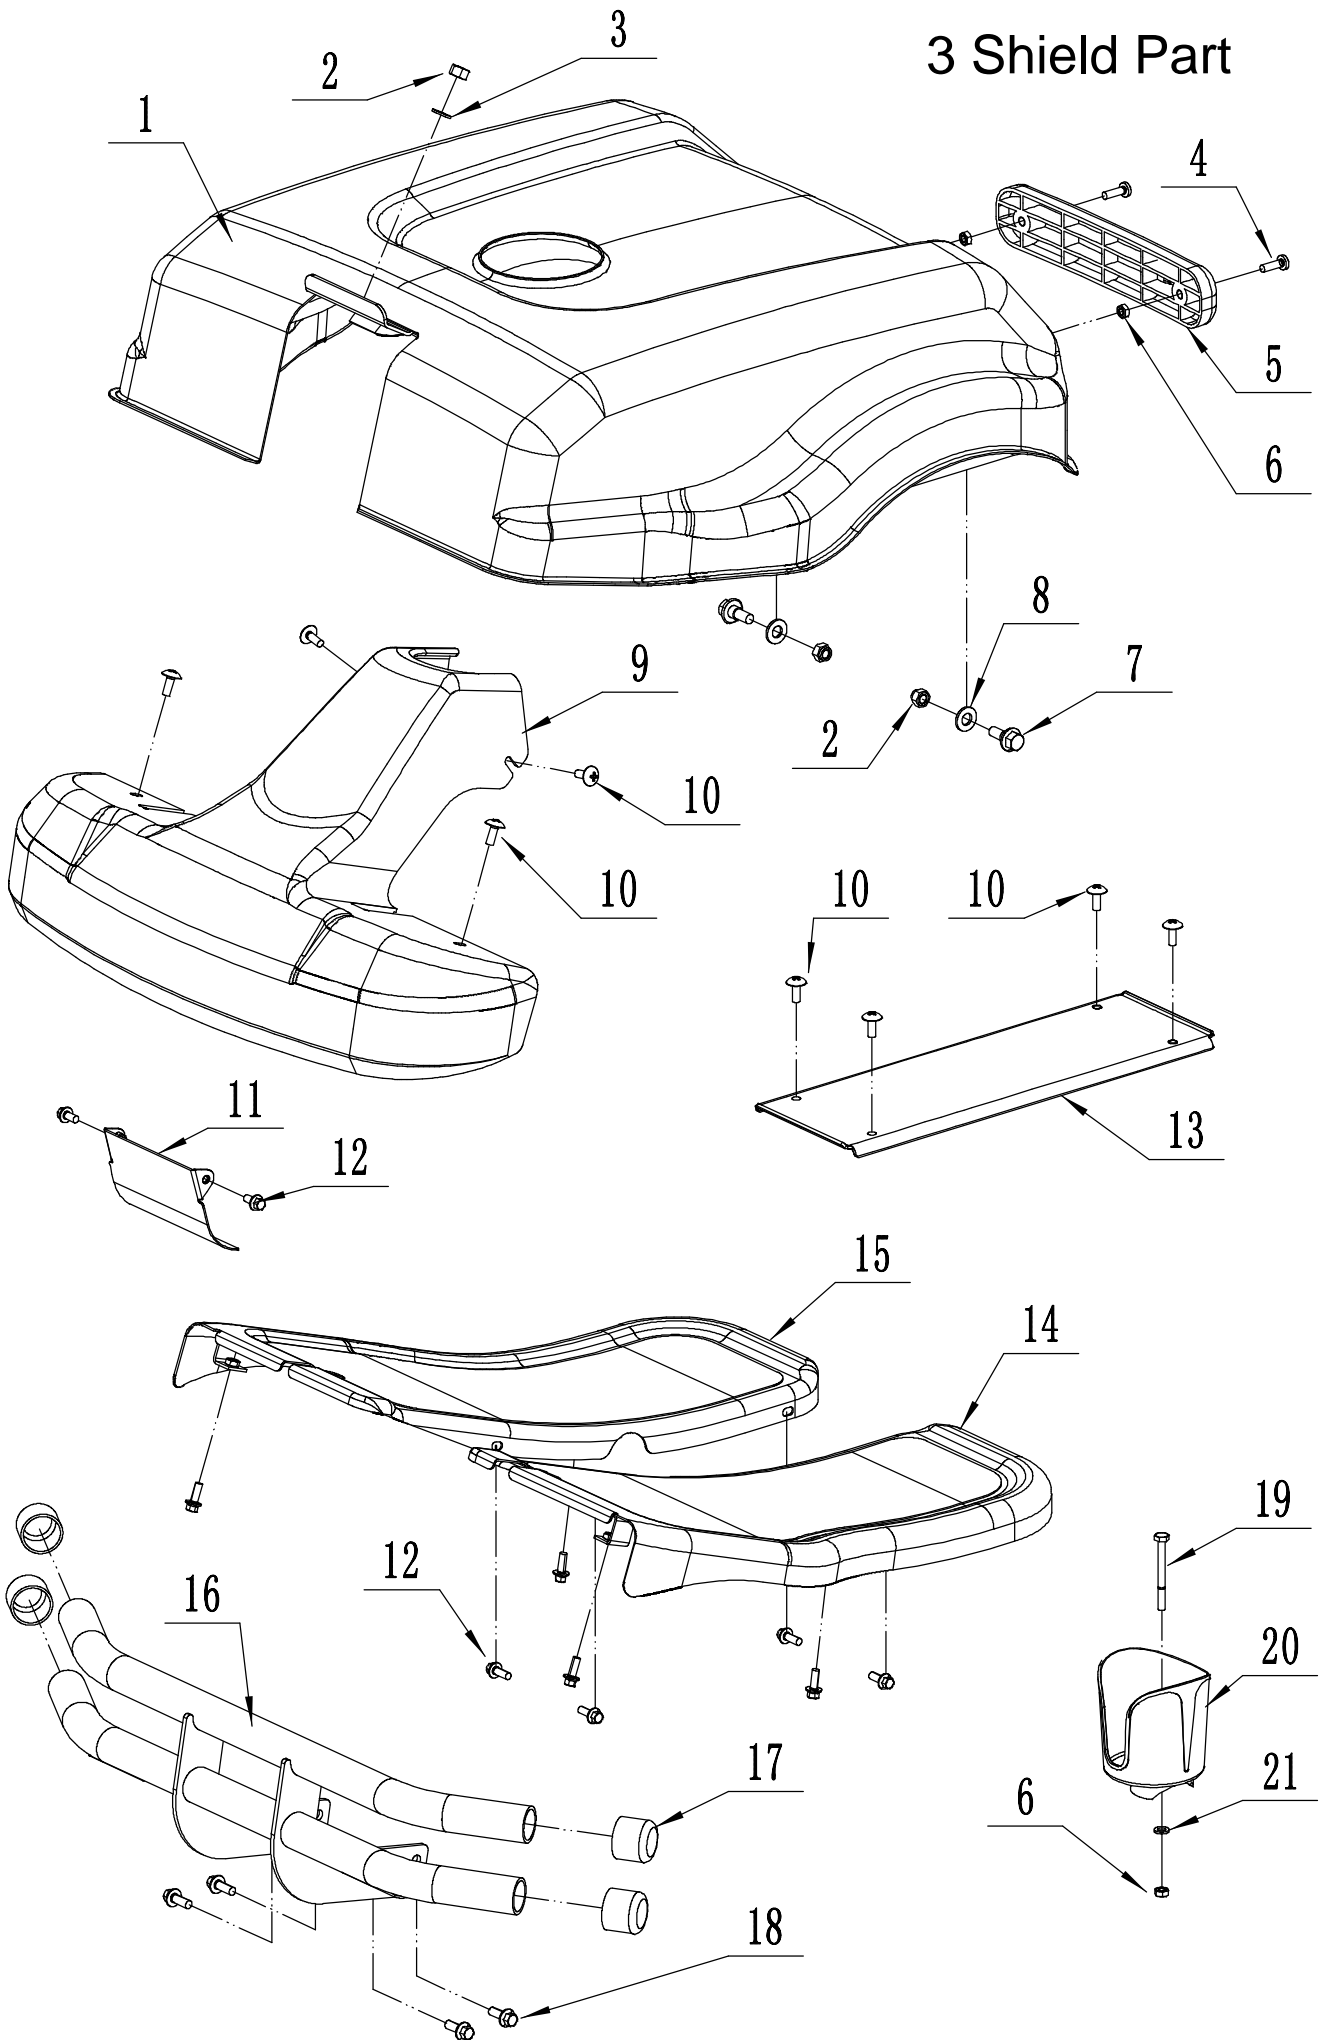

1: Steering system

Steering Part			
No.	art	Name	Qty
1	UR760-00001	Steering Wheel	1
2	UR200-00076	Nut - M12	1
3	UR200-00074	Washer	1
4	UR760-00002	Steering rod assembly	1
5	U537-00094	Bolt - 6*16	4
6	UT160-00047	Bolt - 8*80	4
7	UR760-00003	Pressing plate	2
8	UR760-00004	Washer	4
9	U455-00061	Washer - Ø8	4
10	U455-00007	Nut - M8	4
11	UR760-00005	Steering gear	1

2 Chair component

Chair component			
No.	art	Name	Qty
1	UR760-00006	Chair	1
2	UG700-00022	Nut - M8	4
3	U455-00053	Spring washer - \varnothing 8	8
4	U455-00061	Washer - 8	8
5	UR760-00007	Connecting plate	1
6	UA516-00042	Screw - 8*20	4
7	UA516-00008	Screw - 8*16	8
8	UR760-00008	Left rail	1
9	UR760-00009	Right rail	1
10	UR200-00061	Bolt -10*25	1
11	UR760-00010	Supporting plate	1
12	UR760-00011	Washer	2
13	US270-00011	Check ring	1
14	UR760-00012	Pin axis	1
15	UR760-00013	Damping spring	1
16	U455-00029	Washer	1
17	UZT85-00002	Nut - M10	1
18	UR760-00014	Bolt - 8*45	1
19	UR760-00015	Bush	1
20	UR760-00016	Cushion	1
21	UR760-00017	Switch	1
22	UR760-00018	Cap	1
23	UR760-00019	Pressing spring	1

3 Shield Part

Shield Part			
No.	art	Name	Qty
1	UR760-00020	Rear cover	1
2	U455-00007	Nut - M8	3
3	U455-00061	Washer - 8	1
4	UR760-00021	screw - 4*25	2
5	UR760-00022	Cushion Of rear cover	1
6	U455-00007	Nut - M8	3
7	UR760-00023	Stage bolt	2
8	UR760-00024	Nylon Washer	2
9	UR760-00025	Front mask	1
10	UR760-00026	Screw - 6*16	8
11	UR760-00027	Front buffle	1
12	U455-00009	Bolt - 6*12	10
13	UR760-00028	Middle cover	1
14	UR760-00029	Left pedal	1
15	UR760-00030	Right pedal	1
16	UR760-00031	Bumper	1
17	UR760-00032	Side cover of bumper	4
18	UR200-00058	Bolt - 8*20	4
19	UR760-00033	Bolt - 6*60	1
20	UR760-00034	Cup holder	1
21	U455-00054	Washer	1