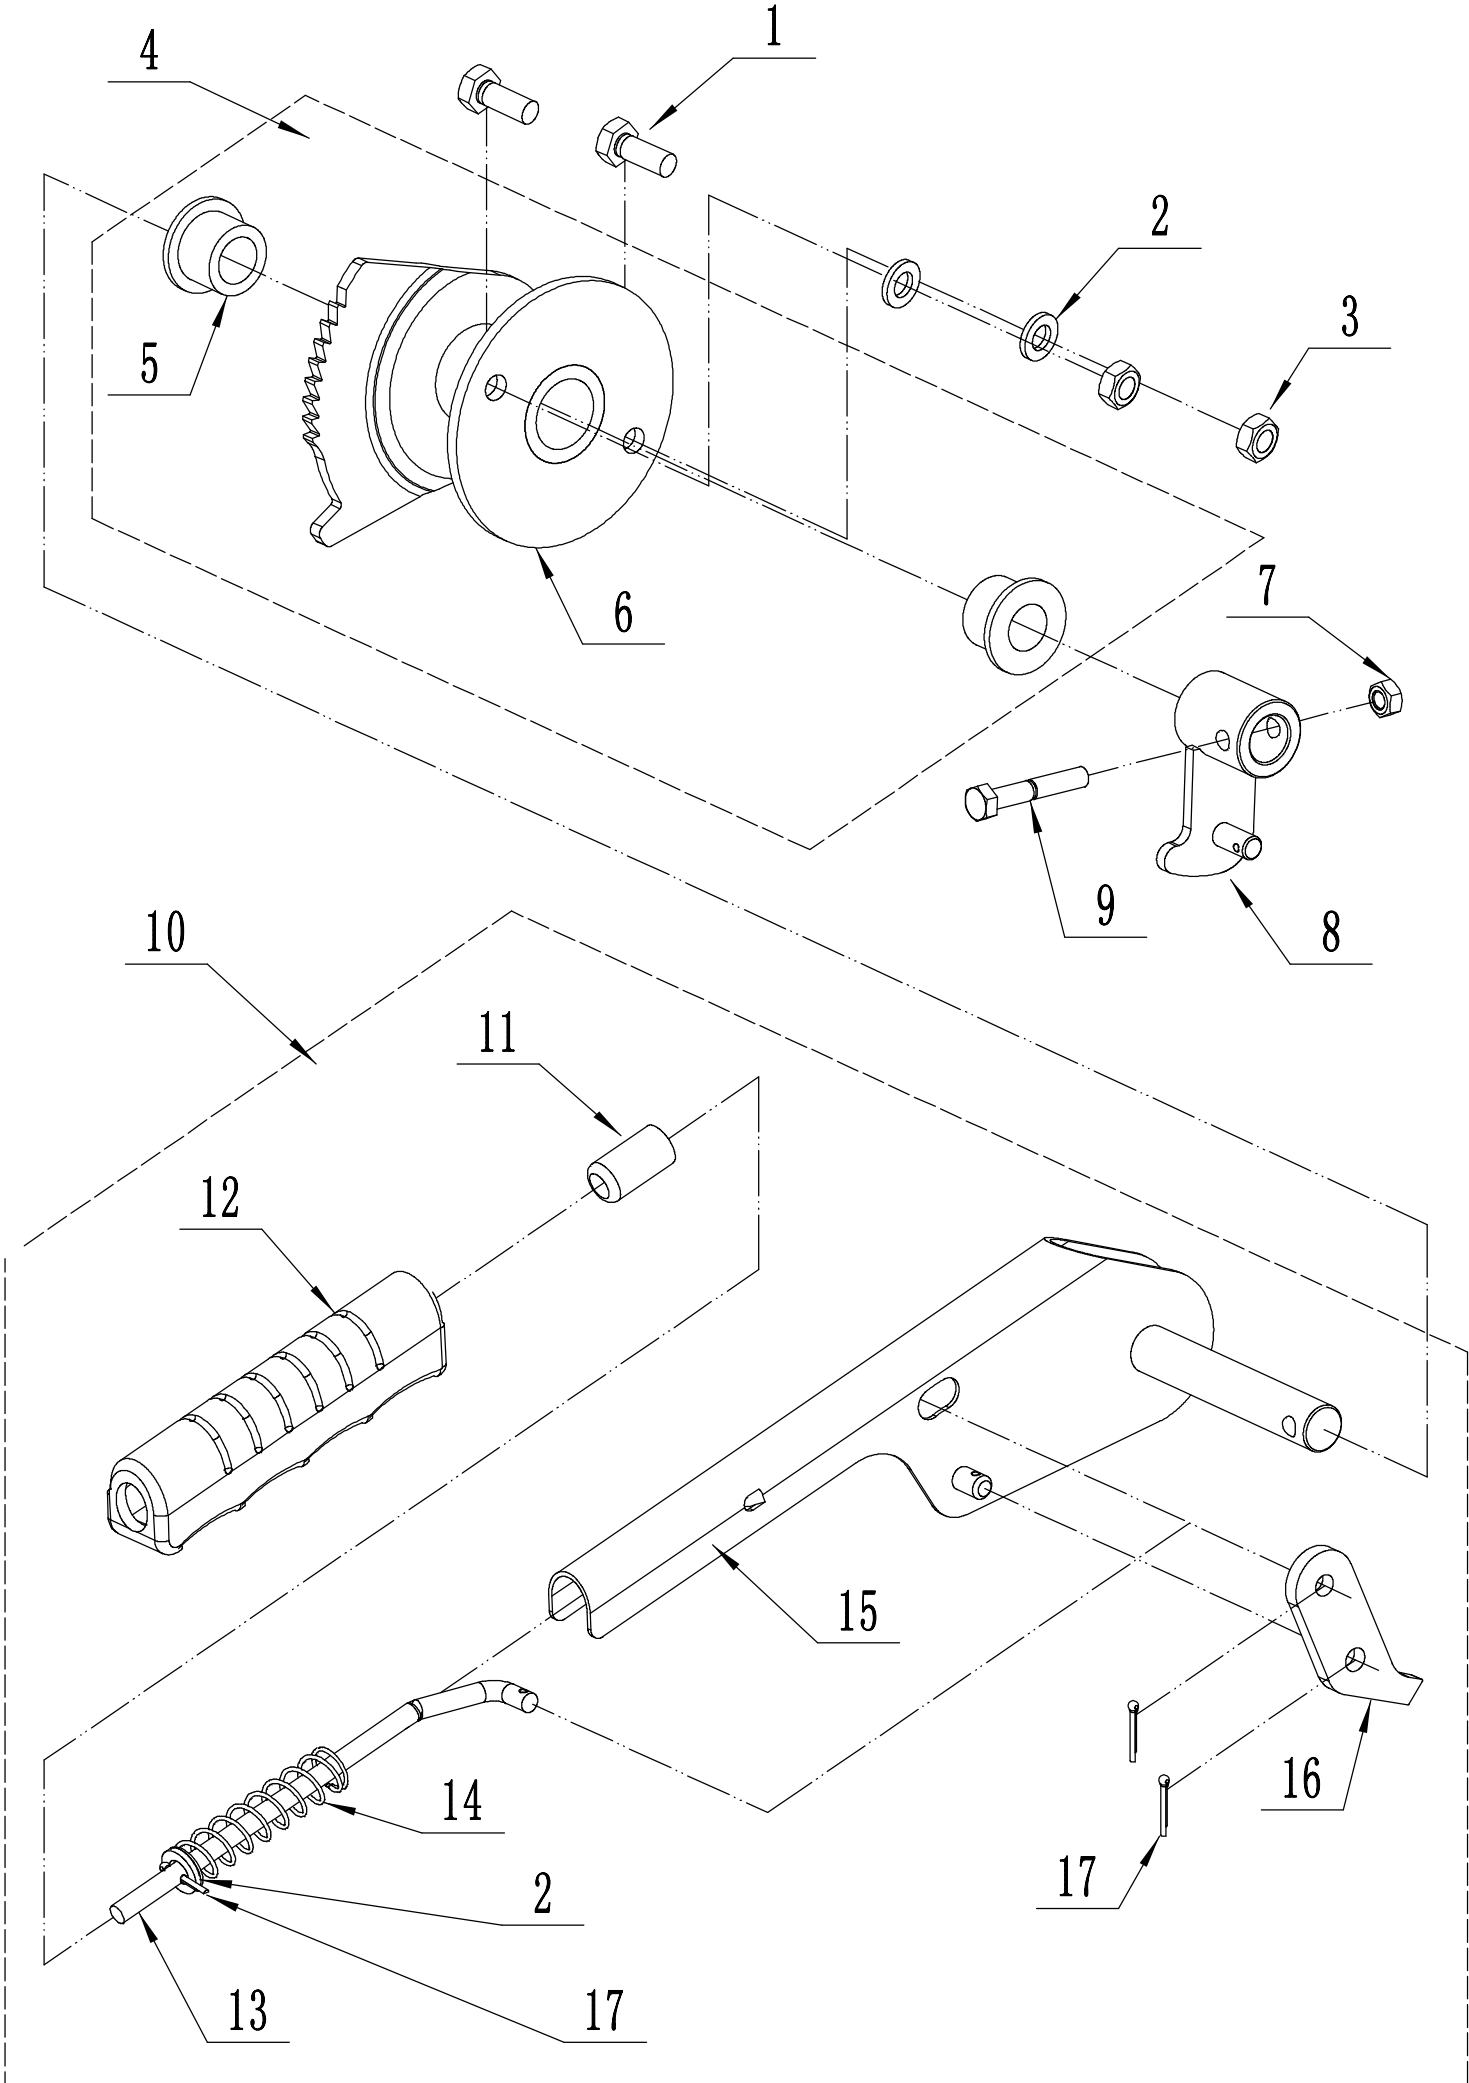

2 Chair component

Chair component			
No.	art	Name	Qty
1	UR760-00006	Chair	1
2	UG700-00022	Nut - M8	4
3	U455-00053	Spring washer - \varnothing 8	8
4	U455-00061	Washer - 8	8
5	UR760-00007	Connecting plate	1
6	UA516-00042	Screw - 8*20	4
7	UA516-00008	Screw - 8*16	8
8	UR760-00008	Left rail	1
9	UR760-00009	Right rail	1
10	UR200-00061	Bolt -10*25	1
11	UR760-00010	Supporting plate	1
12	UR760-00011	Washer	2
13	US270-00011	Check ring	1
14	UR760-00012	Pin axis	1
15	UR760-00013	Damping spring	1
16	U455-00029	Washer	1
17	UZT85-00002	Nut - M10	1
18	UR760-00014	Bolt - 8*45	1
19	UR760-00015	Bush	1
20	UR760-00016	Cushion	1
21	UR760-00017	Switch	1
22	UR760-00018	Cap	1
23	UR760-00019	Pressing spring	1

3 Shield Part

Shield Part			
No.	art	Name	Qty
1	UR760-00020	Rear cover	1
2	U455-00007	Nut - M8	3
3	U455-00061	Washer - 8	1
4	UR760-00021	screw - 4*25	2
5	UR760-00022	Cushion Of rear cover	1
6	U455-00007	Nut - M8	3
7	UR760-00023	Stage bolt	2
8	UR760-00024	Nylon Washer	2
9	UR760-00025	Front mask	1
10	UR760-00026	Screw - 6*16	8
11	UR760-00027	Front buffle	1
12	U455-00009	Bolt - 6*12	10
13	UR760-00028	Middle cover	1
14	UR760-00029	Left pedal	1
15	UR760-00030	Right pedal	1
16	UR760-00031	Bumper	1
17	UR760-00032	Side cover of bumper	4
18	UR200-00058	Bolt - 8*20	4
19	UR760-00033	Bolt - 6*60	1
20	UR760-00034	Cup holder	1
21	U455-00054	Washer	1

5 Park Component

Park Component			
No.	art	Name	Qty
1	UG700-00055	Bolt - 6*20	2
2	U455-00054	Washer - Ø6	3
3	U455-00013	Nut -M6	2
4	UR760-00071	Bush component	1
5	UG700-00157	Nylon bush	2
6	UR760-00072	Ratchet gear	1
7	U455-00006	Nut - M5	1
8	UR760-00073	Park arm	1
9	UR760-00074	Bolt - 5*30	1
10	UR760-00075	k lever component (11-1	1
11	UR760-00076	Stick cap	1
12	UR760-00077	Park lever sheath	1
13	UR760-00078	Stick	1
14	UR760-00079	Pressing spring	1
15	UR760-00080	Park lever	1
16	UR760-00081	Ratchet law	1
17	UR760-00082	Check ring	3