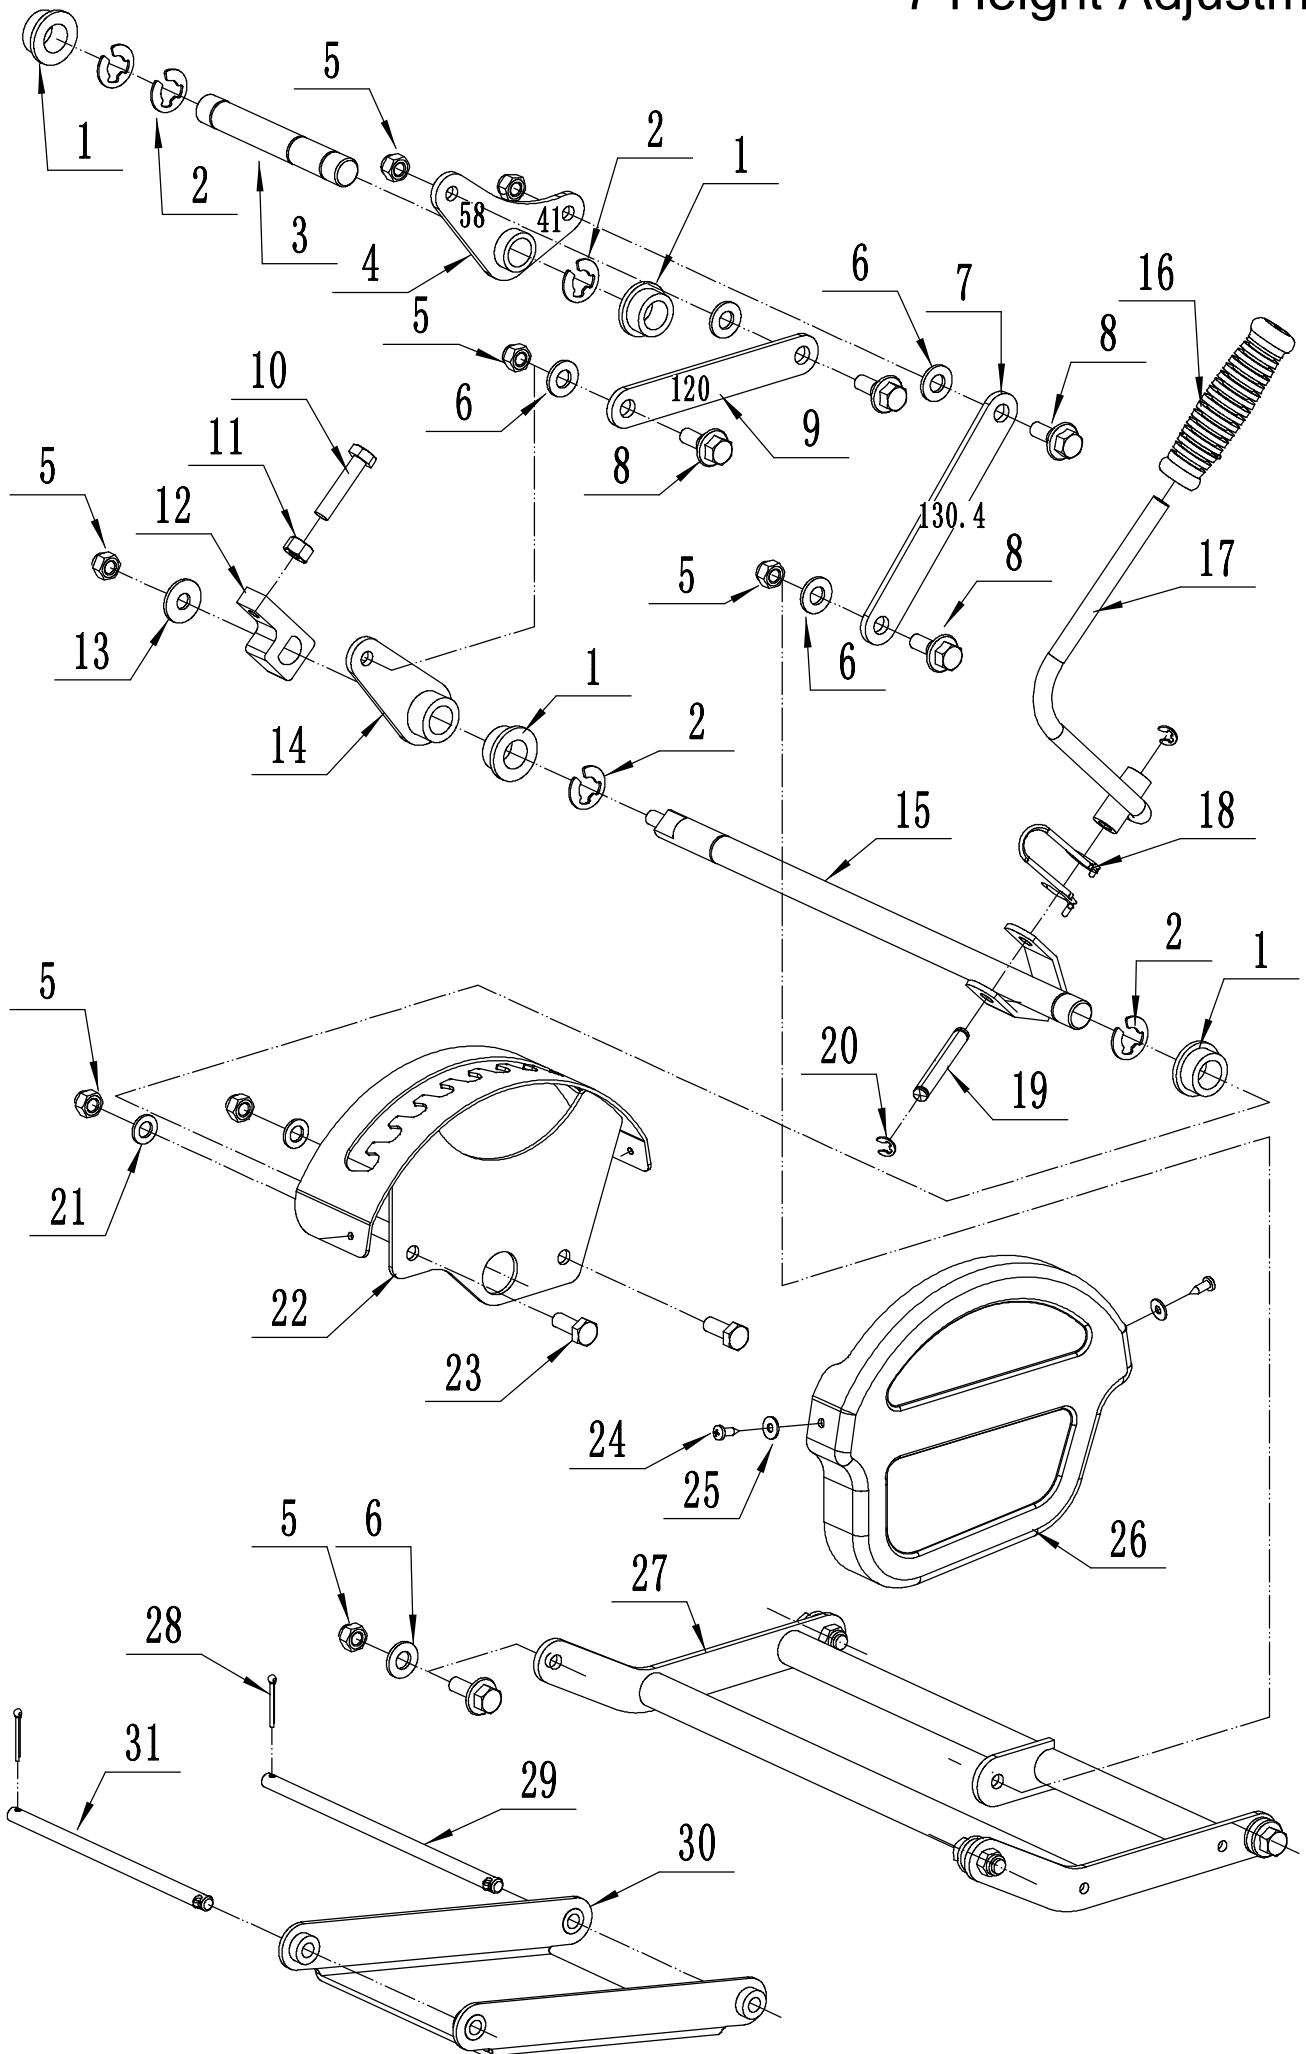

7 Height Adjustment

Height Adjustment			
No.	art	Name	Qty
1	UR760-00103	Adjustment rod bush	4
2	UR760-00104	Check ring	5
3	UR760-00105	Axle of connecting plate	1
4	UR760-00106	Connecting plate	1
5	U455-00007	Nut - M8	11
6	UR760-00024	Nylon washer	8
7	UR760-00108	Pull Stick	1
8	UR760-00023	Stage bolt	8
9	UR760-00110	Connecting stick	1
10	U537-00023	Bolt - M8*35	1
11	UG700-00022	Nut - M8	1
12	UR760-00111	Limit block	1
13	U455-00061	Washer	1
14	UR760-00112	Pull arm	1
15	UR760-00113	Adjustment rod	1
16	UR760-00114	adjustment lever	1
17	UR760-00115	adjustment handle	1
18	UR760-00116	Adjustment spring	1
19	UR760-00117	Pin axis	1
20	UG806-00011	Check ring	2
21	U455-00061	Washer	2
22	UR760-00118	Graduator	1
23	U537-00060	Bolt - M8*20	2
24	U537-00013	Screw -4*13	2
25	UZT85-00135	Washer - Ø4	2
26	UR760-00119	Graduator cover	1
27	UR760-00120	Back swing frame	1
28	UR760-00121	Check ring	2
29	UR760-00122	Pin axis B	1
30	UR760-00123	Front swing frame	1
31	UR760-00124	Pin axis A	1