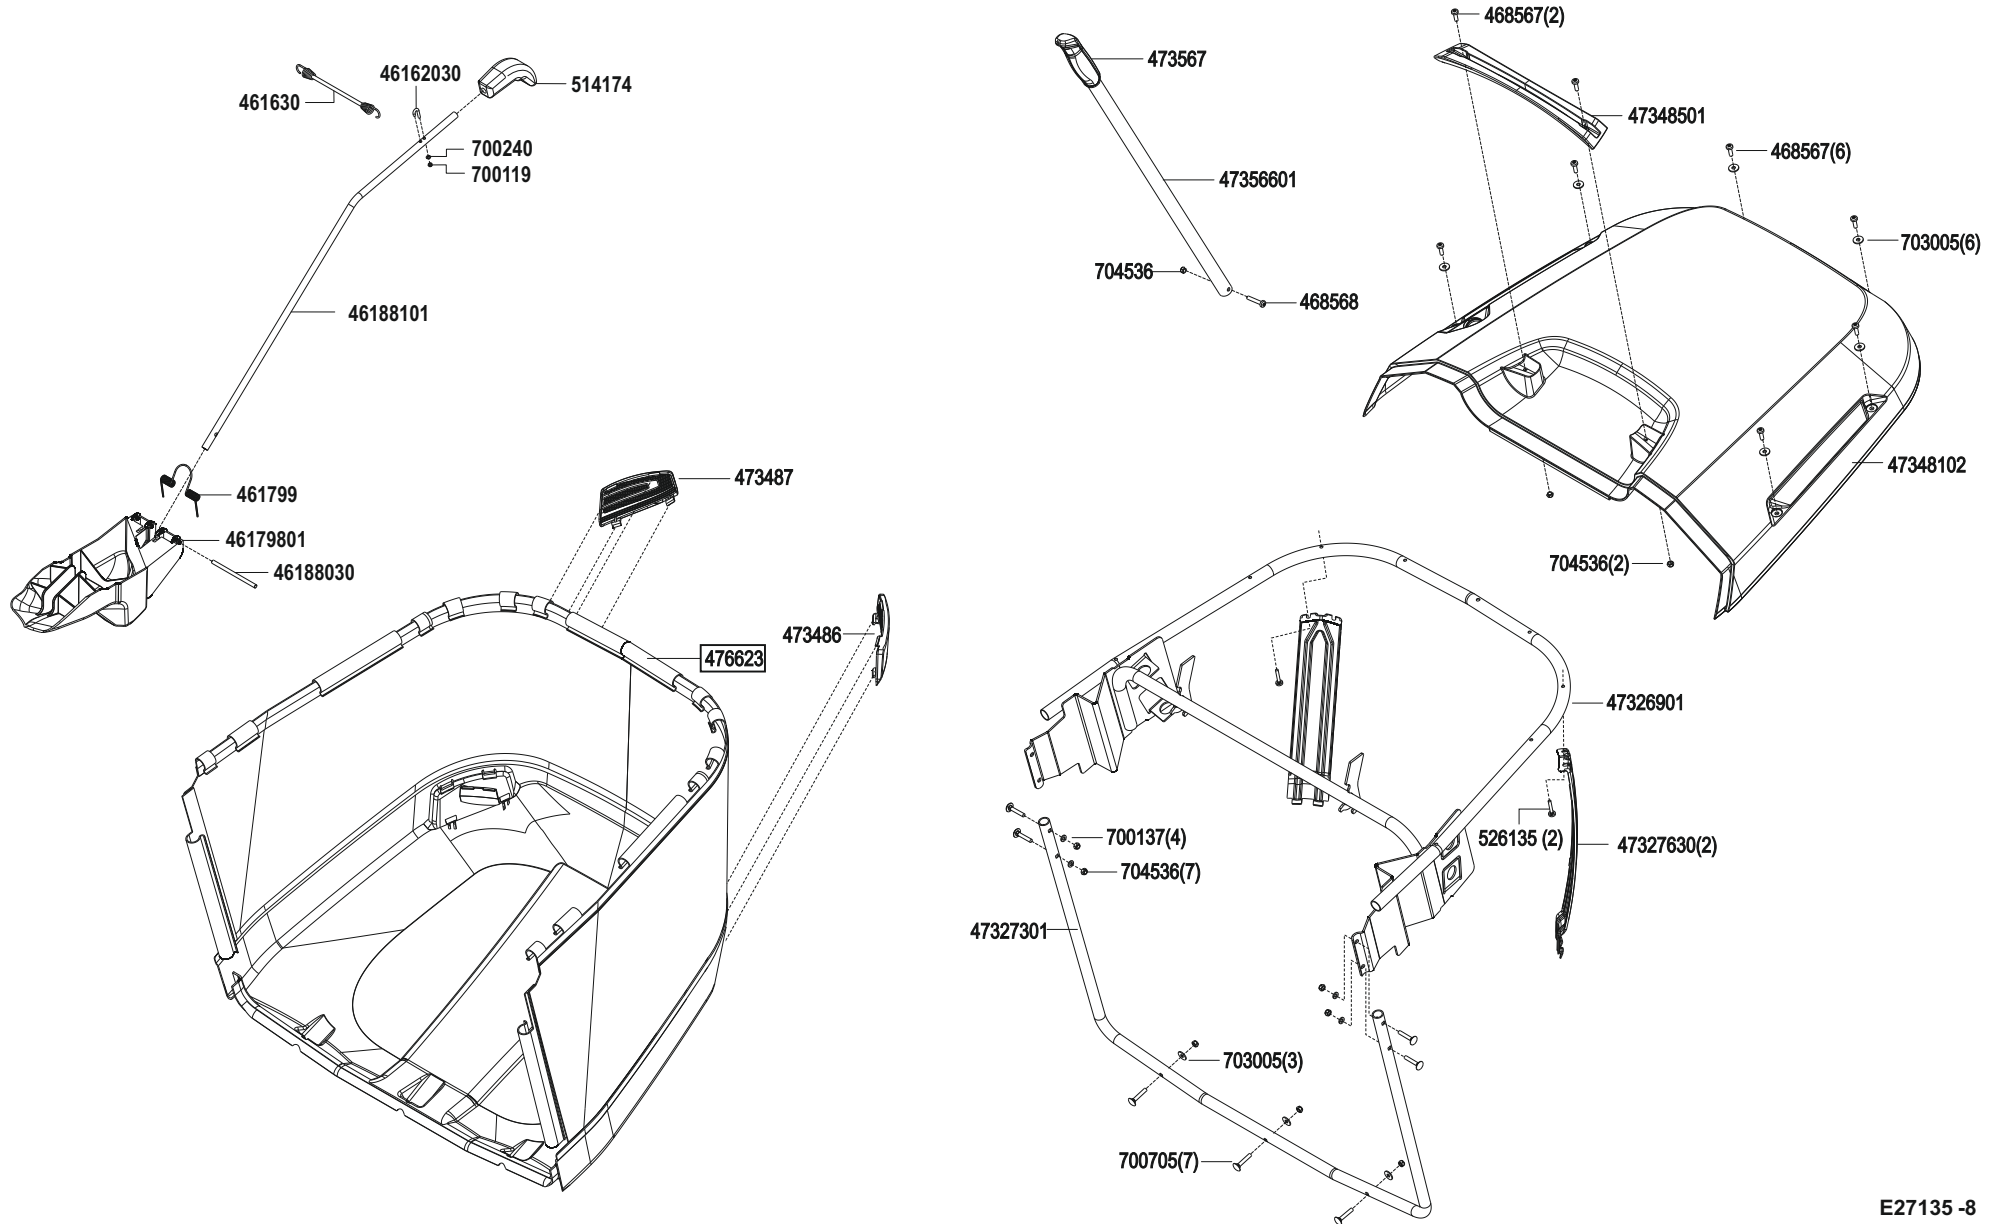

solo
by **AL-KO**

E27135-7

a	b	c	d	e	f
---	---	---	---	---	---

T 16-95.5 HD V2

Art.Nr. 127135

solo
by **AL-KO**

E27135 -8

a	b	c	d	e	f
---	---	---	---	---	---