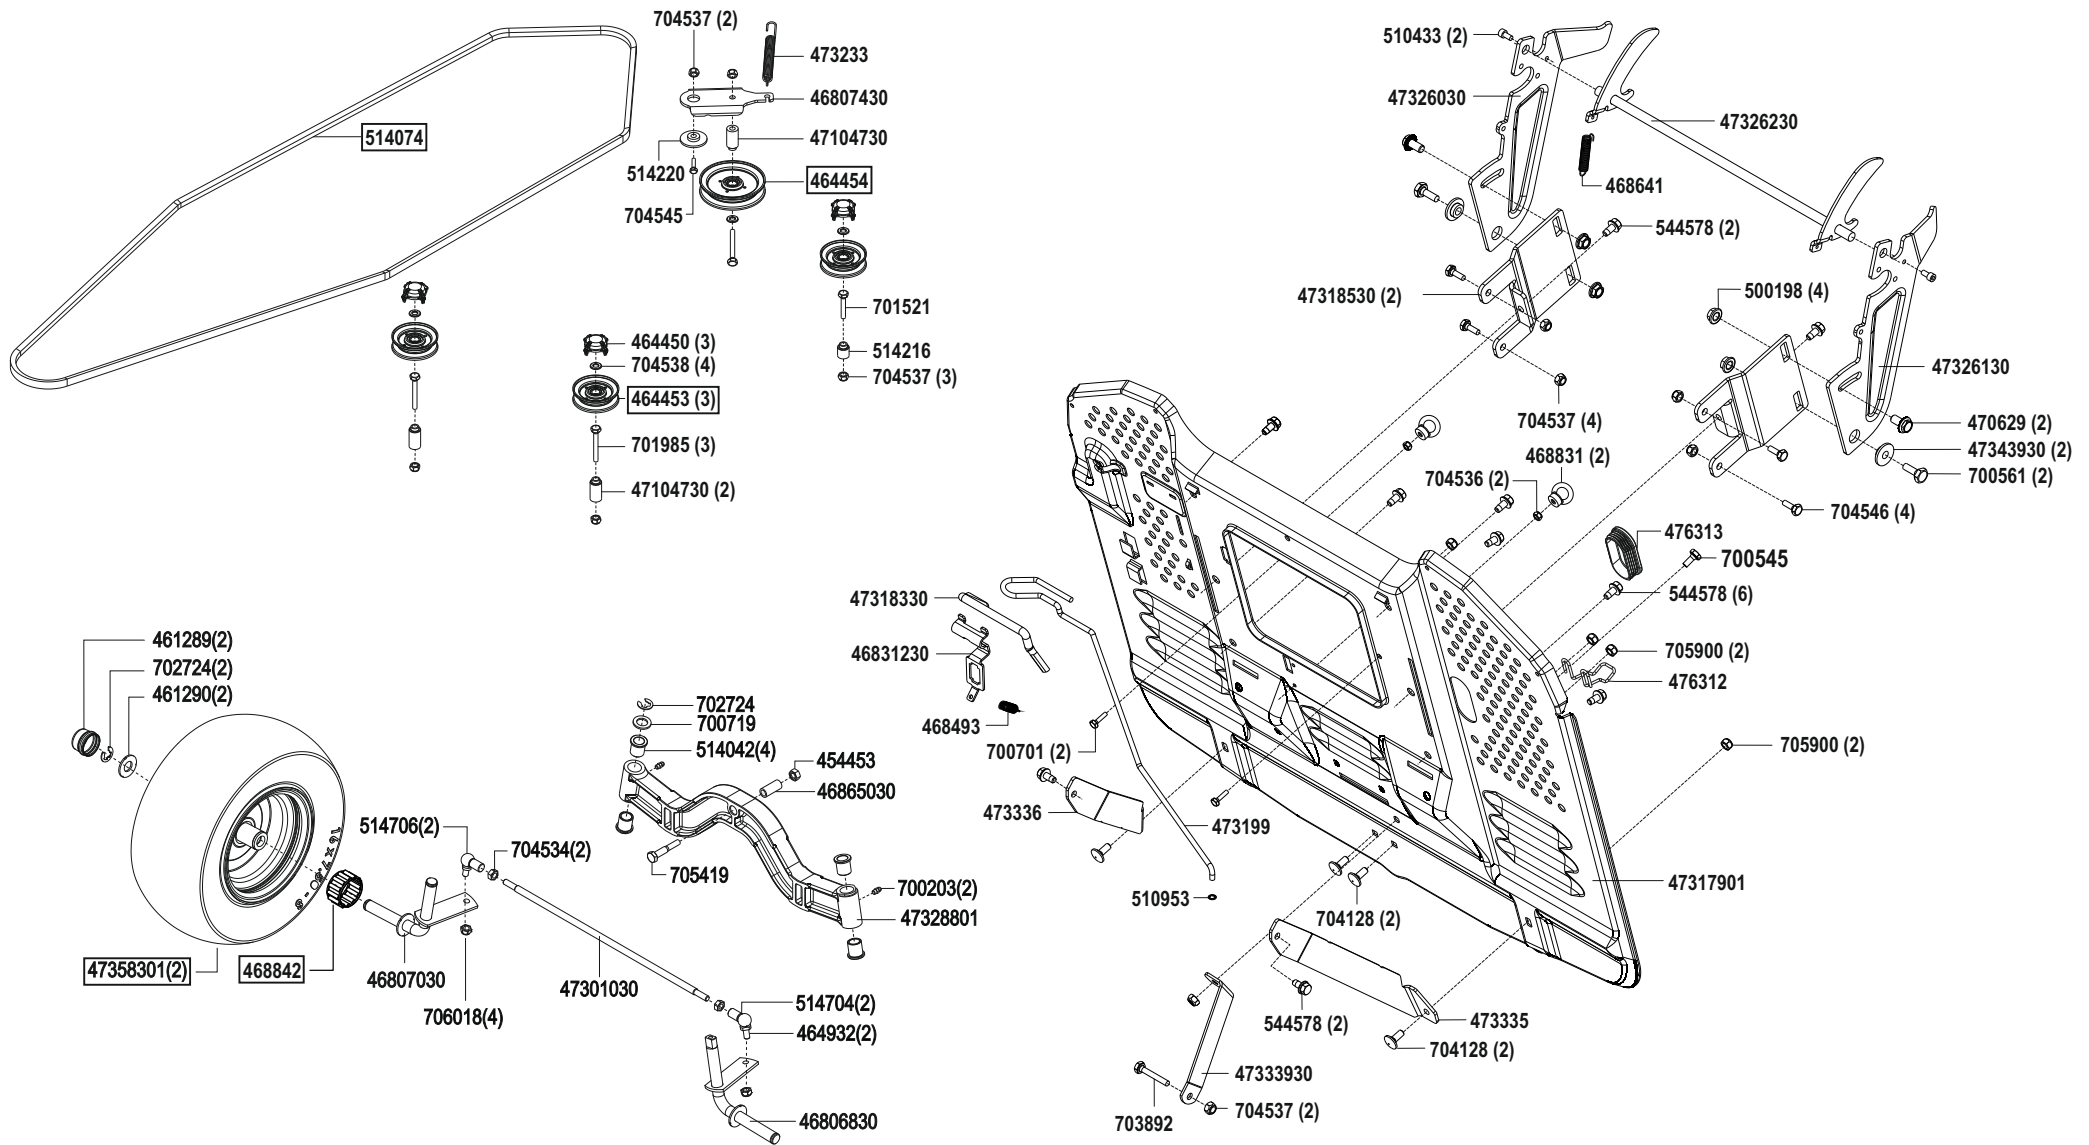

T 16-95.5 HD V2

Art.Nr. 127135

solo
by **AL-KO**

E27135-1

a	b	c	d	e	f
---	---	---	---	---	---

T 16-95.5 HD V2

Art.Nr. 127135

solo
by **AL-KO**

E27135-2

a	b	c	d	e	f
---	---	---	---	---	---

T 16-95.5 HD V2

Art.Nr. 127135

solo
by **AL-KO**

E27135-3

a	b	c	d	e	f
---	---	---	---	---	---

T 16-95.5 HD V2

Art.Nr. 127135

solo
by **AL-KO**

E27135 -4

a	b	c	d	e	f
02/15					

T 16-95.5 HD V2

Art.Nr. 127135

solo
by **AL-KO**

E27135-5

solo
by **AL-KO**

E27135-7

a	b	c	d	e	f
---	---	---	---	---	---

T 16-95.5 HD V2

Art.Nr. 127135

solo
by **AL-KO**

E27135 -8

a	b	c	d	e	f
---	---	---	---	---	---