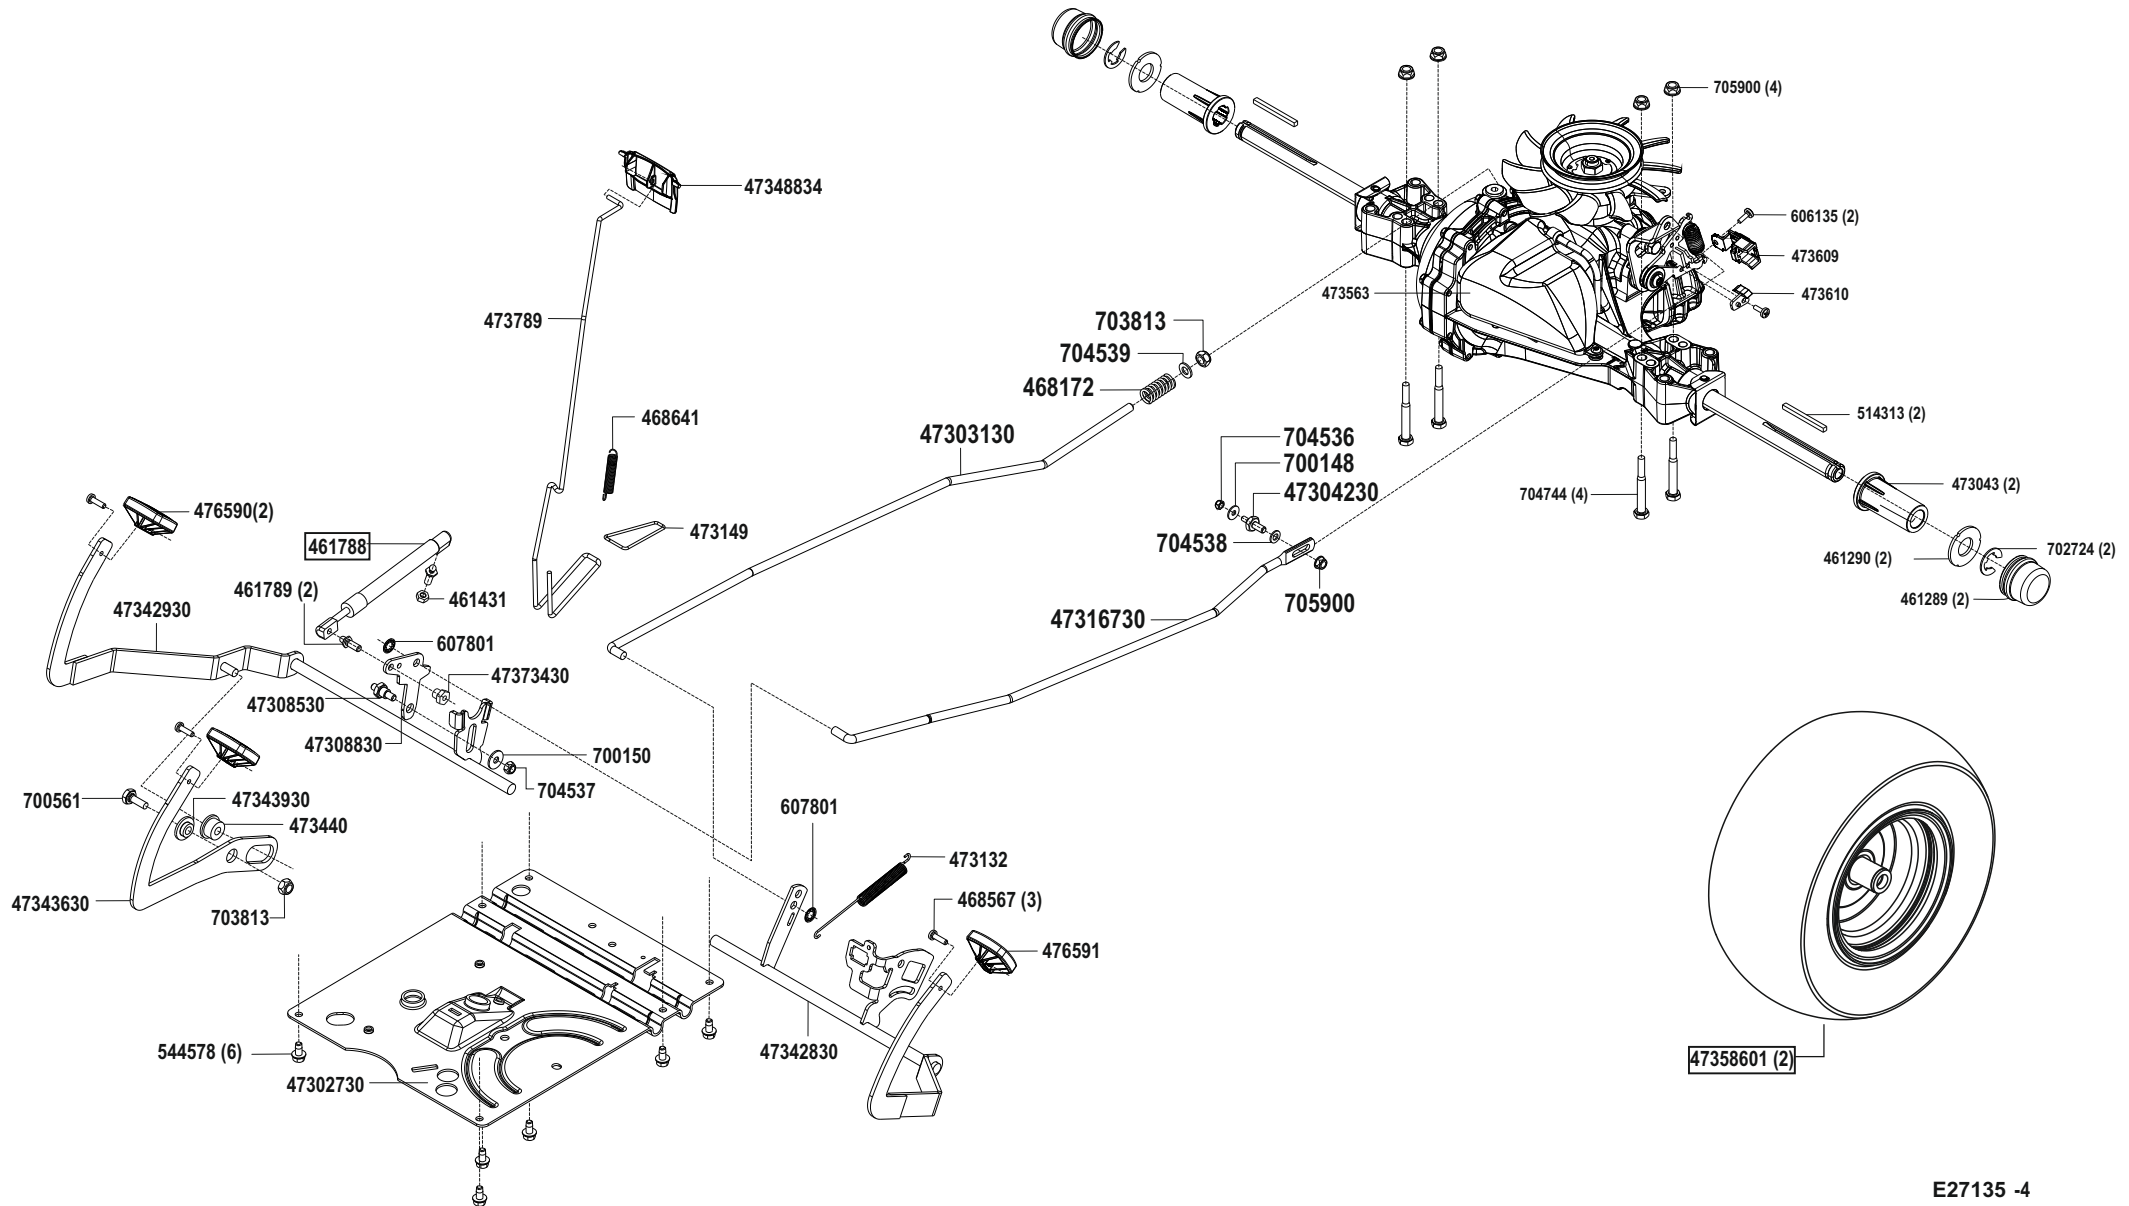

T 16-95.5 HD V2

Art.Nr. 127135

solo
by **AL-KO**

E27135-1

a	b	c	d	e	f
---	---	---	---	---	---

T 16-95.5 HD V2

Art.Nr. 127135

solo
by **AL-KO**

E27135-2

a	b	c	d	e	f
---	---	---	---	---	---

T 16-95.5 HD V2

Art.Nr. 127135

solo
by **AL-KO**

E27135-3

a	b	c	d	e	f
---	---	---	---	---	---

T 16-95.5 HD V2

Art.Nr. 127135

solo
by **AL-KO**

E27135 -4

a	b	c	d	e	f
02/15					

T 16-95.5 HD V2

Art.Nr. 127135

solo
by **AL-KO**

E27135-5

solo
by **AL-KO**

E27135-7

a	b	c	d	e	f
---	---	---	---	---	---

T 16-95.5 HD V2

Art.Nr. 127135

solo
by **AL-KO**

E27135 -8

a	b	c	d	e	f
---	---	---	---	---	---