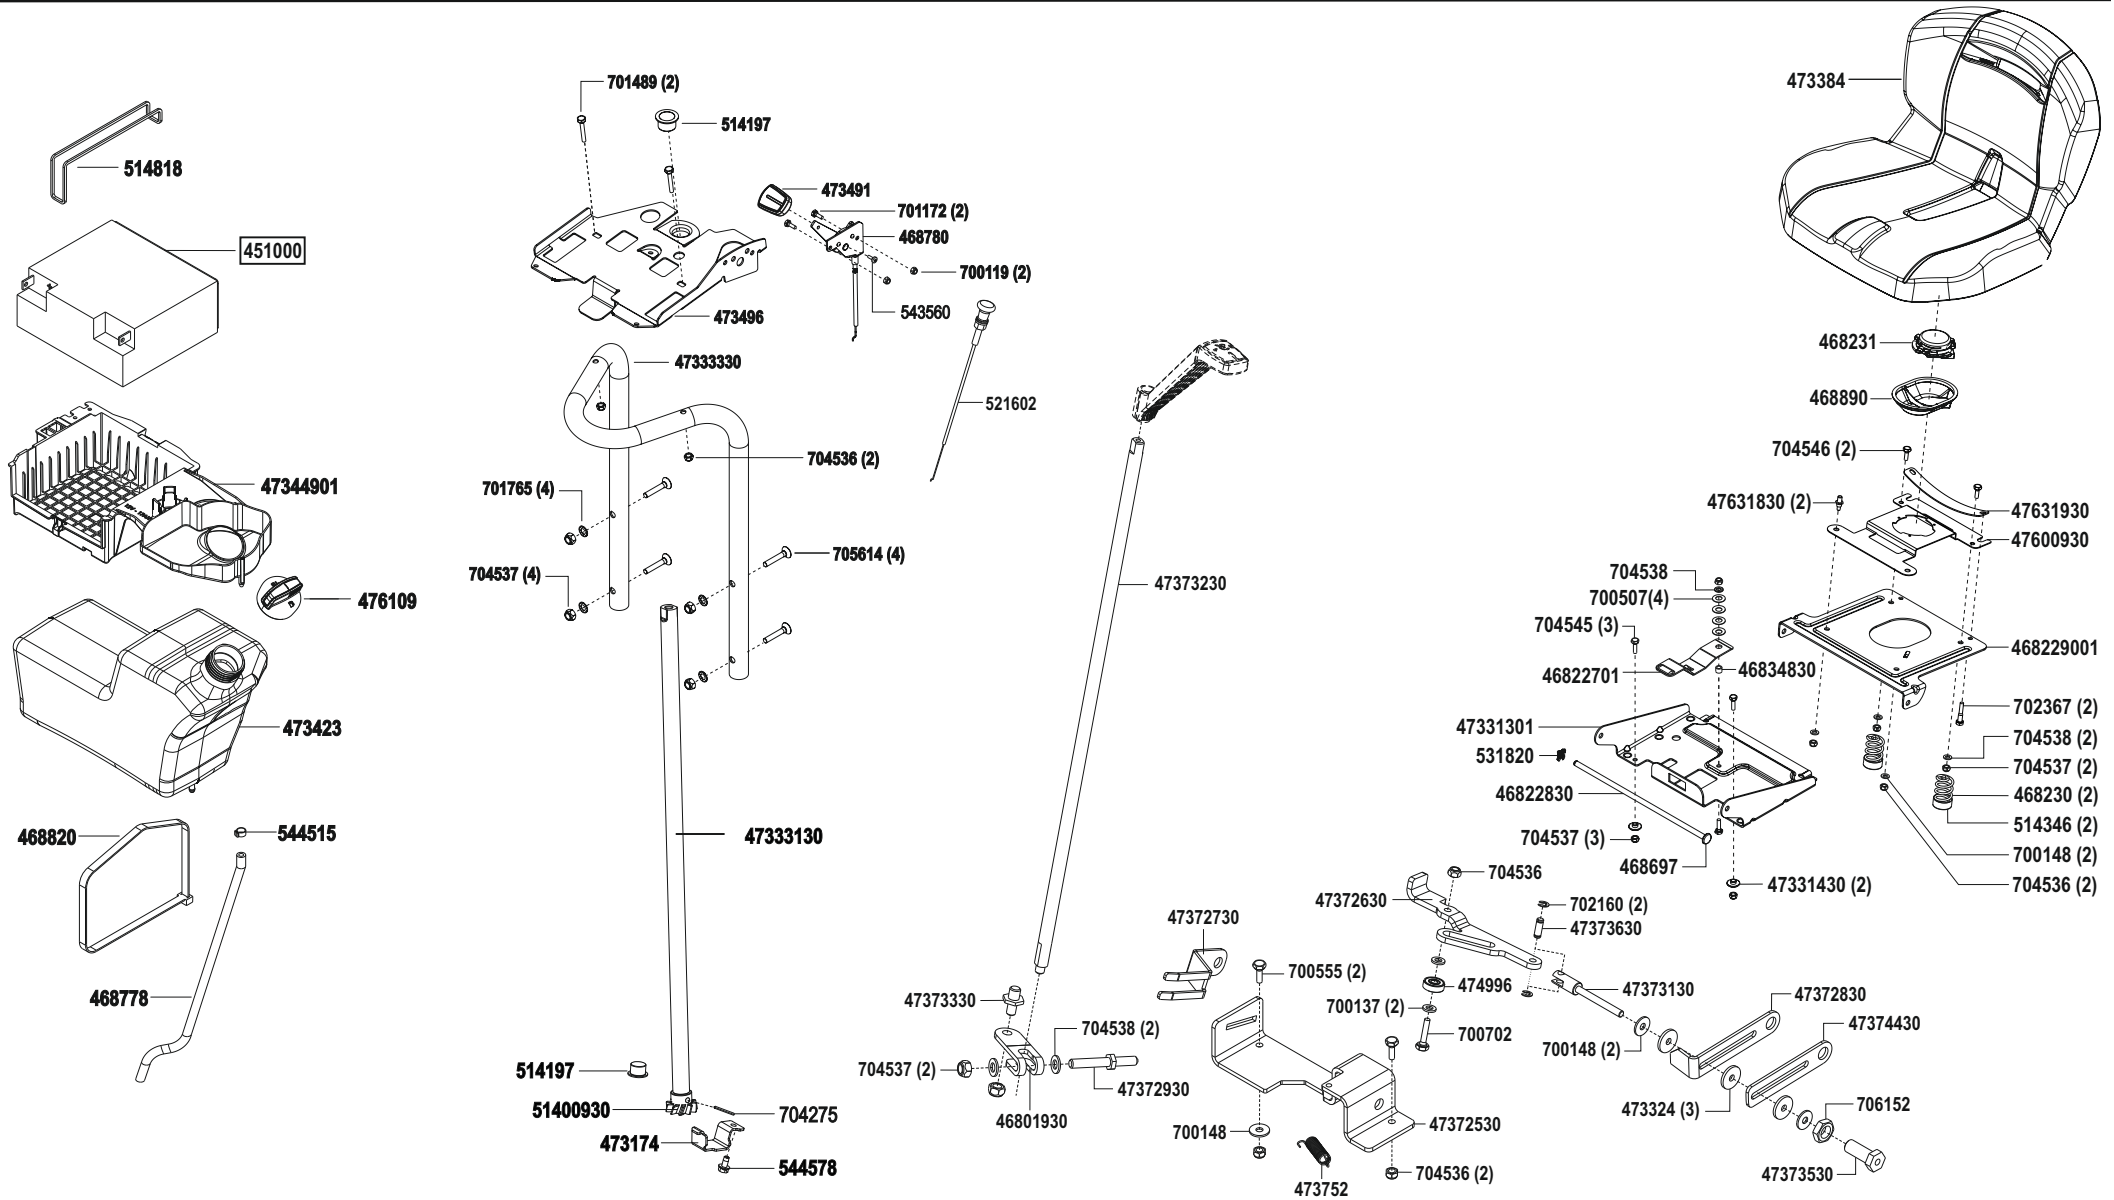

a	b	c	d	e	f
---	---	---	---	---	---

T 16-95.5 HD V2

Art.Nr. 127135

solo
by **AL-KO**

E27135-6

a	b	c	d	e	f
02/15					

T 16-95.5 HD V2

Art.Nr. 127135

solo
by **AL-KO**

E27135-7

a	b	c	d	e	f
---	---	---	---	---	---

T 16-95.5 HD V2

Art.Nr. 127135

solo
by **AL-KO**

E27135 -8

a	b	c	d	e	f
---	---	---	---	---	---