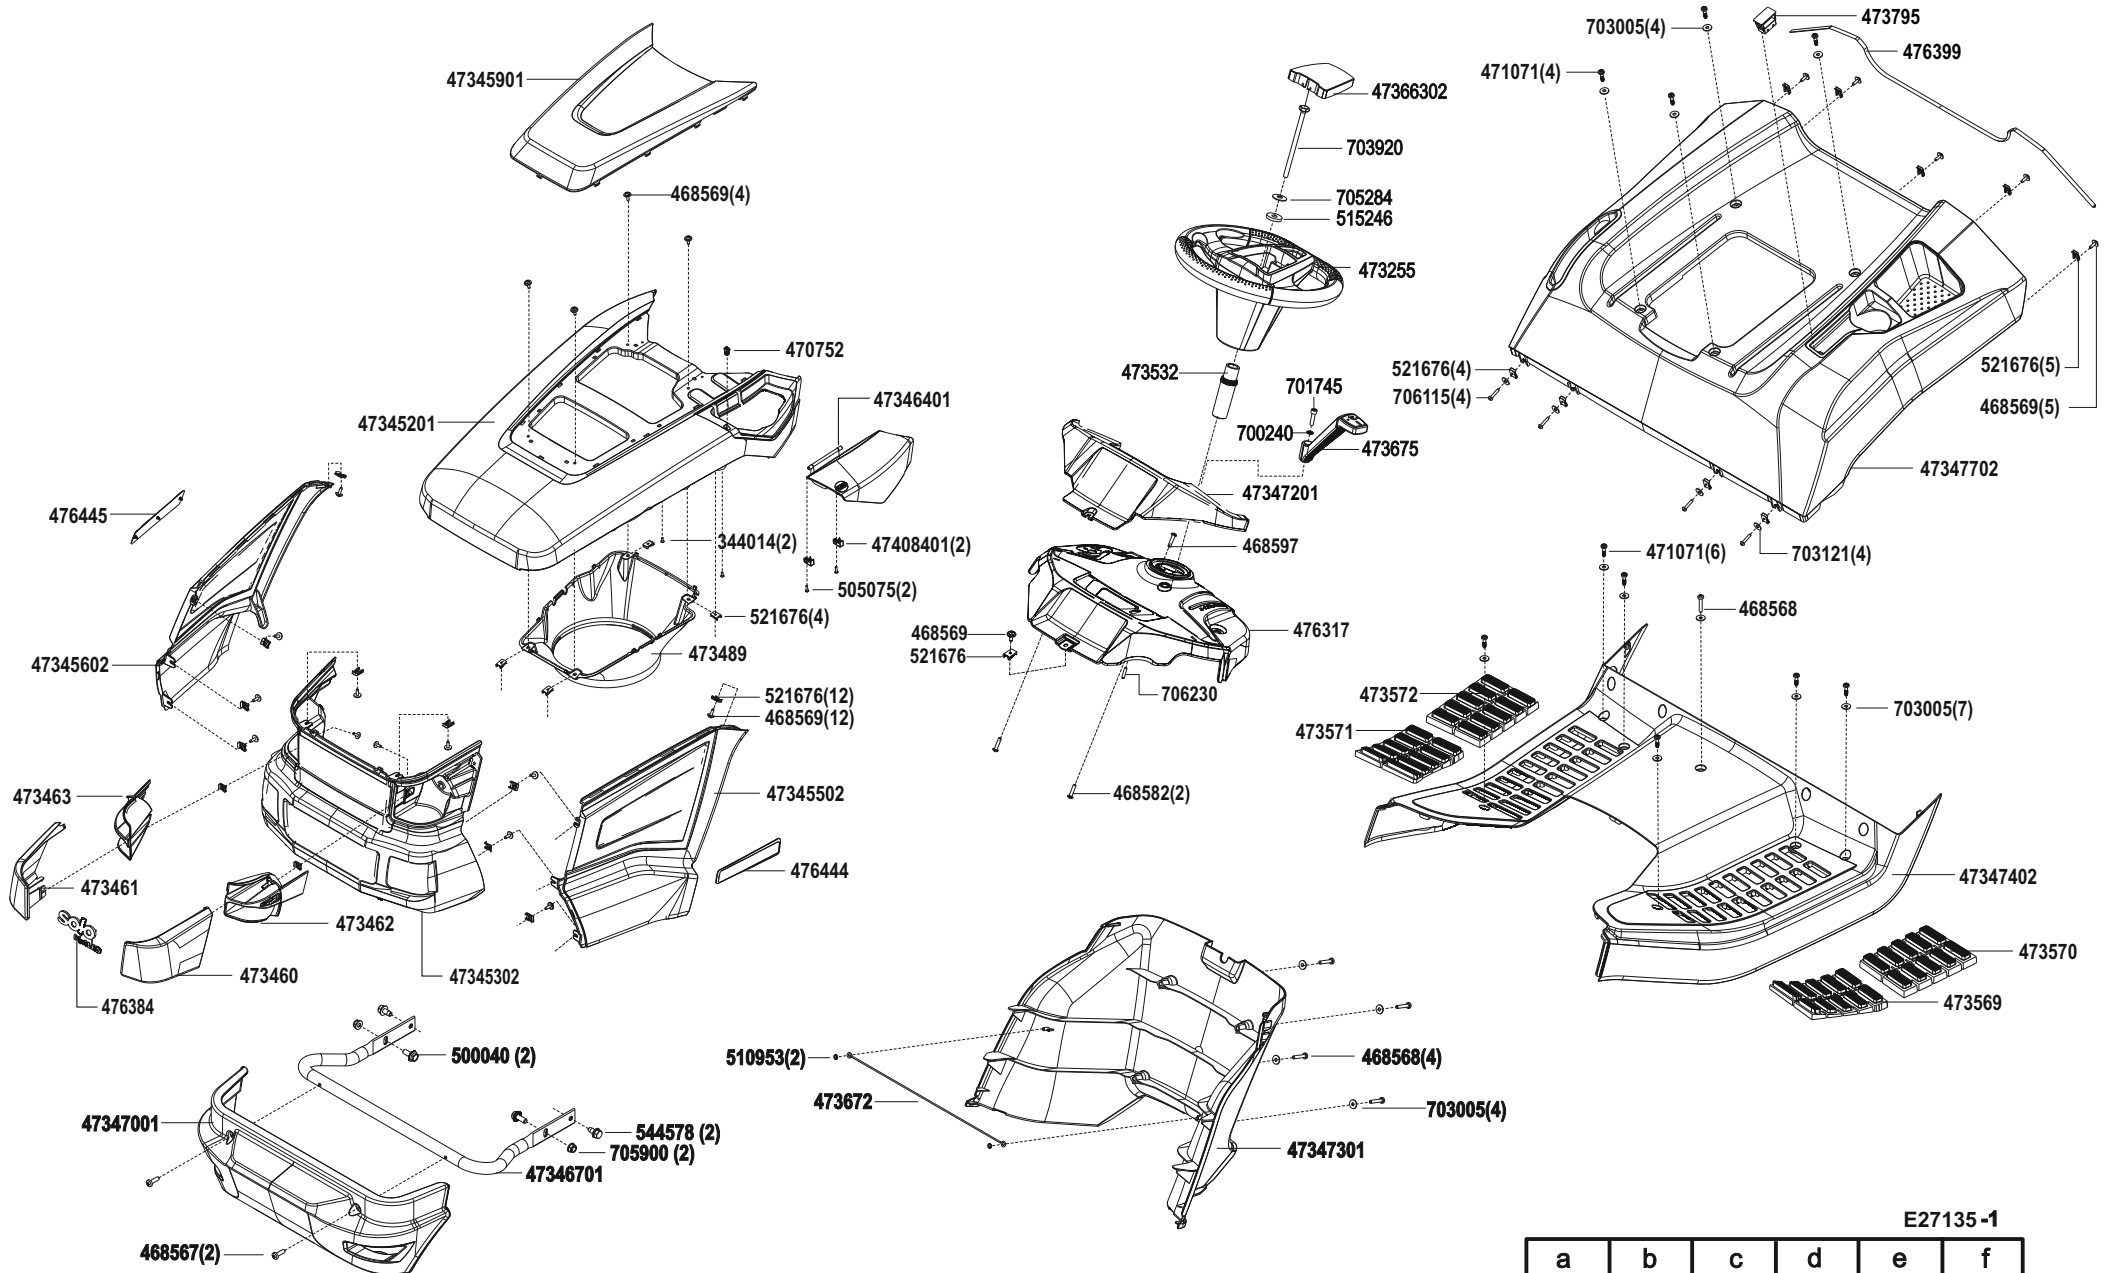

T 16-95.5 HD V2

Art.Nr. 127135

solo
by **AL-KO**

E27135-1

a	b	c	d	e	f
---	---	---	---	---	---

T 16-95.5 HD V2

Art.Nr. 127135

solo
by **AL-KO**

E27135-2

a	b	c	d	e	f
---	---	---	---	---	---

T 16-95.5 HD V2

Art.Nr. 127135

solo
by **AL-KO**

E27135-3

a	b	c	d	e	f
---	---	---	---	---	---

T 16-95.5 HD V2

Art.Nr. 127135

solo
by **AL-KO**

E27135 -4

a	b	c	d	e	f
02/15					

T 16-95.5 HD V2

Art.Nr. 127135

solo
by **AL-KO**

E27135-5