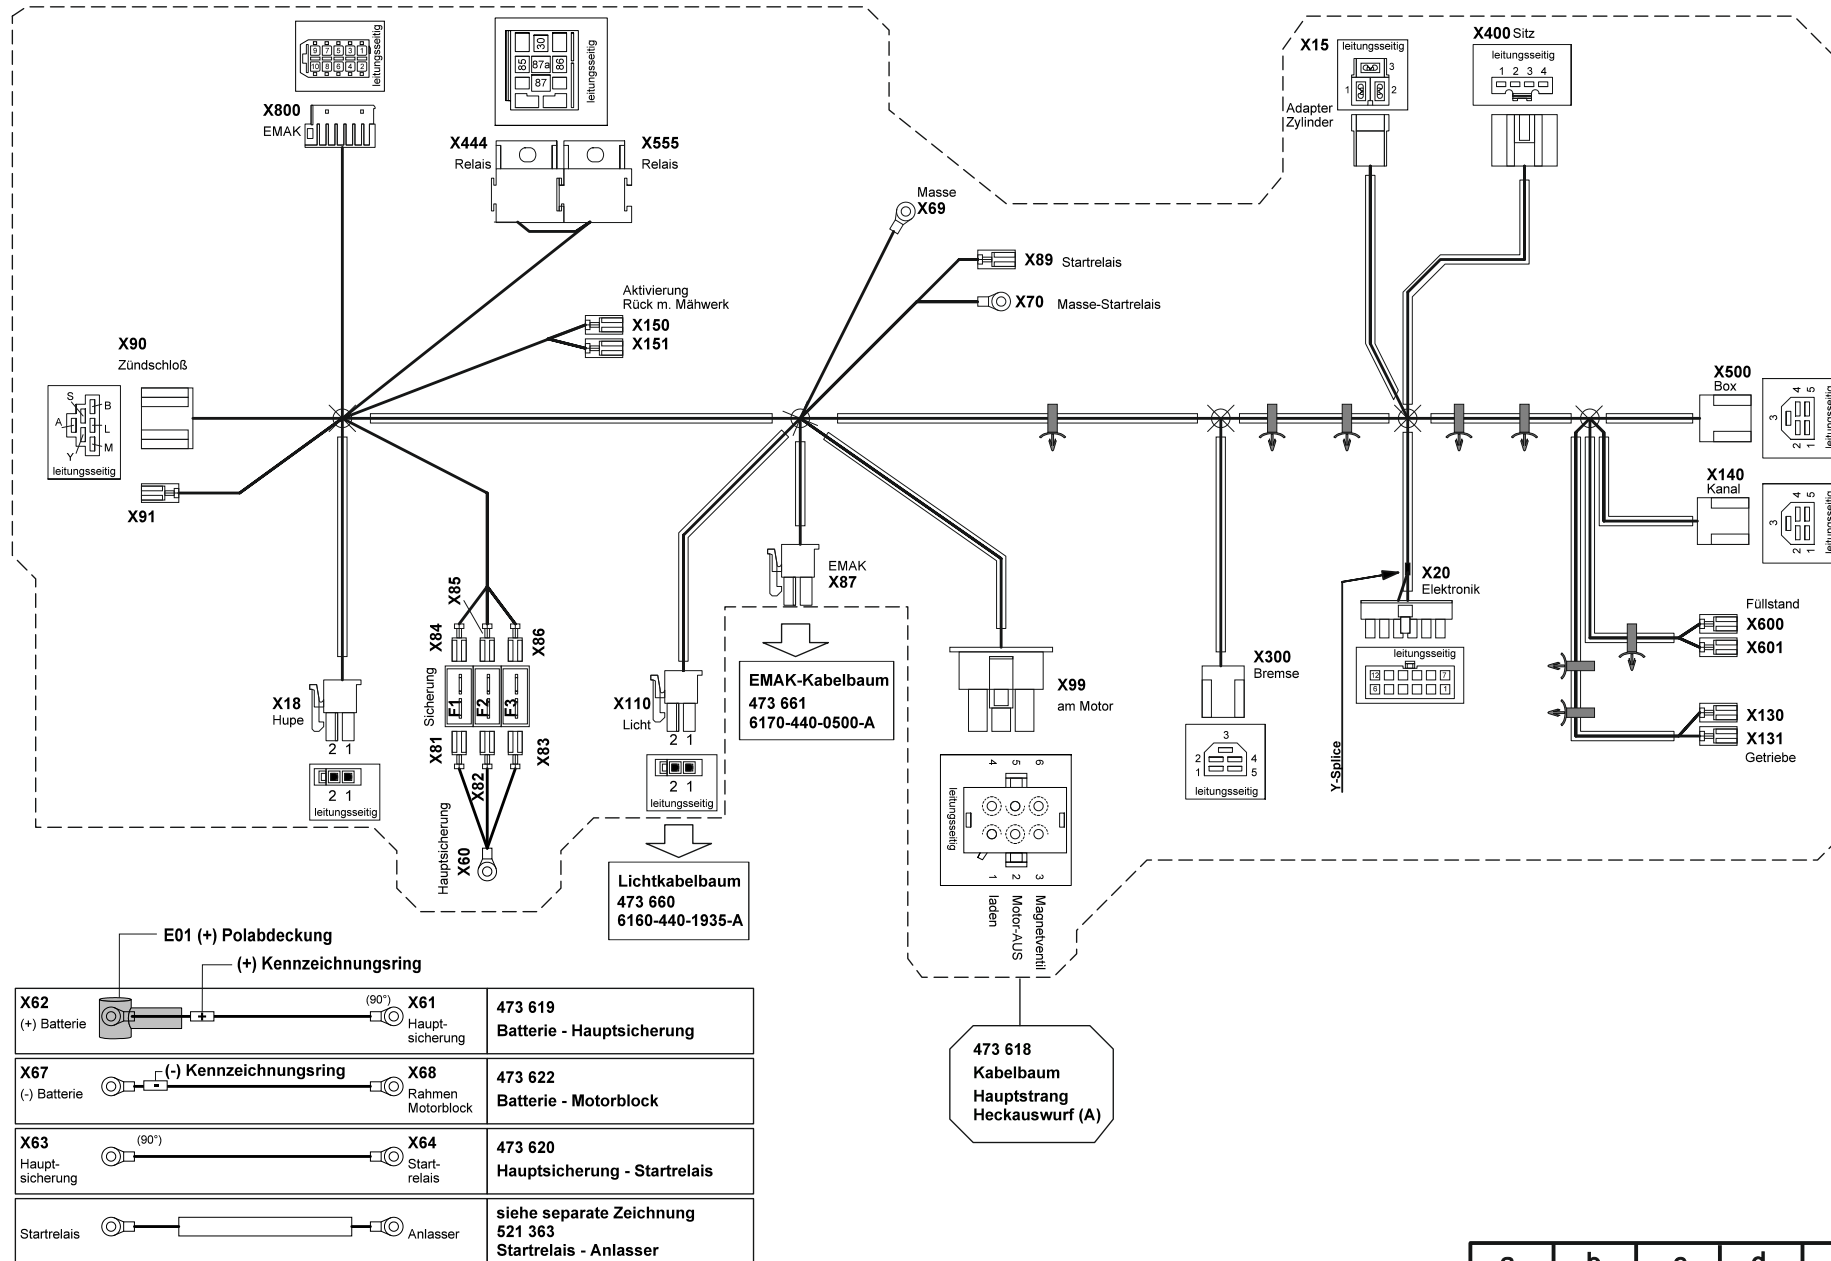

T 16-95.5 HD V2

Art.Nr. 127135

solo
by **AL-KO**

E27135 -9

a	b	c	d	e	f
---	---	---	---	---	---

T 16-95.5 HD V2

Art.Nr. 127135

solo
by **AL-KO**

E27135-10

a	b	c	d	e	f
---	---	---	---	---	---

T 16-95.5 HD V2

Art.Nr. 127135

solo
by **AL-KO**

E27135-11

a	b	c	d	e	f
---	---	---	---	---	---