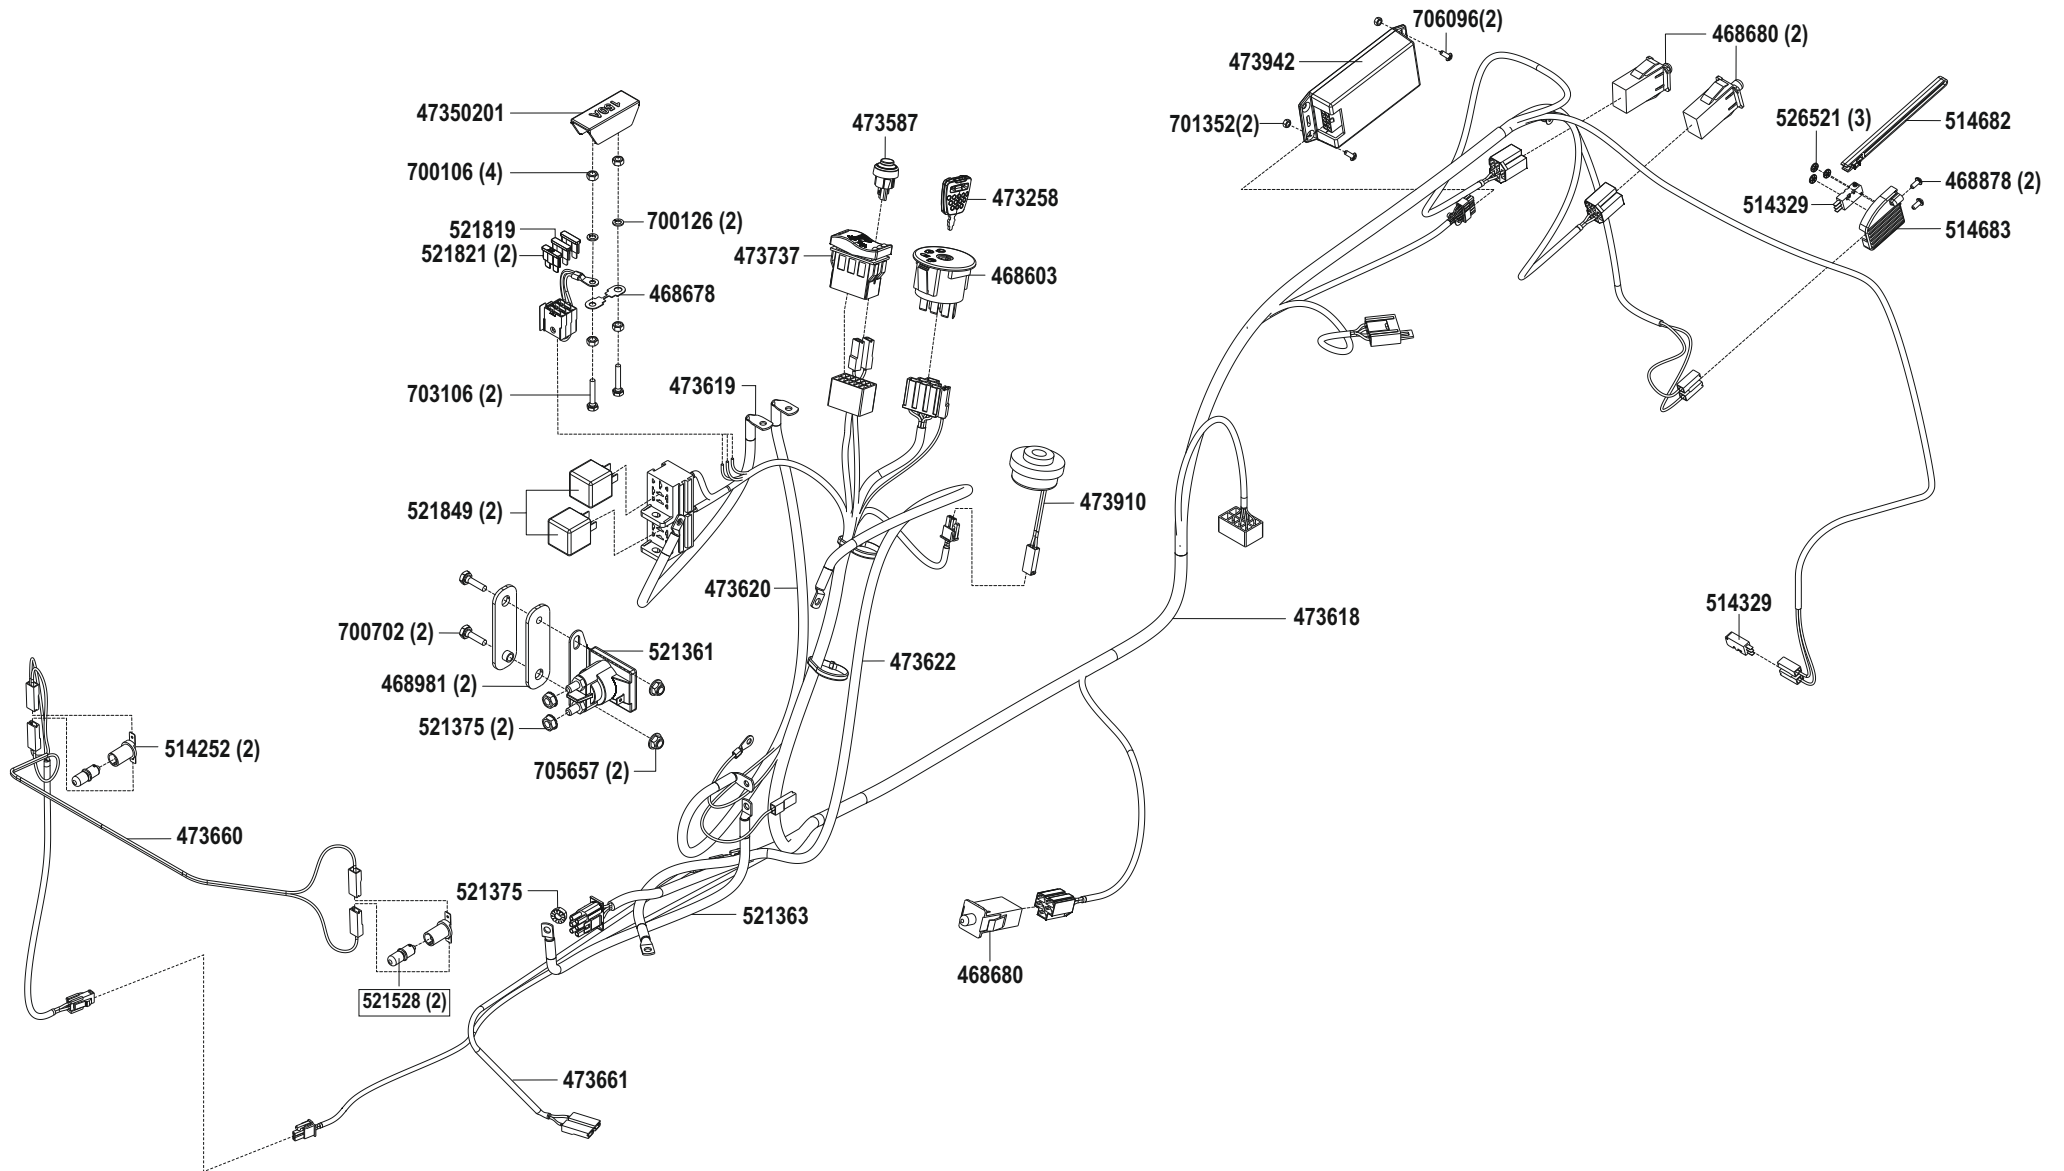

Art.Nr. 127135

solo
by **AL-KO**

E27135 -4

a	b	c	d	e	f
02/15					

T 16-95.5 HD V2

Art.Nr. 127135

solo
by **AL-KO**

E27135-5

solo
by **AL-KO**

E27135-7

a	b	c	d	e	f
---	---	---	---	---	---

T 16-95.5 HD V2

Art.Nr. 127135

solo
by **AL-KO**

E27135 -8

a	b	c	d	e	f
---	---	---	---	---	---

T 16-95.5 HD V2

Art.Nr. 127135

solo
by **AL-KO**

E27135 -9

a	b	c	d	e	f
---	---	---	---	---	---

T 16-95.5 HD V2

Art.Nr. 127135

solo
by **AL-KO**

E27135-10

a	b	c	d	e	f
---	---	---	---	---	---

T 16-95.5 HD V2

Art.Nr. 127135

solo
by **AL-KO**

E27135-11

a	b	c	d	e	f
---	---	---	---	---	---