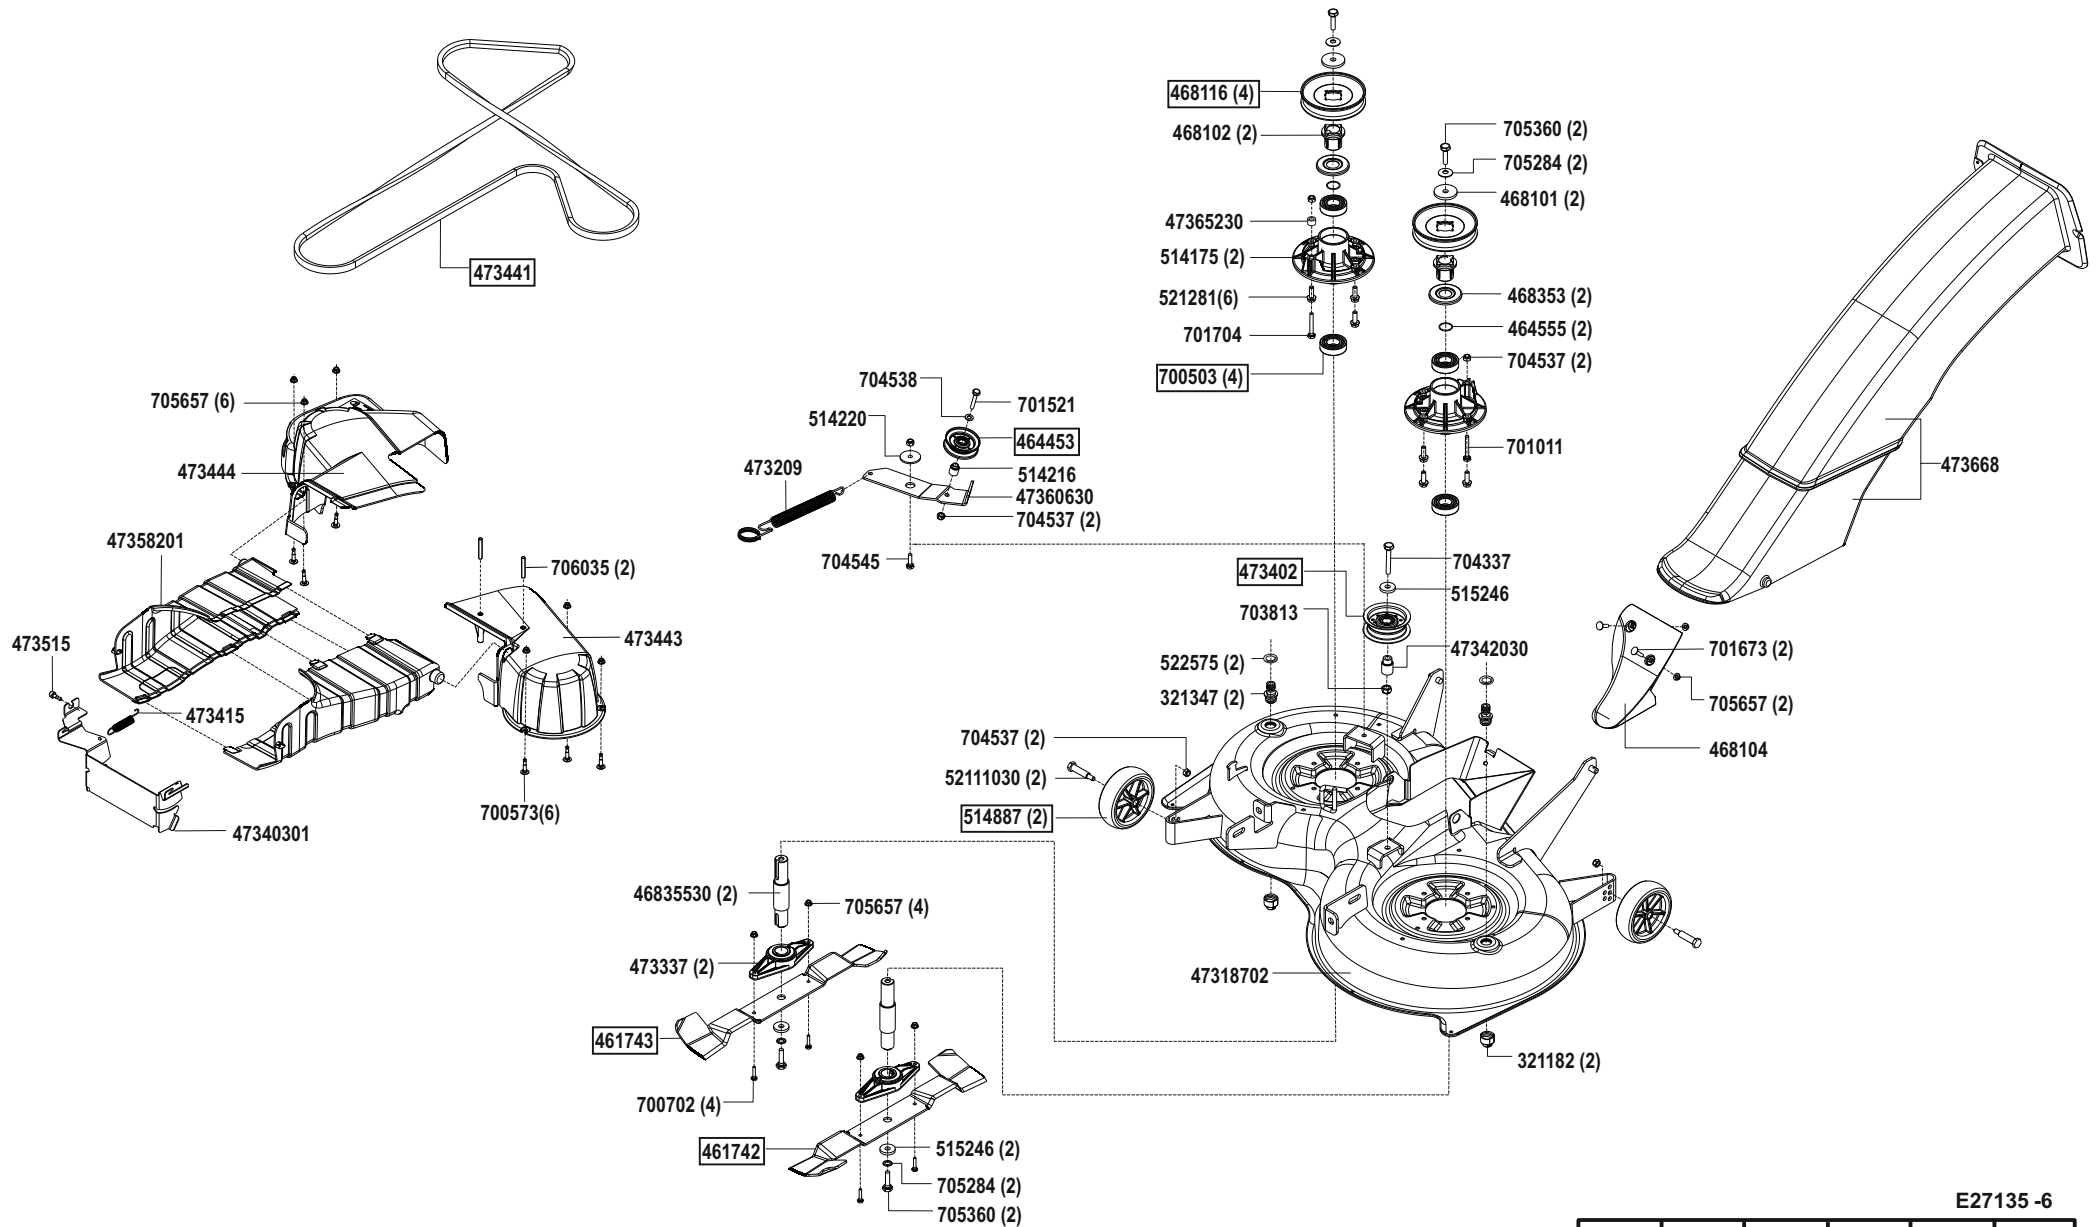

T 16-95.5 HD V2

Art.Nr. 127135

solo
by **AL-KO**

E27135-6

a	b	c	d	e	f
02/15