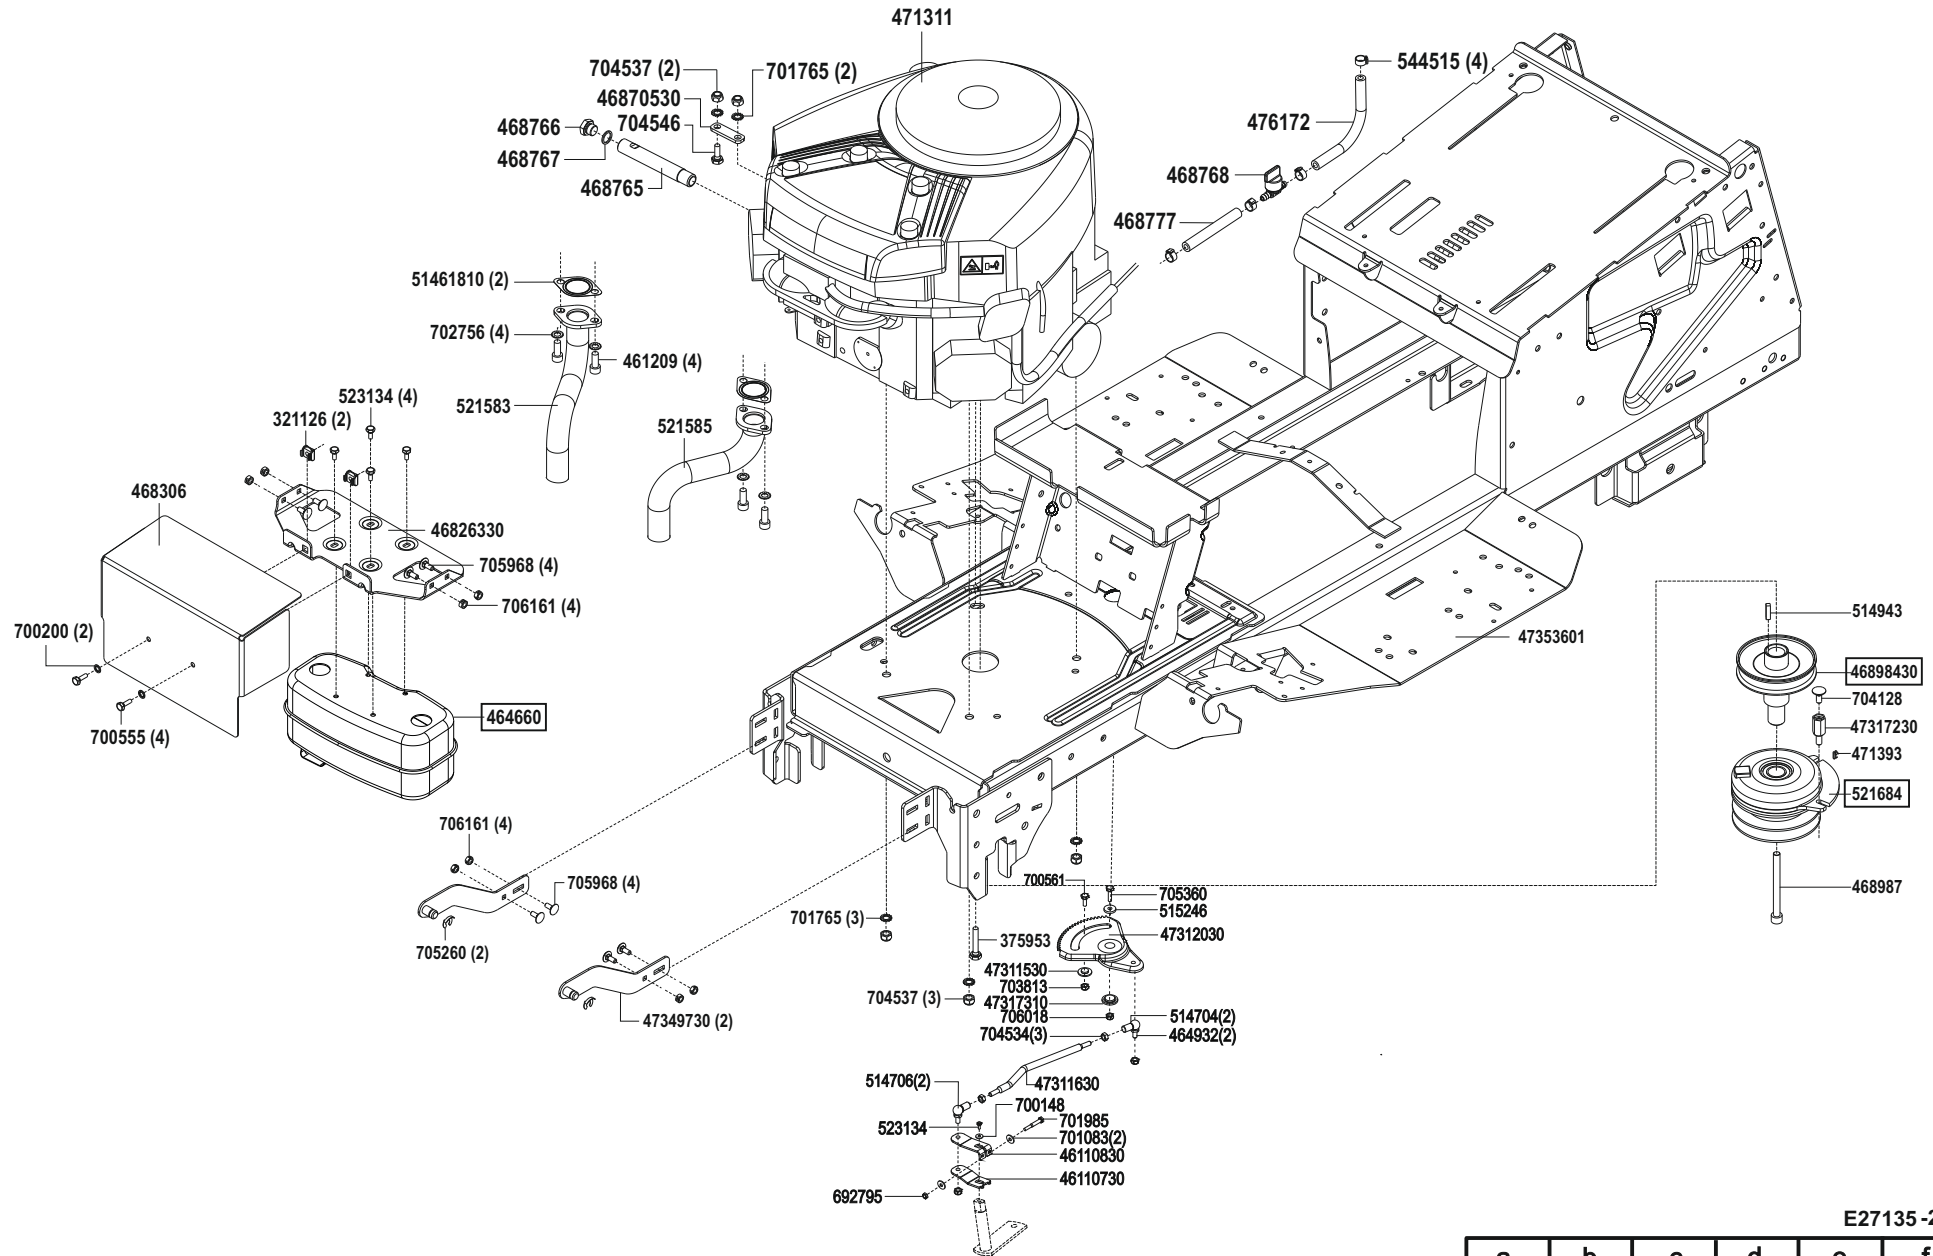

T 16-95.5 HD V2

Art.Nr. 127135

solo
by **AL-KO**

E27135-1

a	b	c	d	e	f
---	---	---	---	---	---

T 16-95.5 HD V2

Art.Nr. 127135

solo
by **AL-KO**

E27135-2

a	b	c	d	e	f
---	---	---	---	---	---

T 16-95.5 HD V2

Art.Nr. 127135

solo
by **AL-KO**

E27135-3

a	b	c	d	e	f
---	---	---	---	---	---

T 16-95.5 HD V2

Art.Nr. 127135

solo
by **AL-KO**

E27135 -4

a	b	c	d	e	f
02/15					

T 16-95.5 HD V2

Art.Nr. 127135

solo
by **AL-KO**

E27135-5

solo
by **AL-KO**

E27135-7

a	b	c	d	e	f
---	---	---	---	---	---

T 16-95.5 HD V2

Art.Nr. 127135

solo
by **AL-KO**

E27135 -8

a	b	c	d	e	f
---	---	---	---	---	---