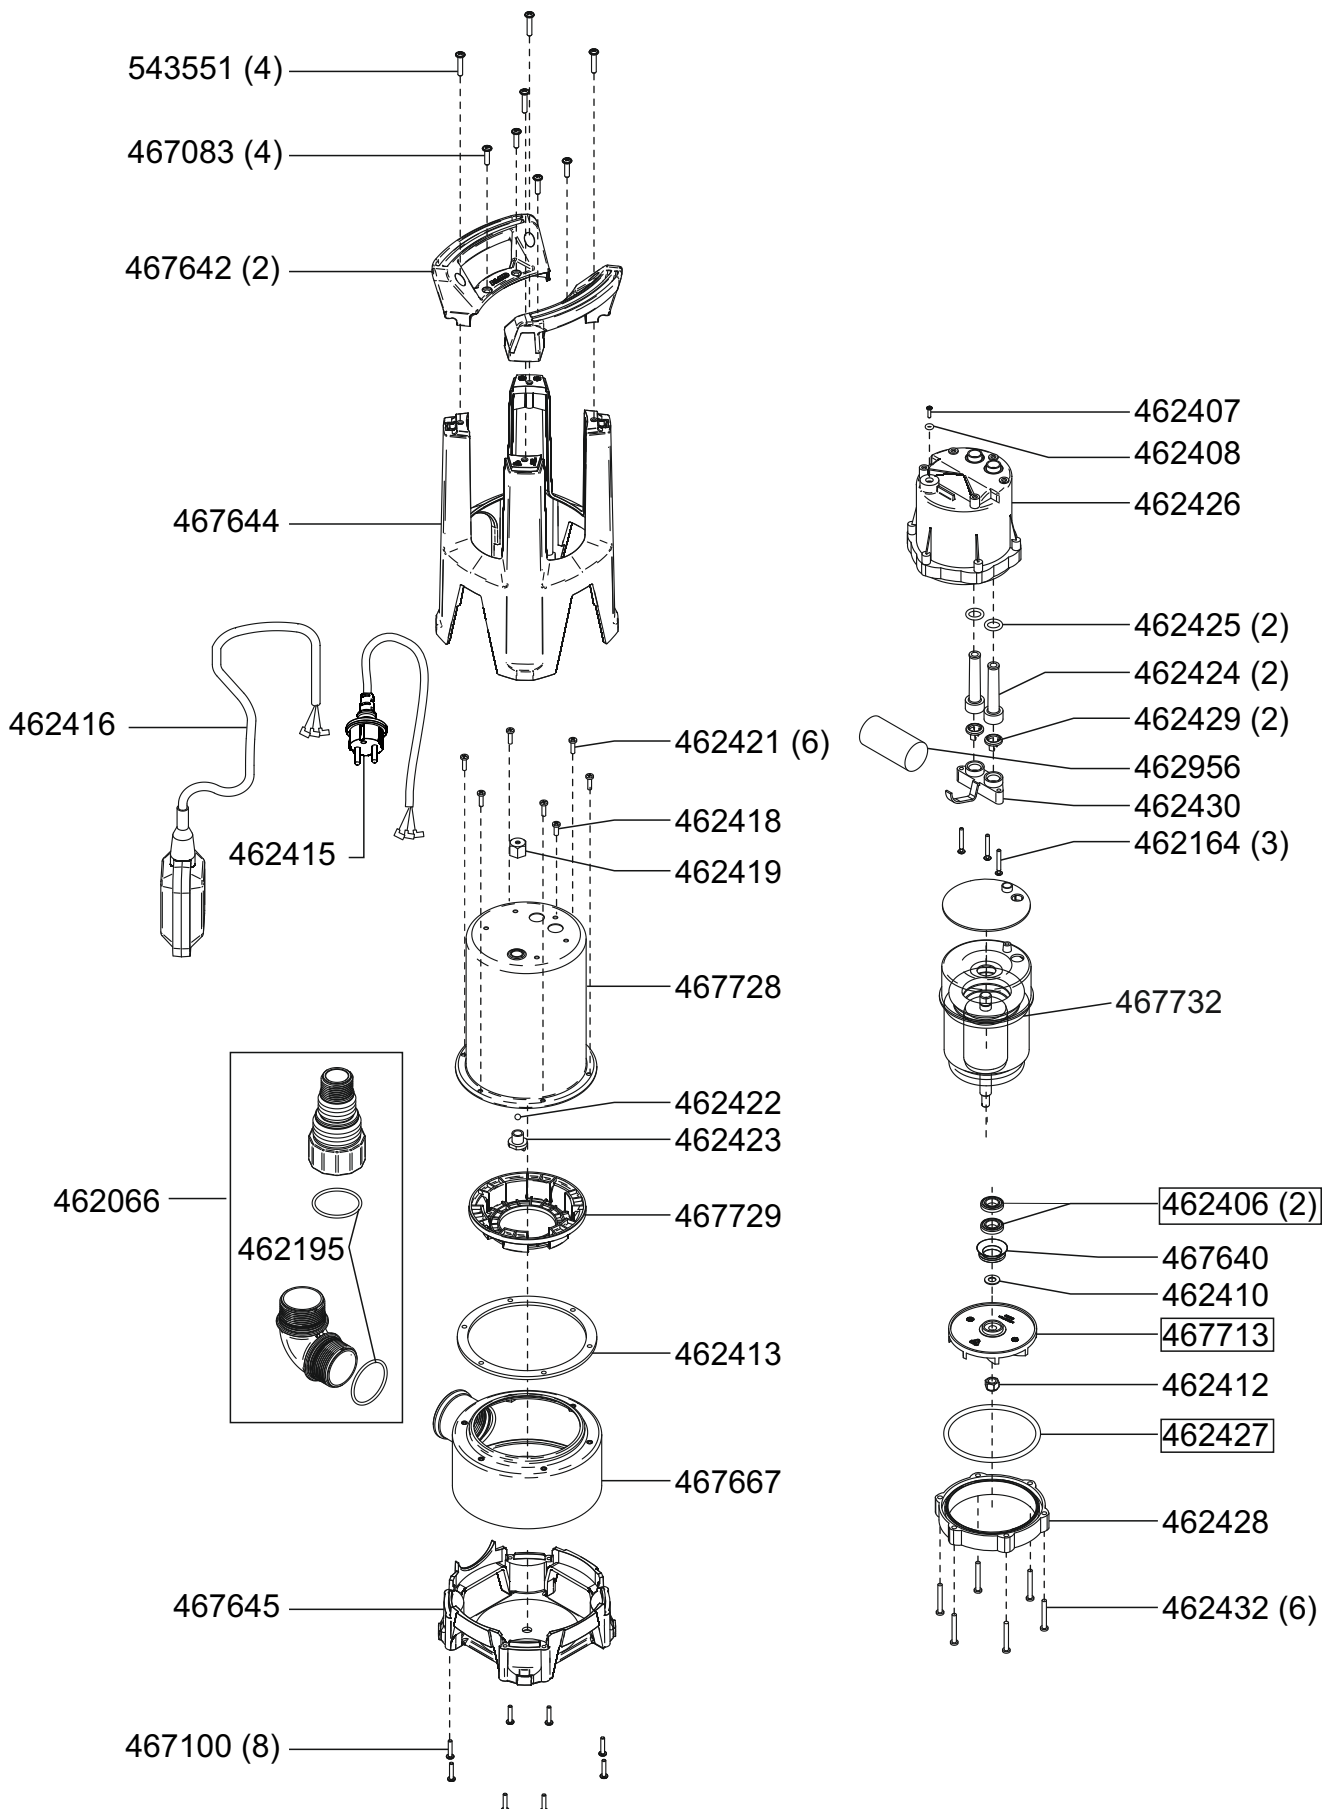

DRAIN 10000 INOX

Art-Nr. 112827

E112827

a	b	c	d	e	f
---	---	---	---	---	---