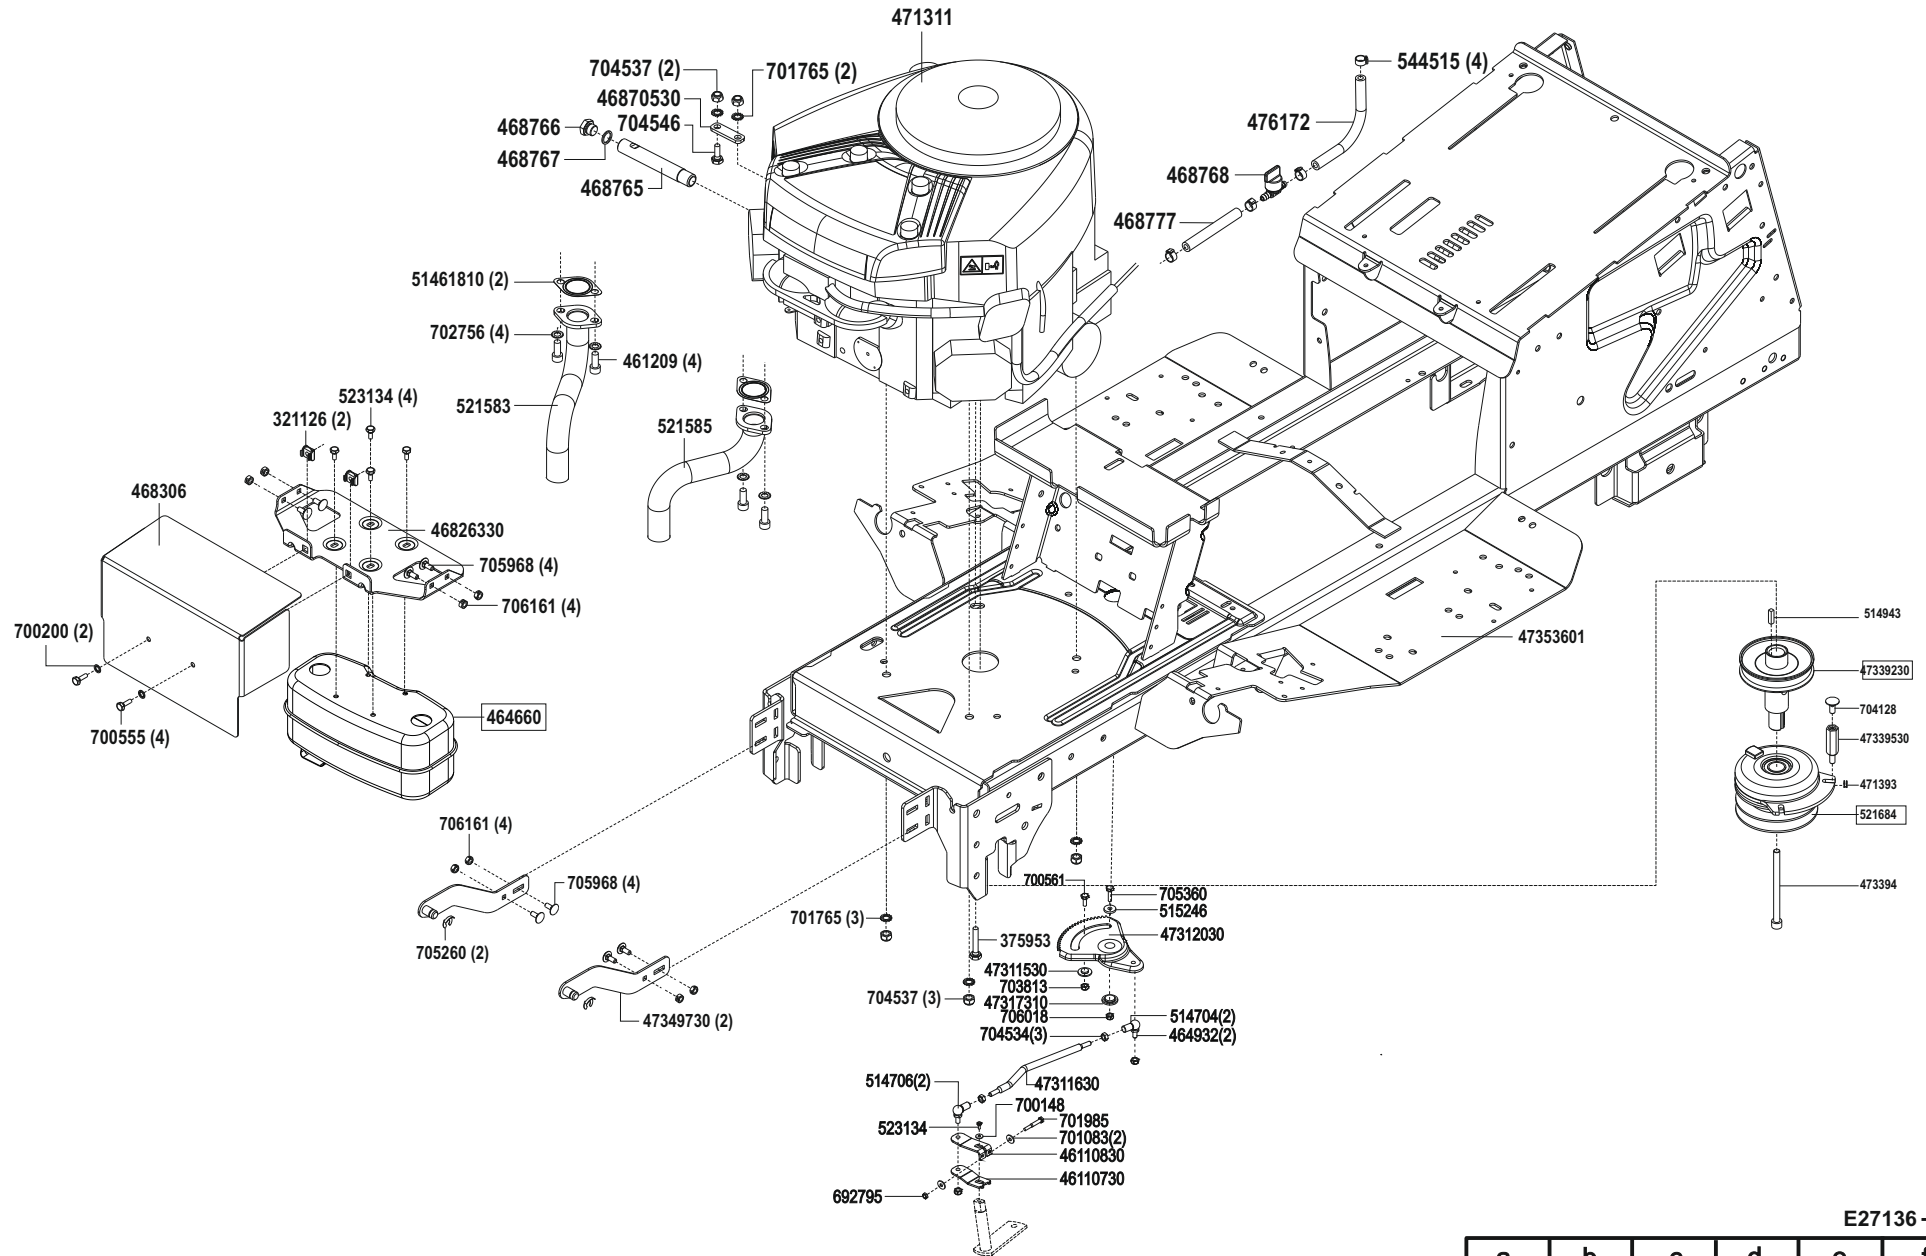

T 16-105.5 HD V2

Art.Nr. 127136

solo
by **AL-KO**

E27136-1

a	b	c	d	e	f
---	---	---	---	---	---

T 16-105.5 HD V2

Art.Nr. 127136

solo
by **AL-KO**

E27136-2

a	b	c	d	e	f
---	---	---	---	---	---

T 16-105.5 HD V2

Art.Nr. 127136

solo
by **AL-KO**

E27136-3

a	b	c	d	e	f
---	---	---	---	---	---

T 16-105.5 HD V2

Art.Nr. 127136

solo
by **AL-KO**

E27136-4

a	b	c	d	e	f
02/15					

T 16-105.5 HD V2

Art.Nr. 127136

solo
by **AL-KO**

E27136-5

a	b	c	d	e	f
---	---	---	---	---	---

T 16-105.5 HD V2

Art.Nr. 127136

solo
by **AL-KO**

E27136-6

a	b	c	d	e	f
02/15					

T 16-105.5 HD V2

Art.Nr. 127136