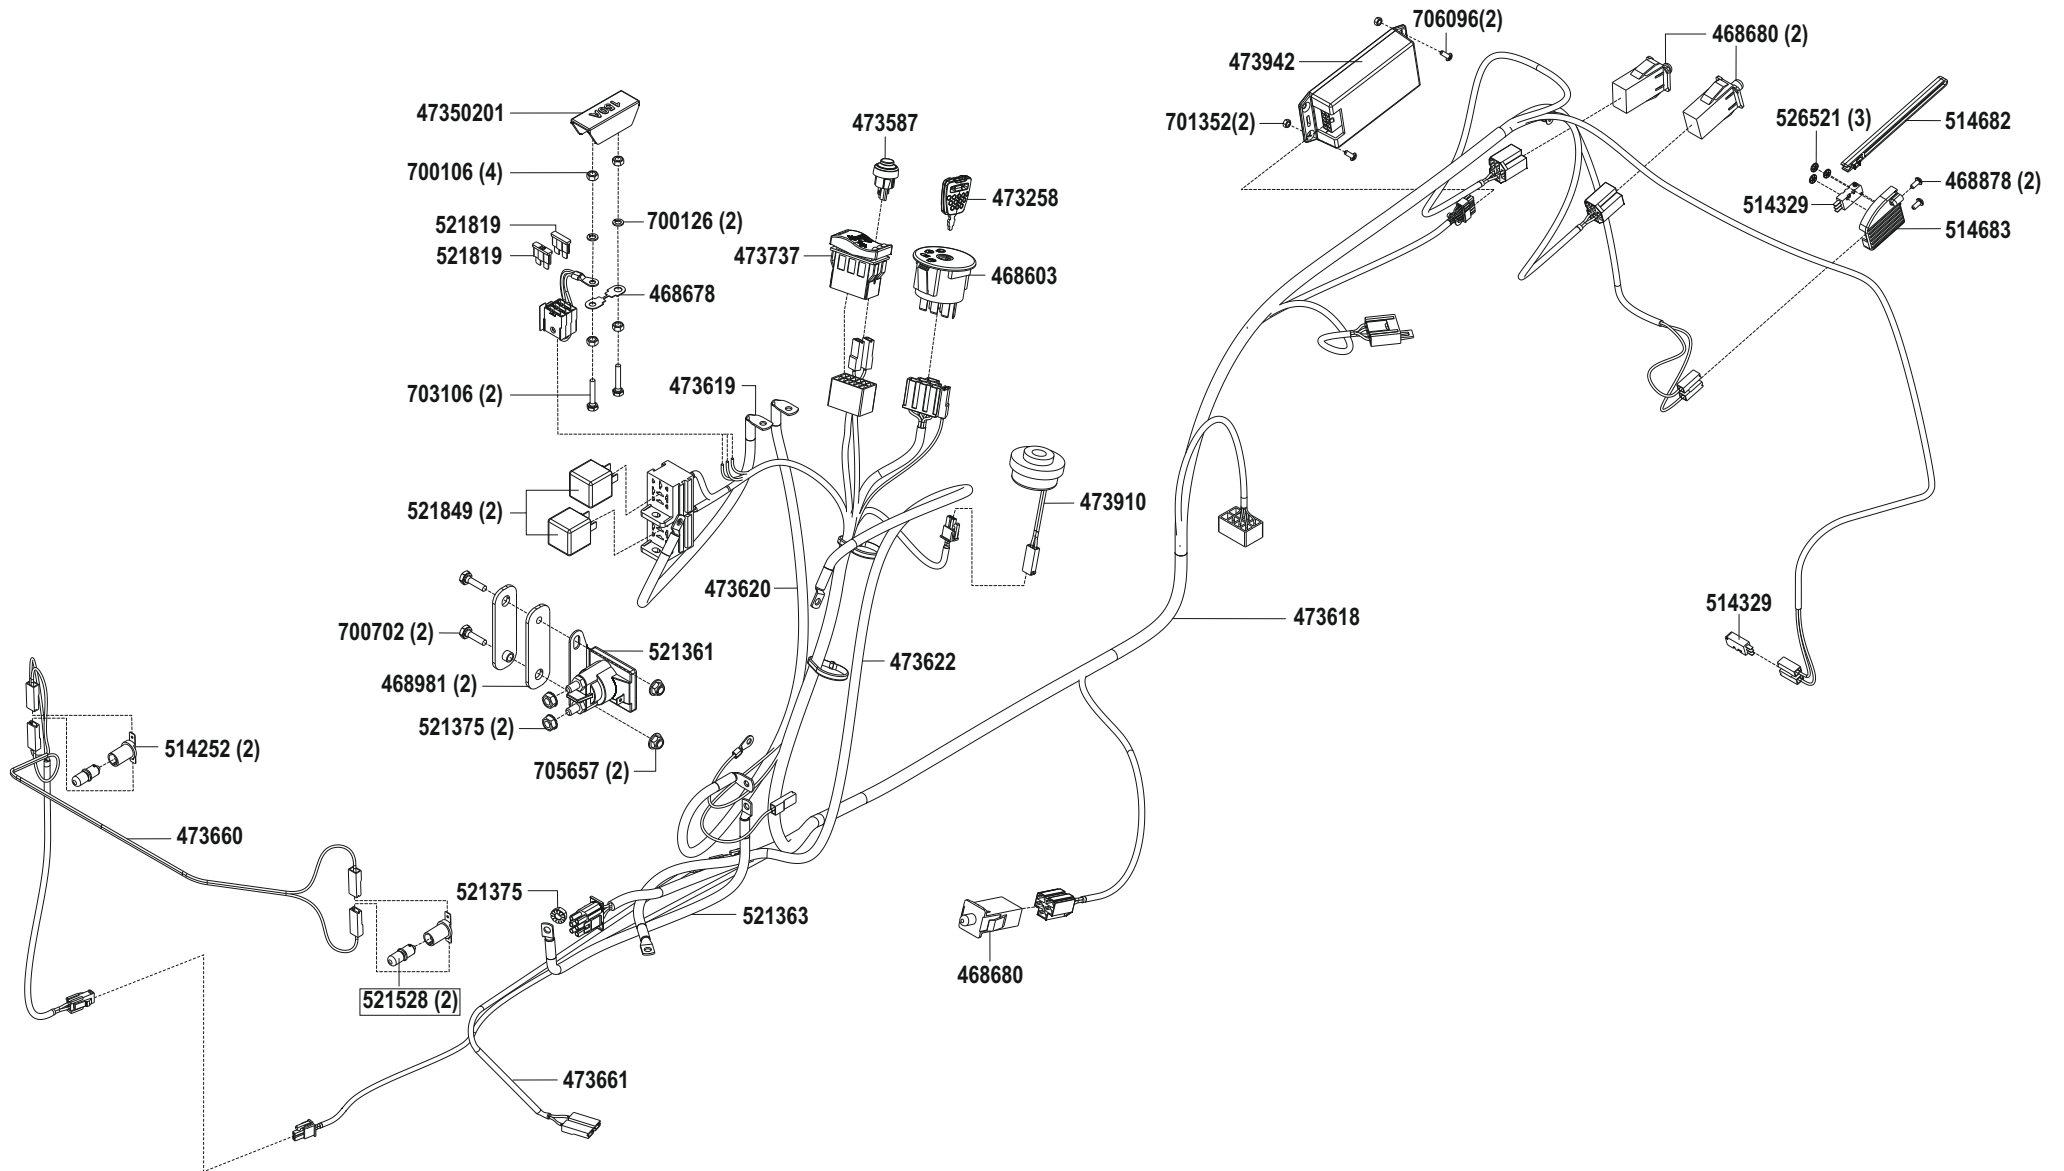

T 16-105.5 HD V2

Art.Nr. 127136

solo
by **AL-KO**

E27136-1

a	b	c	d	e	f
---	---	---	---	---	---

T 16-105.5 HD V2

Art.Nr. 127136

solo
by **AL-KO**

solo
by **AL-KO**

E27136-7

a	b	c	d	e	f
---	---	---	---	---	---

T 16-105.5 HD V2

Art.Nr. 127136

solo
by **AL-KO**

E27136-8

a	b	c	d	e	f
---	---	---	---	---	---

T 16-105.5 HD V2

Art.Nr. 127136

solo
by **AL-KO**

E27136-9

a	b	c	d	e	f
---	---	---	---	---	---

T 16-105.5 HD V2

Art.Nr. 127136

solo
by **AL-KO**

E27136-10

a	b	c	d	e	f
---	---	---	---	---	---

T 16-105.5 HD V2

Art.Nr. 127136

solo
by **AL-KO**

E27136-11

a	b	c	d	e	f
---	---	---	---	---	---