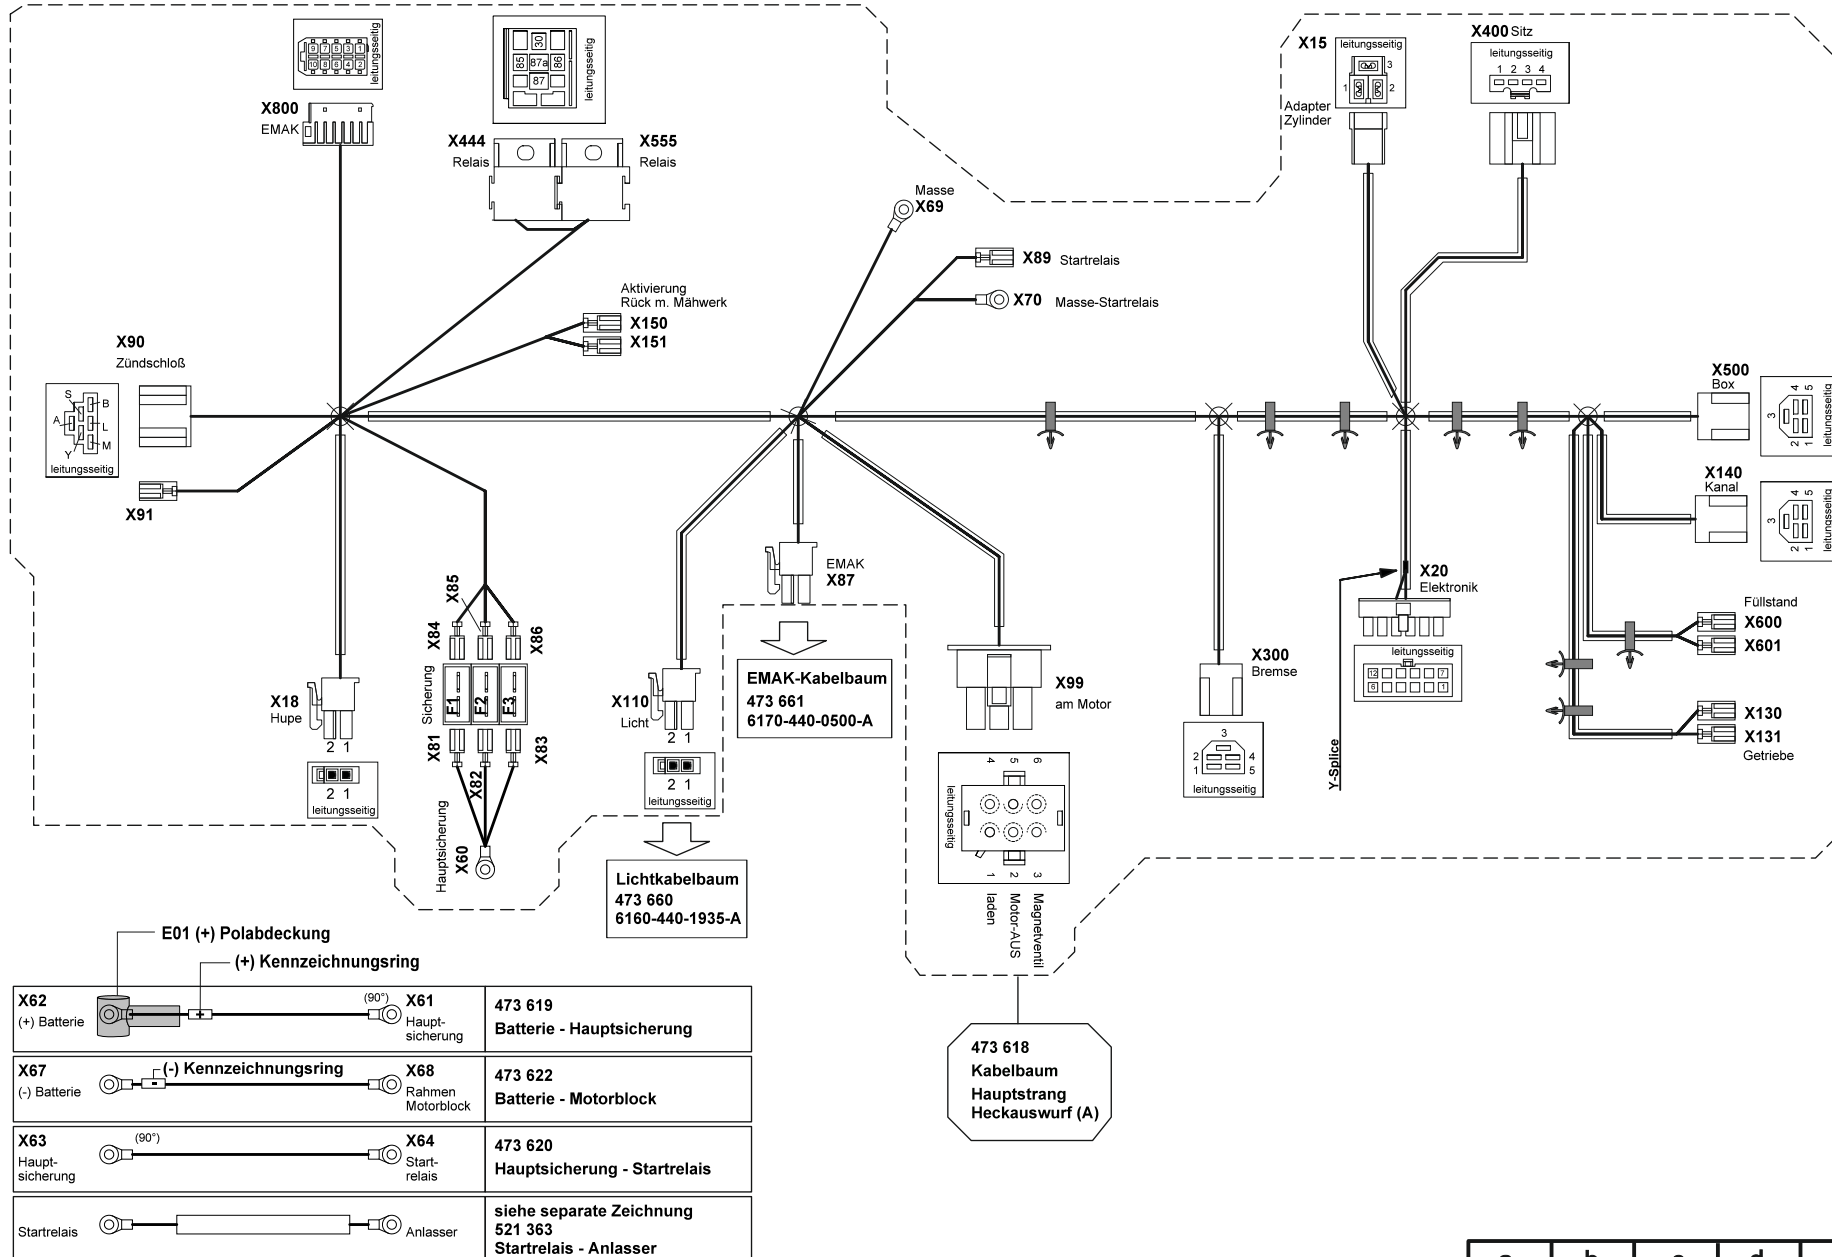

T 16-105.5 HD V2

Art.Nr. 127136

solo
by **AL-KO**

E27136-9

a	b	c	d	e	f
---	---	---	---	---	---

T 16-105.5 HD V2

Art.Nr. 127136

solo
by **AL-KO**

E27136-10

a	b	c	d	e	f
---	---	---	---	---	---

T 16-105.5 HD V2

Art.Nr. 127136

solo
by **AL-KO**

E27136-11

a	b	c	d	e	f
---	---	---	---	---	---