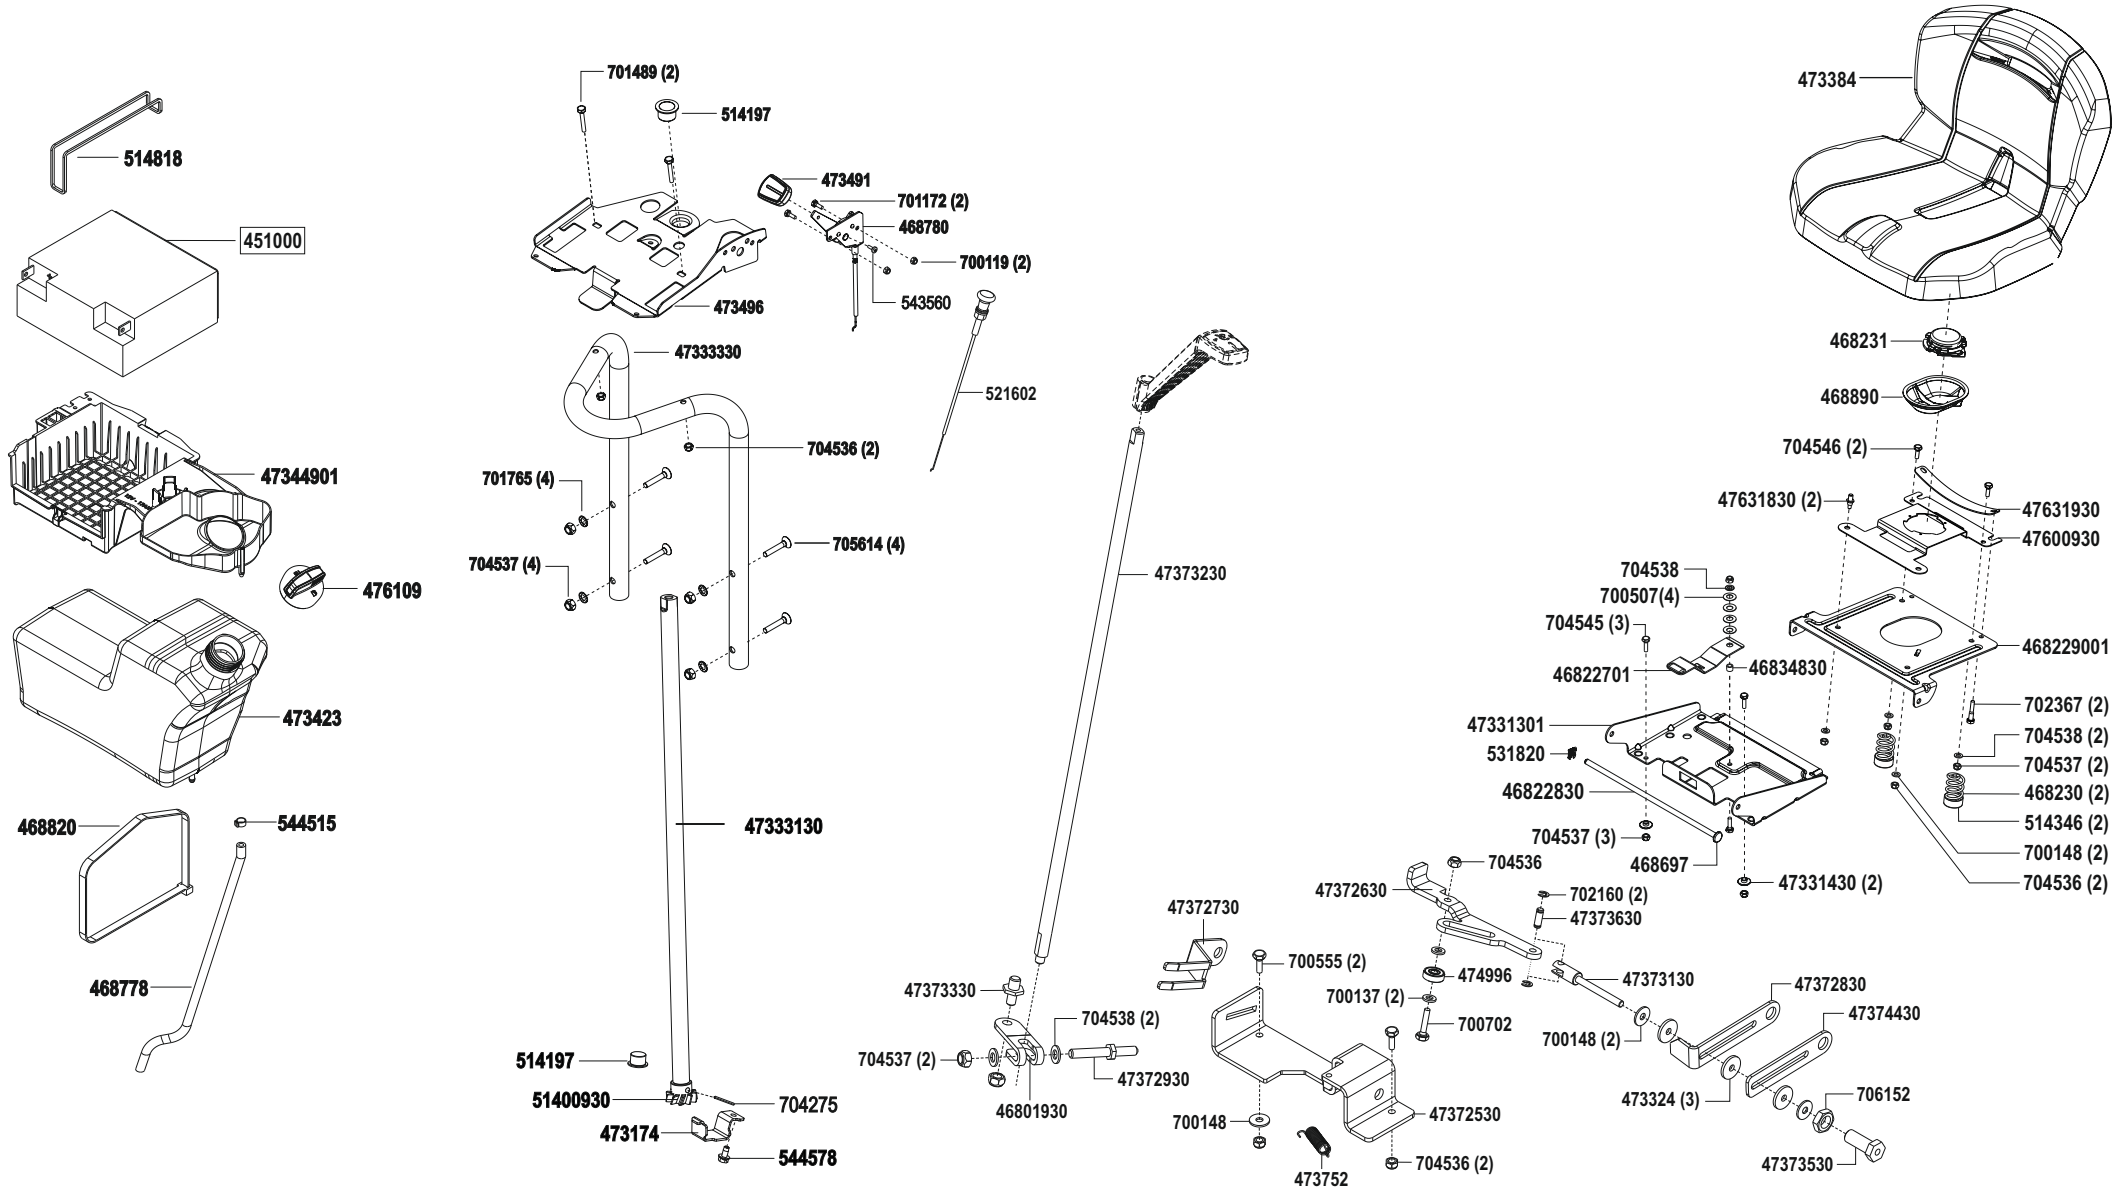

a	b	c	d	e	f
---	---	---	---	---	---

T 16-105.5 HD V2

Art.Nr. 127136

solo
by **AL-KO**

E27136-6

a	b	c	d	e	f
02/15					

T 16-105.5 HD V2

Art.Nr. 127136

solo
by **AL-KO**

E27136-7

a	b	c	d	e	f
---	---	---	---	---	---

T 16-105.5 HD V2

Art.Nr. 127136

solo
by **AL-KO**

E27136-8

a	b	c	d	e	f
---	---	---	---	---	---