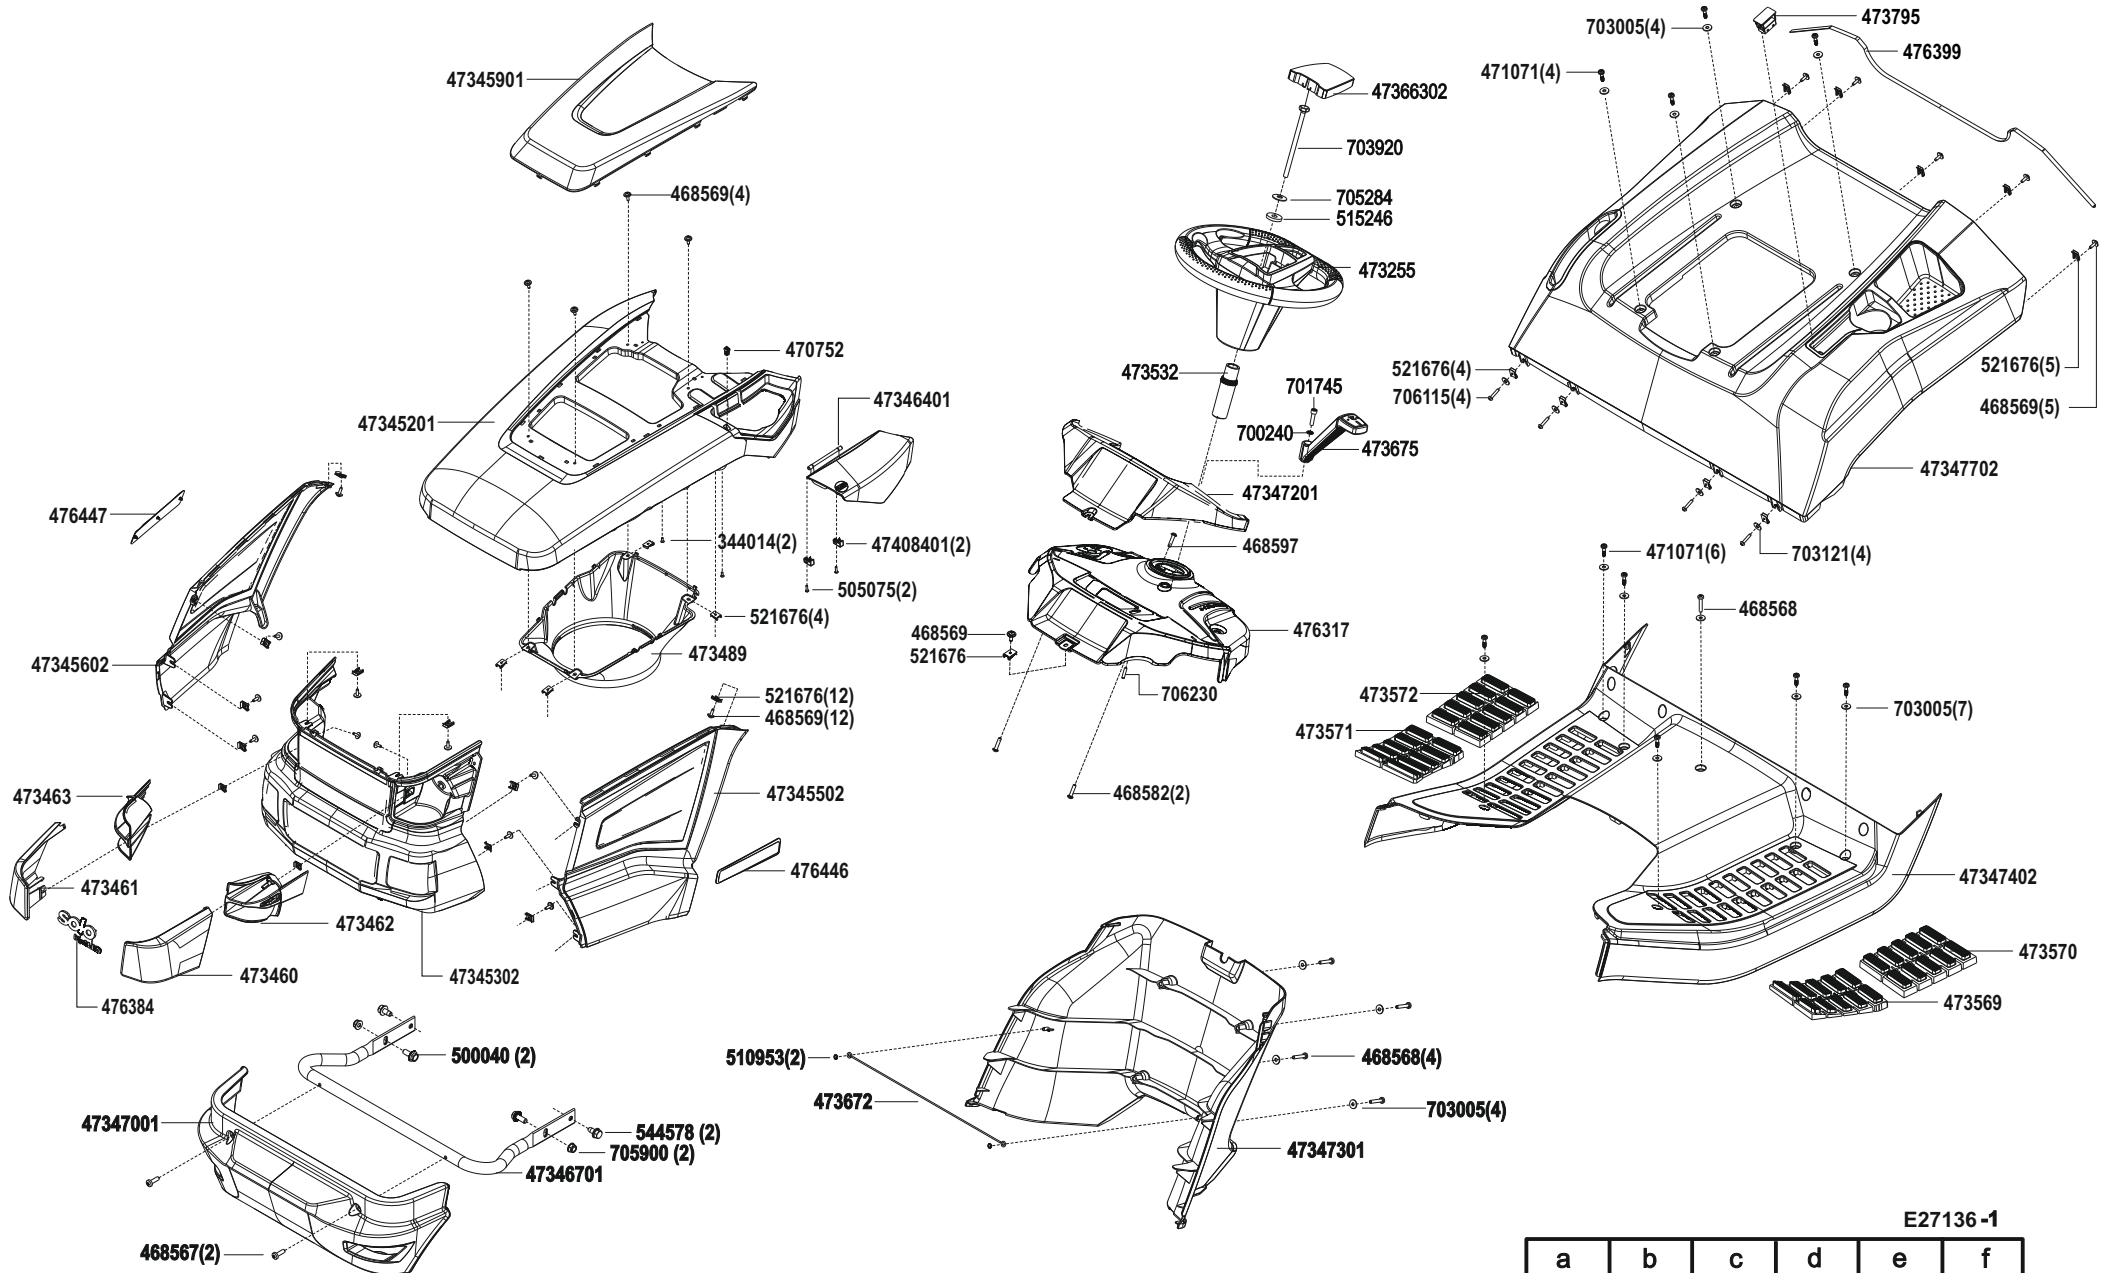

T 16-105.5 HD V2

Art.Nr. 127136

solo
by **AL-KO**

E27136-1

a	b	c	d	e	f
---	---	---	---	---	---

T 16-105.5 HD V2

Art.Nr. 127136

solo
by **AL-KO**

E27136-2

a	b	c	d	e	f
---	---	---	---	---	---

T 16-105.5 HD V2

Art.Nr. 127136

solo
by **AL-KO**

E27136-3

a	b	c	d	e	f
---	---	---	---	---	---

T 16-105.5 HD V2

Art.Nr. 127136

solo
by **AL-KO**

E27136-4

a	b	c	d	e	f
02/15					

T 16-105.5 HD V2

Art.Nr. 127136

solo
by **AL-KO**

E27136-5